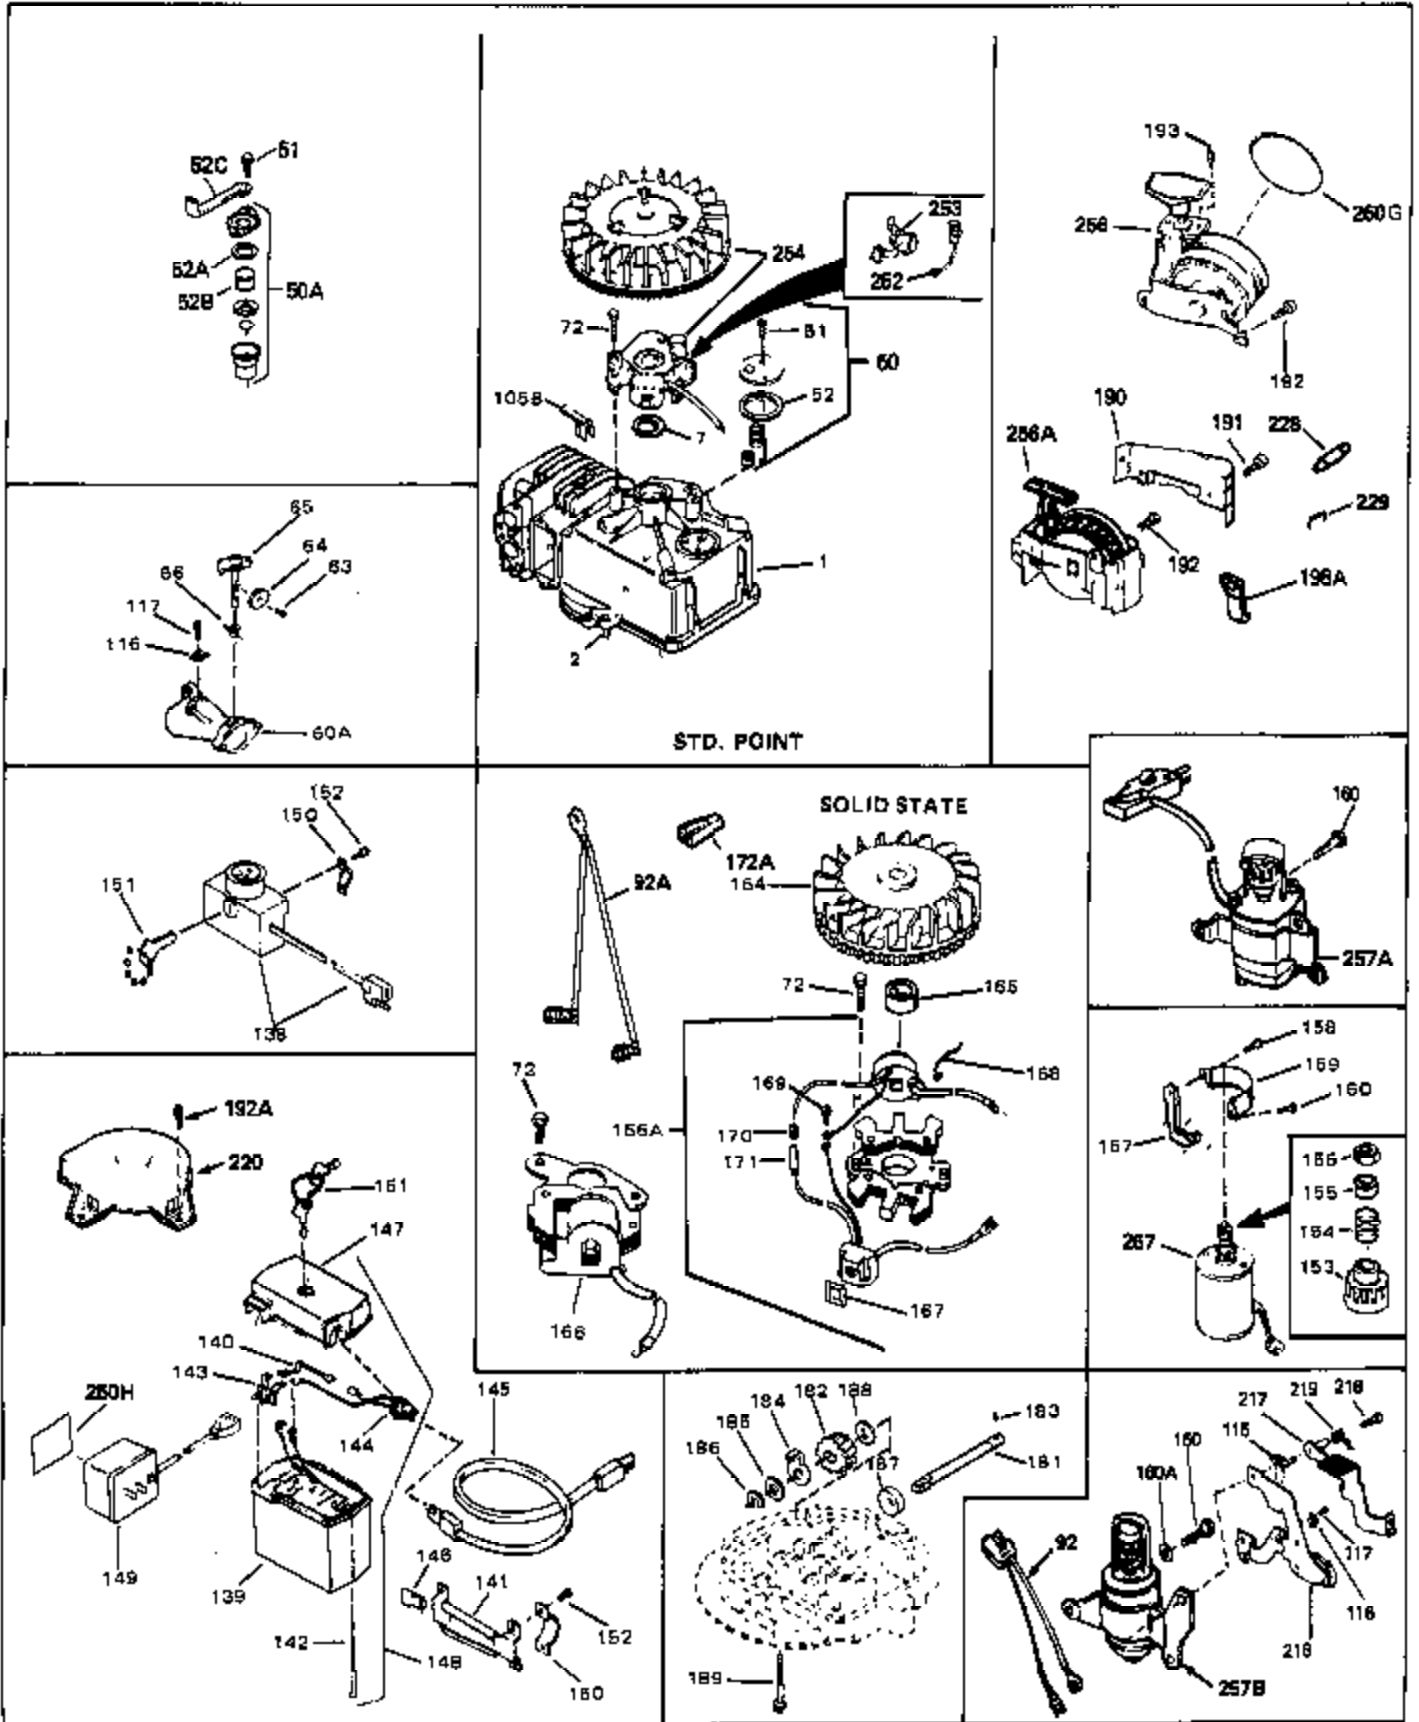

Engine Parts List #1

Ref #	Part Number	Qty	Description
53	32652	0	Link, Throttle
54	33151	0	Link, Governor spring
55	32755	0	Cover, Valve spring box
56	27234	0	Gasket, Breather cover
57	30063	0	Screw
59	32649	0	Gasket, Intake
60	31384A	0	Pipe, Intake
61	6201	0	Screw
62	650451	0	Screw
67	26756	0	Gasket, Carburetor
71	29752	0	Nut
99	650831	0	Screw, Hex washer hd. Powerlok thread,
101	32798	0	Tank Assy., Fuel (Charcoal Poly) (1 qt.)
102	34118	0	Cap, Fuel filler (Red Plastic) (Spurt
102	410144B	0	Cap, Fuel filler (White Plastic) (Std.)
103	29774	0	Line, Fuel (Braided 8.25")
103	30705	0	Line, Fuel (Braided 16")
103	34357	0	Line, Fuel (Epichlorohydrin 6-3/4")
104	26460	0	Clamp, Fuel line
105A	30593	0	Clip, Magneto wire
115	610973	0	Terminal Assy.
121	792005	0	Screw, Hex hd., 1/4-20 x 2-1/2
123	32752	0	Gasket, Exhaust
124	650562	0	Screw
125	34282	0	"O" Ring (.612 I.D. x .812 O.D. x .103
125	30139	0	"O" Ring
126	32799	0	Tube, Oil filler
127	29985	0	"O" Ring
128	30140	0	Dipstick, Oil (Screw In)
129	610118	0	Cover, Spark plug
130	650607	0	Nut, Flywheel
131	650815	0	Washer, Belleville
135	33086	0	Lever, Speed adj.
192A	0	0	Rivet, Pop (3/16" Dia.)
201	730207	0	Magneto-to-Solid State Conversion Kit
250C	31353	0	Decal, Instruction
251	631021	0	Inlet Needle, Seat & Clip Assy.
255	631690	0	Carburetor
258	33576A	0	Gasket Set