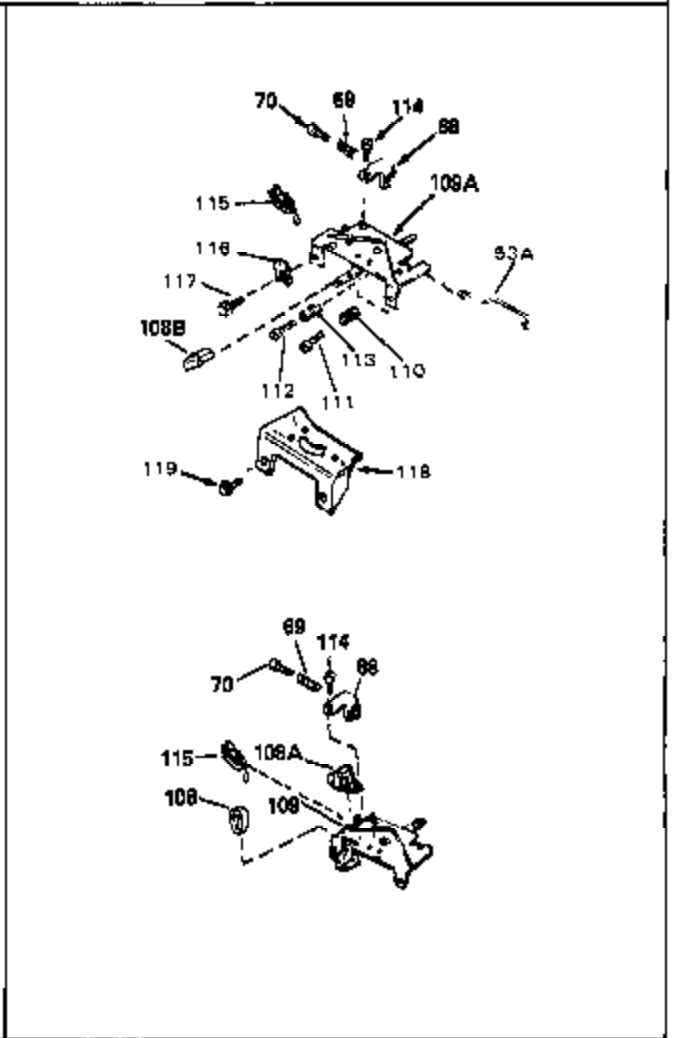

Ref #	Part Number	Qty	Description
86A	33143	0	Clamp, Corbin
87	32796	0	Filter, Air cleaner
88	33142	0	Tube, Air intake
89	32797	0	Retainer, Air cleaner
90	650665	0	Screw
115	610973	0	Terminal Assy.
120B	33556	0	Muffler
122	33753	0	Plate, Lock
239	35435	0	Filter, Pre-Air (Poly)
252	30548B	0	Condenser
253	30547A	0	Contact Assy., Breaker