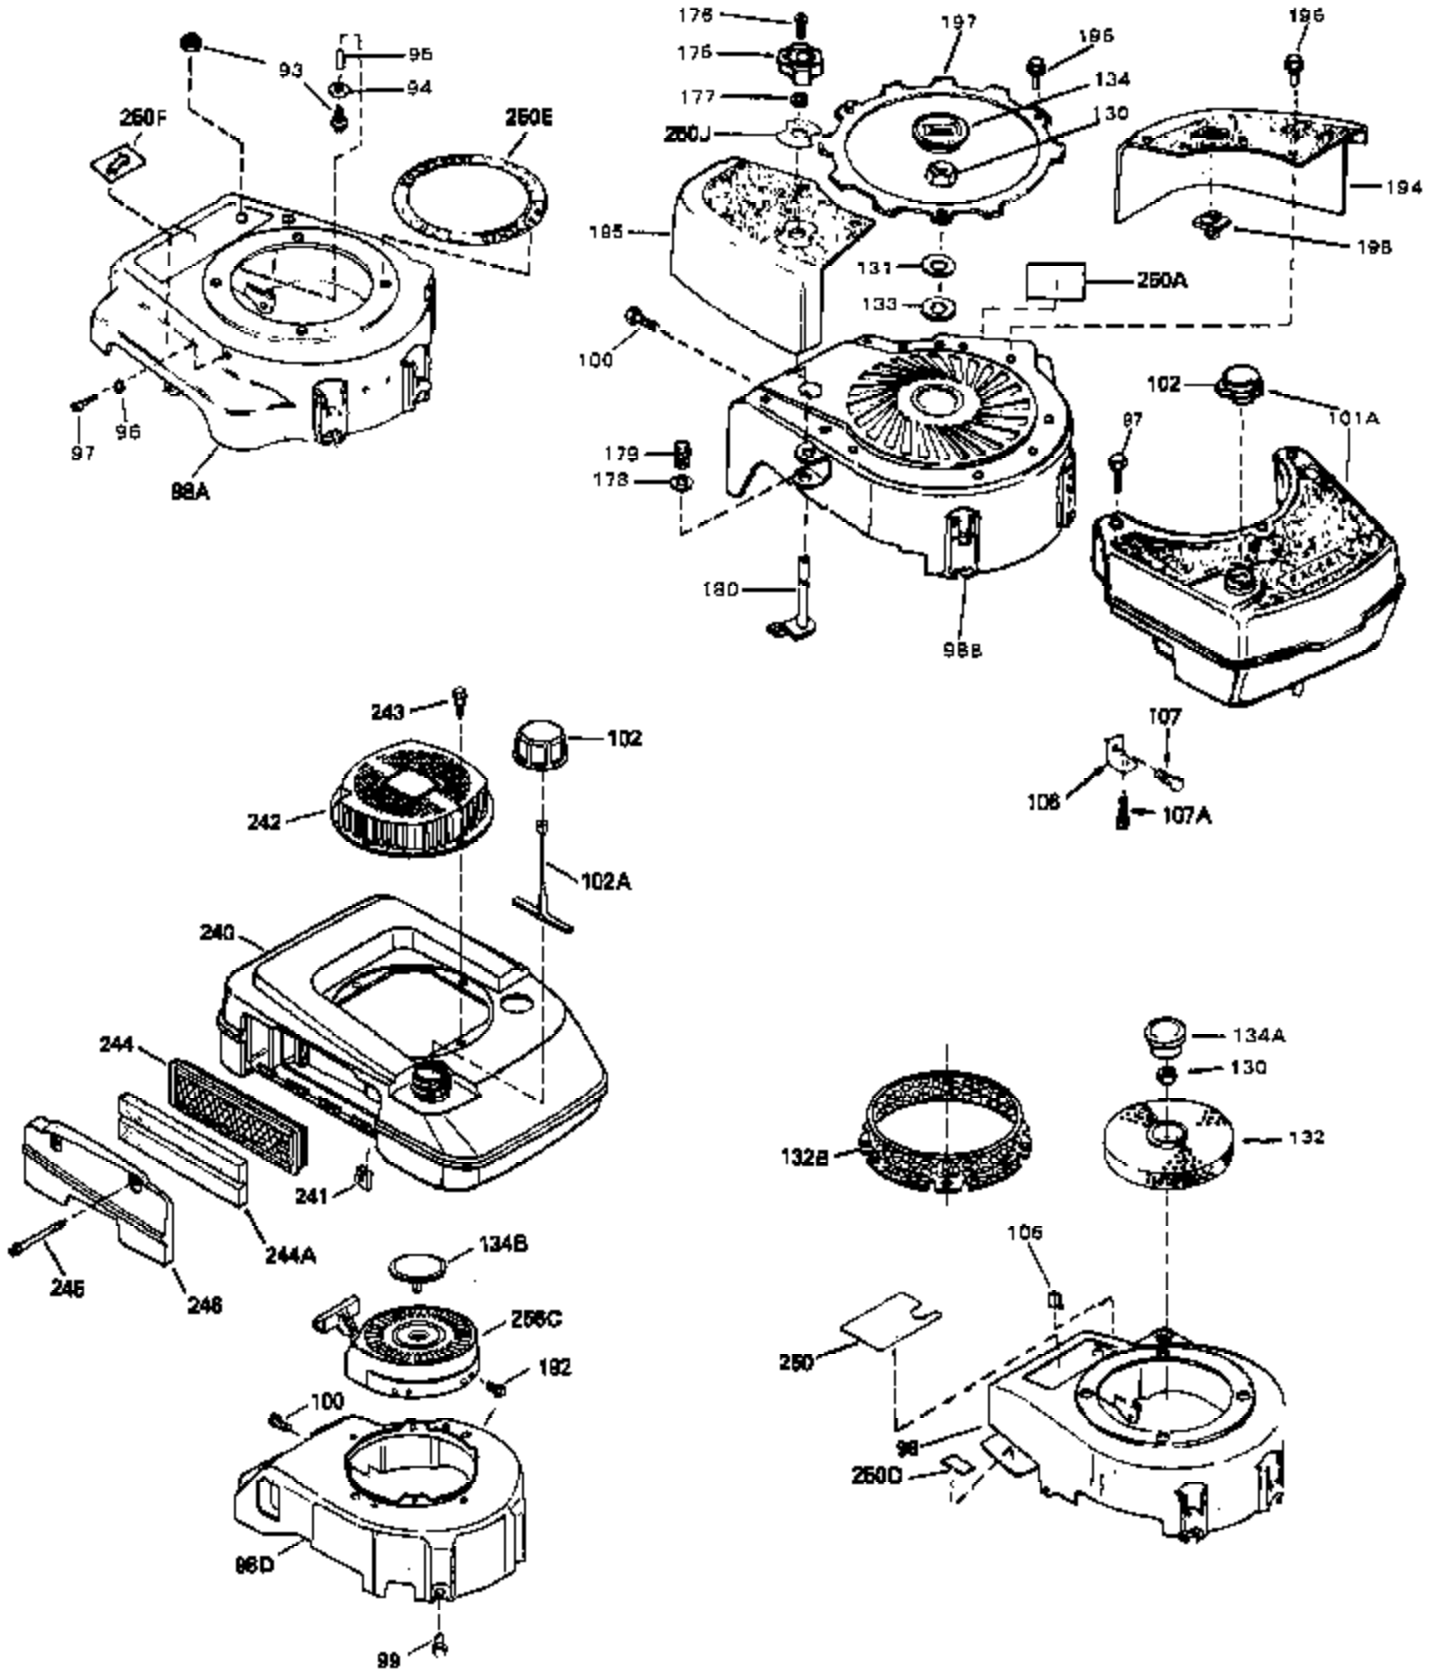

Ref #	Part Number	Qty	Description
93	610650B	0	Switch, Toggle
94	33458	0	Washer, Plain
95	33457	0	Cap, Toggle switch
98B	33558A	0	Housing, Blower
99	650831	0	Screw, Hex washer hd. Powerlok thread,
102	34118	0	Cap, Fuel filler (Red Plastic) (Spurt
102	410144B	0	Cap, Fuel filler (White Plastic) (Std.)
130	650607	0	Nut, Flywheel
131	650815	0	Washer, Belleville
132	32237	0	Screen, Flywheel
192	650737	0	Screw, Hex washer hd. taptite, 1/4-20 x 1/2
250	33083	0	Decal, Instruction