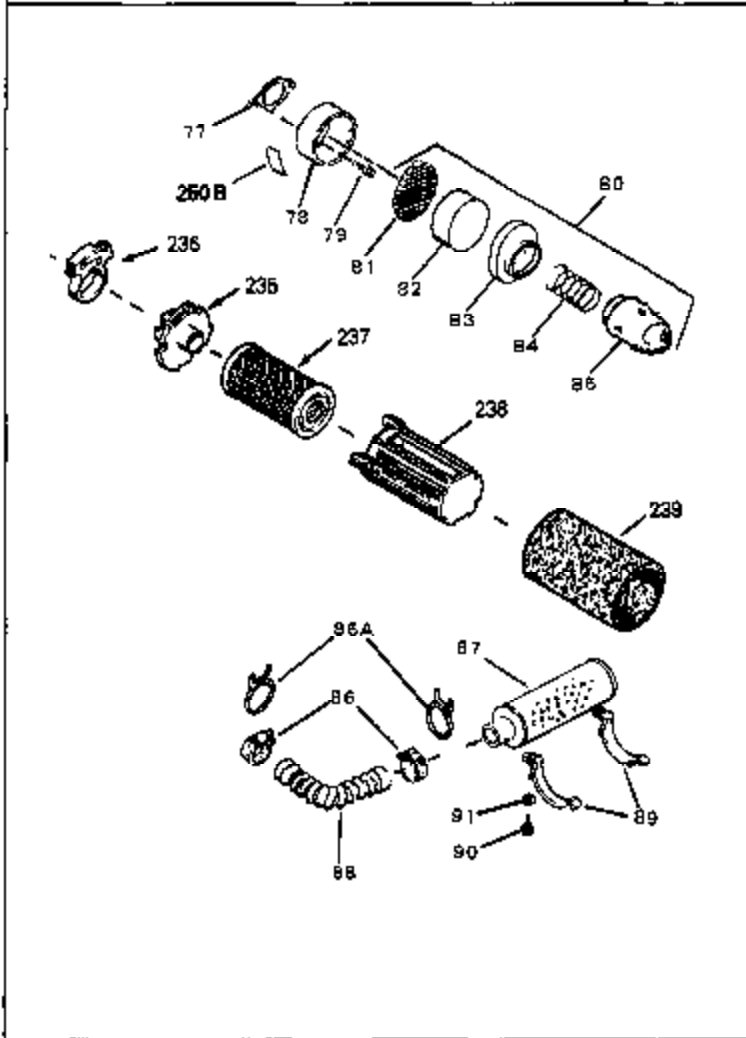

Ref #	Part Number	Qty	Description
86A	33143	0	Clamp, Corbin
87	32796	0	Filter, Air cleaner
88	33142	0	Tube, Air intake
89	32797	0	Retainer, Air cleaner
90	650665	0	Screw
115	610973	0	Terminal Assy.
120B	33556	0	Muffler
122	33753	0	Plate, Lock
239	35435	0	Filter, Pre-Air (Poly)
252	30548B	0	Condenser
253	30547A	0	Contact Assy., Breaker