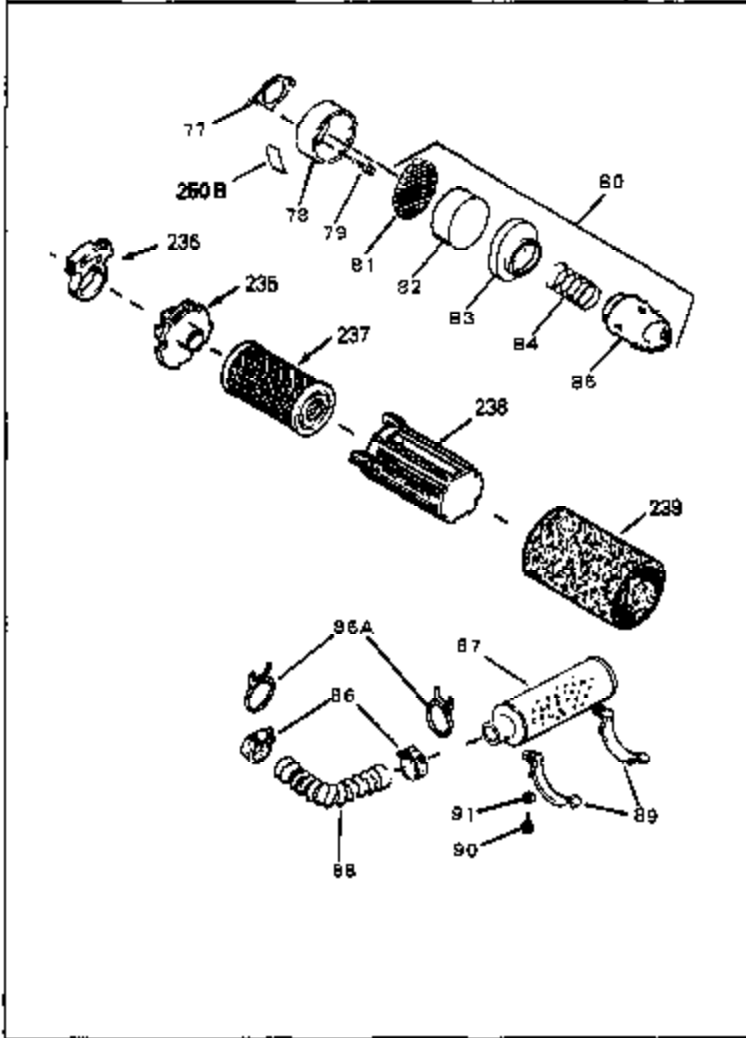

Ref #	Part Number	Qty	Description
86A	33143	0	Clamp, Corbin
87	32796	0	Filter, Air cleaner
88	33142	0	Tube, Air intake
89	32797	0	Retainer, Air cleaner
90	650665	0	Screw
115	610973	0	Terminal Assy.
120B	33556	0	Muffler
122	33753	0	Plate, Lock
239	35435	0	Filter, Pre-Air (Poly)
252	30548B	0	Condenser
253	30547A	0	Contact Assy., Breaker