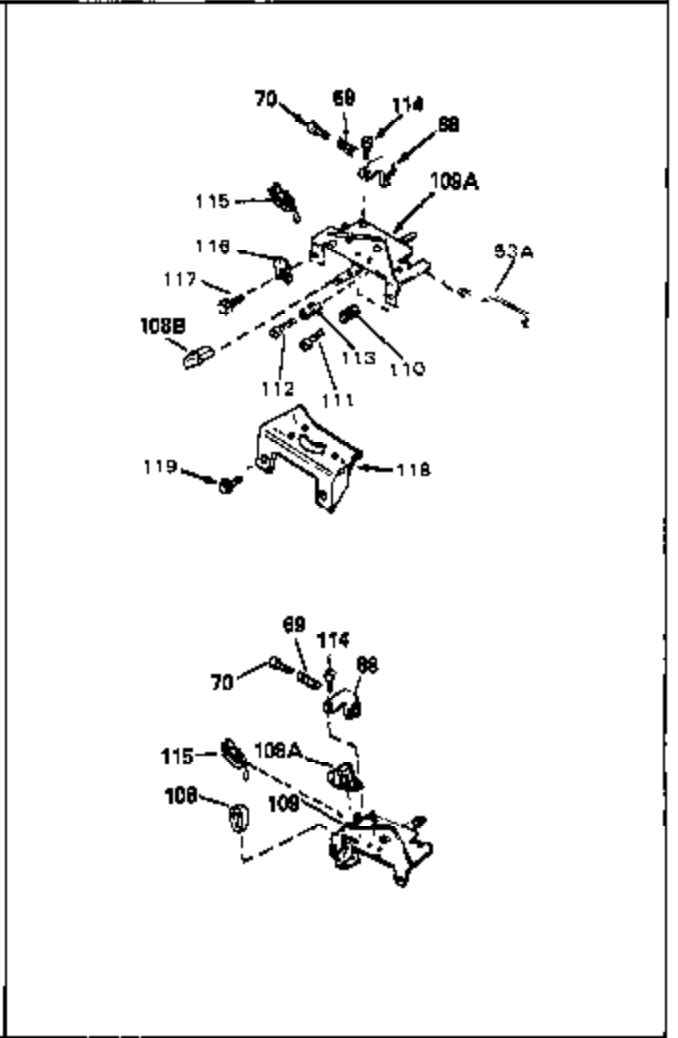

Ref #	Part Number	Qty	Description
86A	33143	0	Clamp, Corbin
87	32796	0	Filter, Air cleaner
88	33142	0	Tube, Air intake
89	32797	0	Retainer, Air cleaner
90	650665	0	Screw
115	610973	0	Terminal Assy.
120B	33556	0	Muffler
122	33753	0	Plate, Lock
239	35435	0	Filter, Pre-Air (Poly)
252	30548B	0	Condenser
253	30547A	0	Contact Assy., Breaker