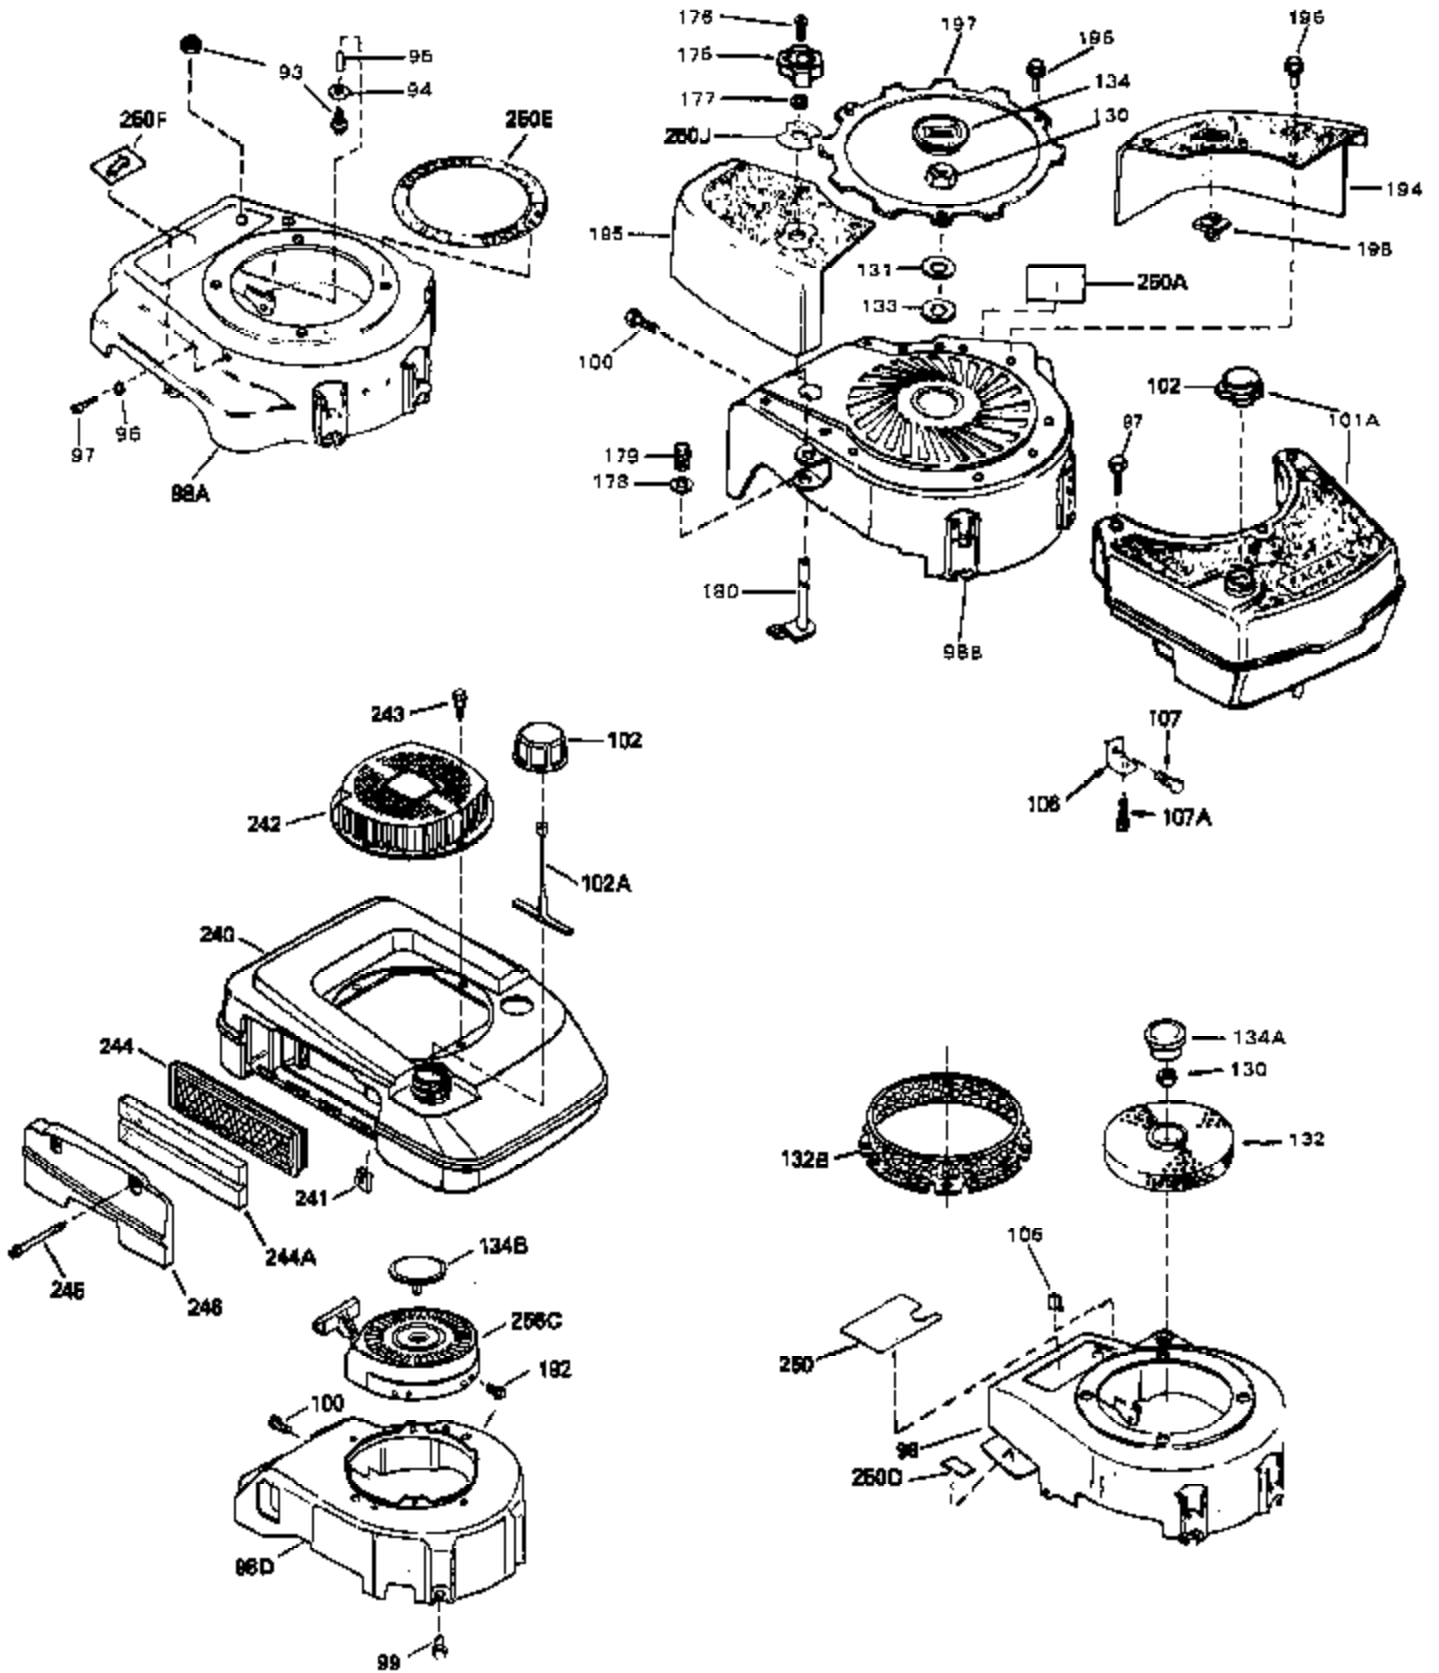

Engine Parts List #1

Ref #	Part Number	Qty	Description
53	32652	0	Link, Throttle
54	33151	0	Link, Governor spring
55	32755	0	Cover, Valve spring box
56	27234	0	Gasket, Breather cover
57	30063	0	Screw
59	32649	0	Gasket, Intake
60	31384A	0	Pipe, Intake
61	6201	0	Screw
62	650451	0	Screw
67	26756	0	Gasket, Carburetor
71	29752	0	Nut
99	650831	0	Screw, Hex washer hd. Powerlok thread,
102	34118	0	Cap, Fuel filler (Red Plastic) (Spurt
102	410144B	0	Cap, Fuel filler (White Plastic) (Std.)
103	29774	0	Line, Fuel (Braided 8.25")
103	30705	0	Line, Fuel (Braided 16")
103	34357	0	Line, Fuel (Epichlorohydrin 6-3/4")
104	26460	0	Clamp, Fuel line
105A	30593	0	Clip, Magneto wire
115	610973	0	Terminal Assy.
121	792005	0	Screw, Hex hd., 1/4-20 x 2-1/2
123	32752	0	Gasket, Exhaust
124	650562	0	Screw
125	30139	0	"O" Ring
125	34282	0	"O" Ring (.612 I.D. x .812 O.D. x .103
126	32799	0	Tube, Oil filler
127	29985	0	"O" Ring
128	30140	0	Dipstick, Oil (Screw In)
129	610118	0	Cover, Spark plug
130	650607	0	Nut, Flywheel
131	650815	0	Washer, Belleville
135	33086	0	Lever, Speed adj.
192A	0	0	Rivet, Pop (3/16" Dia.)
201	730207	0	Magneto-to-Solid State Conversion Kit
250C	31353	0	Decal, Instruction
251	631021	0	Inlet Needle, Seat & Clip Assy.
255	631690	0	Carburetor
258	33576A	0	Gasket Set

Engine Parts List #2

Ref #	Part Number	Qty	Description
1	33545	0	Cylinder Assy. (2-3/4" Bore)
2	26727	0	Pin, Dowel
50	34215	0	Breather Assy.
51	30200	0	Screw
52	32760	0	Gasket, Breather
63	650506	0	Screw
64	631036	0	Shutter, Throttle
65	631530	0	Shaft Assy., Throttle
66	631066	0	Spring, Return
72	650489	0	Screw
105B	29443	0	Clip, Fuel line
115	610973	0	Terminal Assy.
192A	0	0	Rivet, Pop (3/16" Dia.)
192	650737	0	Screw, Hex washer hd. taptite, 1/4-20 x 1/2
250G	33407	0	Decal, Decorative
252	30548B	0	Condenser
253	30547A	0	Contact Assy., Breaker
254	610857	0	Magneto, Tecumseh (w/ring gear)
256	590429A	0	Starter, Side mount rewind