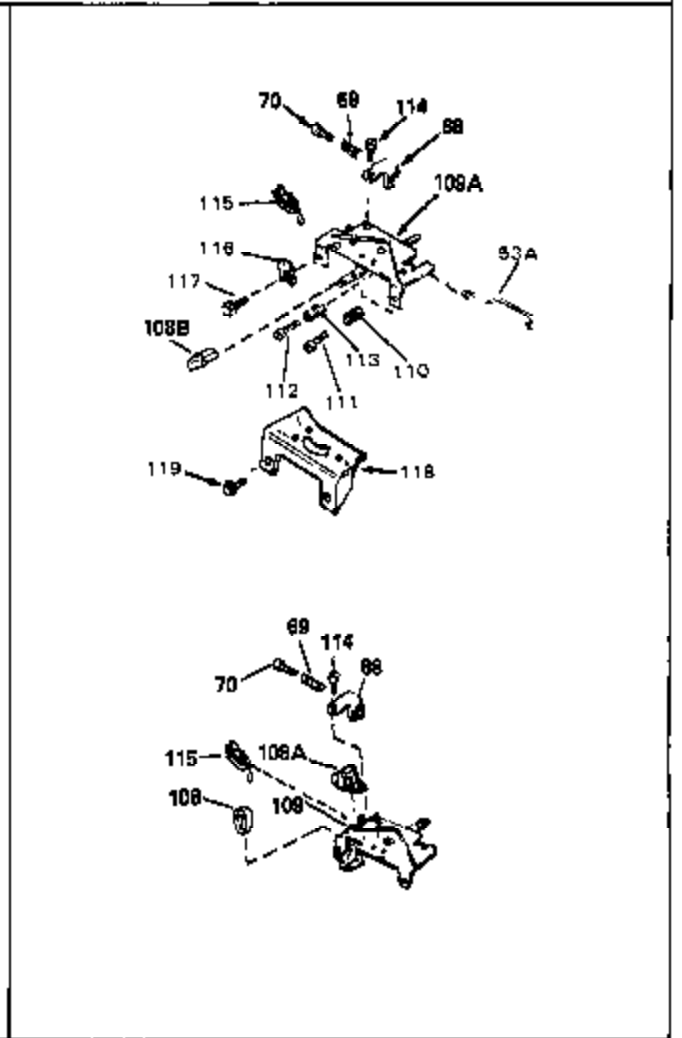

Ref #	Part Number	Qty	Description
115	610973	0	Terminal Assy.
116	27793	0	Clip, Conduit
117	28942	0	Screw
239	35435	0	Filter, Pre-Air (Poly)
252	30548B	0	Condenser
253	30547A	0	Contact Assy., Breaker