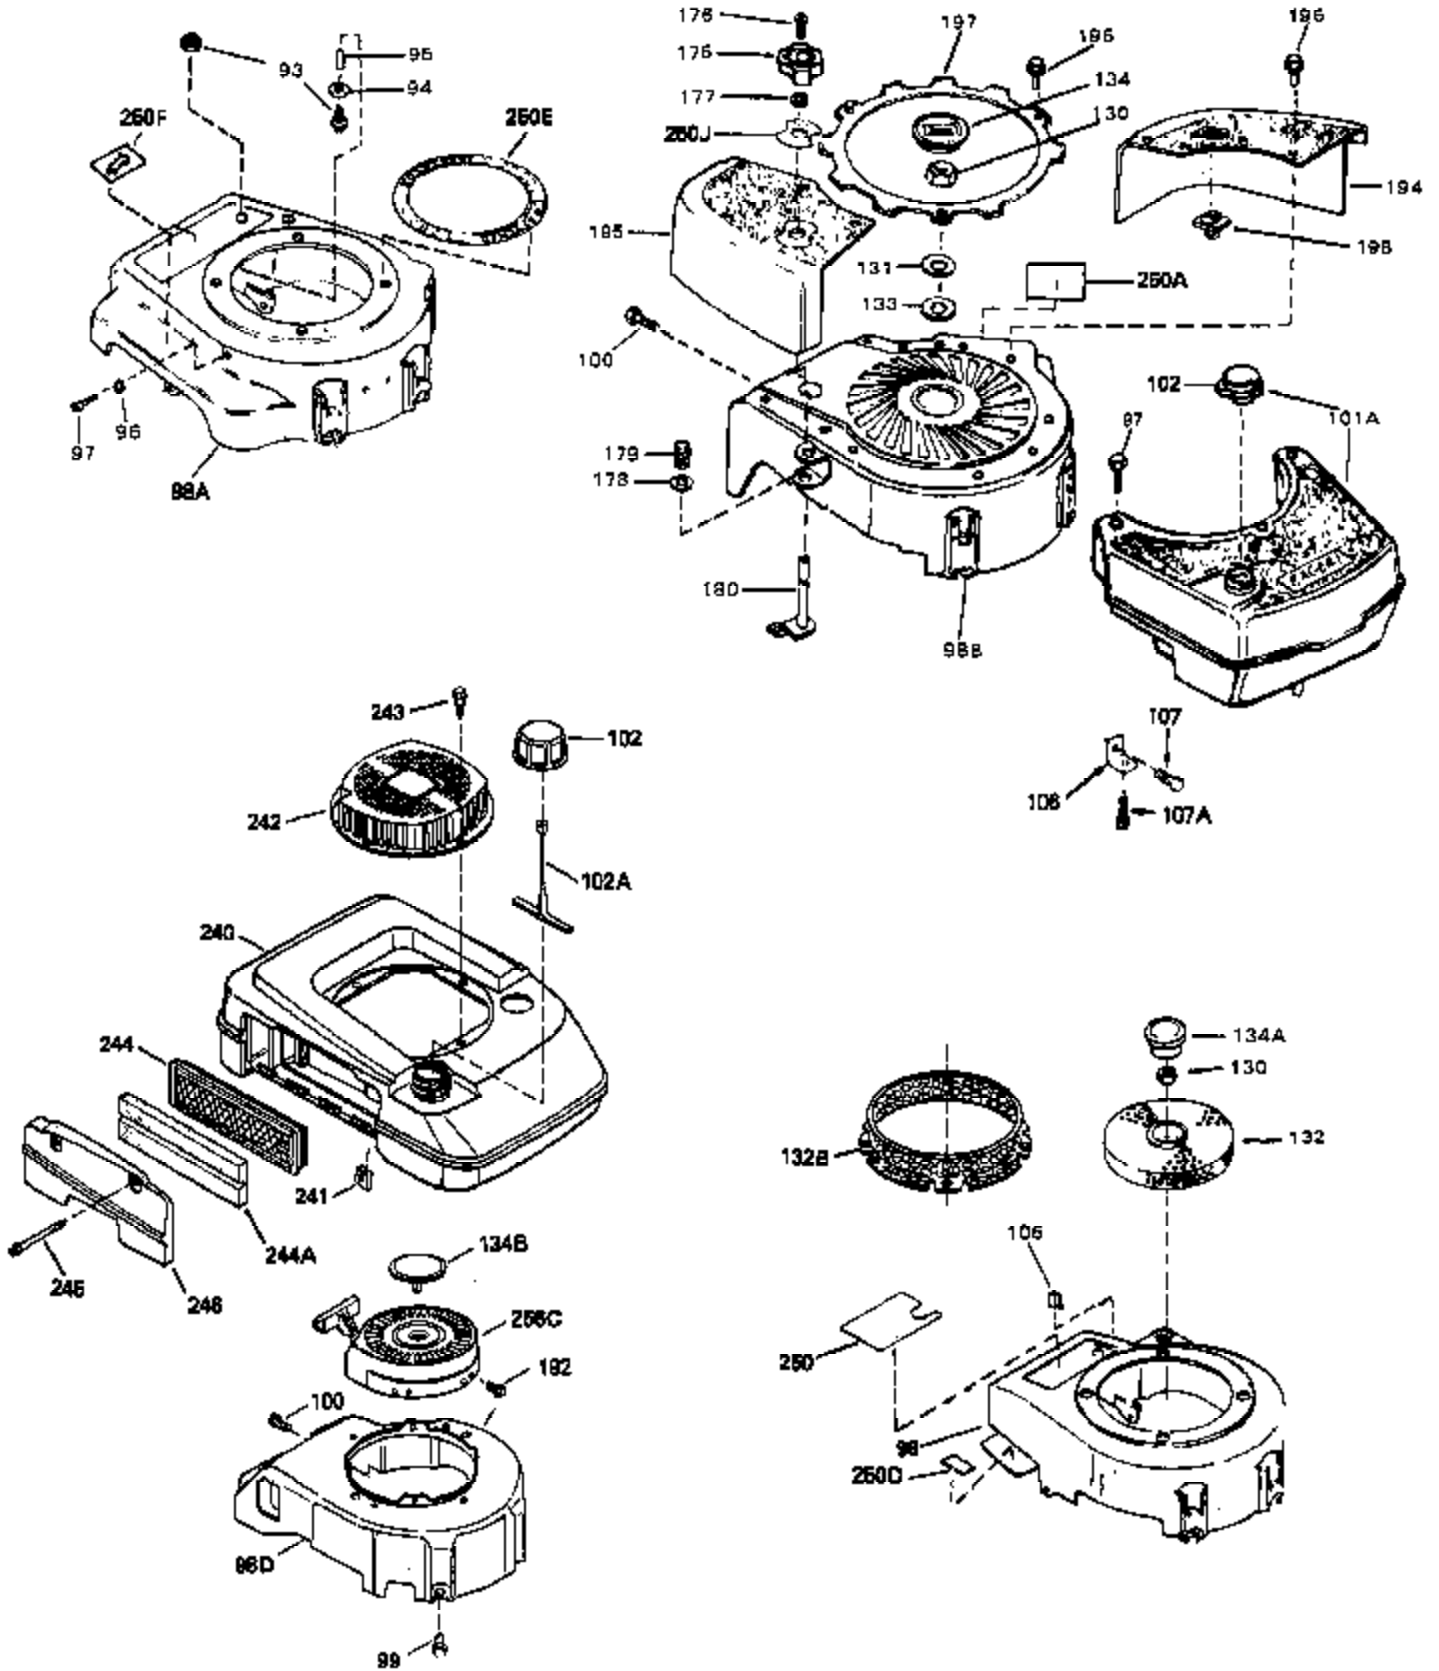

Ref #	Part Number	Qty	Description
98	32753B	0	Housing, Blower
99	650831	0	Screw, Hex washer hd. Powerlok thread,
102	34118	0	Cap, Fuel filler (Red Plastic) (Spurt
102	410144B	0	Cap, Fuel filler (White Plastic) (Std.)
130	650607	0	Nut, Flywheel
131	650815	0	Washer, Belleville
132	32237	0	Screen, Flywheel
192	650737	0	Screw, Hex washer hd. taptite, 1/4-20 x 1/2