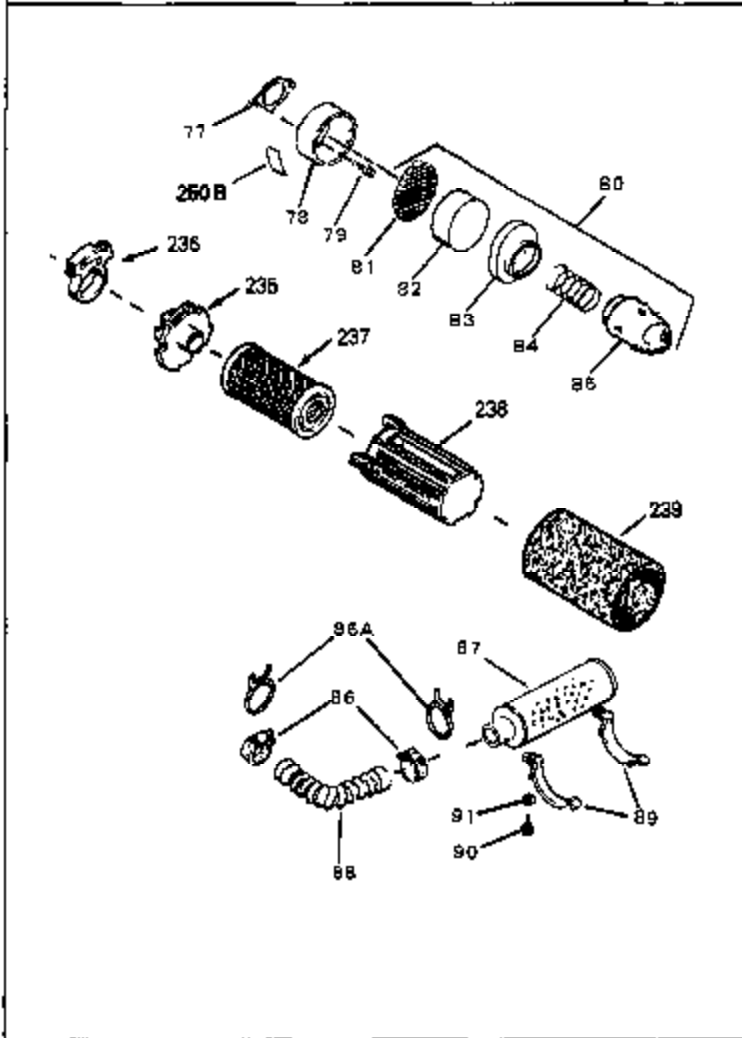

Ref #	Part Number	Qty	Description
115	610973	0	Terminal Assy.
116	27793	0	Clip, Conduit
117	28942	0	Screw
239	35435	0	Filter, Pre-Air (Poly)
252	30548B	0	Condenser
253	30547A	0	Contact Assy., Breaker