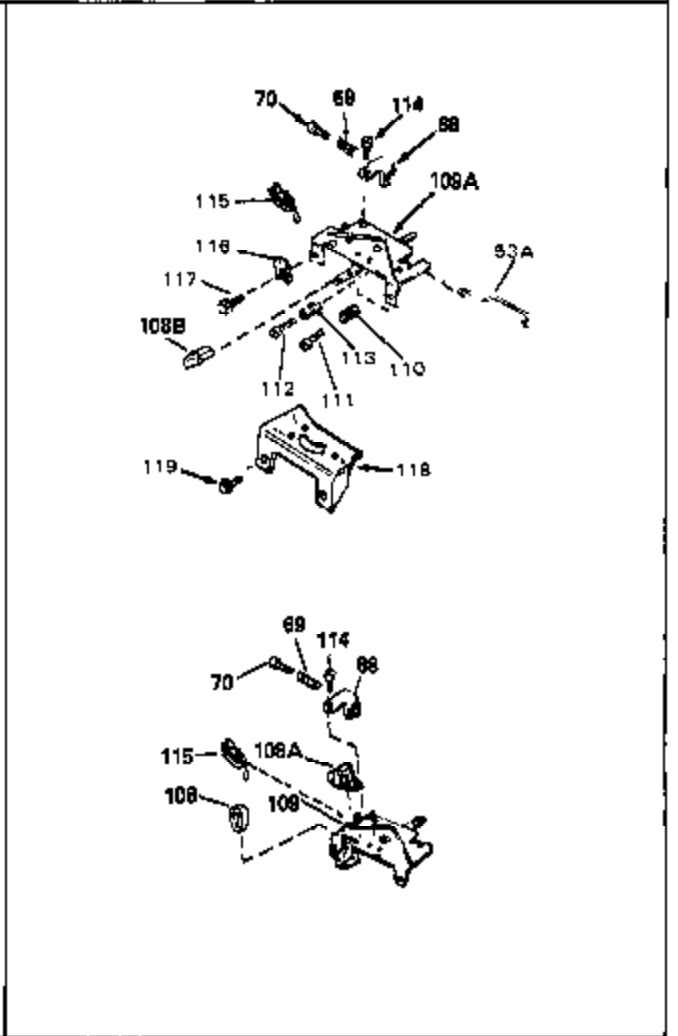

Ref #	Part Number	Qty	Description
77	27272	0	Gasket, Air cleaner
86	30348	0	Clamp, Hose
87	32796	0	Filter, Air cleaner
88	33142	0	Tube, Air intake
89	32797	0	Retainer, Air cleaner
90	650665	0	Screw
91	650168	0	Washer, Flat
115	610973	0	Terminal Assy.
239	35435	0	Filter, Pre-Air (Poly)
252	30548B	0	Condenser
253	30547A	0	Contact Assy., Breaker