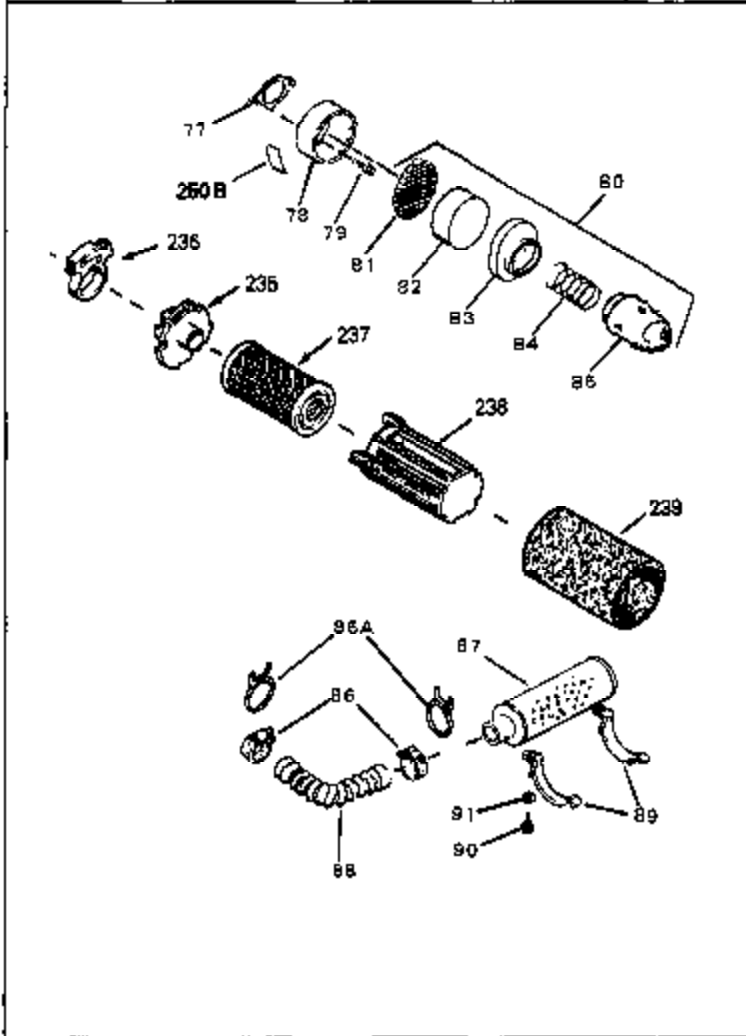

Ref #	Part Number	Qty	Description
77	27272	0	Gasket, Air cleaner
86	30348	0	Clamp, Hose
87	32796	0	Filter, Air cleaner
88	33142	0	Tube, Air intake
89	32797	0	Retainer, Air cleaner
90	650665	0	Screw
91	650168	0	Washer, Flat
115	610973	0	Terminal Assy.
239	35435	0	Filter, Pre-Air (Poly)
252	30548B	0	Condenser
253	30547A	0	Contact Assy., Breaker