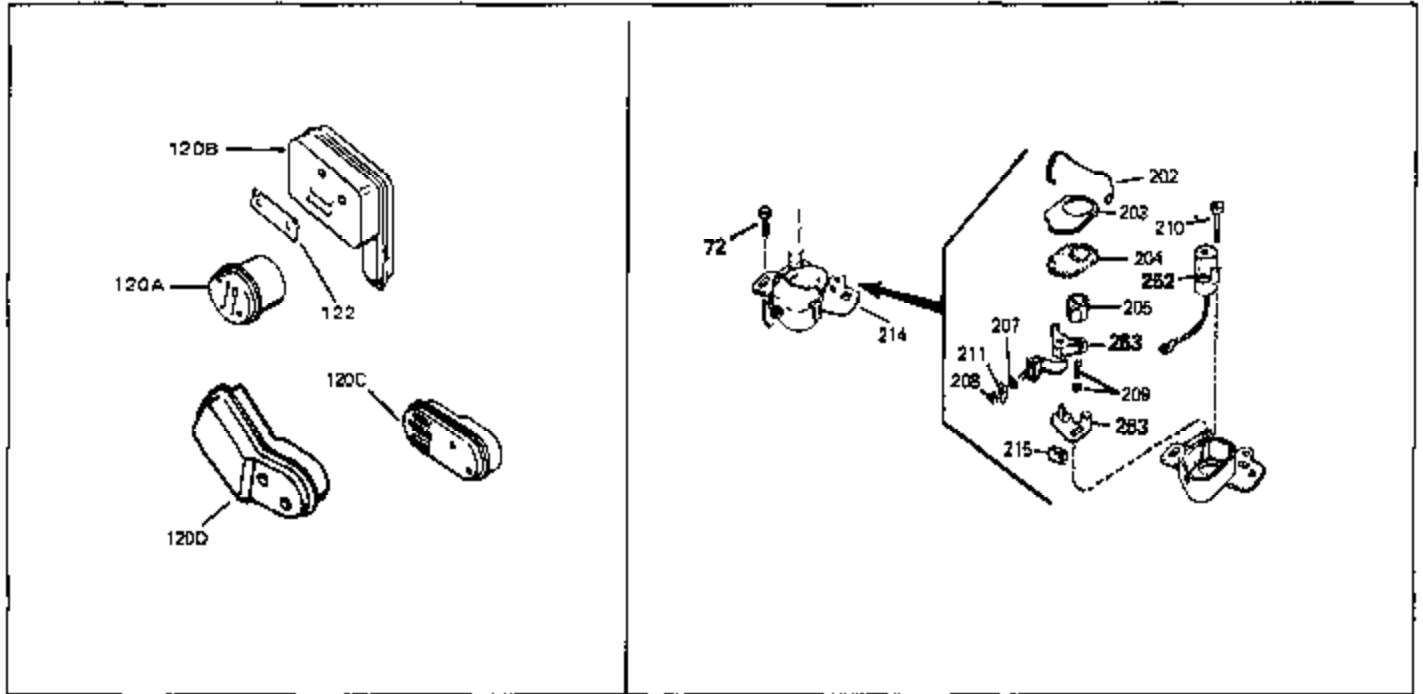

Ref #	Part Number	Qty	Description
77	27272	0	Gasket, Air cleaner
86	30348	0	Clamp, Hose
87	32796	0	Filter, Air cleaner
88	33142	0	Tube, Air intake
89	32797	0	Retainer, Air cleaner
90	650665	0	Screw
91	650168	0	Washer, Flat
115	610973	0	Terminal Assy.
239	35435	0	Filter, Pre-Air (Poly)
252	30548B	0	Condenser
253	30547A	0	Contact Assy., Breaker