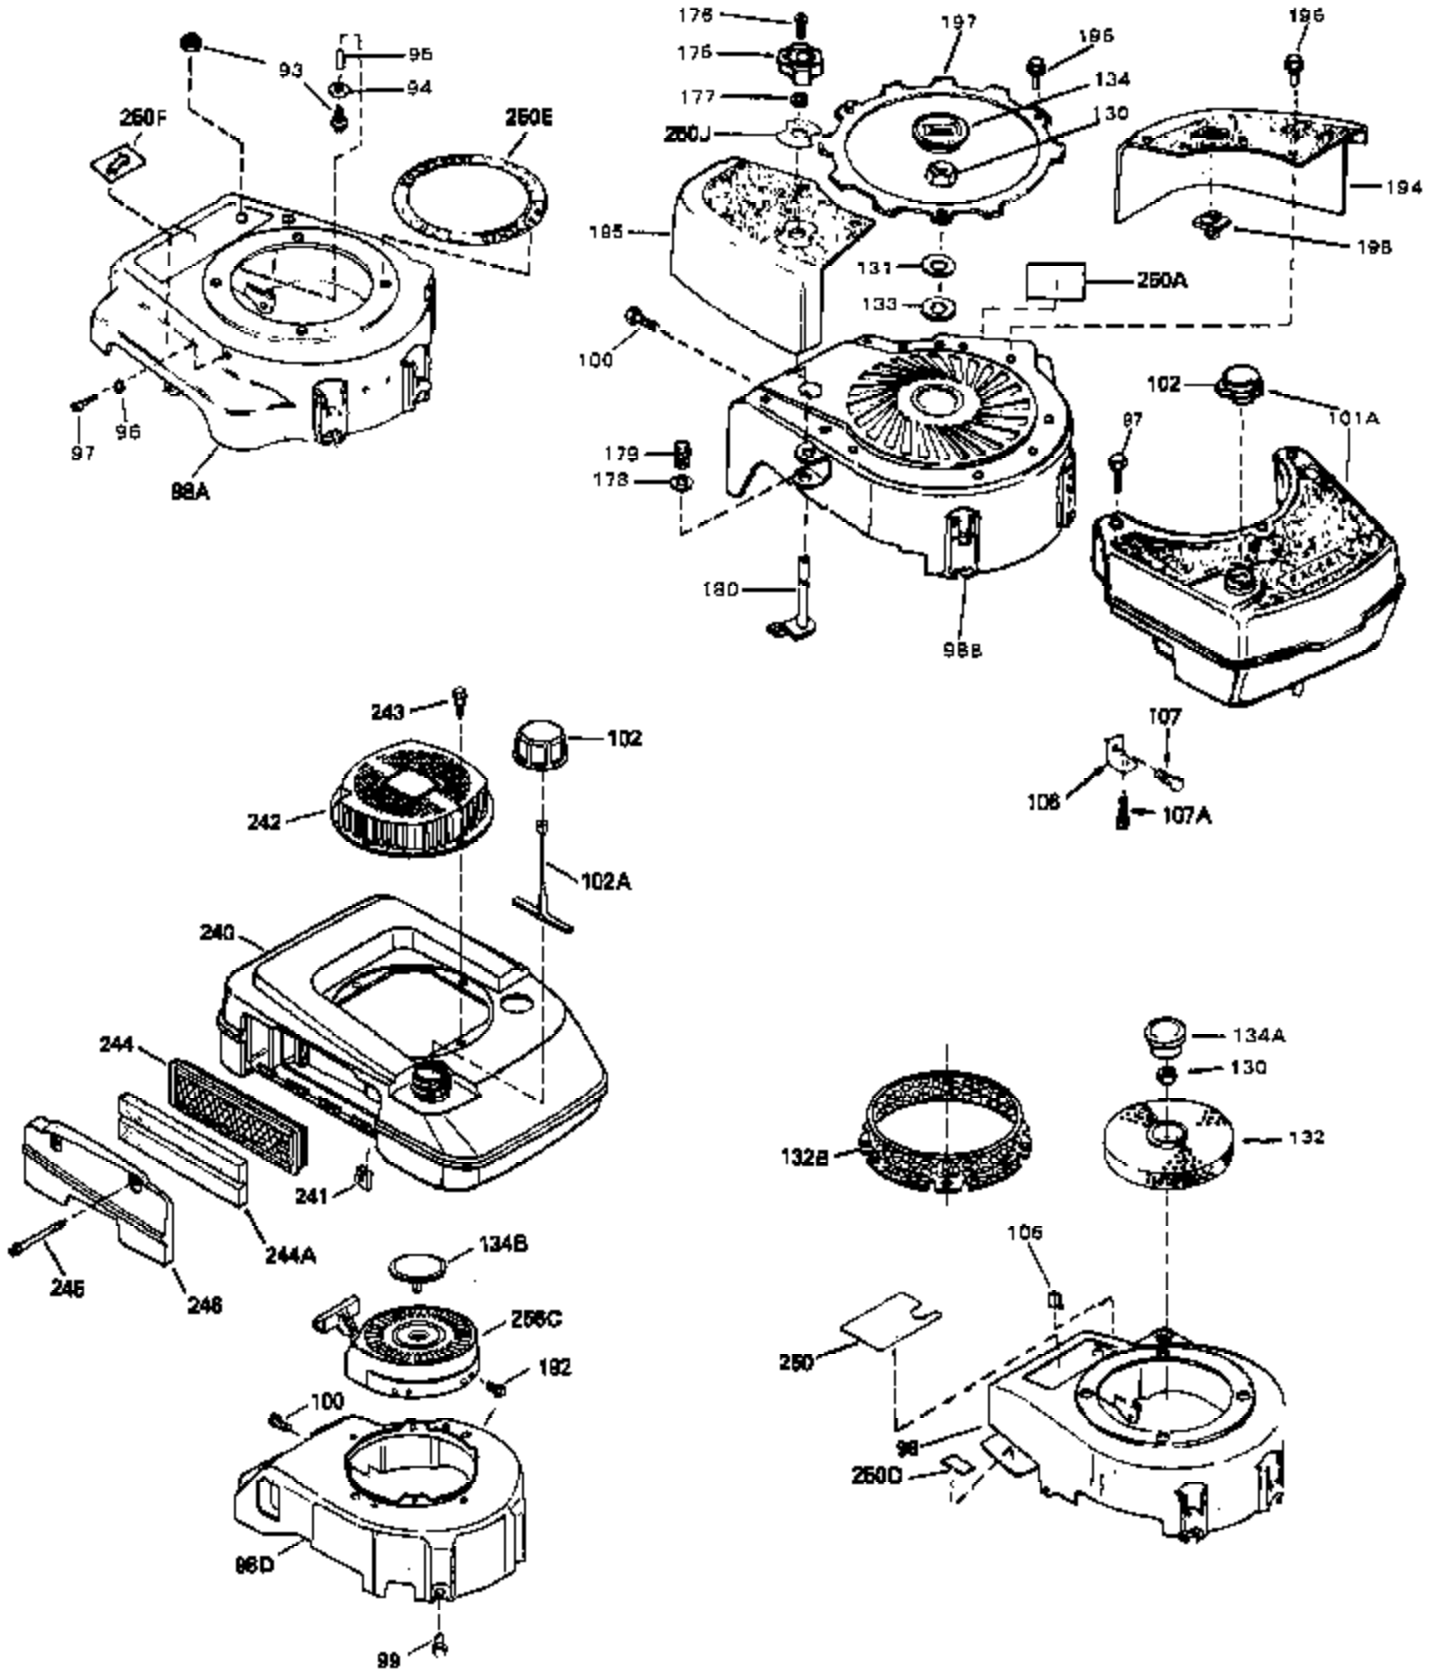

Ref #	Part Number	Qty	Description
93	610650B	0	Switch, Toggle
97	28763	0	Screw, Hex washer hd. thread-forming, 10-24
98A	33081	0	Housing, Blower
99	650831	0	Screw, Hex washer hd. Powerlok thread,
101A	33082A	0	Tank Assy., Fuel (Charcoal Poly) (1.5 qt.)
102	34118	0	Cap, Fuel filler (Red Plastic) (Spurt
102	410144B	0	Cap, Fuel filler (White Plastic) (Std.)
130	650607	0	Nut, Flywheel
131	650815	0	Washer, Belleville
132	32237	0	Screen, Flywheel
192	650737	0	Screw, Hex washer hd. taptite, 1/4-20 x 1/2
250	33083	0	Decal, Instruction