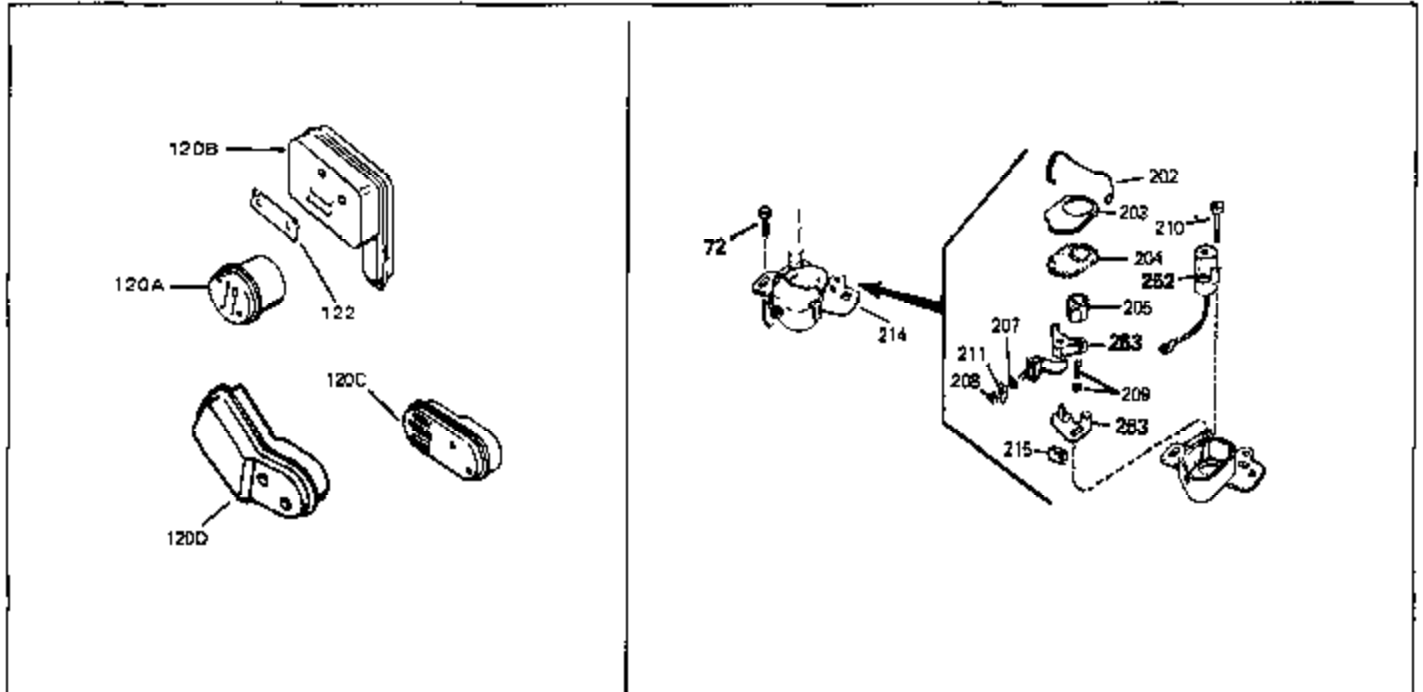

Ref #	Part Number	Qty	Description
115	610973	0	Terminal Assy.
116	27793	0	Clip, Conduit
117	28942	0	Screw
239	35435	0	Filter, Pre-Air (Poly)
252	30548B	0	Condenser
253	30547A	0	Contact Assy., Breaker