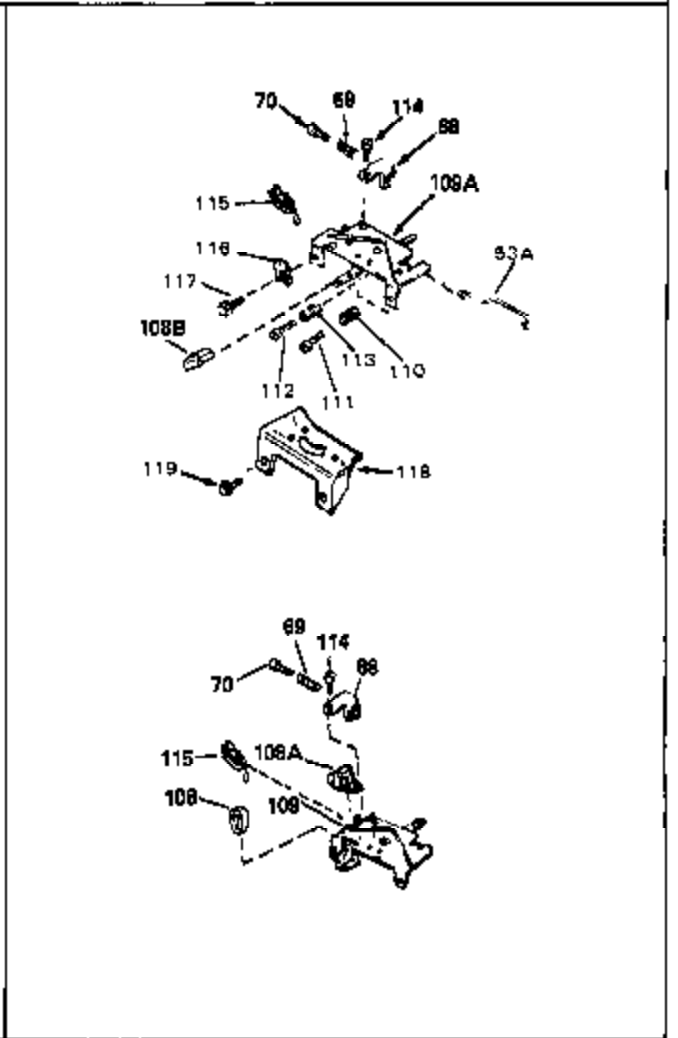

Ref #	Part Number	Qty	Description
115	610973	0	Terminal Assy.
116	27793	0	Clip, Conduit
117	28942	0	Screw
239	35435	0	Filter, Pre-Air (Poly)
252	30548B	0	Condenser
253	30547A	0	Contact Assy., Breaker