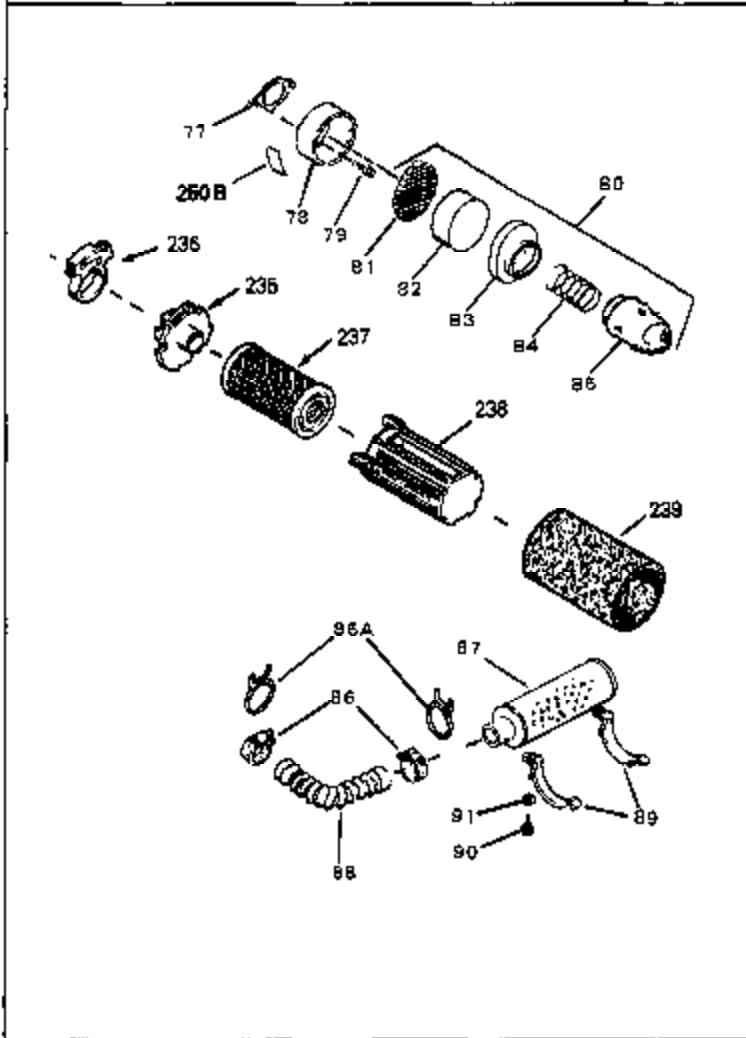

Ref #	Part Number	Qty	Description
115	610973	0	Terminal Assy.
116	27793	0	Clip, Conduit
117	28942	0	Screw
239	35435	0	Filter, Pre-Air (Poly)
252	30548B	0	Condenser
253	30547A	0	Contact Assy., Breaker