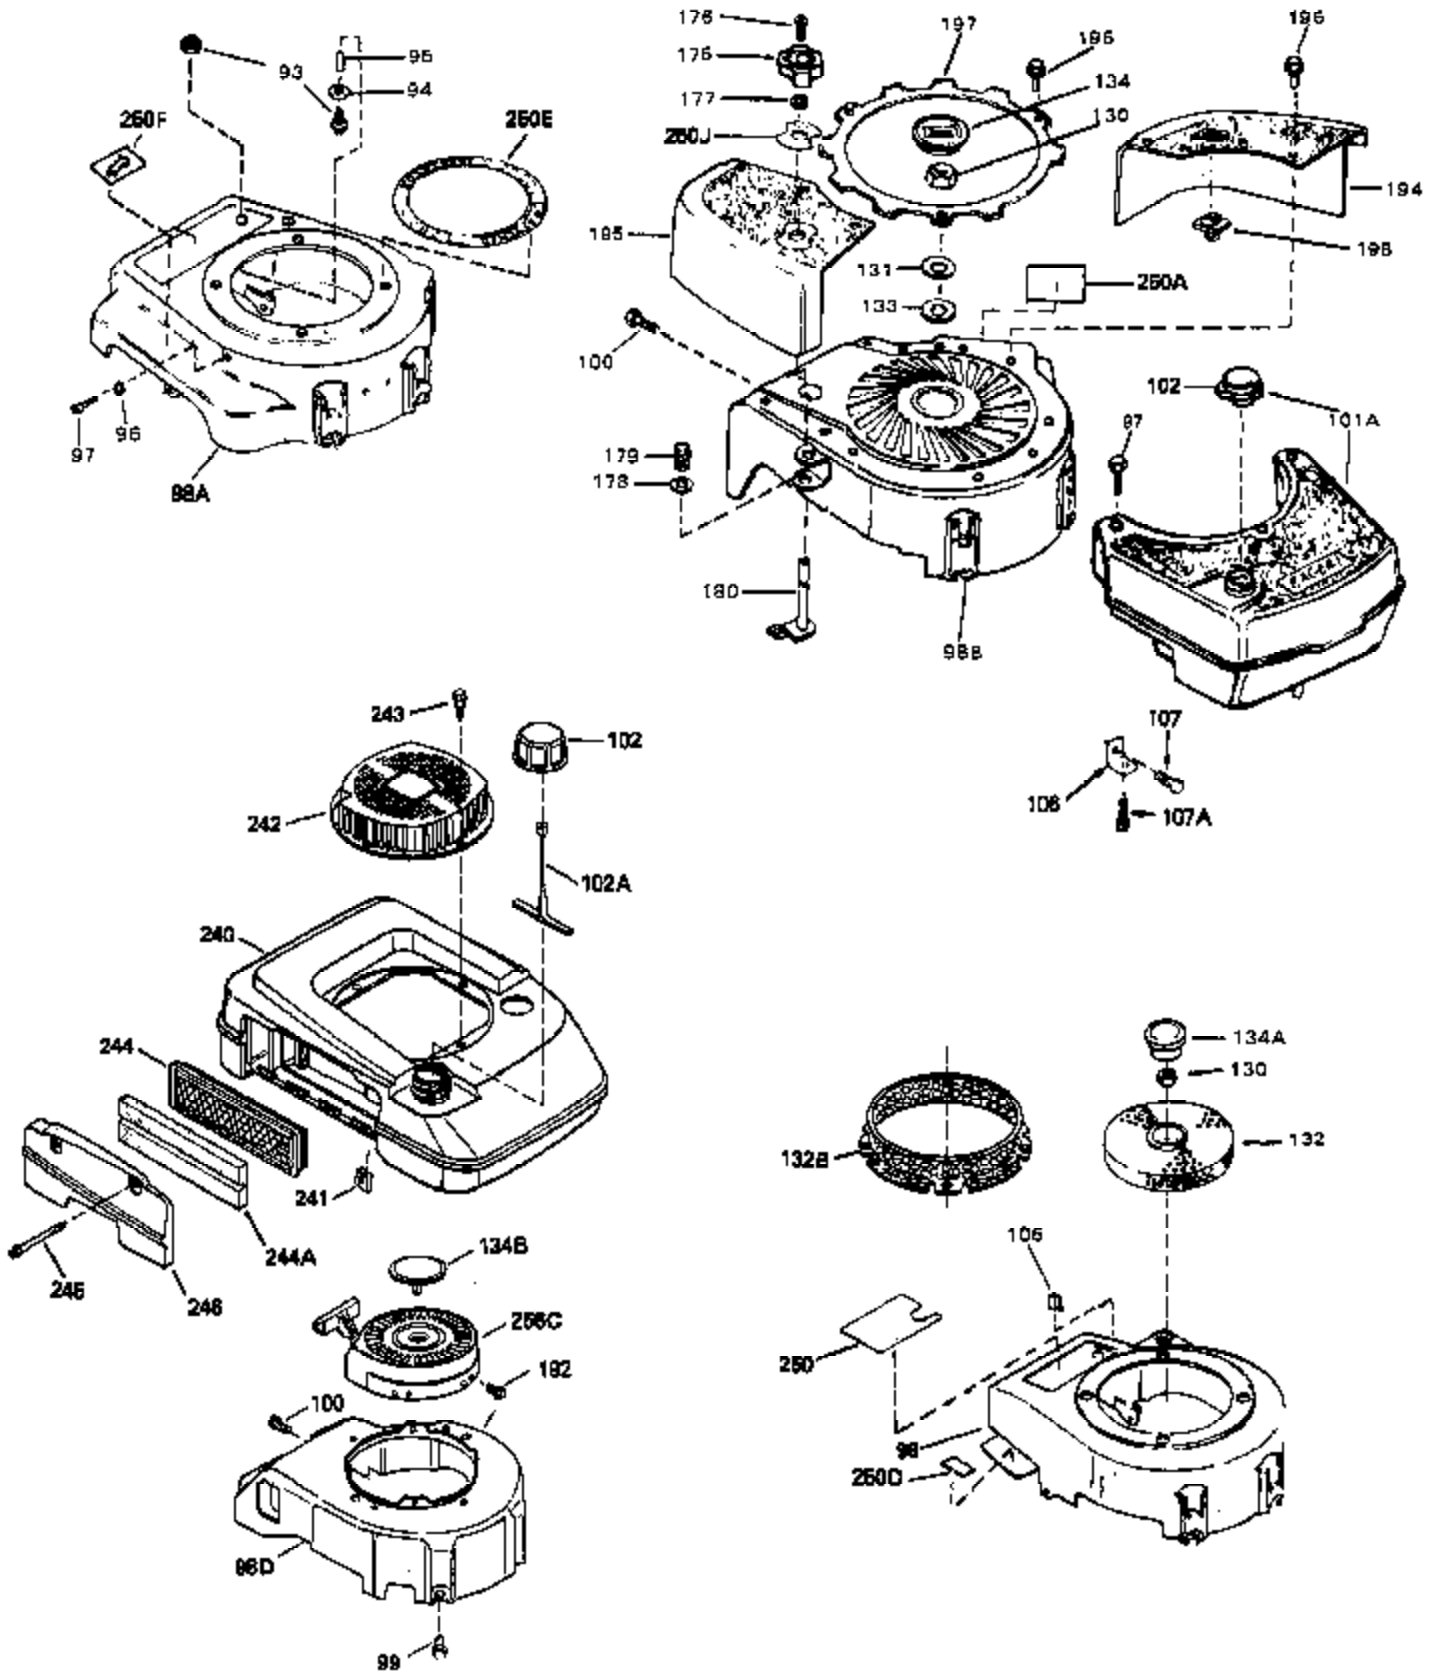

Ref #	Part Number	Qty	Description
98	32753B	0	Housing, Blower
99	650831	0	Screw, Hex washer hd. Powerlok thread,
102	34118	0	Cap, Fuel filler (Red Plastic) (Spurt
102	410144B	0	Cap, Fuel filler (White Plastic) (Std.)
130	650607	0	Nut, Flywheel
131	650815	0	Washer, Belleville
132	32237	0	Screen, Flywheel
192	650737	0	Screw, Hex washer hd. taptite, 1/4-20 x 1/2