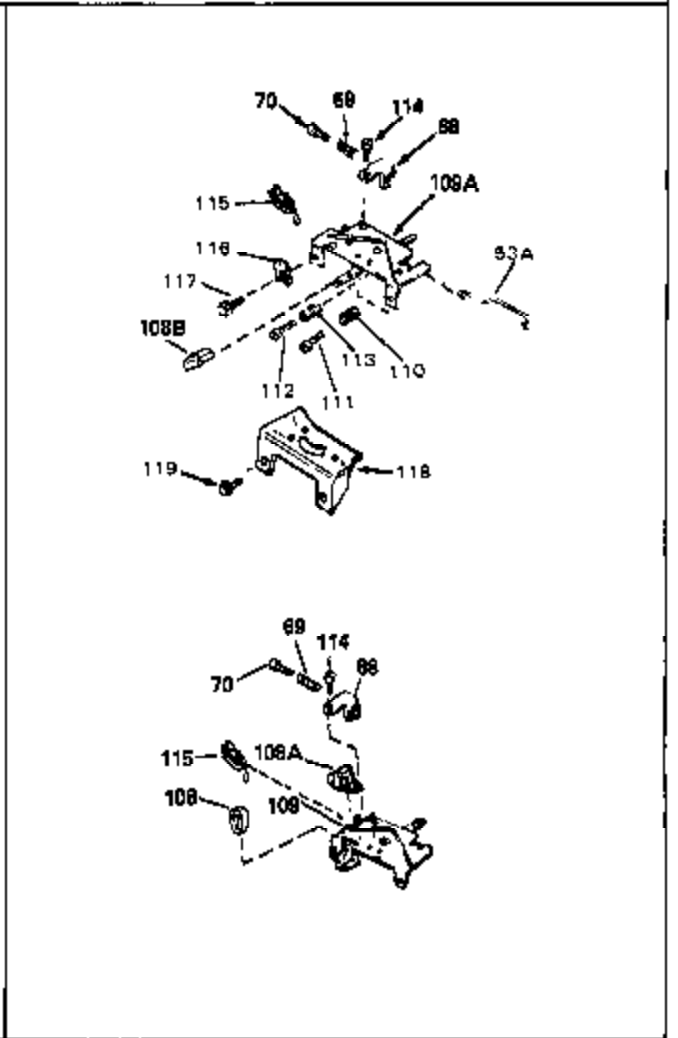

Ref #	Part Number	Qty	Description
86	30348	0	Clamp, Hose
87	32796	0	Filter, Air cleaner
88	33142	0	Tube, Air intake
89	32797	0	Retainer, Air cleaner
90	650665	0	Screw
91	650168	0	Washer, Flat
115	610973	0	Terminal Assy.
116	27793	0	Clip, Conduit
117	28942	0	Screw
239	35435	0	Filter, Pre-Air (Poly)
252	30548B	0	Condenser
253	30547A	0	Contact Assy., Breaker