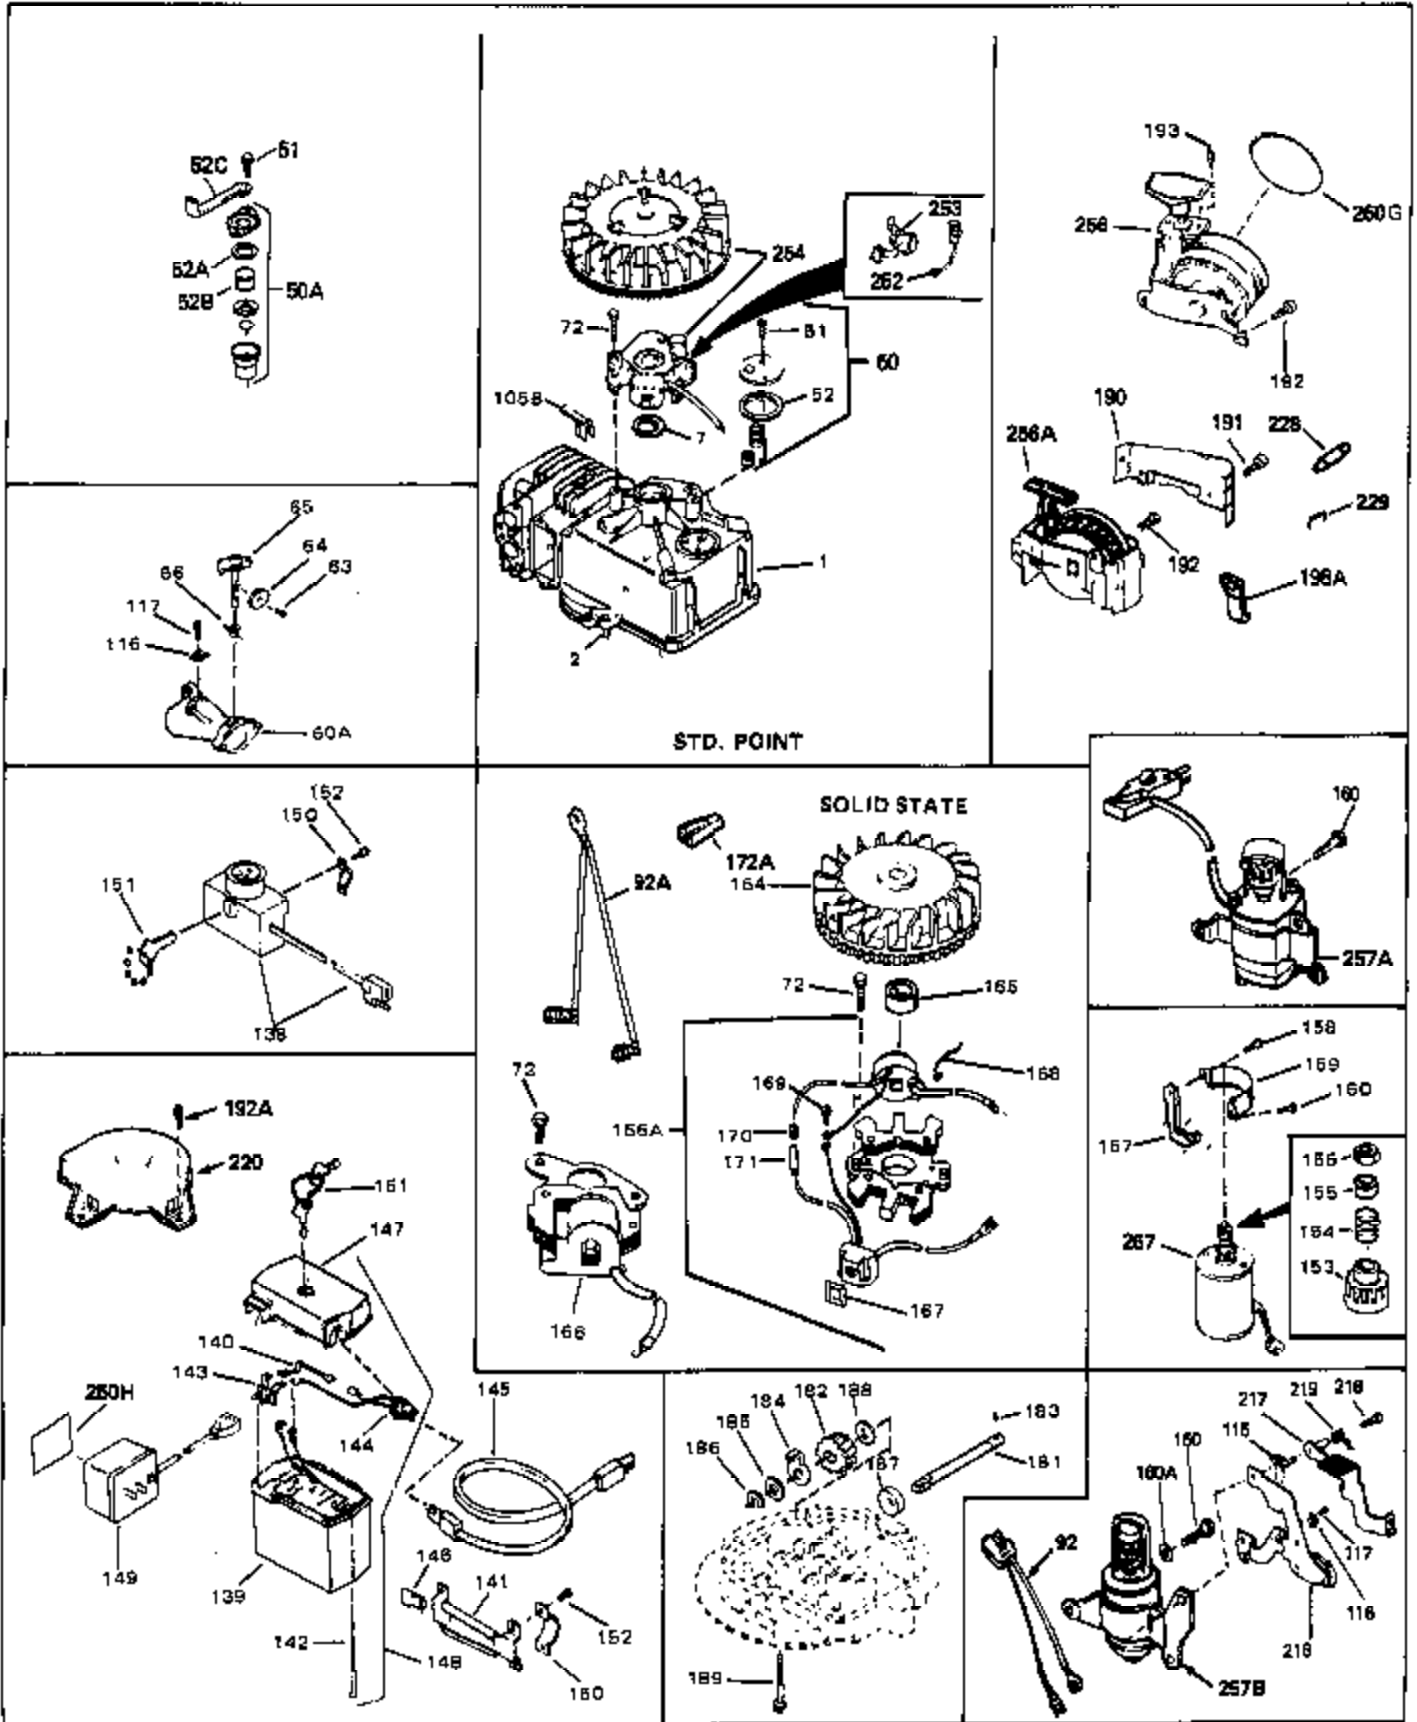

Engine Parts List #1

Ref #	Part Number	Qty	Description
52	32760	0	Gasket, Breather
53	32854	0	Link, Throttle
55	32755	0	Cover, Valve spring box
56	27234	0	Gasket, Breather cover
57	30063	0	Screw
58	32756	0	Stud, Spacer
59	32649	0	Gasket, Intake
61A	650451	0	Screw
61	6201	0	Screw
62	650451	0	Screw
67	32878	0	Gasket, Carburetor (1/8" thick)
99	650831	0	Screw, Hex washer hd. Powerlok thread,
101	32798	0	Tank Assy., Fuel (Charcoal Poly) (1 qt.)
102	34118	0	Cap, Fuel filler (Red Plastic) (Spurt
102	410144B	0	Cap, Fuel filler (White Plastic) (Std.)
103	29774	0	Line, Fuel (Braided 8.25")
103	30705	0	Line, Fuel (Braided 16")
103	34357	0	Line, Fuel (Epichlorohydrin 6-3/4")
104	26460	0	Clamp, Fuel line
105A	30593	0	Clip, Magneto wire
115	610973	0	Terminal Assy.
120	32864	0	Muffler (Louvres)
121	650493	0	Screw, Hex hd. Sems, 1/4-20 x 1-3/4
123	32752	0	Gasket, Exhaust
124	650562	0	Screw
125	30139	0	"O" Ring
125	34282	0	"O" Ring (.612 I.D. x .812 O.D. x .103
126	32799	0	Tube, Oil filler
127	29985	0	"O" Ring
128	30140	0	Dipstick, Oil (Screw In)
129	610118	0	Cover, Spark plug
130	650607	0	Nut, Flywheel
131	650815	0	Washer, Belleville
135A	32872	0	Lever, R.P.M. adjusting
136	30773	0	Bushing
137	650618	0	Screw
192A	0	0	Rivet, Pop (3/16" Dia.)
201	730207	0	Magneto-to-Solid State Conversion Kit
250C	31353	0	Decal, Instruction
251	631021	0	Inlet Needle, Seat & Clip Assy.
255	631532	0	Carburetor
258	33238C	0	Gasket Set