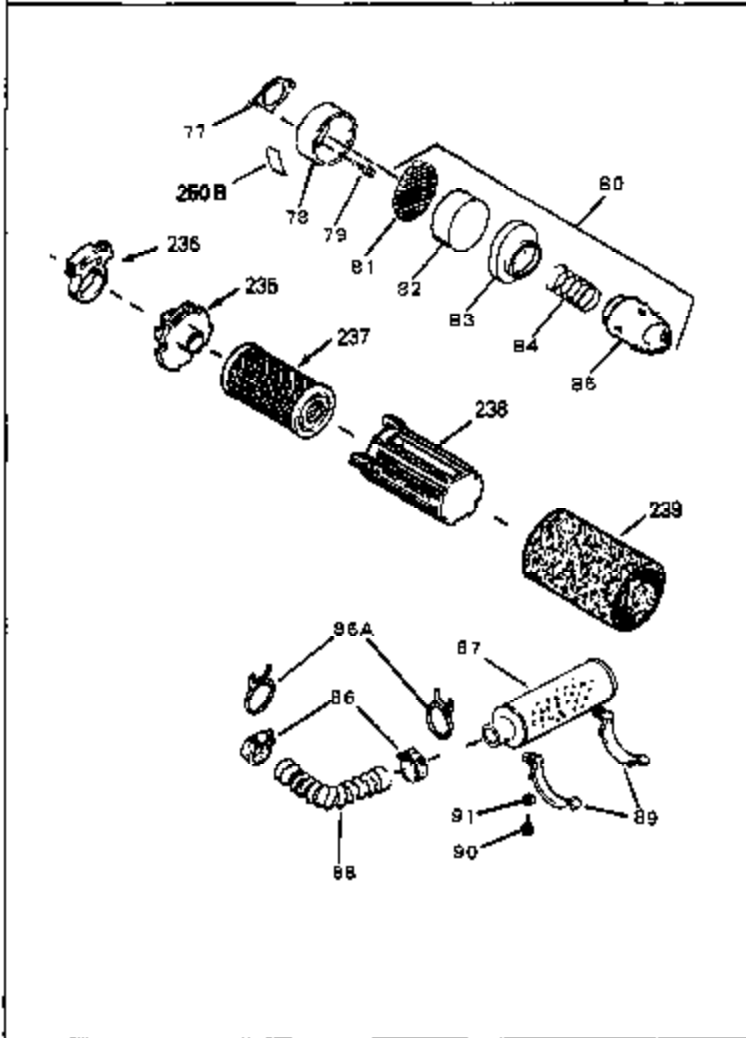

Ref #	Part Number	Qty	Description
86	30348	0	Clamp, Hose
87	32796	0	Filter, Air cleaner
88	33142	0	Tube, Air intake
89	32797	0	Retainer, Air cleaner
90	650665	0	Screw
91	650168	0	Washer, Flat
115	610973	0	Terminal Assy.
116	27793	0	Clip, Conduit
117	28942	0	Screw
239	35435	0	Filter, Pre-Air (Poly)
252	30548B	0	Condenser
253	30547A	0	Contact Assy., Breaker