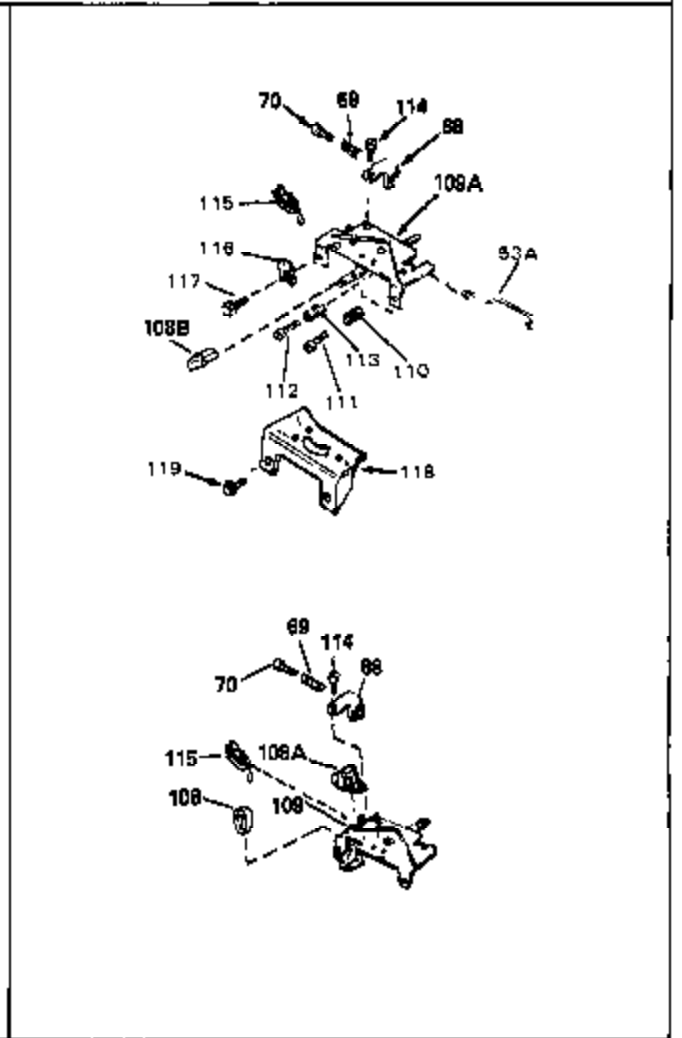

Ref #	Part Number	Qty	Description
86	30348	0	Clamp, Hose
87	32796	0	Filter, Air cleaner
88	33142	0	Tube, Air intake
89	32797	0	Retainer, Air cleaner
90	650665	0	Screw
91	650168	0	Washer, Flat
115	610973	0	Terminal Assy.
116	27793	0	Clip, Conduit
117	28942	0	Screw
239	35435	0	Filter, Pre-Air (Poly)
252	30548B	0	Condenser
253	30547A	0	Contact Assy., Breaker