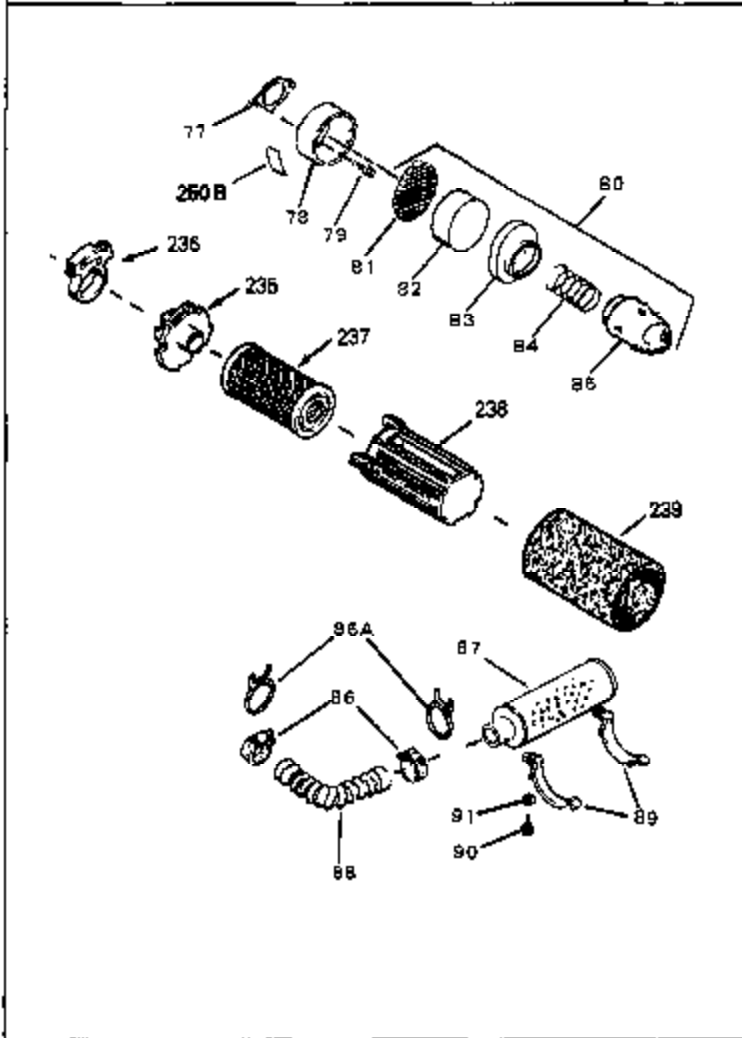

Ref #	Part Number	Qty	Description
86	30348	0	Clamp, Hose
87	32796	0	Filter, Air cleaner
88	33142	0	Tube, Air intake
89	32797	0	Retainer, Air cleaner
90	650665	0	Screw
91	650168	0	Washer, Flat
115	610973	0	Terminal Assy.
116	27793	0	Clip, Conduit
117	28942	0	Screw
239	35435	0	Filter, Pre-Air (Poly)
252	30548B	0	Condenser
253	30547A	0	Contact Assy., Breaker