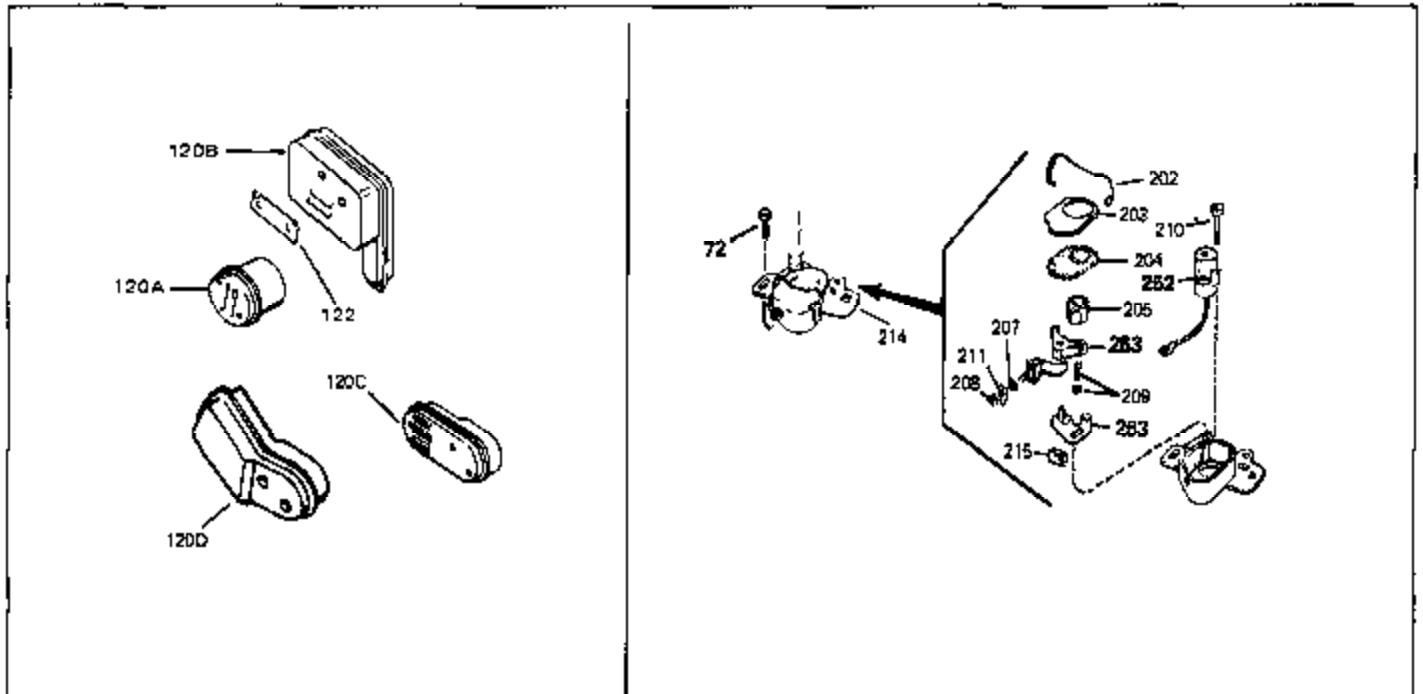

Ref #	Part Number	Qty	Description
86	30348	0	Clamp, Hose
87	32796	0	Filter, Air cleaner
88	33142	0	Tube, Air intake
89	32797	0	Retainer, Air cleaner
90	650665	0	Screw
91	650168	0	Washer, Flat
115	610973	0	Terminal Assy.
116	27793	0	Clip, Conduit
117	28942	0	Screw
239	35435	0	Filter, Pre-Air (Poly)
252	30548B	0	Condenser
253	30547A	0	Contact Assy., Breaker