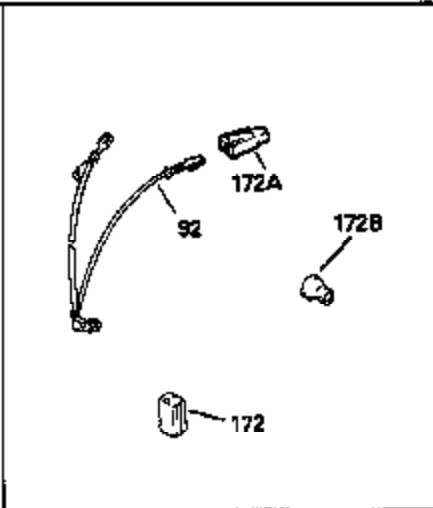

Ref #	Part Number	Qty	Description
50A	34214A		Breather Ass'y. (Incl. 50B, 51 & 52A)
50B	33734		Breather Element
51	30200		Screw, 10-24 x 9/16"
52A	33735		* Breather Gasket
52B	35496		Breather Tube
86	35505		Air Cleaner Tube Clamp
88	35504		Air Cleaner Tube
92	35518		Ground Wire
100	30200		Screw, 10-24 x 9/16"
102A	35480		Fuel Cap Retainer
102	35355		Fuel Cap
121	650795		Screw, 1/4-20 x 2-1/4"
122	33753		Locking Plate
130	650816		Flywheel Nut
131	650815		Belleville Washer
172A	611119		Body Connector
192	650884		Screw, 8-32 x 1/2"
198A	35168		Rope Guide Bracket
228	34985		Starter Rope Retainer
240	35631		Fuel Tank (Incl. 102 & 241)
241	650900		"U" Type Nut Clip, 10-32
242	35510		Recoil Grill
243	650898		Screw, 10-32 x 27/32"
244A	35705		Air Cleaner Filter (Poly)
244	35500		Air Cleaner Filter
245	650899		Screw, 10-32 x 2-3/32"
246	35531		Air Cleaner Cover