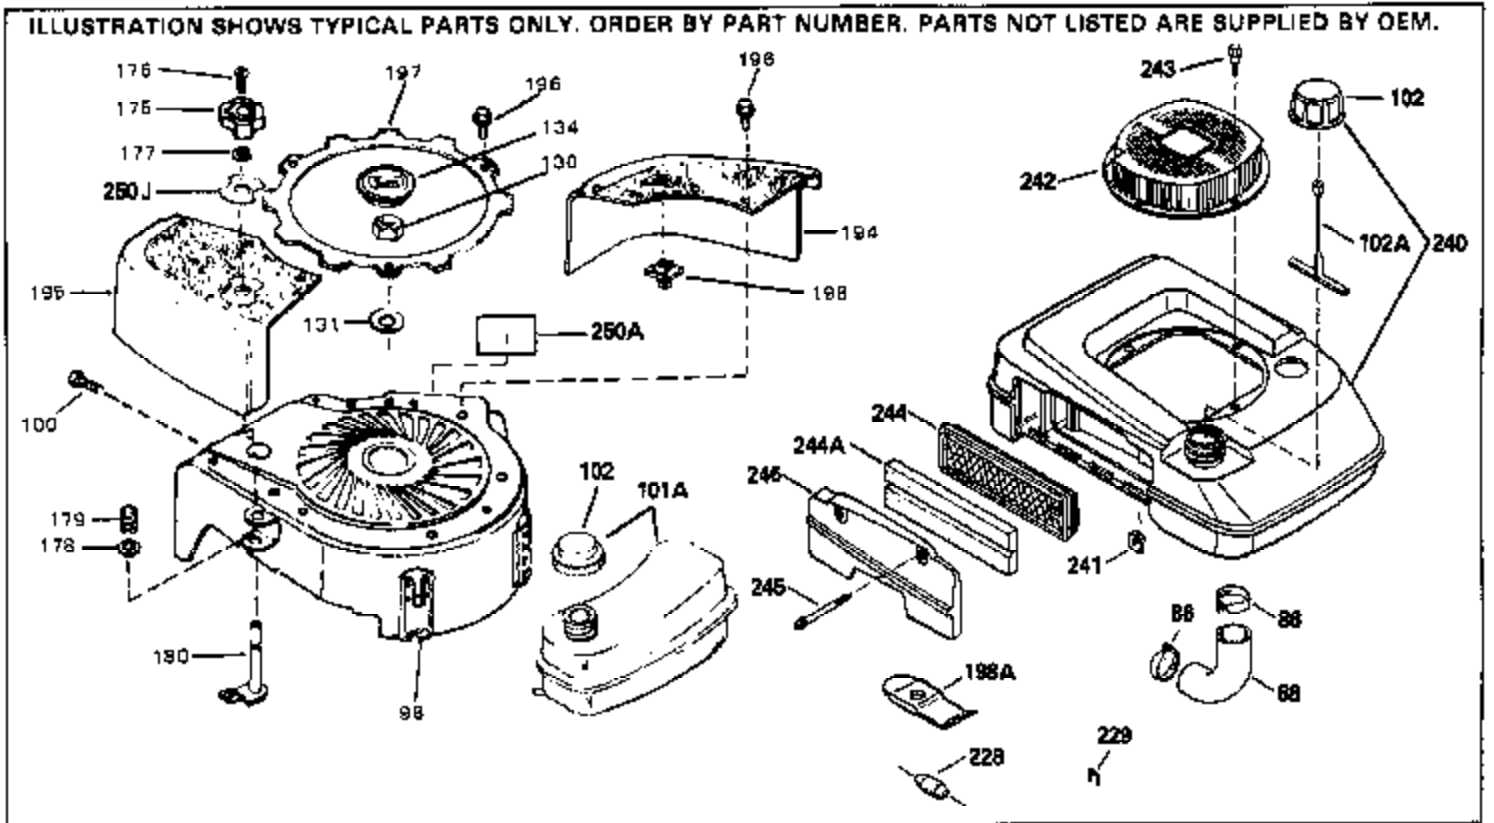

Ref #	Part Number	Qty	Description
50A	34214A		Breather Ass'y. (Incl. 50B, 51 & 52A)
50B	33734		Breather Element
51	30200		Screw, 10-24 x 9/16"
52A	33735		* Breather Gasket
52B	35496		Breather Tube
86	35505		Air Cleaner Tube Clamp
88	35504		Air Cleaner Tube
92	35518		Ground Wire
100	30200		Screw, 10-24 x 9/16"
102A	35480		Fuel Cap Retainer
102	35355		Fuel Cap
121	650795		Screw, 1/4-20 x 2-1/4"
122	33753		Locking Plate
130	650816		Flywheel Nut
131	650815		Belleville Washer
172A	611119		Body Connector
192	650884		Screw, 8-32 x 1/2"
198A	35168		Rope Guide Bracket
228	34985		Starter Rope Retainer
240	35631		Fuel Tank (Incl. 102 & 241)
241	650900		"U" Type Nut Clip, 10-32
242	35510		Recoil Grill
243	650898		Screw, 10-32 x 27/32"
244A	35705		Air Cleaner Filter (Poly)
244	35500		Air Cleaner Filter
245	650899		Screw, 10-32 x 2-3/32"
246	35531		Air Cleaner Cover