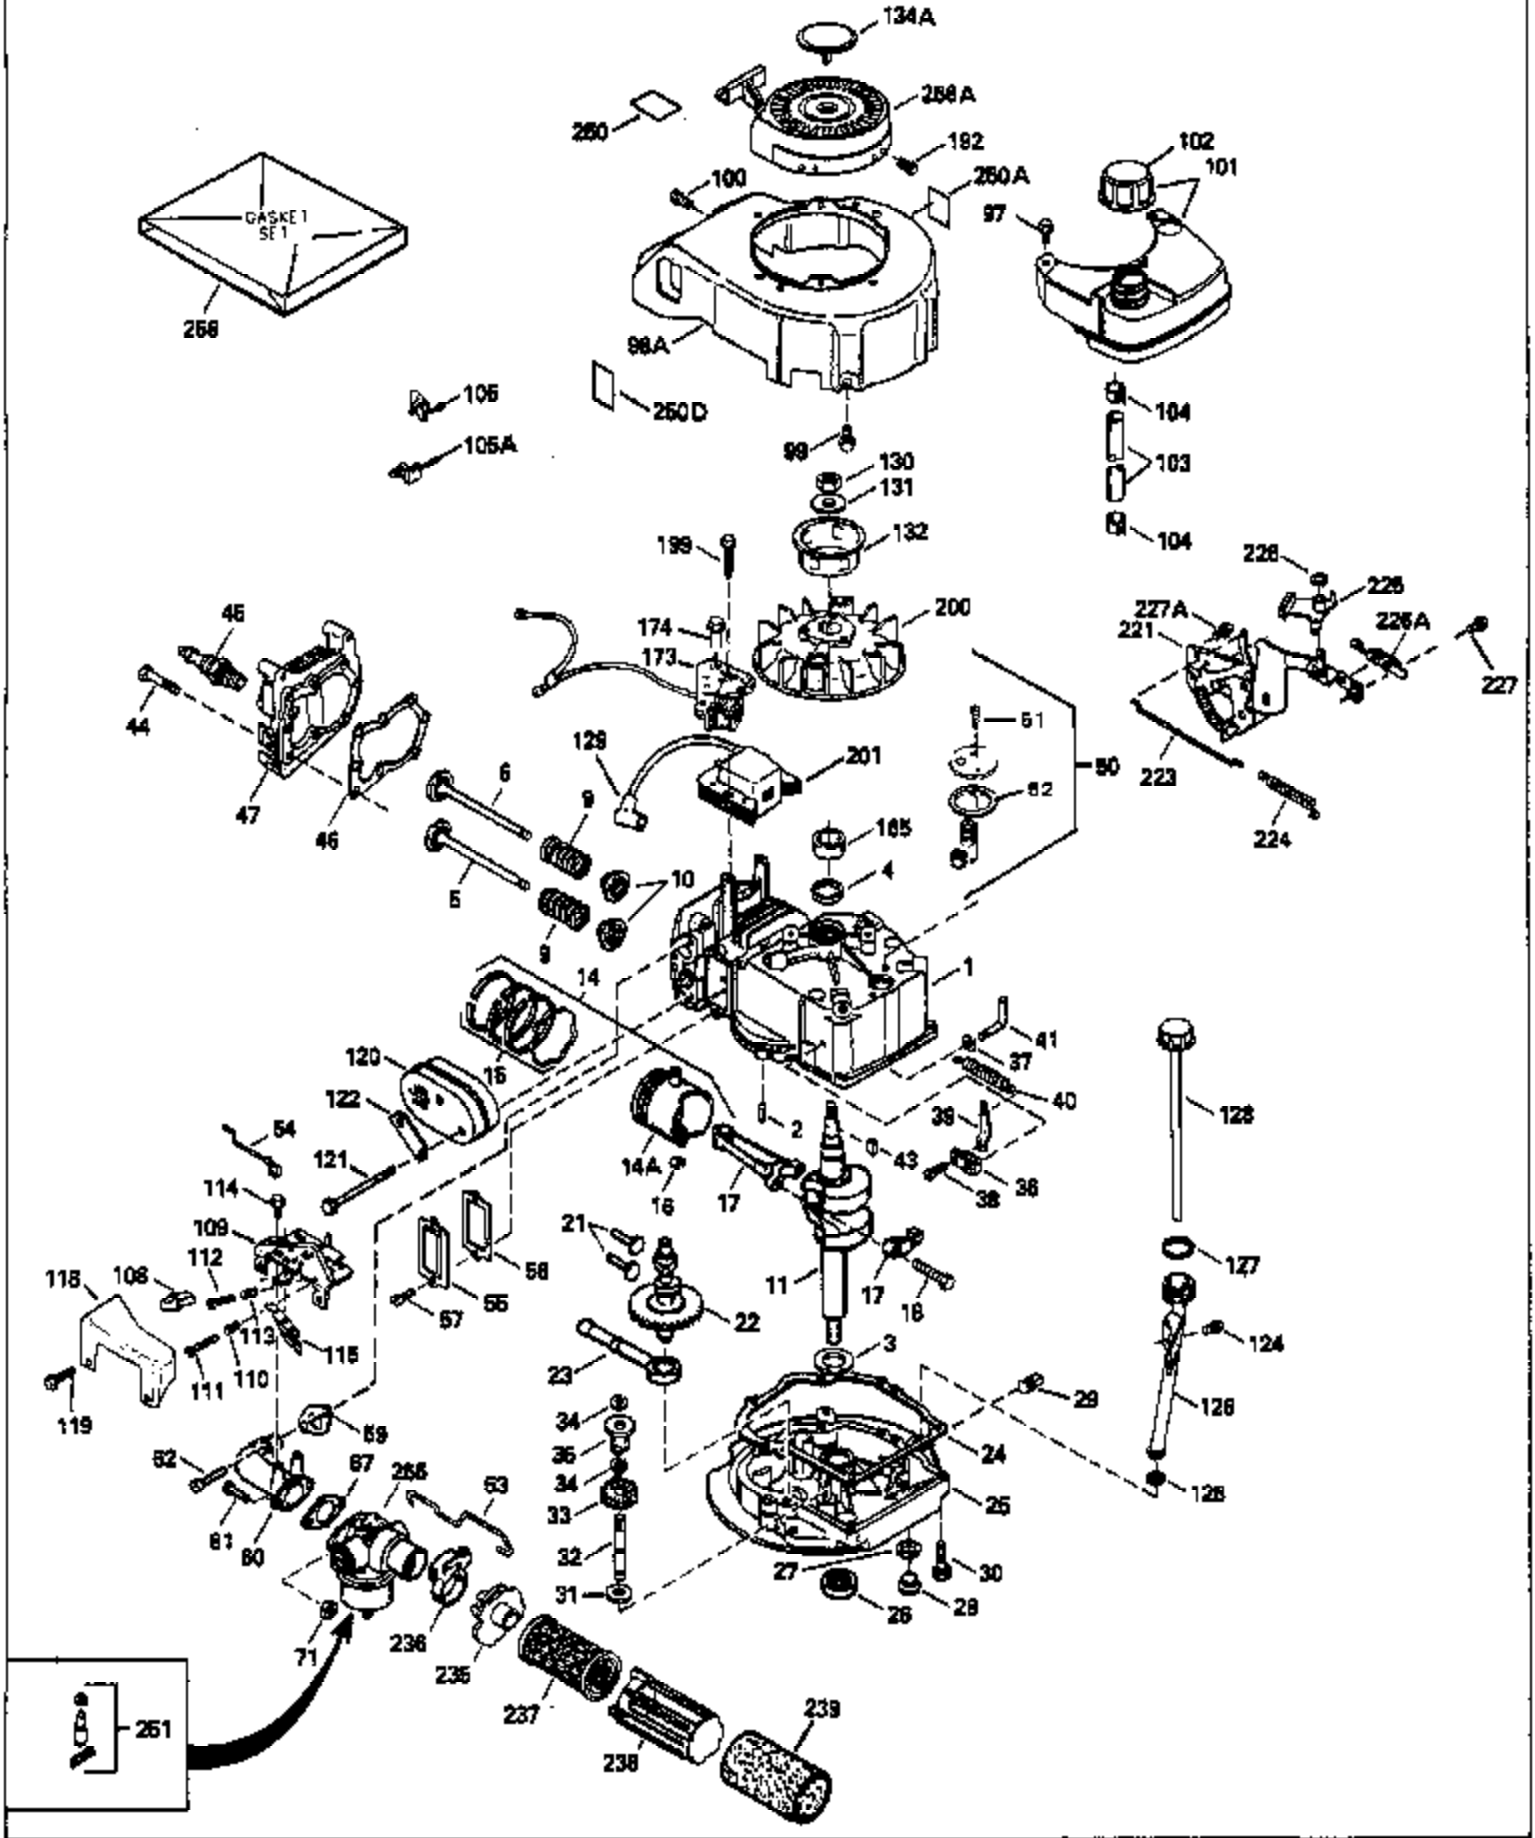

## Engine Parts List #1

Ref #	Part Number	Qty	Description
1	35513		Cylinder Ass'y. (Incl. 2 & 4)
2	26727		Dowel Pin
3	32323		Washer
4	32600		Oil Seal
5	29313C		Exhaust Valve (Std.) (Incl.10)
5	29315C		Exhaust Valve (1/32" OS) (Incl. 10)
6	29314B		Intake Valve (Std.) (Incl. 10)
6	29315C		Intake Valve (1/32" OS) (Incl. 10)
9	31672		Valve Spring
10	31673		Lower Valve Spring Cap
11	35173		Crankshaft
14A	35541		Piston & Pin Ass'y. (Std.) (Incl. 16)
14A	35542		Piston & Pin Ass'y. (.010 OS) (Incl. 16)
14A	35543		Piston & Pin Ass'y. (.020 OS) (Incl. 16)
14	35544		Piston, Pin & Ring Set (Std.)
14	35545		Piston, Pin & Ring Set (.010 OS)
14	35546		Piston, Pin & Ring Set (.020 OS)
15	35547		Ring Set (Std.)
15	35548		Ring Set (.010 OS)
15	35549		Ring Set (.020 OS)
16	20381		Piston Pin Retaining Ring
17	30963B		Connecting Rod (Incl. 18)
18	32610A		Connecting Rod Bolt
21	27241		Valve Lifter
22	33553		Camshaft (Mech. Compression Release)
23	29914		Oil Pump Ass'y.
24	35261		* Mounting Flange Gasket
25	35179		Mounting Flange (Incl. 26, 28 & 32)
26	27897		Oil Seal
27	28833		* Drain Plug Gasket
28	30572		Oil Drain Plug
30	650488		Screw, 1/4-20 x 1-1/4"
31	35479		Washer
32	30574		Governor Shaft
33	30591		Governor Gear Ass'y. (Incl. 31)
34	29193		Retaining Ring
35	30588A		Governor Spool
36	31335		Governor Lever Clamp
37	28277		Washer
38	650548		Screw, 8-32 x 5/16"
39	31383A		Governor Lever
40	31361		Extension Spring
41	30589		Governor Rod (Incl. 37)
43	610961		Flywheel Key
44	6021A		Screw, 5/16-18 x 1-1/2"
45	35395		Resistor Spark Plug (RJ19LM)
46	33015A		* Cylinder Head Gasket
47	34342		Cylinder Head
51	30200		Screw, 10-24 x 9/16"
53	34336		Throttle Link
54	34337		Governor Link
55	32755		Valve Spring Box Cover
56	27234A		* Valve Spring Cover Gasket
57	650128		Screw, 10-24 x 1/2"
59	34690A		* Intake Pipe Gasket
60	31384A		Intake Pipe (Incl. 59)
61	6201		Screw, 1/4-28 x 7/8"
62	650451		Screw, 1/4-20 x 1"