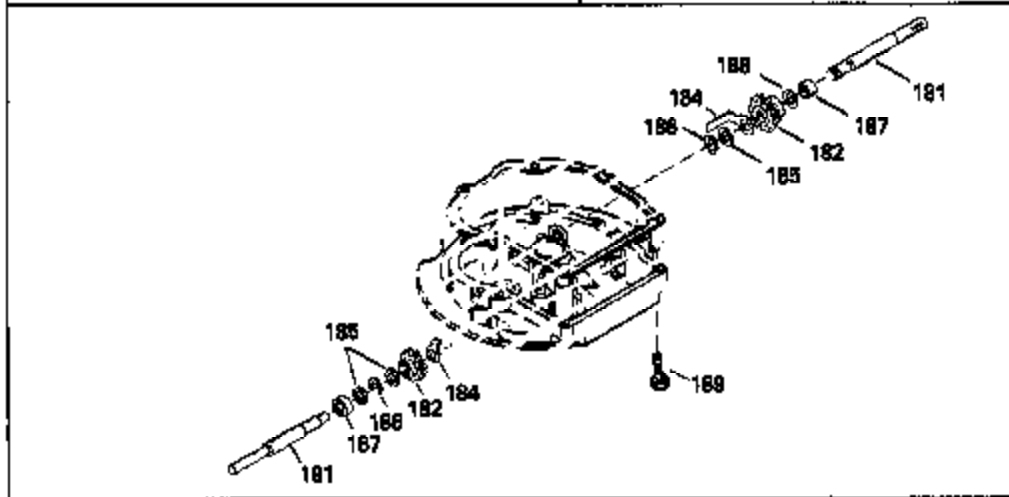

Ref #	Part Number	Qty	Description
50A	34214A		Breather Ass'y. (Incl. 50B, 51 & 52A)
50B	33734		Breather Element
51	30200		Screw, 10-24 x 9/16"
52A	33735		* Breather Gasket
52B	35496		Breather Tube
86	35505		Air Cleaner Tube Clamp
88	35504		Air Cleaner Tube
92	35518		Ground Wire
100	30200		Screw, 10-24 x 9/16"
102A	35480		Fuel Cap Retainer
102	35355		Fuel Cap
121	650795		Screw, 1/4-20 x 2-1/4"
122	33753		Locking Plate
130	650816		Flywheel Nut
131	650815		Belleville Washer
172A	611119		Body Connector
192	650884		Screw, 8-32 x 1/2"
198A	35168		Rope Guide Bracket
228	34985		Starter Rope Retainer
240	35631		Fuel Tank (Incl. 102 & 241)
241	650900		"U" Type Nut Clip, 10-32
242	35510		Recoil Grill
243	650898		Screw, 10-32 x 27/32"
244A	35705		Air Cleaner Filter (Poly)
244	35500		Air Cleaner Filter
245	650899		Screw, 10-32 x 2-3/32"
246	35531		Air Cleaner Cover