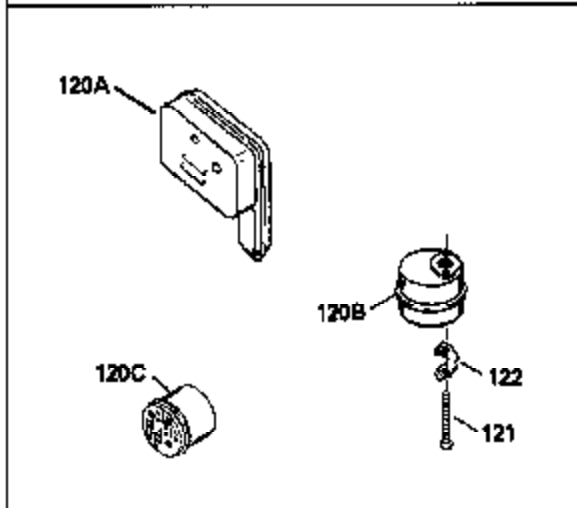

Ref #	Part Number	Qty	Description
50A	34214A		Breather Ass'y. (Incl. 50B, 51 & 52A)
50B	33734		Breather Element
51	30200		Screw, 10-24 x 9/16"
52A	33735		* Breather Gasket
52B	35496		Breather Tube
86	35505		Air Cleaner Tube Clamp
88	35504		Air Cleaner Tube
92	35518		Ground Wire
100	30200		Screw, 10-24 x 9/16"
102A	35480		Fuel Cap Retainer
102	35355		Fuel Cap
121	650795		Screw, 1/4-20 x 2-1/4"
122	33753		Locking Plate
130	650816		Flywheel Nut
131	650815		Belleville Washer
172A	611119		Body Connector
192	650884		Screw, 8-32 x 1/2"
198A	35168		Rope Guide Bracket
228	34985		Starter Rope Retainer
240	35631		Fuel Tank (Incl. 102 & 241)
241	650900		"U" Type Nut Clip, 10-32
242	35510		Recoil Grill
243	650898		Screw, 10-32 x 27/32"
244A	35705		Air Cleaner Filter (Poly)
244	35500		Air Cleaner Filter
245	650899		Screw, 10-32 x 2-3/32"
246	35531		Air Cleaner Cover