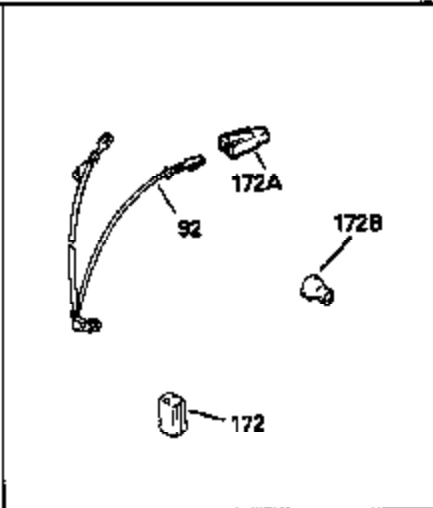

Ref #	Part Number	Qty	Description
51	30200		Screw, 10-24 x 9/16"
92	34231		Ground Wire
98	34480		Blower Housing
100	30200		Screw, 10-24 x 9/16"
102	35355		Fuel Cap
121	650795		Screw, 1/4-20 x 2-1/4"
122	33753		Locking Plate
130	650816		Flywheel Nut
131	650815		Belleville Washer
134	34113		Blower Housing Plug
181	33774		P.T.O. Shaft
182	33401		R.H. Worm Gear
184	31745		Washer
185	31787		Washer
186	31749		Retaining Ring
187	31744		Oil Seal
188	31747		Washer
189	650492		Screw, 1/4-20 x 2-1/4"
192	650802		Screw, 1/4-20 x 5/8"
256	590531		Side Mount Starter