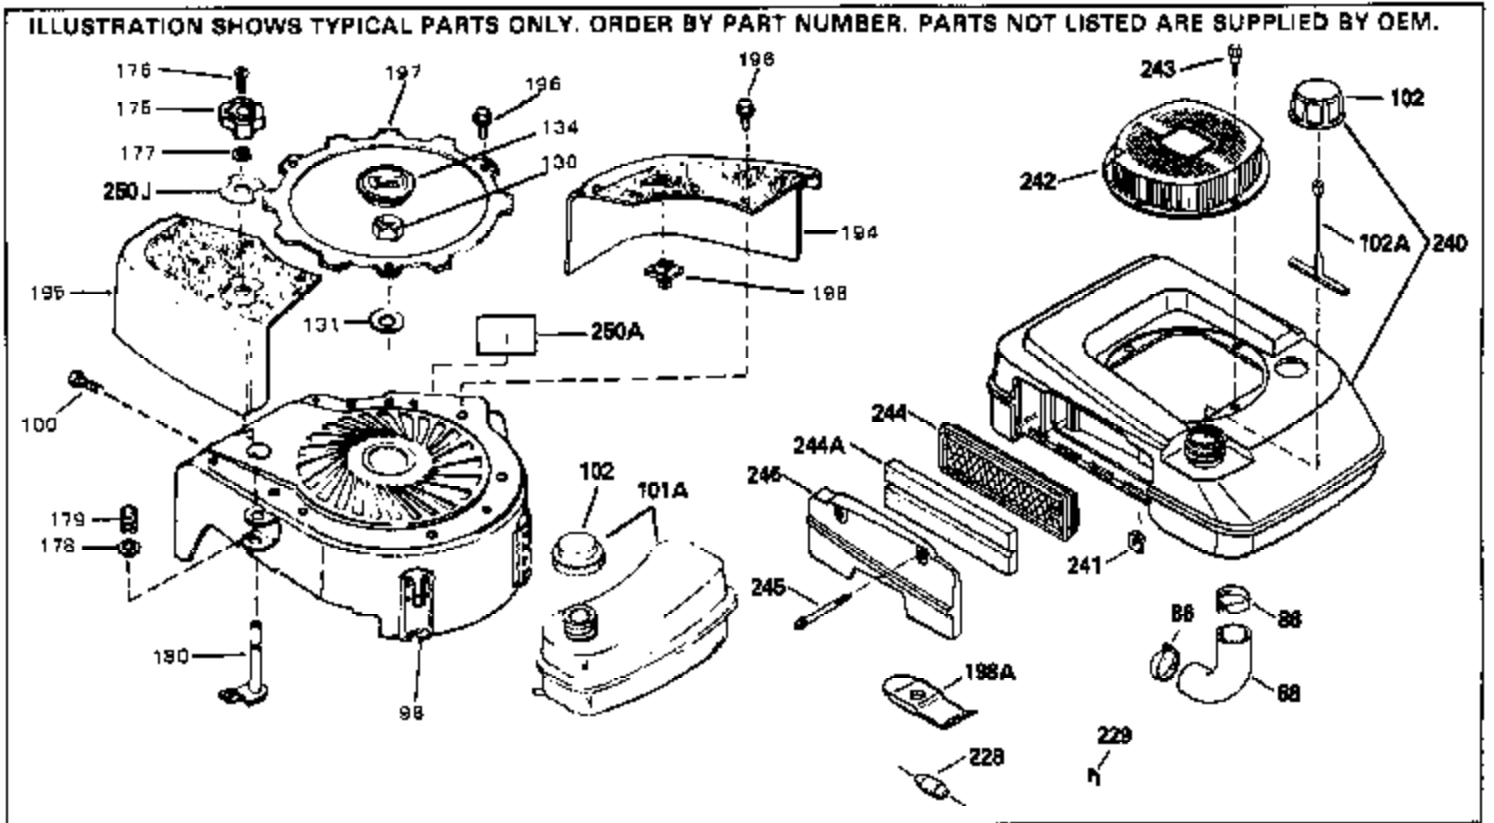

Ref #	Part Number	Qty	Description
51	30200		Screw, 10-24 x 9/16"
92	34231		Ground Wire
98	34480		Blower Housing
100	30200		Screw, 10-24 x 9/16"
102	35355		Fuel Cap
121	650795		Screw, 1/4-20 x 2-1/4"
122	33753		Locking Plate
130	650816		Flywheel Nut
131	650815		Belleville Washer
134	34113		Blower Housing Plug
181	33774		P.T.O. Shaft
182	33401		R.H. Worm Gear
184	31745		Washer
185	31787		Washer
186	31749		Retaining Ring
187	31744		Oil Seal
188	31747		Washer
189	650492		Screw, 1/4-20 x 2-1/4"
192	650802		Screw, 1/4-20 x 5/8"
256	590531		Side Mount Starter