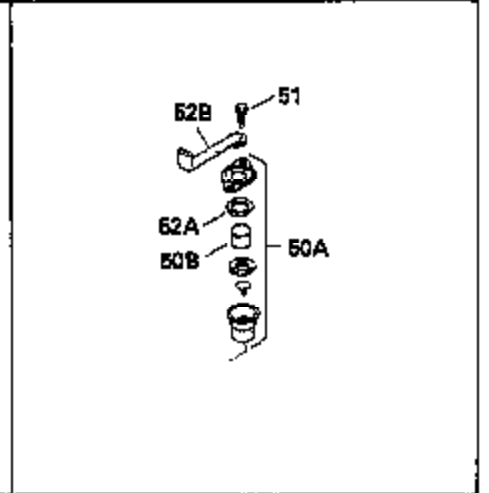

Ref #	Part Number	Qty	Description
51	30200		Screw, 10-24 x 9/16"
92	34961		Ground Wire
100	30200		Screw, 10-24 x 9/16"
102	35355		Fuel Cap
121	650795		Screw, 1/4-20 x 2-1/4"
122	33753		Locking Plate
130	650816		Flywheel Nut
131	650815		Belleville Washer
192	650884		Screw, 8-32 x 1/2"
228	34985		Starter Rope Retainer
229	35025		Starter Retainer Staple
250A	35391		Instruction Decal