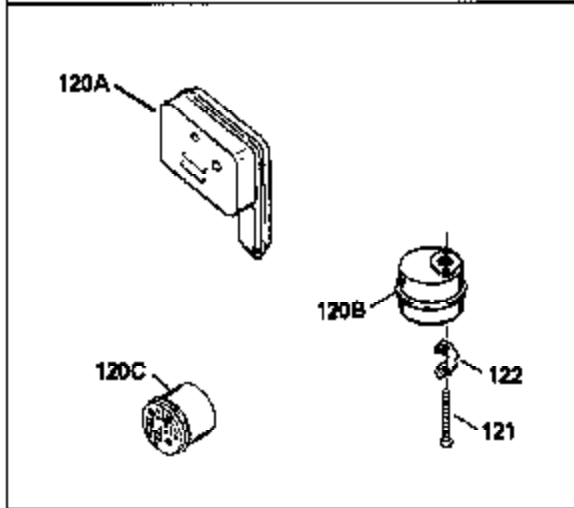

Ref #	Part Number	Qty	Description
51	30200		Screw, 10-24 x 9/16"
92	34961		Ground Wire
100	30200		Screw, 10-24 x 9/16"
102	35355		Fuel Cap
121	650795		Screw, 1/4-20 x 2-1/4"
122	33753		Locking Plate
130	650816		Flywheel Nut
131	650815		Belleville Washer
192	650884		Screw, 8-32 x 1/2"
228	34985		Starter Rope Retainer
229	35025		Starter Retainer Staple
250A	35391		Instruction Decal