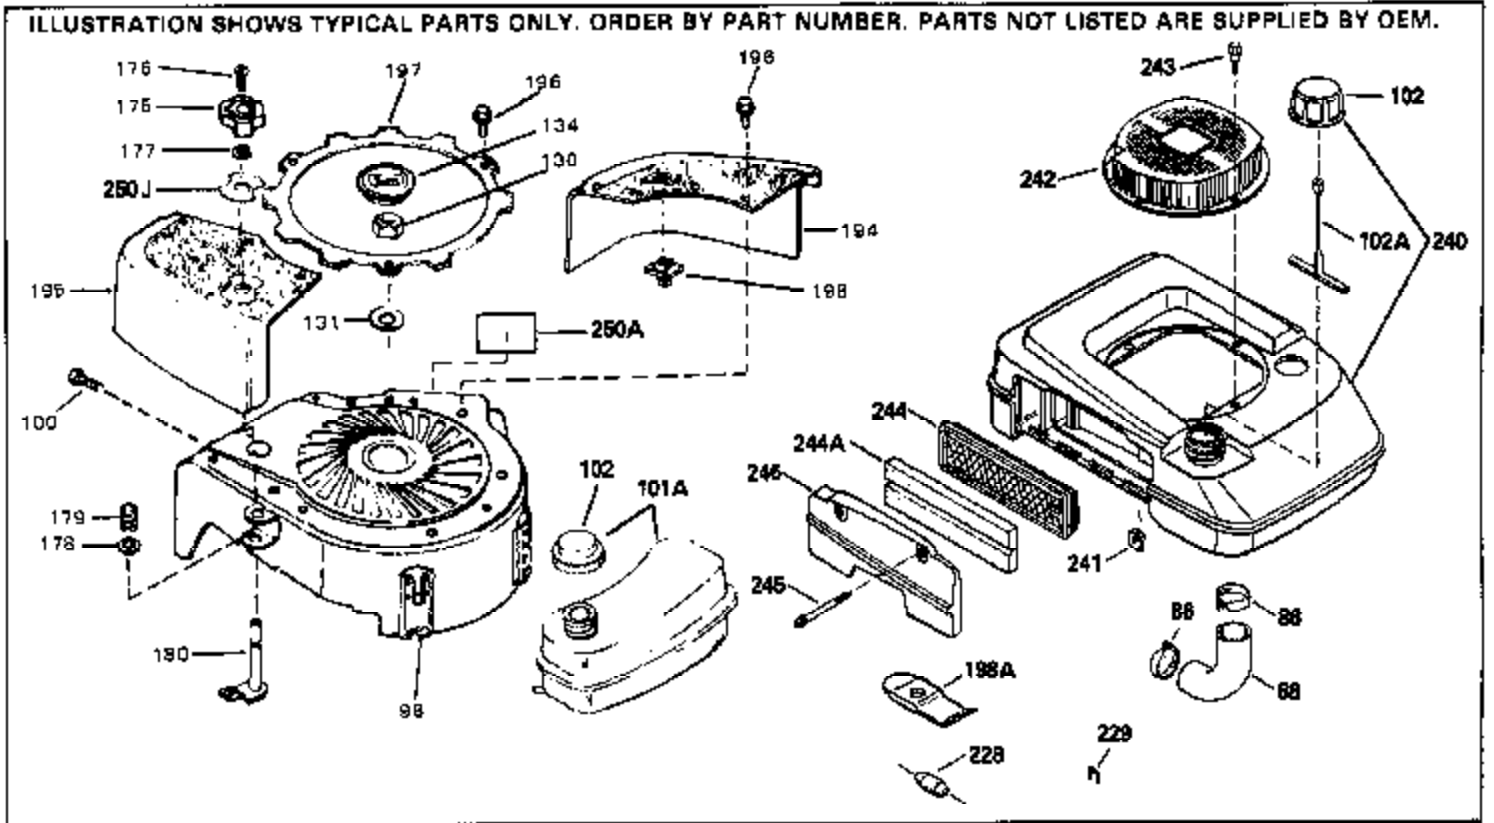

Ref #	Part Number	Qty	Description
51	30200		Screw, 10-24 x 9/16"
92	34961		Ground Wire
100	30200		Screw, 10-24 x 9/16"
102	35355		Fuel Cap
121	650795		Screw, 1/4-20 x 2-1/4"
122	33753		Locking Plate
130	650816		Flywheel Nut
131	650815		Belleville Washer
192	650884		Screw, 8-32 x 1/2"
228	34985		Starter Rope Retainer
229	35025		Starter Retainer Staple
250A	35391		Instruction Decal