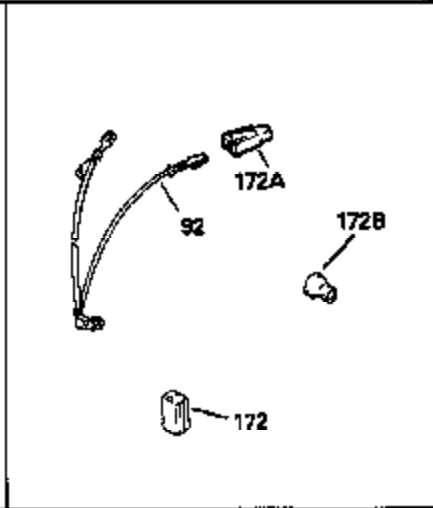

Ref #	Part Number	Qty	Description
51	30200		Screw, 10-24 x 9/16"
92	34961		Ground Wire
100	30200		Screw, 10-24 x 9/16"
102	35355		Fuel Cap
121	650795		Screw, 1/4-20 x 2-1/4"
122	33753		Locking Plate
130	650816		Flywheel Nut
131	650815		Belleville Washer
192	650884		Screw, 8-32 x 1/2"
228	34985		Starter Rope Retainer
229	35025		Starter Retainer Staple
250A	35391		Instruction Decal