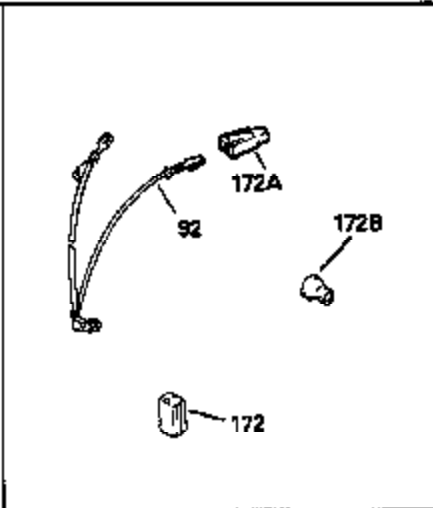

Ref #	Part Number	Qty	Description
51	30200		Screw, 10-24 x 9/16"
92	34231		Ground Wire
92A	34084		Ground Wire
98	34480		Blower Housing
100	30200		Screw, 10-24 x 9/16"
102	35355		Fuel Cap
120A	33566		Muffler
121	792005		Screw, 1/4-20 x 2-1/2"
122	33753		Locking Plate
130	650816		Flywheel Nut
131	650815		Belleville Washer
134	34113		Blower Housing Plug
181	31748		P.T.O. Shaft
182	31746		Worm Gear
184	31745		Washer
185	31787		Washer
186	31749		Retaining Ring
187	31744		Oil Seal
188	31747		Washer
189	650492		Screw, 1/4-20 x 2-1/4"
192	650802		Screw, 1/4-20 x 5/8"
256	590531		Side Mount Starter