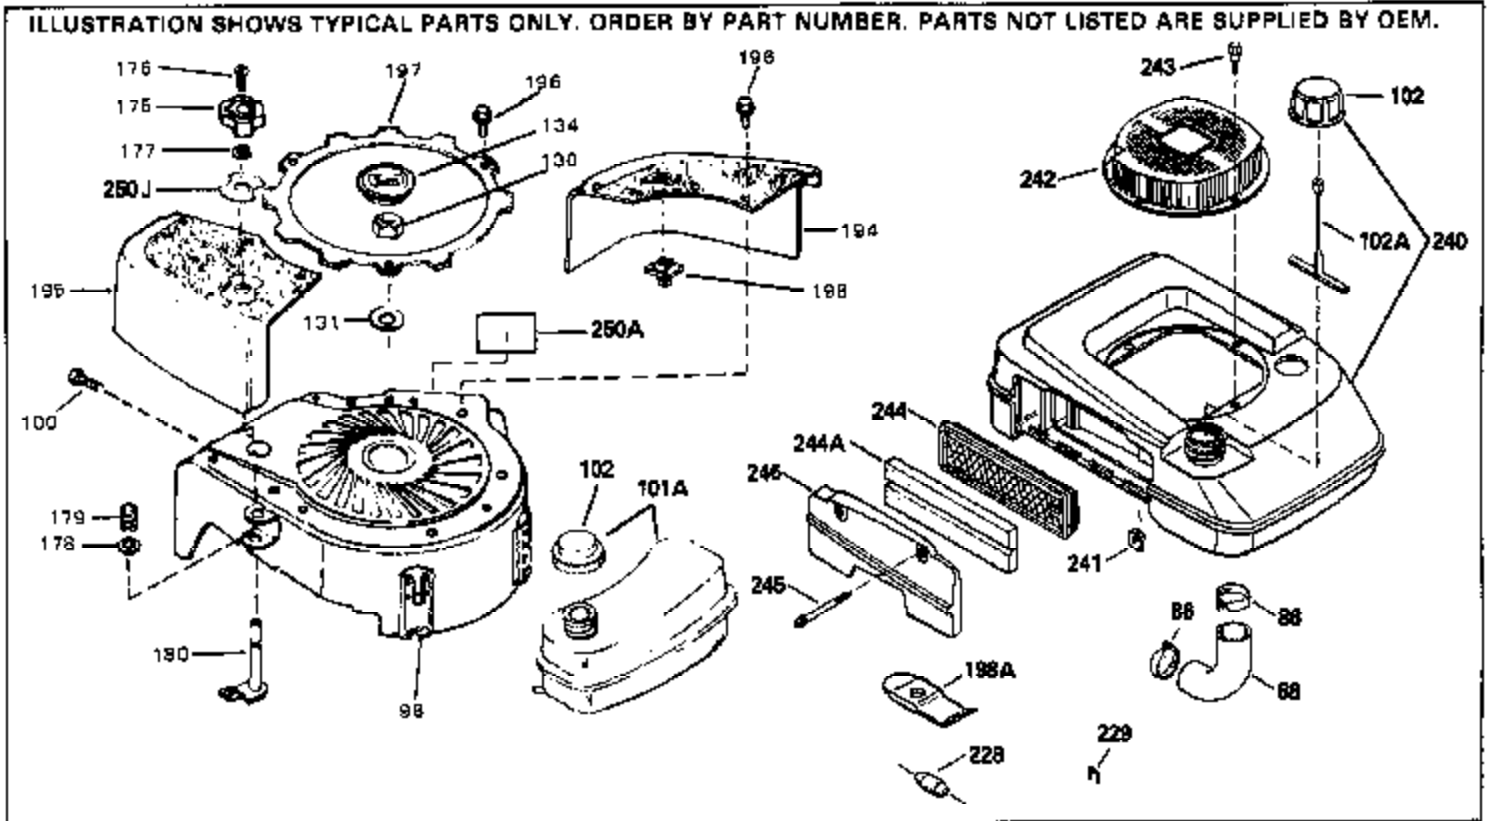

Ref #	Part Number	Qty	Description
51	30200		Screw, 10-24 x 9/16"
92	34231		Ground Wire
92A	34084		Ground Wire
98	34480		Blower Housing
100	30200		Screw, 10-24 x 9/16"
102	35355		Fuel Cap
120A	33566		Muffler
121	792005		Screw, 1/4-20 x 2-1/2"
122	33753		Locking Plate
130	650816		Flywheel Nut
131	650815		Belleville Washer
134	34113		Blower Housing Plug
181	31748		P.T.O. Shaft
182	31746		Worm Gear
184	31745		Washer
185	31787		Washer
186	31749		Retaining Ring
187	31744		Oil Seal
188	31747		Washer
189	650492		Screw, 1/4-20 x 2-1/4"
192	650802		Screw, 1/4-20 x 5/8"
256	590531		Side Mount Starter