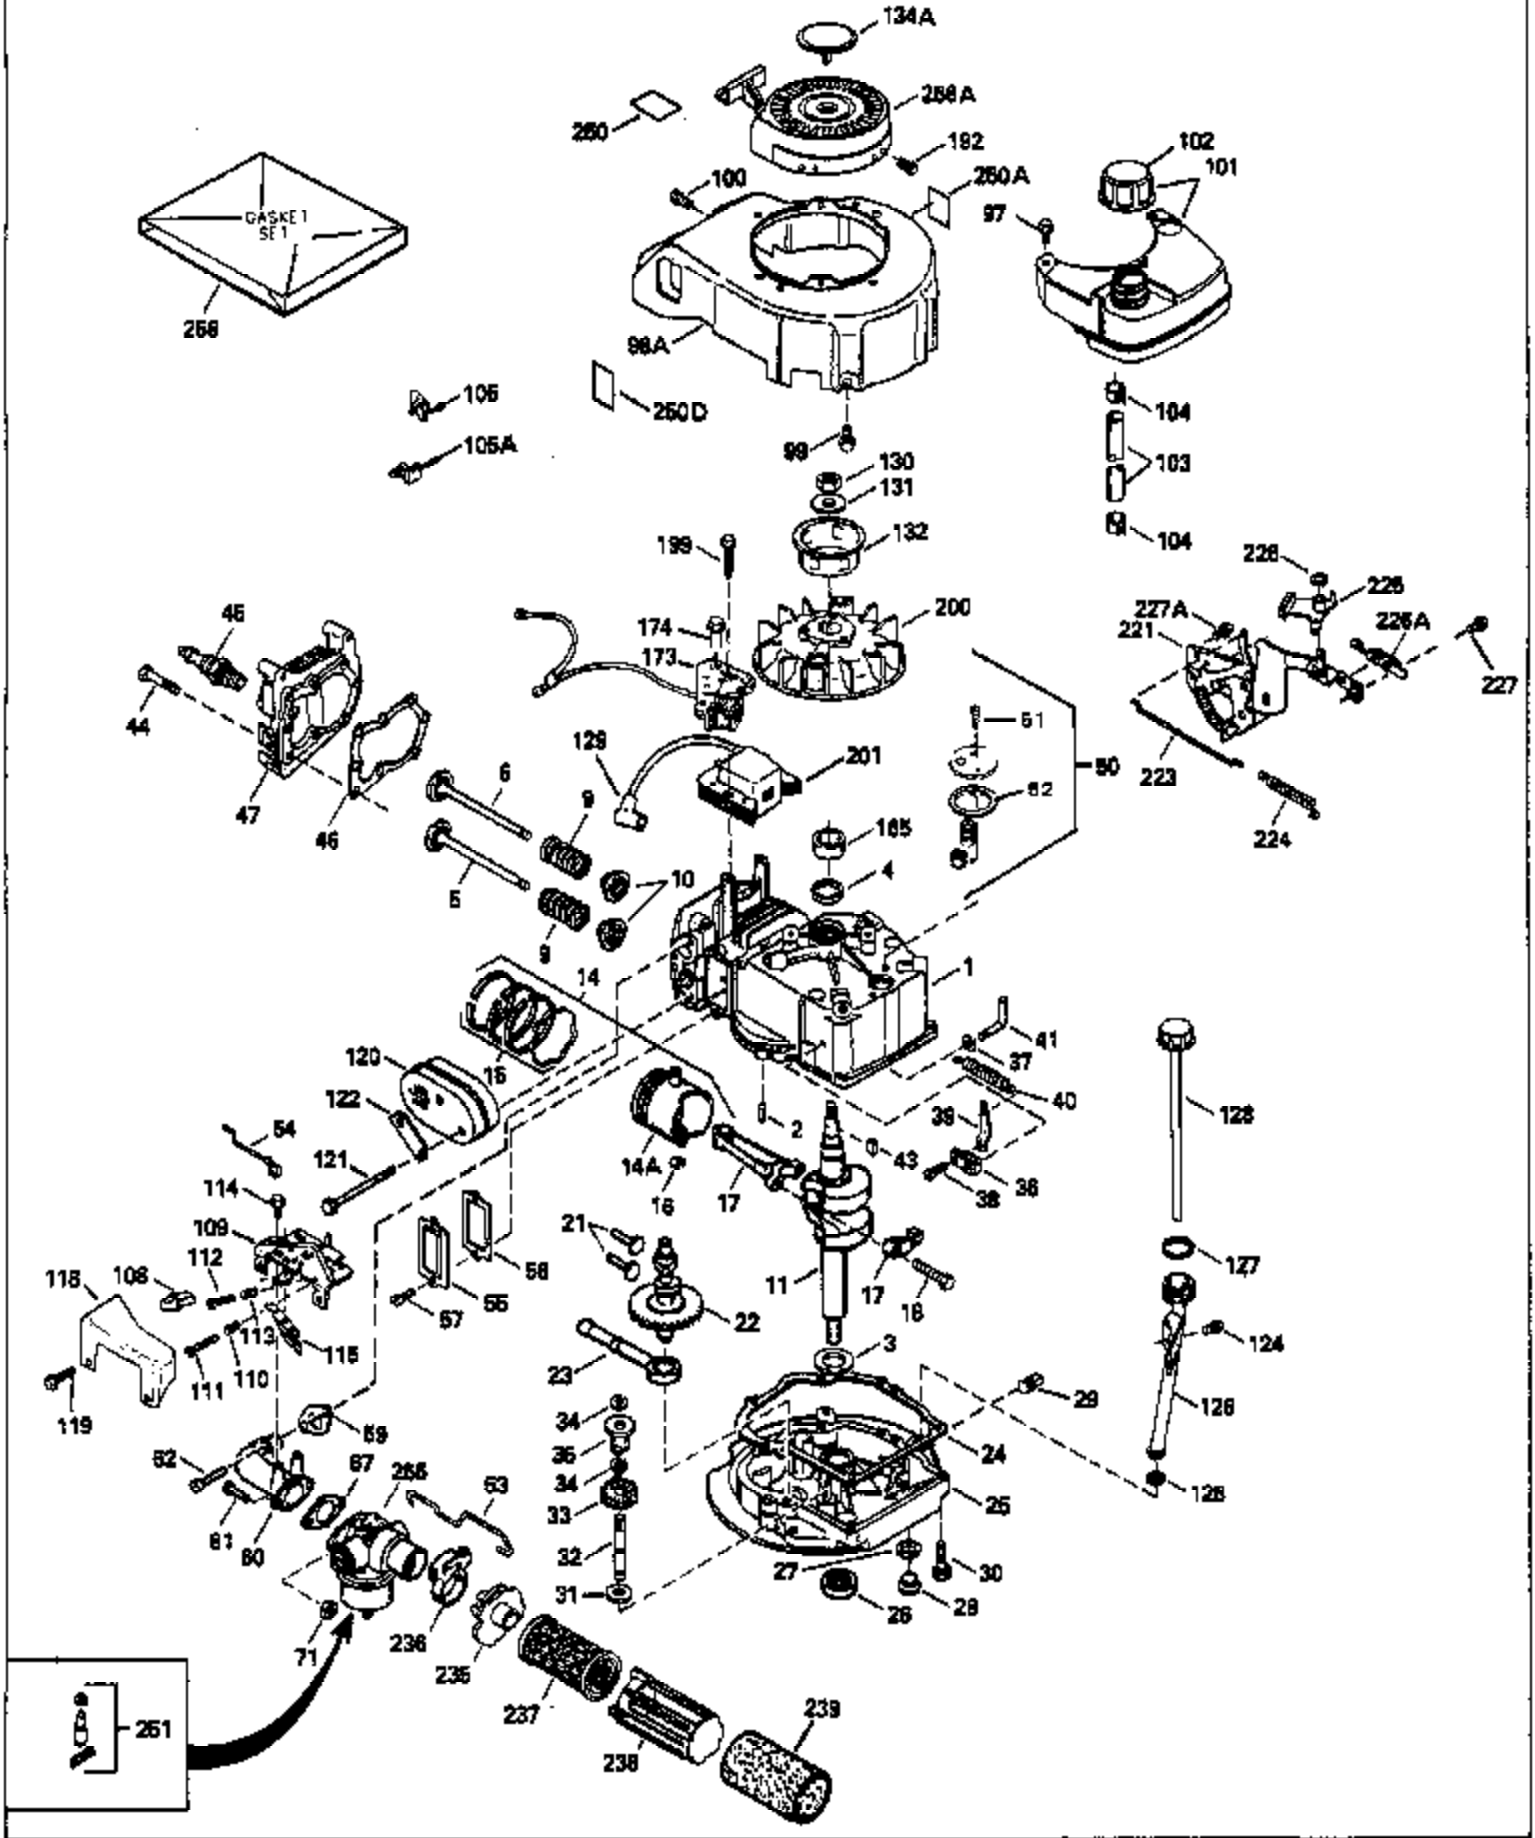

ILLUSTRATION SHOWS TYPICAL PARTS ONLY. ORDER BY PART NUMBER. PARTS NOT LISTED ARE SUPPLIED BY OEM.

Ref #	Part Number	Qty	Description
1	34959		Cylinder Ass'y. (Incl. 2, 4, 50, 51 & 52)
2	26727		Dowel Pin
4	32600		Oil Seal
5	29313C		Exhaust Valve (Std.) (Incl.10)
5	29315C		Exhaust Valve (1/32" OS) (Incl. 10)
6	29314B		Intake Valve (Std.) (Incl. 10)
6	29315C		Intake Valve (1/32" OS) (Incl. 10)
9	31672		Valve Spring
10	31673		Lower Valve Spring Cap
11	34451		Crankshaft
14A	35541		Piston & Pin Ass'y. (Std.) (Incl. 16)
14A	35542		Piston & Pin Ass'y. (.010 OS) (Incl. 16)
14A	35543		Piston & Pin Ass'y. (.020 OS) (Incl. 16)
14	35544		Piston, Pin & Ring Set (Std.)
14	35545		Piston, Pin & Ring Set (.010 OS)
14	35546		Piston, Pin & Ring Set (.020 OS)
15	35547		Ring Set (Std.)
15	35548		Ring Set (.010 OS)
15	35549		Ring Set (.020 OS)
16	20381		Piston Pin Retaining Ring
17	30963B		Connecting Rod (Incl. 18)
18	32610A		Connecting Rod Bolt
21	27241		Valve Lifter
22	33148A		Camshaft (Compression Release)
23	29914		Oil Pump Ass'y.
24	35261		* Mounting Flange Gasket
25	33521C		Mounting Flange (Incl. 26 thru 29, 32 & 187)
26	26208		Oil Seal
28	27244		Oil Drain Plug
30	650488		Screw, 1/4-20 x 1-1/4"
31	35479		Washer
32	30574		Governor Shaft
33	30591		Governor Gear Ass'y. (Incl. 31)
34	29193		Retaining Ring
35	30588A		Governor Spool
36	31335		Governor Lever Clamp
37	28277		Washer
38	650548		Screw, 8-32 x 5/16"
39	31383A		Governor Lever
40	31361		Extension Spring
41	31513		Governor Rod
43	611004		Flywheel Key
44	6021A		Screw, 5/16-18 x 1-1/2"
45	35395		Resistor Spark Plug (RJ19LM)
46	32643A		* Cylinder Head Gasket
47	34335		Cylinder Head
50	34215		Breather Ass'y. (Incl. 51 & 52)
51	30200		Screw, 10-24 x 9/16"
52	32760A		* Breather Gasket
53	34336		Throttle Link
54	34337		Governor Link
55	32755		Valve Spring Box Cover
56	27234A		* Valve Spring Cover Gasket
57	650128		Screw, 10-24 x 1/2"
59	34690A		* Intake Pipe Gasket
60	31384A		Intake Pipe (Incl. 59)
61	6201		Screw, 1/4-28 x 7/8"
62	650451		Screw, 1/4-20 x 1"