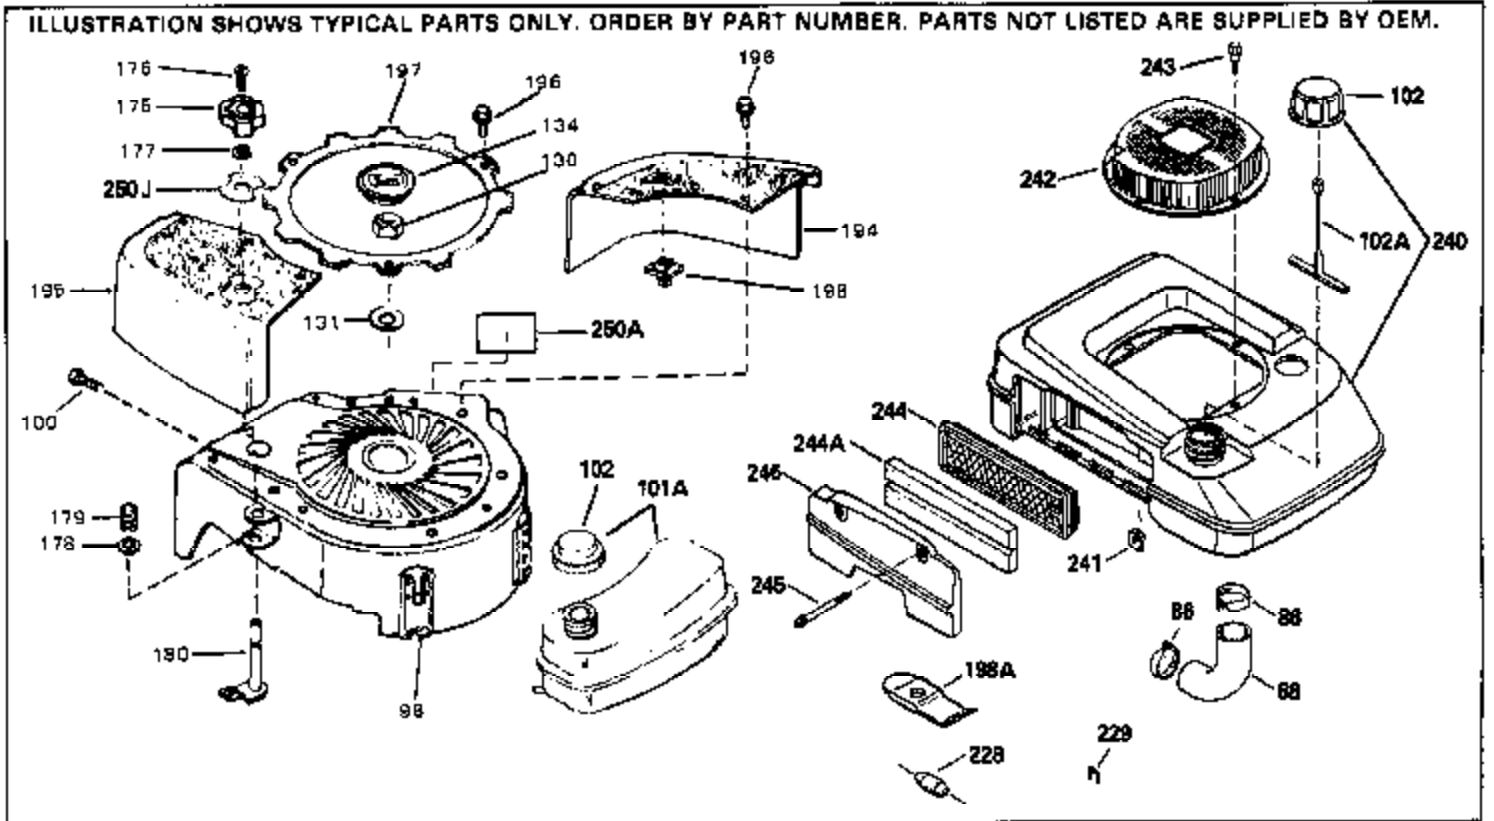

Ref #	Part Number	Qty	Description
51	30200		Screw, 10-24 x 9/16"
92	34231		Ground Wire
98	34480		Blower Housing
100	30200		Screw, 10-24 x 9/16"
102	35355		Fuel Cap
120A	34613		Muffler
121	650795		Screw, 1/4-20 x 2-1/4"
122	33753		Locking Plate
130	650816		Flywheel Nut
131	650815		Belleville Washer
134	34113		Blower Housing Plug
181	31748		P.T.O. Shaft
182	31746		Worm Gear
184	31745		Washer
185	31787		Washer
186	31749		Retaining Ring
187	31744		Oil Seal
188	31747		Washer
189	650492		Screw, 1/4-20 x 2-1/4"
192	650802		Screw, 1/4-20 x 5/8"
256	590531		Side Mount Starter