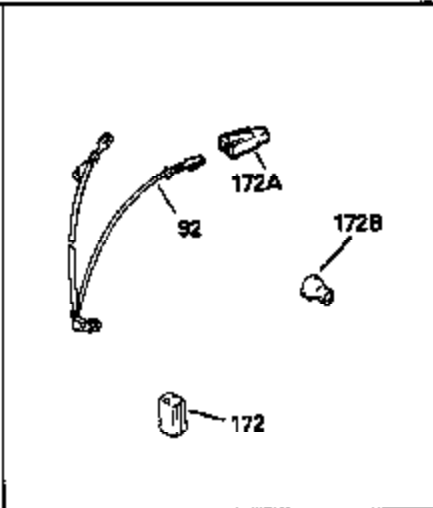

Ref #	Part Number	Qty	Description
51	30200		Screw, 10-24 x 9/16"
92	34231		Ground Wire
98	34480		Blower Housing
100	30200		Screw, 10-24 x 9/16"
102	35355		Fuel Cap
120A	34613		Muffler
121	650795		Screw, 1/4-20 x 2-1/4"
122	33753		Locking Plate
130	650816		Flywheel Nut
131	650815		Belleville Washer
134	34113		Blower Housing Plug
181	31748		P.T.O. Shaft
182	31746		Worm Gear
184	31745		Washer
185	31787		Washer
186	31749		Retaining Ring
187	31744		Oil Seal
188	31747		Washer
189	650492		Screw, 1/4-20 x 2-1/4"
192	650802		Screw, 1/4-20 x 5/8"
256	590531		Side Mount Starter