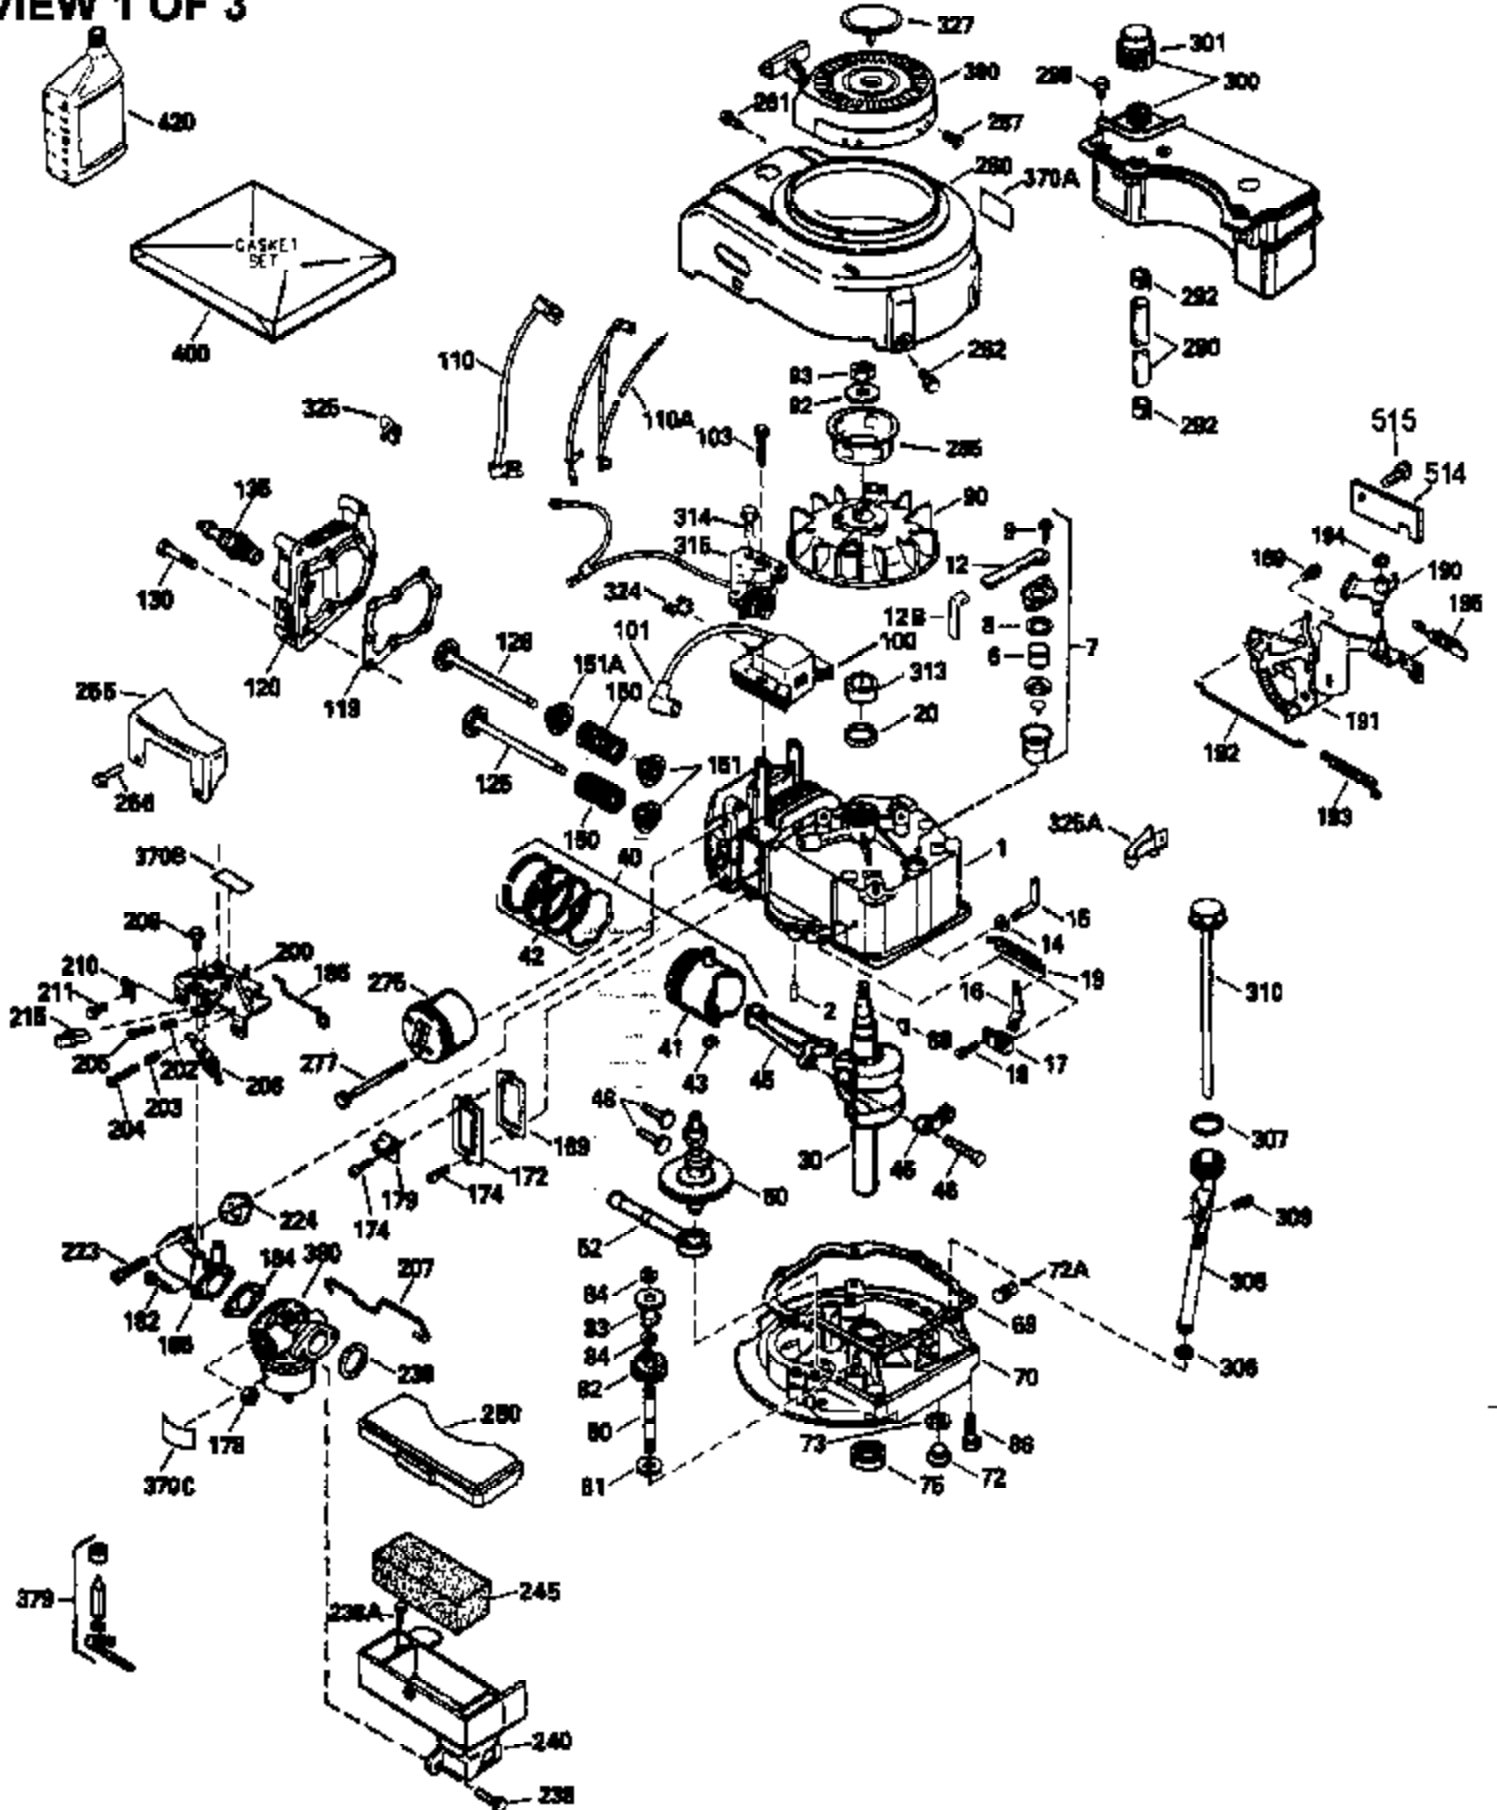

VIEW 1 OF 3

Ref #	Part Number	Qty	Description
1	34959		Cylinder Ass'y. (Incl. 2, 9 & 20)
2	26727		Dowel Pin
7	34215		Breather Ass'y. (Incl. 8 & 9)
8	32760A		* Breather Gasket
9	30200		Screw, 10-24 x 9/16"
14	28277		Washer
15	30589		Governor Rod (Incl. 14)
16	31383A		Governor Lever
17	31335		Governor Lever Clamp
18	650548		Screw, 8-32 x 5/16"
19	31361		Extension Spring
20	32600		Oil Seal
30	34560		Crankshaft
40	35544		Piston, Pin & Ring Set (Std.)
40	35545		Piston, Pin & Ring Set (.010 OS)
40	35546		Piston, Pin & Ring Set (.020 OS)
41	35541		Piston & Pin Ass'y. (Std.) (Incl. 43)
41	35542		Piston & Pin Ass'y. (.010 OS) (Incl. 43)
41	35543		Piston & Pin Ass'y. (.020 OS) (Incl. 43)
42	35547		Ring Set (Std.)
42	35548		Ring Set (.010 OS)
42	35549		Ring Set (.020 OS)
43	20381		Piston Pin Retaining Ring
45	30963B		Connecting Rod (Incl. 46)
46	32610A		Connecting Rod Bolt
48	27241		Valve Lifter
50	33148A		Camshaft (Compression Release)
52	29914		Oil Pump Ass'y.
69	35261		* Mounting Flange Gasket
70	35651B		Mounting Flange (Incl. 72 thru 80)
72	30572		Oil Drain Plug (Incl. 73)
73	28833		* Oil Plug Gasket
75	26208		Oil Seal
80	30574		Governor Shaft
81	30590A		Washer
82	30591		Governor Gear Ass'y. (Incl. 81)
83	30588A		Governor Spool
84	29193		Retaining Ring
86	650488		Screw, 1/4-20 x 1-1/4"
89	611004		Flywheel Key
90	611112		Flywheel
92	650815		Belleville Washer
93	650816		Flywheel Nut
100	34443A		Solid State Ignition
101	610118		Spark Plug Cover
103	650814		Screw, Torx T-15, 10-24 x 1"
110	34231		Ground Wire
119	32643A		* Cylinder Head Gasket
120	34335		Cylinder Head
125	29314B		Intake Valve (Std.) (Incl. 151)
125	29315C		Intake Valve (1/32" OS) (Incl. 151)
126	29313C		Exhaust Valve (Std.) (Incl. 151)
126	29315C		Exhaust Valve (1/32" OS) (Incl. 151)
130	6021A		Screw, 5/16-18 x 1-1/2"
135	35395		Resistor Spark Plug (RJ19LM)
150	31672		Valve Spring
151	31673		Lower Valve Spring Cap
169	27234A		* Valve Spring Cover Gasket