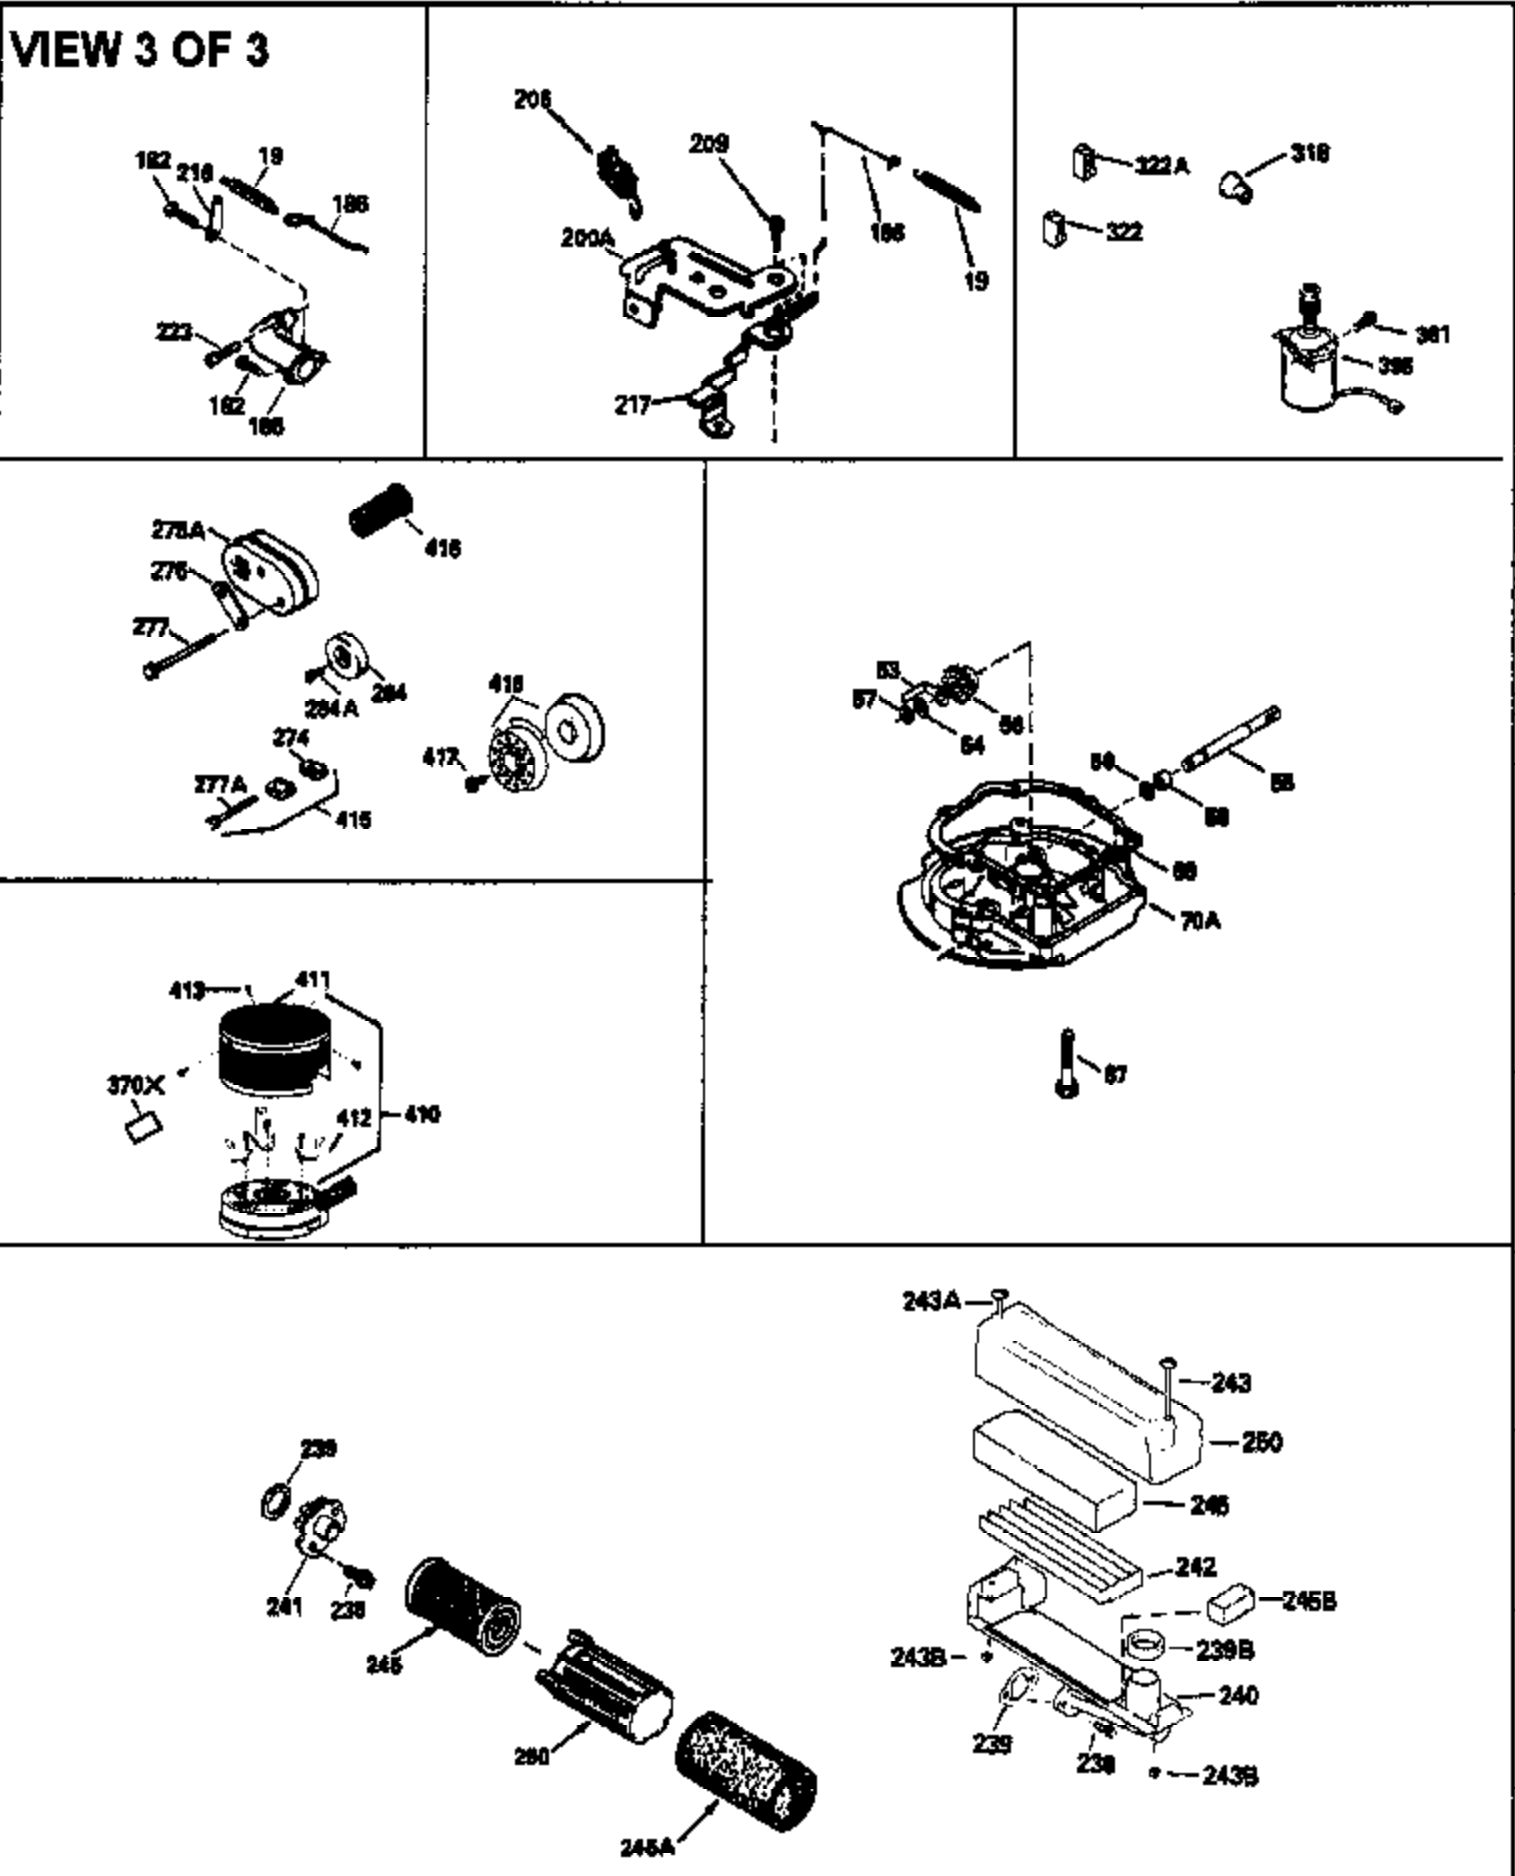

Ref #	Part Number	Qty	Description
19	31361		Extension Spring
69	35261		* Mounting Flange Gasket
182	6201		Screw, 1/4-28 x 7/8"
185	31384A		Intake Pipe (Incl. 224)
186	34337		Governor Link
206	610973		Terminal
209	30200		Screw, 10-24 x 9/16"
223	650451		Screw, 1/4-20 x 1"
238	650932		Screw, 10-32 x 49/64"
239	34338		* Air Cleaner Gasket
241A	35797		Air Cleaner Collar
245A	35066		Air Cleaner Filter
250C	35065		Air Cleaner Cover
260B	35393		Blower Housing
276	33753		Locking Plate
277	792005		Screw, 1/4-20 x 2-1/2"
287B	650884		Screw, 8-32 x 1/2"
300B	34369A		Fuel Tank (Incl. 292 & 301A)
390B	590635		Rewind Starter