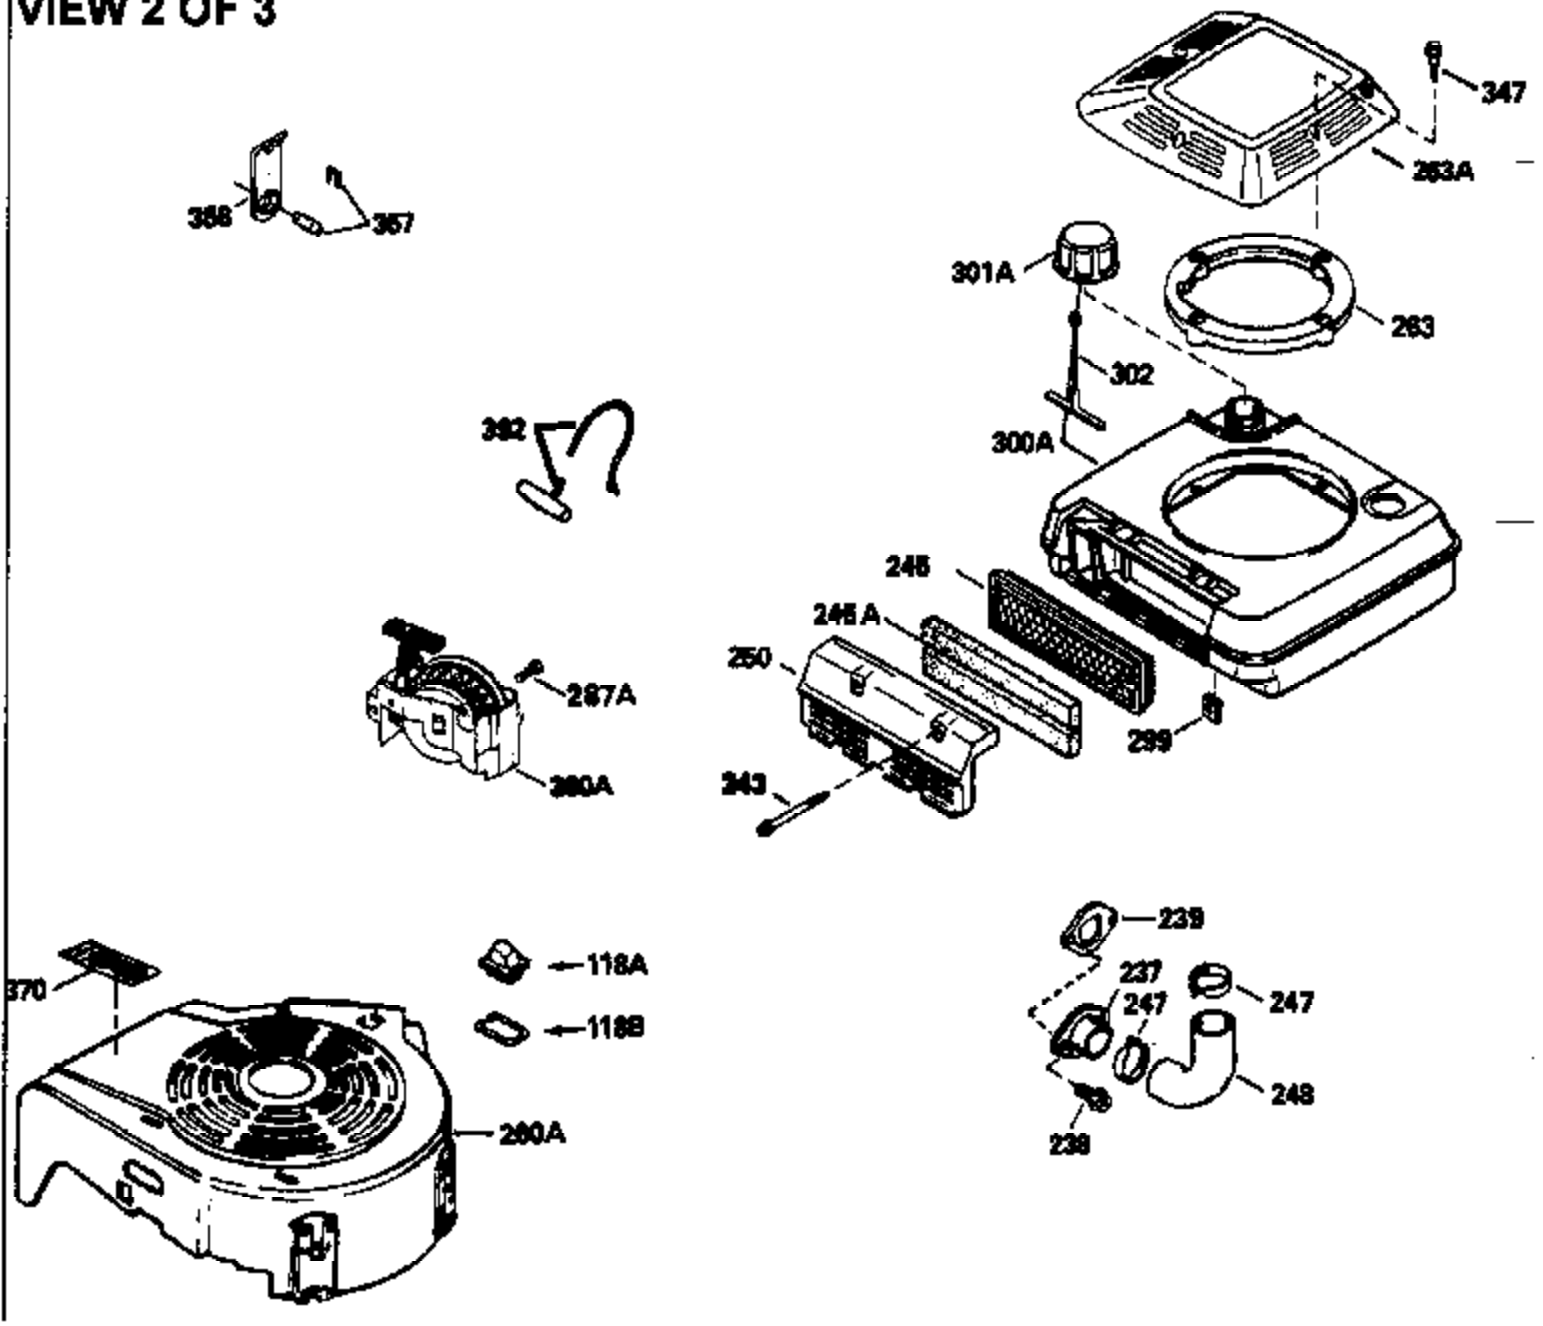

VIEW 2 OF 3

Ref #	Part Number	Qty	Description
238	650932		Screw, 10-32 x 49/64"
239	34338		* Air Cleaner Gasket
241A	35797		Air Cleaner Collar
245A	35066		Air Cleaner Filter
250C	35065		Air Cleaner Cover
260B	35393		Blower Housing
287B	650884		Screw, 8-32 x 1/2"
300B	34369A		Fuel Tank (Incl. 292 & 301A)
301A	35355		Fuel Cap
390B	590635		Rewind Starter