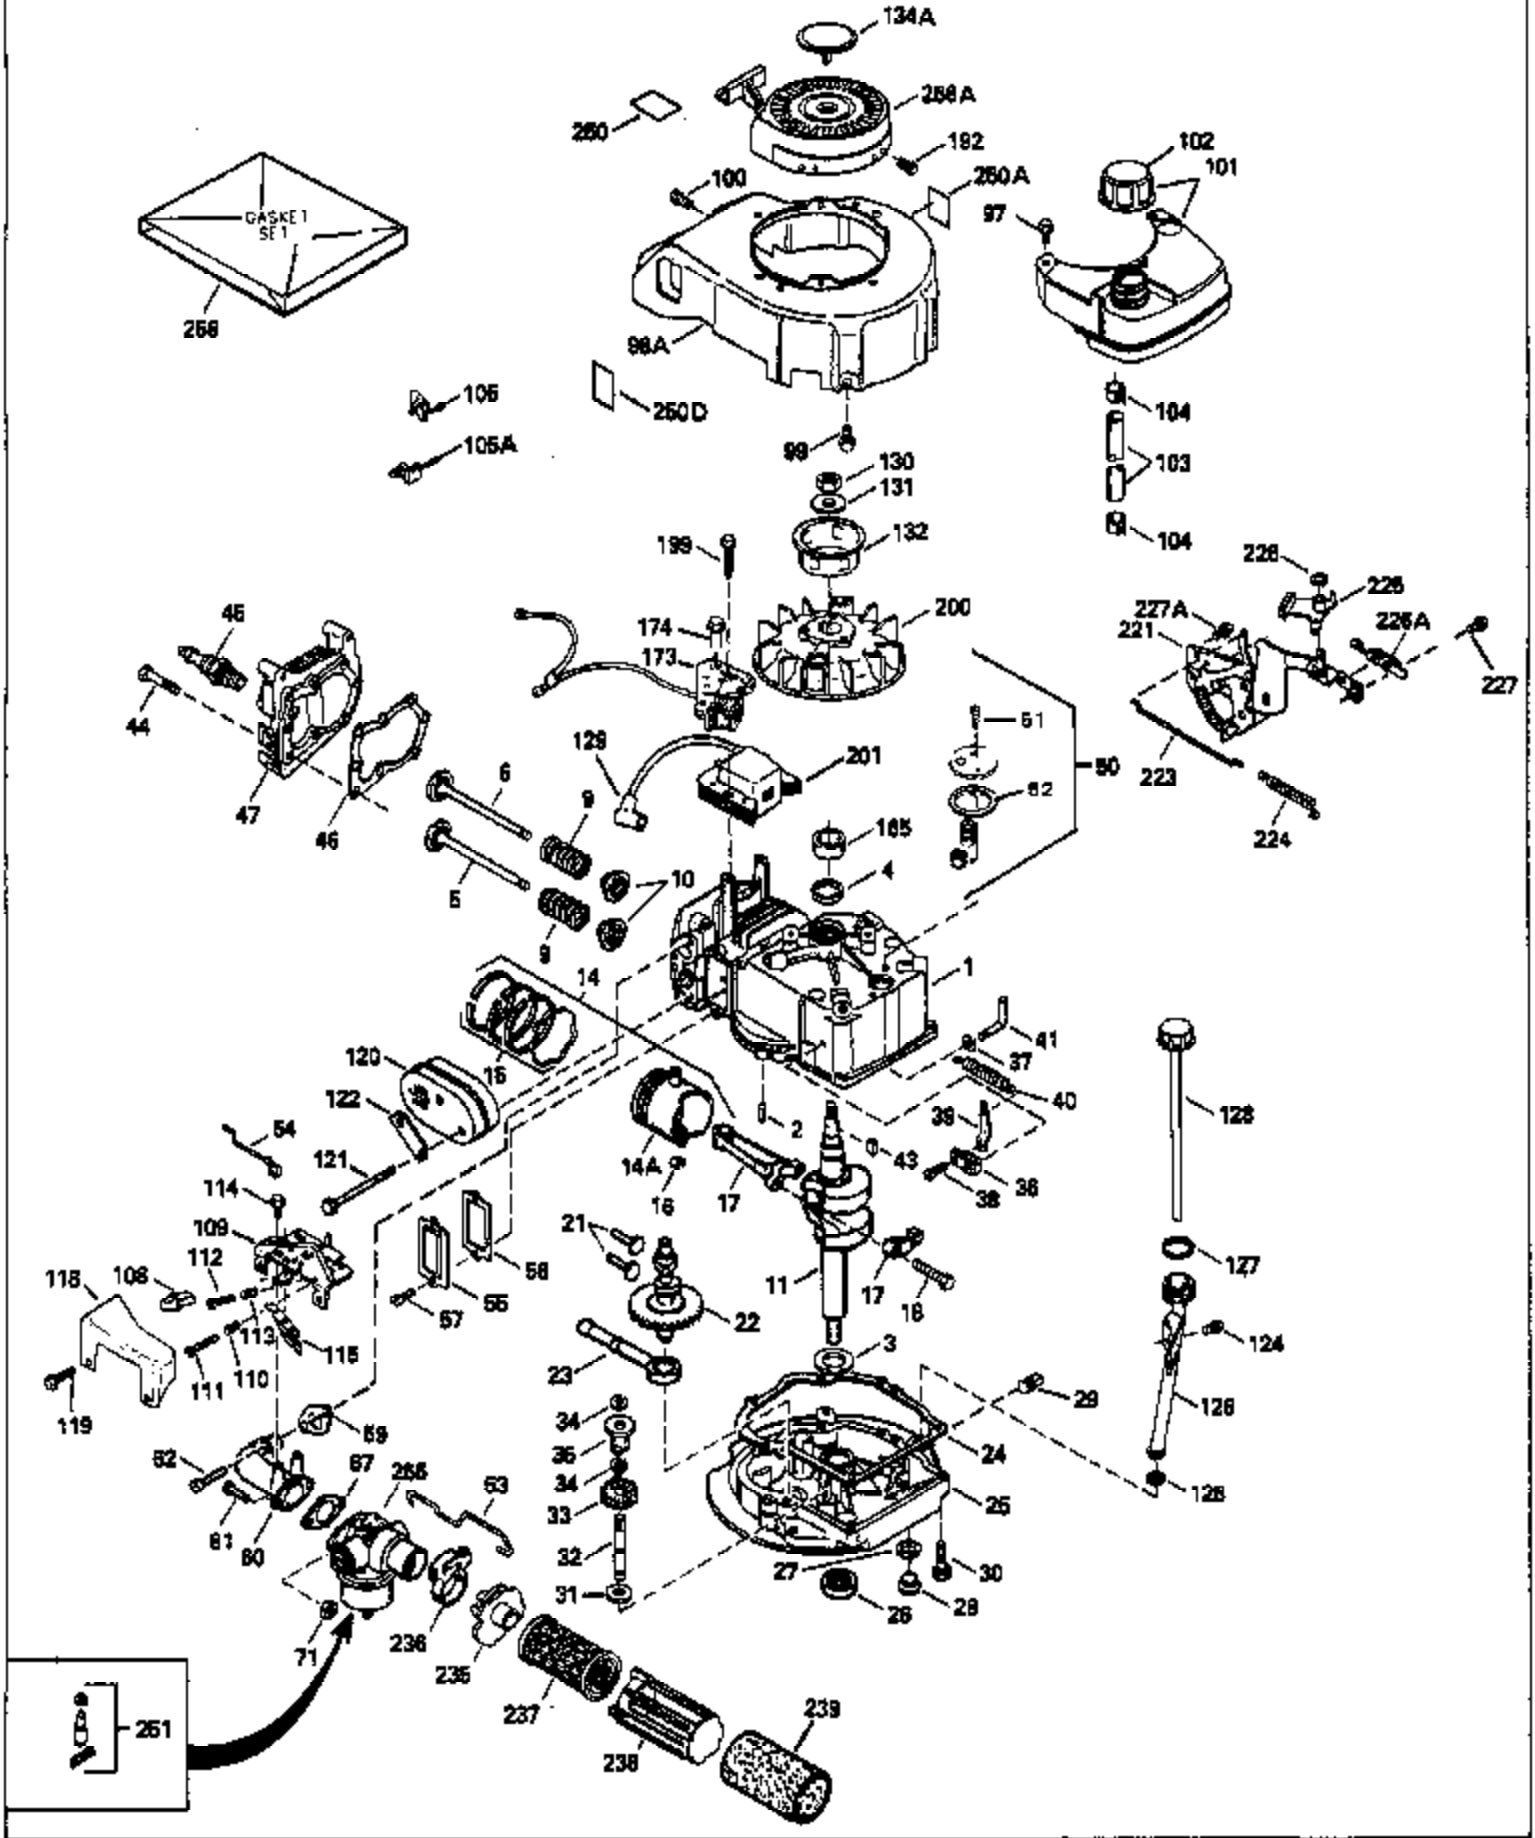

ILLUSTRATION SHOWS TYPICAL PARTS ONLY. ORDER BY PART NUMBER. PARTS NOT LISTED ARE SUPPLIED BY OEM.

Ref #	Part Number	Qty	Description
1	34959		Cylinder Ass'y. (Incl. 2, 4, 50, 51 & 52)
2	26727		Dowel Pin
4	32600		Oil Seal
5	29313C		Exhaust Valve (Std.) (Incl.10)
5	29315C		Exhaust Valve (1/32" OS) (Incl. 10)
6	29314B		Intake Valve (Std.) (Incl. 10)
6	29315C		Intake Valve (1/32" OS) (Incl. 10)
9	31672		Valve Spring
10	31673		Lower Valve Spring Cap
11	34560		Crankshaft
14A	35541		Piston & Pin Ass'y. (Std.) (Incl. 16)
14A	35542		Piston & Pin Ass'y. (.010 OS) (Incl. 16)
14A	35543		Piston & Pin Ass'y. (.020 OS) (Incl. 16)
14	35544		Piston, Pin & Ring Set (Std.)
14	35545		Piston, Pin & Ring Set (.010 OS)
14	35546		Piston, Pin & Ring Set (.020 OS)
15	35547		Ring Set (Std.)
15	35548		Ring Set (.010 OS)
15	35549		Ring Set (.020 OS)
16	20381		Piston Pin Retaining Ring
17	30963B		Connecting Rod (Incl. 18)
18	32610A		Connecting Rod Bolt
21	27241		Valve Lifter
22	33148A		Camshaft (Compression Release)
23	29914		Oil Pump Ass'y.
24	35261		* Mounting Flange Gasket
25	35651		Mounting Flange (Incl. 26, 28, & 32)
26	26208		Oil Seal
28	27244		Oil Drain Plug
30	650488		Screw, 1/4-20 x 1-1/4"
31	35479		Washer
32	30574		Governor Shaft
33	30591		Governor Gear Ass'y. (Incl. 31)
34	29193		Retaining Ring
35	30588A		Governor Spool
36	31335		Governor Lever Clamp
37	28277		Washer
38	650548		Screw, 8-32 x 5/16"
39	31383A		Governor Lever
40	31361		Extension Spring
41	30589		Governor Rod (Incl. 37)
43	611004		Flywheel Key
44	6021A		Screw, 5/16-18 x 1-1/2"
45	35395		Resistor Spark Plug (RJ19LM)
46	32643A		* Cylinder Head Gasket
47	34335		Cylinder Head
50	34215		Breather Ass'y. (Incl. 51 & 52)
51	30200		Screw, 10-24 x 9/16"
52	32760A		* Breather Gasket
53	34336		Throttle Link
54	34337		Governor Link
55	32755		Valve Spring Box Cover
56	27234A		* Valve Spring Cover Gasket
57	650128		Screw, 10-24 x 1/2"
59	34690A		* Intake Pipe Gasket
60	31384A		Intake Pipe (Incl. 59)
61	6201		Screw, 1/4-28 x 7/8"
62	650451		Screw, 1/4-20 x 1"