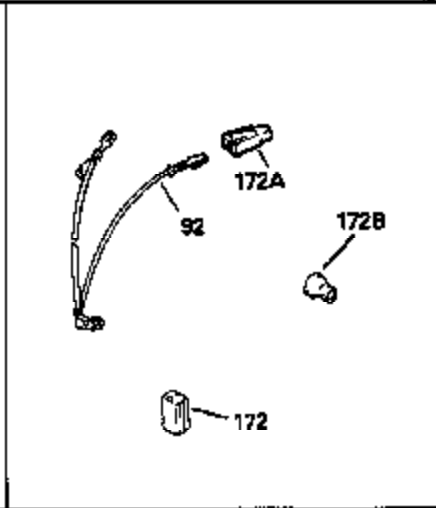

Ref #	Part Number	Qty	Description
51	30200		Screw, 10-24 x 9/16"
92	34231		Ground Wire
98	34480		Blower Housing
100	30200		Screw, 10-24 x 9/16"
102	35355		Fuel Cap
120A	33565		Muffler
121	792005		Screw, 1/4-20 x 2-1/2"
122	33753		Locking Plate
130	650816		Flywheel Nut
131	650815		Belleville Washer
134	34113		Blower Housing Plug
192	650802		Screw, 1/4-20 x 5/8"
256	590531		Side Mount Starter