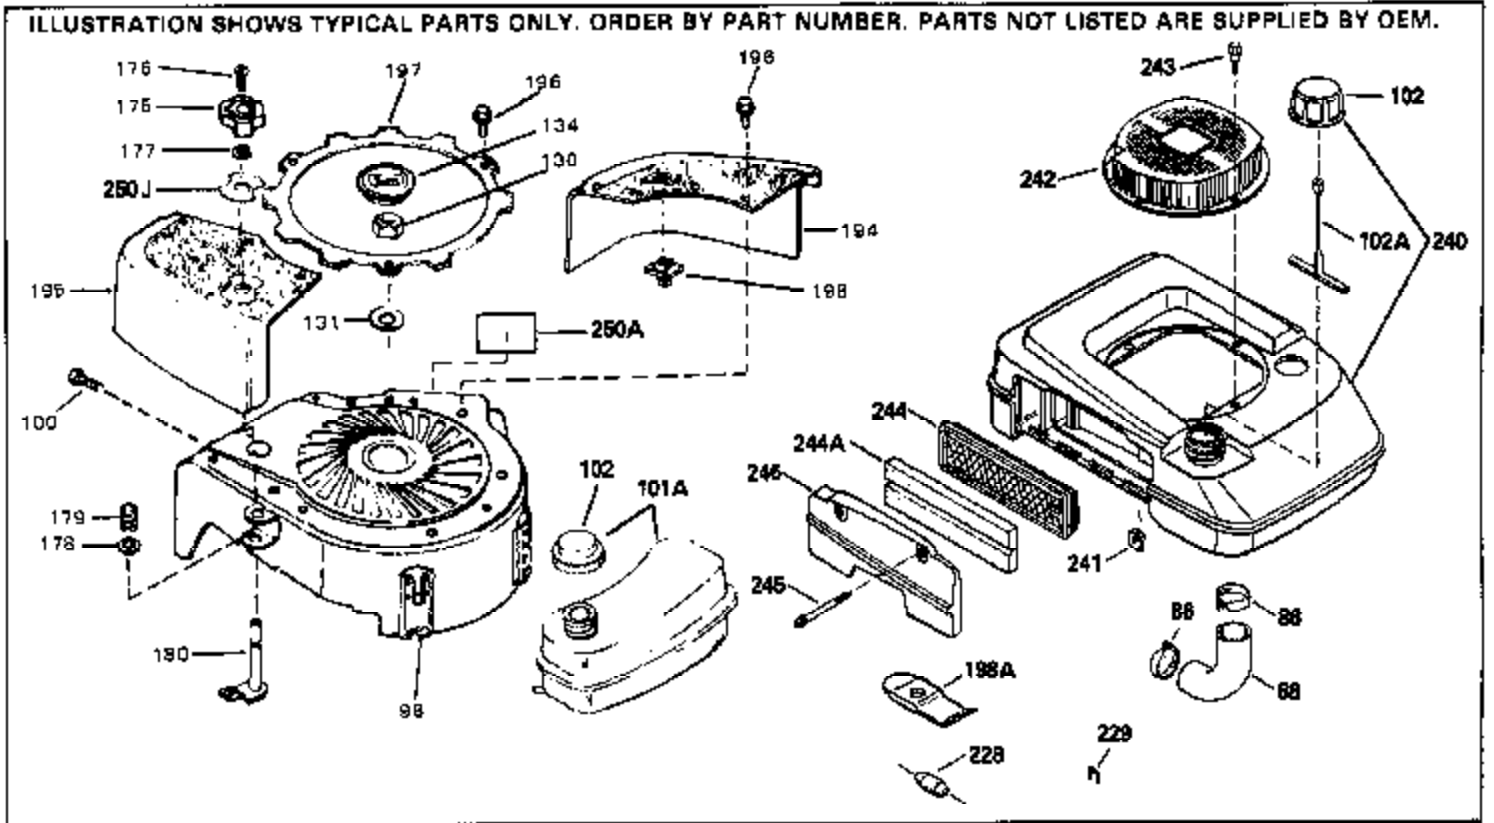

Ref #	Part Number	Qty	Description
51	30200		Screw, 10-24 x 9/16"
92	34231		Ground Wire
98	34480		Blower Housing
100	30200		Screw, 10-24 x 9/16"
102	35355		Fuel Cap
120A	33565		Muffler
121	792005		Screw, 1/4-20 x 2-1/2"
122	33753		Locking Plate
130	650816		Flywheel Nut
131	650815		Belleville Washer
134	34113		Blower Housing Plug
192	650802		Screw, 1/4-20 x 5/8"
256	590531		Side Mount Starter