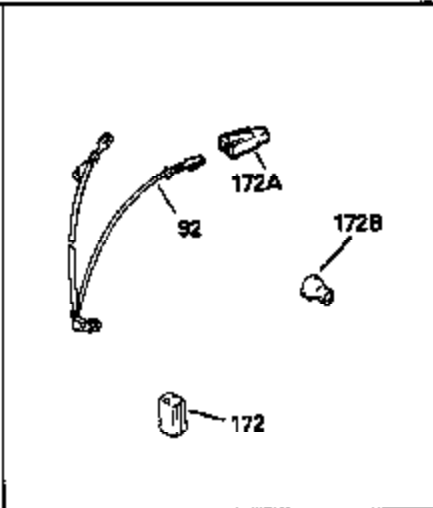

Ref #	Part Number	Qty	Description
51	30200		Screw, 10-24 x 9/16"
92	34231		Ground Wire
98	34480		Blower Housing
100	30200		Screw, 10-24 x 9/16"
102	35355		Fuel Cap
120A	34613		Muffler
121	650795		Screw, 1/4-20 x 2-1/4"
122	33753		Locking Plate
130	650816		Flywheel Nut
131	650815		Belleville Washer
134	34113		Blower Housing Plug
181	33774		P.T.O. Shaft
182	33401		Worm Gear
184	31745		Washer
185	31787		Washer
186	31749		Retaining Ring
187	31744		Oil Seal
188	31747		Washer
189	650492		Screw, 1/4-20 x 2-1/4"
192	650802		Screw, 1/4-20 x 5/8"
256	590531		Side Mount Starter