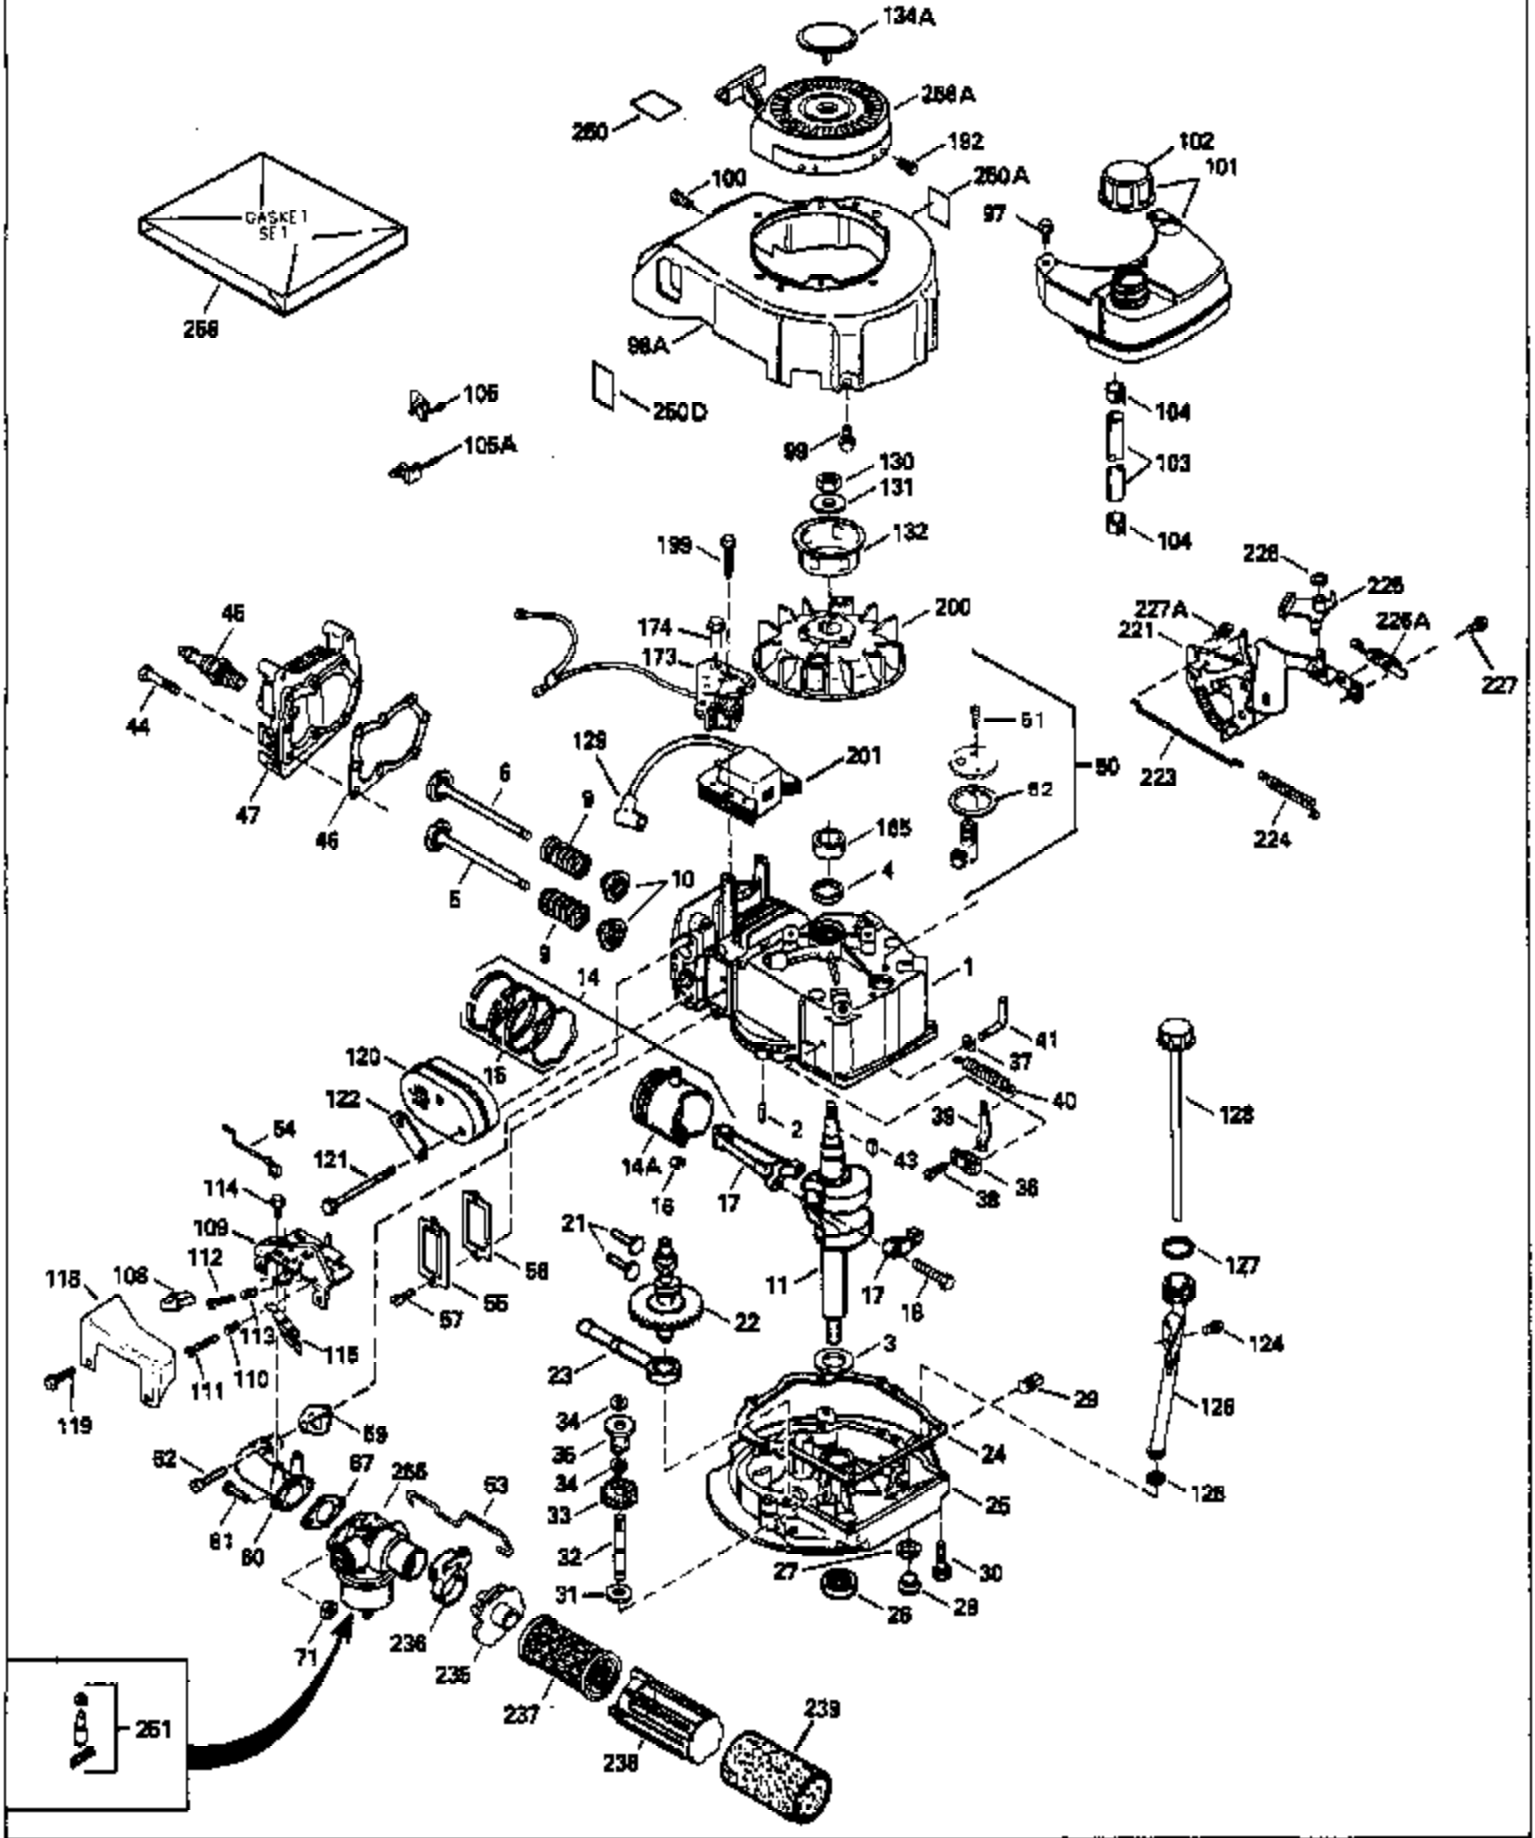

ILLUSTRATION SHOWS TYPICAL PARTS ONLY. ORDER BY PART NUMBER. PARTS NOT LISTED ARE SUPPLIED BY OEM.

Ref #	Part Number	Qty	Description
1	34959		Cylinder Ass'y. (Incl. 2, 4, 50, 51 & 52)
2	26727		Dowel Pin
4	32600		Oil Seal
5	29313C		Exhaust Valve (Std.) (Incl.10)
5	29315C		Exhaust Valve (1/32" OS) (Incl. 10)
6	29314B		Intake Valve (Std.) (Incl. 10)
6	29315C		Intake Valve (1/32" OS) (Incl. 10)
9	31672		Valve Spring
10	31673		Lower Valve Spring Cap
11	34600		Crankshaft
14A	35541		Piston & Pin Ass'y. (Std.) (Incl. 16)
14A	35542		Piston & Pin Ass'y. (.010 OS) (Incl. 16)
14A	35543		Piston & Pin Ass'y. (.020 OS) (Incl. 16)
14	35544		Piston, Pin & Ring Set (Std.)
14	35545		Piston, Pin & Ring Set (.010 OS)
14	35546		Piston, Pin & Ring Set (.020 OS)
15	35547		Ring Set (Std.)
15	35548		Ring Set (.010 OS)
15	35549		Ring Set (.020 OS)
16	20381		Piston Pin Retaining Ring
17	30963B		Connecting Rod (Incl. 18)
18	32610A		Connecting Rod Bolt
21	27241		Valve Lifter
22	33148A		Camshaft (Compression Release)
23	29914		Oil Pump Ass'y.
24	35261		* Mounting Flange Gasket
25	33521C		Mounting Flange (Incl. 26 thru 29, 32 & 187)
26	26208		Oil Seal
28	27244		Oil Drain Plug
30	650488		Screw, 1/4-20 x 1-1/4"
31	35479		Washer
32	30574		Governor Shaft
33	30591		Governor Gear Ass'y. (Incl. 31)
34	29193		Retaining Ring
35	30588A		Governor Spool
36	31335		Governor Lever Clamp
37	28277		Washer
38	650548		Screw, 8-32 x 5/16"
39	31383A		Governor Lever
40	31361		Extension Spring
41	31513		Governor Rod
43	611004		Flywheel Key
44	6021A		Screw, 5/16-18 x 1-1/2"
45	35395		Resistor Spark Plug (RJ19LM)
46	32643A		* Cylinder Head Gasket
47	34335		Cylinder Head
50	34215		Breather Ass'y. (Incl. 51 & 52)
51	30200		Screw, 10-24 x 9/16"
52	32760A		* Breather Gasket
53	34336		Throttle Link
54	34337		Governor Link
55	32755		Valve Spring Box Cover
56	27234A		* Valve Spring Cover Gasket
57	650128		Screw, 10-24 x 1/2"
59	34690A		* Intake Pipe Gasket
60	31384A		Intake Pipe (Incl. 59)
61	6201		Screw, 1/4-28 x 7/8"
62	650451		Screw, 1/4-20 x 1"