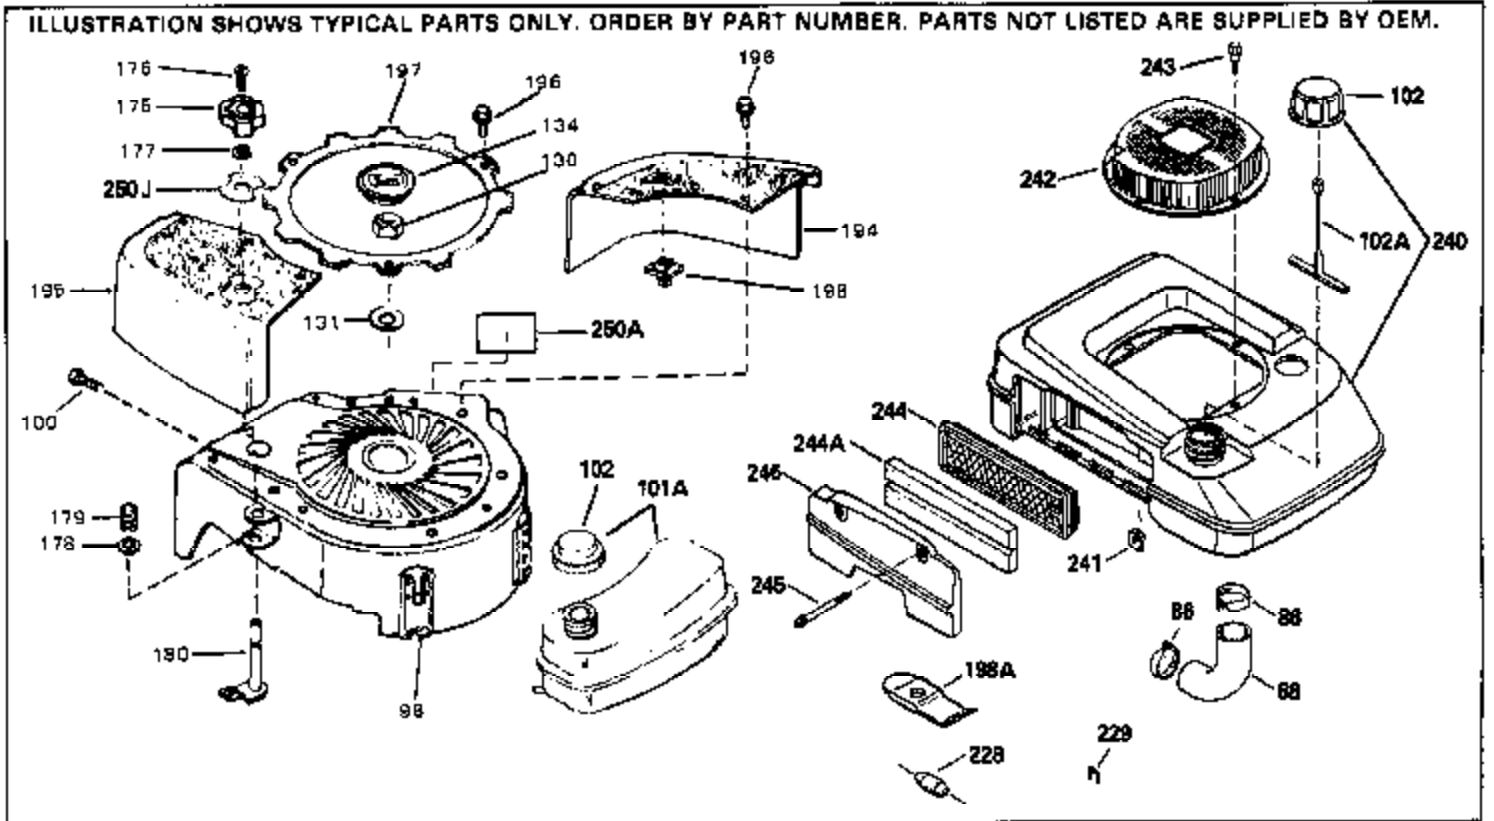

Ref #	Part Number	Qty	Description
51	30200		Screw, 10-24 x 9/16"
92	34231		Ground Wire
98	34480		Blower Housing
100	30200		Screw, 10-24 x 9/16"
102	35355		Fuel Cap
120A	34613		Muffler
121	650795		Screw, 1/4-20 x 2-1/4"
122	33753		Locking Plate
130	650816		Flywheel Nut
131	650815		Belleville Washer
134	34113		Blower Housing Plug
181	33774		P.T.O. Shaft
182	33401		Worm Gear
184	31745		Washer
185	31787		Washer
186	31749		Retaining Ring
187	31744		Oil Seal
188	31747		Washer
189	650492		Screw, 1/4-20 x 2-1/4"
192	650802		Screw, 1/4-20 x 5/8"
256	590531		Side Mount Starter