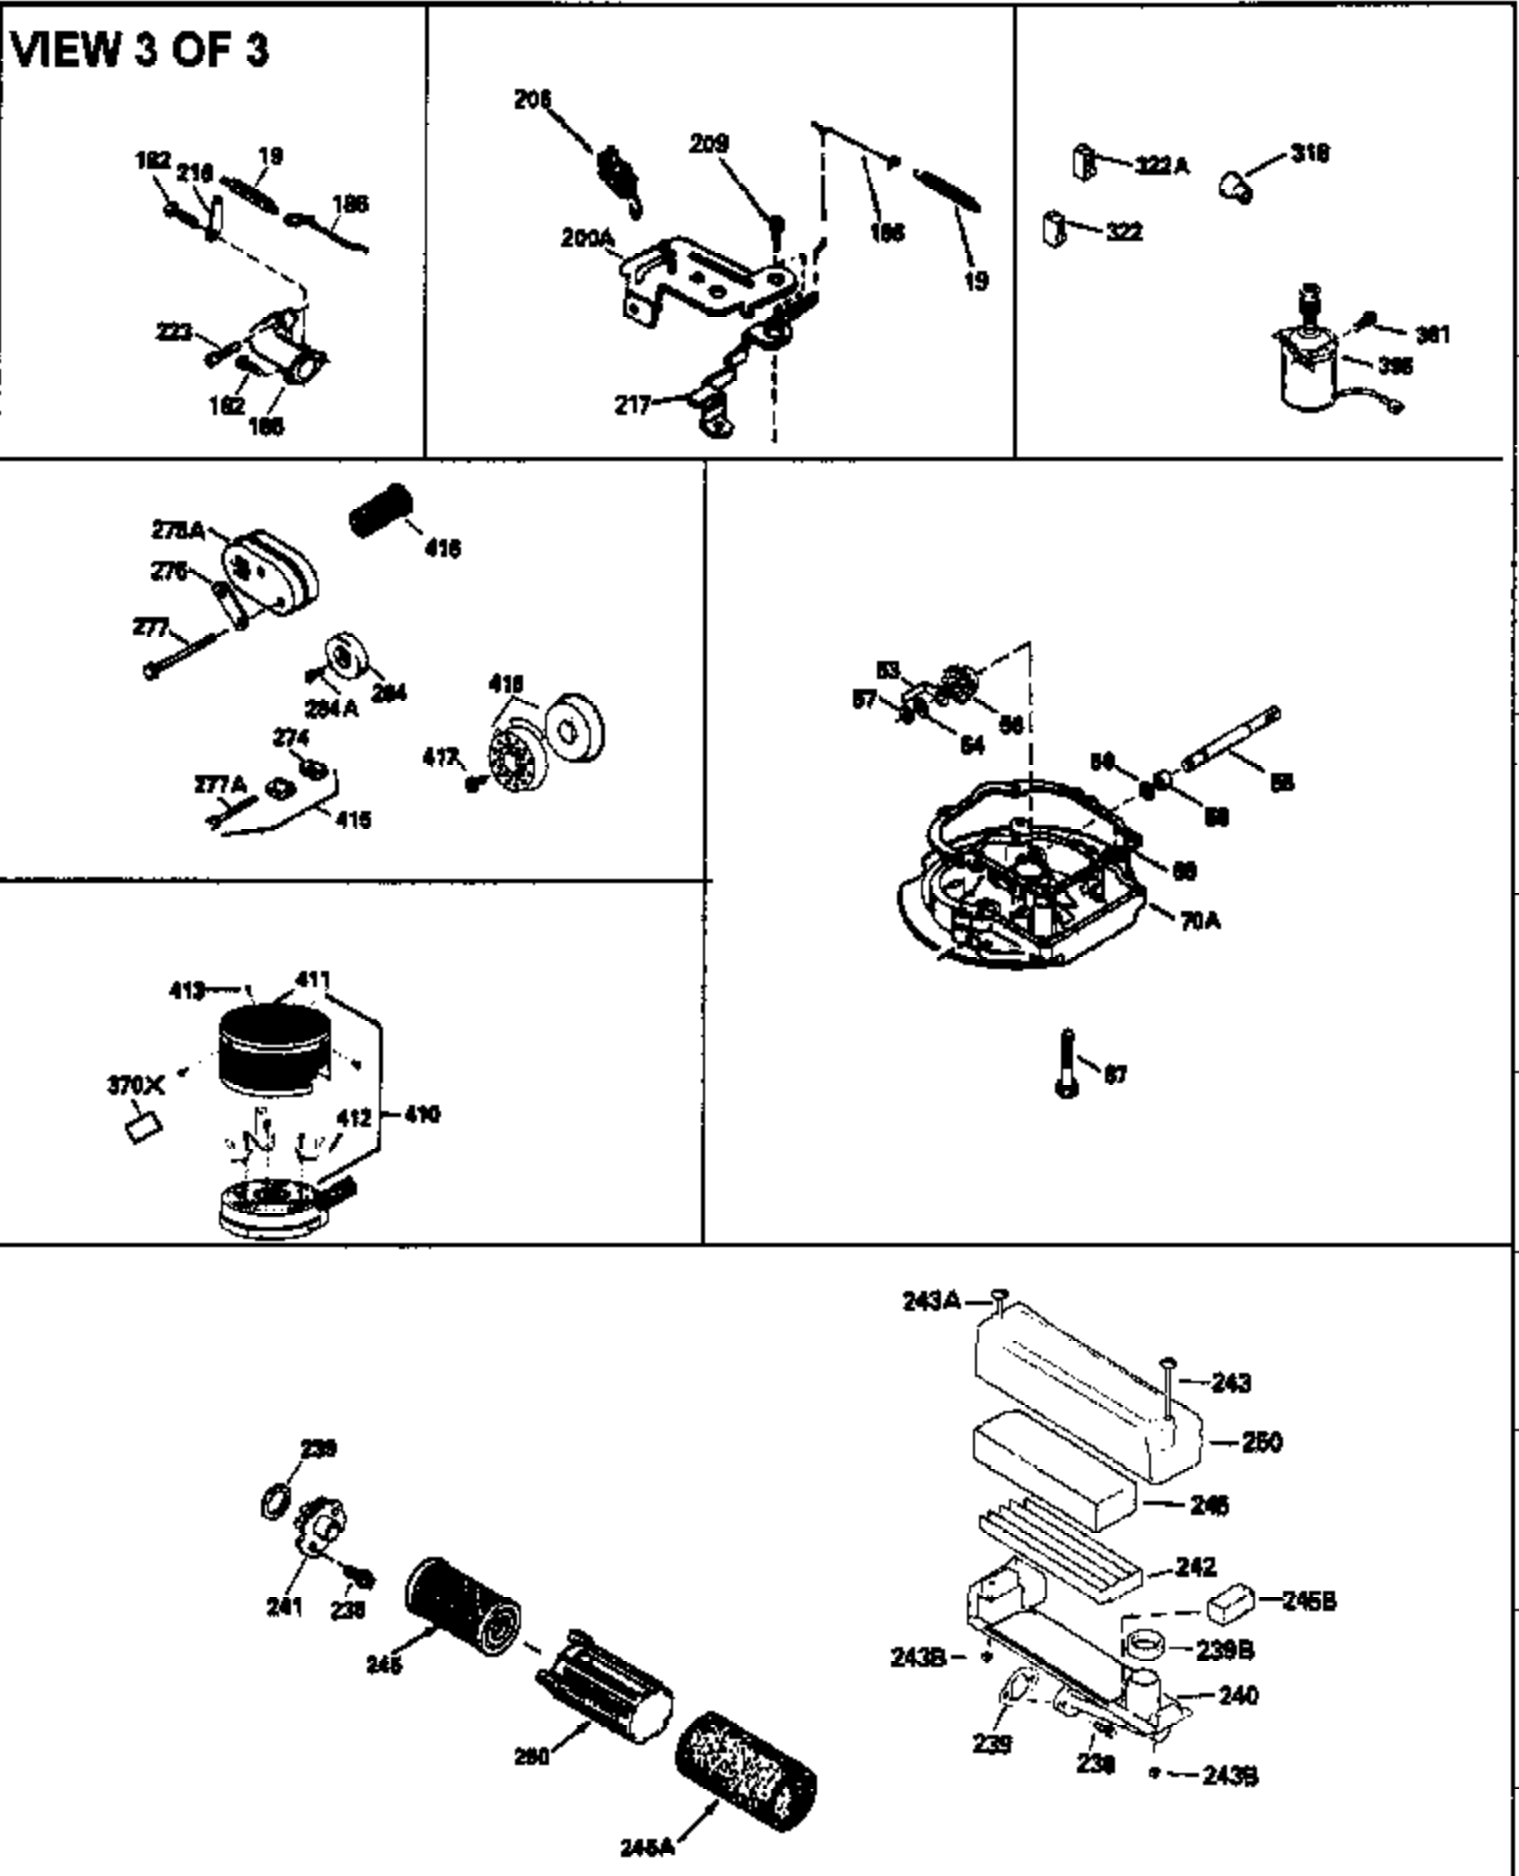

Ref #	Part Number	Qty	Description
19	31361		Extension Spring
69	35261		* Mounting Flange Gasket
182	6201		Screw, 1/4-28 x 7/8"
185	31384A		Intake Pipe (Incl. 224)
186	34337		Governor Link
206	610973		Terminal
209	30200		Screw, 10-24 x 9/16"
223	650451		Screw, 1/4-20 x 1"
238	650932		Screw, 10-32 x 49/64"
239	34338		* Air Cleaner Gasket
241A	35797		Air Cleaner Collar
245A	35066		Air Cleaner Filter
250C	35065		Air Cleaner Cover
260B	35393		Blower Housing
275A	34613		Muffler
276	33753		Locking Plate
277	650795		Screw, 1/4-20 x 2-1/4"
287B	650884		Screw, 8-32 x 1/2"
390B	590635		Rewind Starter