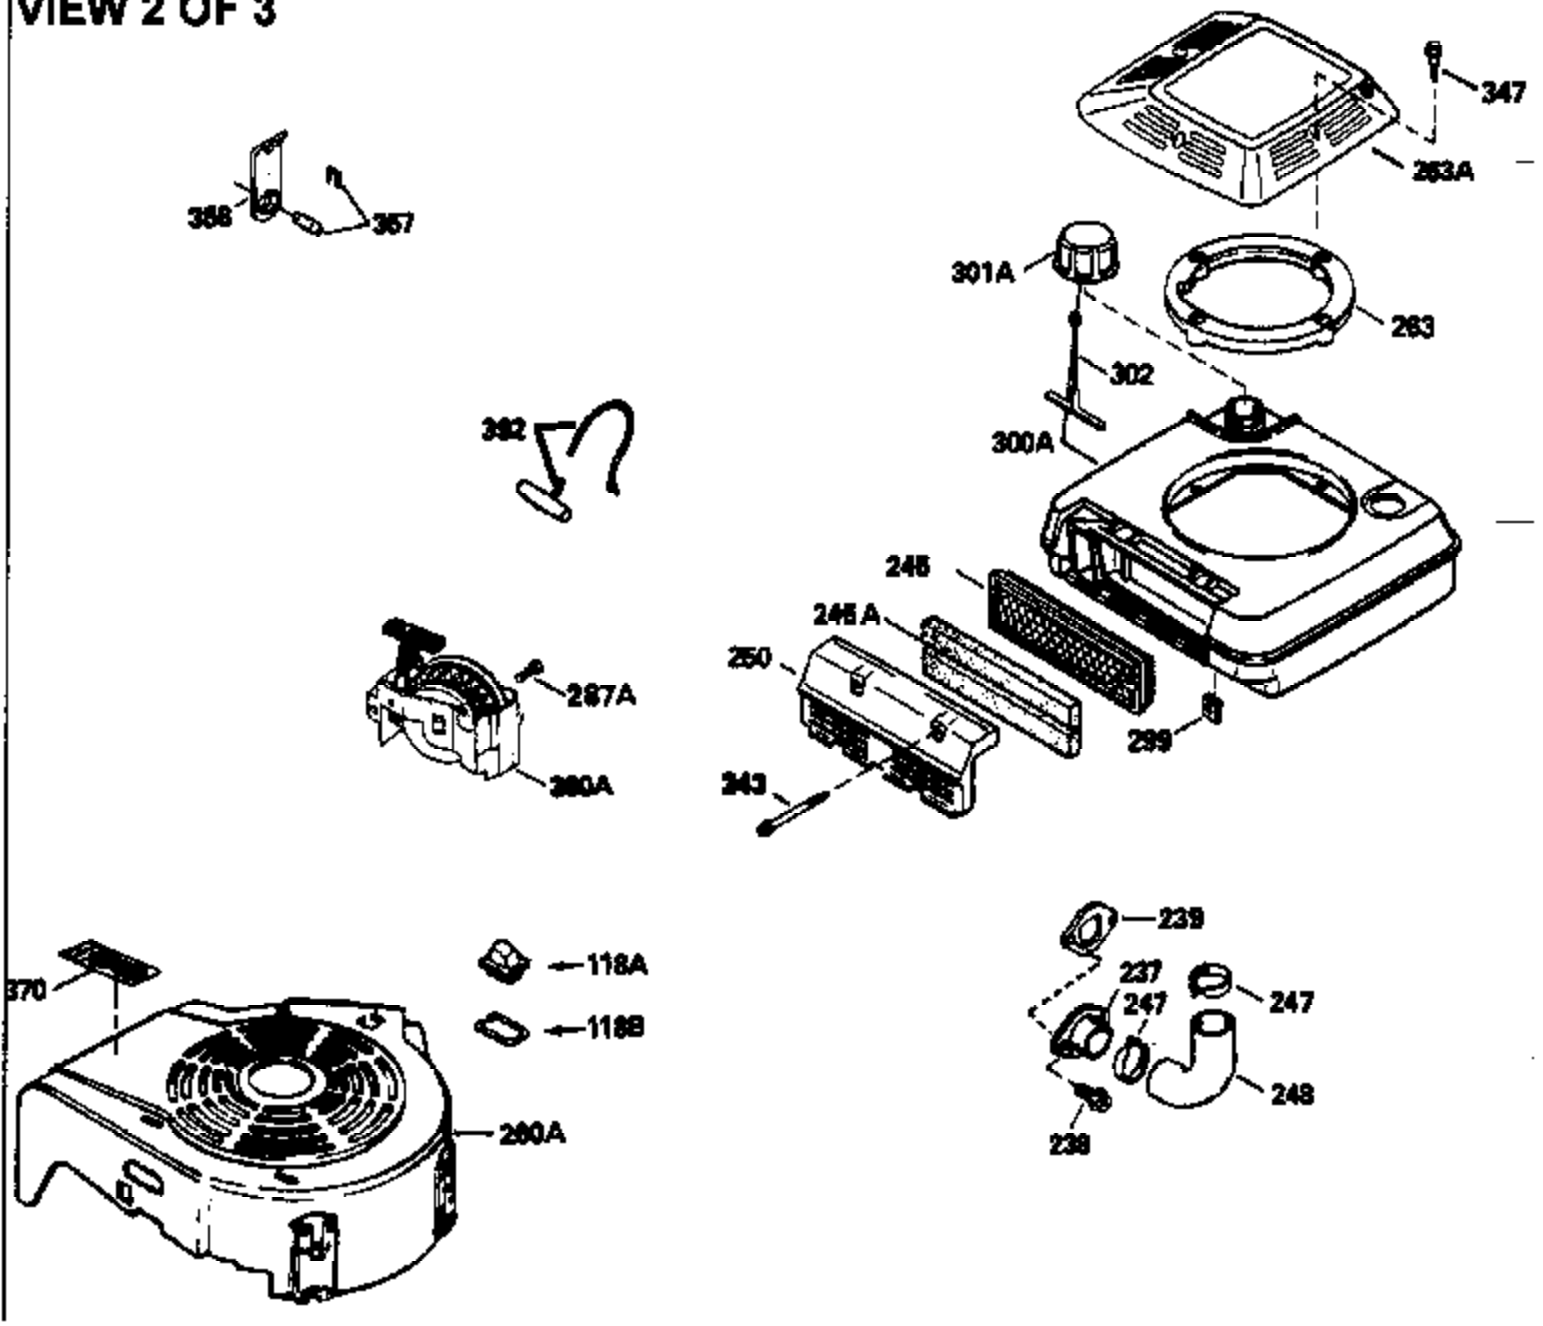

VIEW 2 OF 3

Ref #	Part Number	Qty	Description
238	650932		Screw, 10-32 x 49/64"
239	34338		* Air Cleaner Gasket
241A	35797		Air Cleaner Collar
245A	35066		Air Cleaner Filter
250C	35065		Air Cleaner Cover
260B	35393		Blower Housing
287B	650884		Screw, 8-32 x 1/2"
301A	35355		Fuel Cap
390B	590635		Rewind Starter