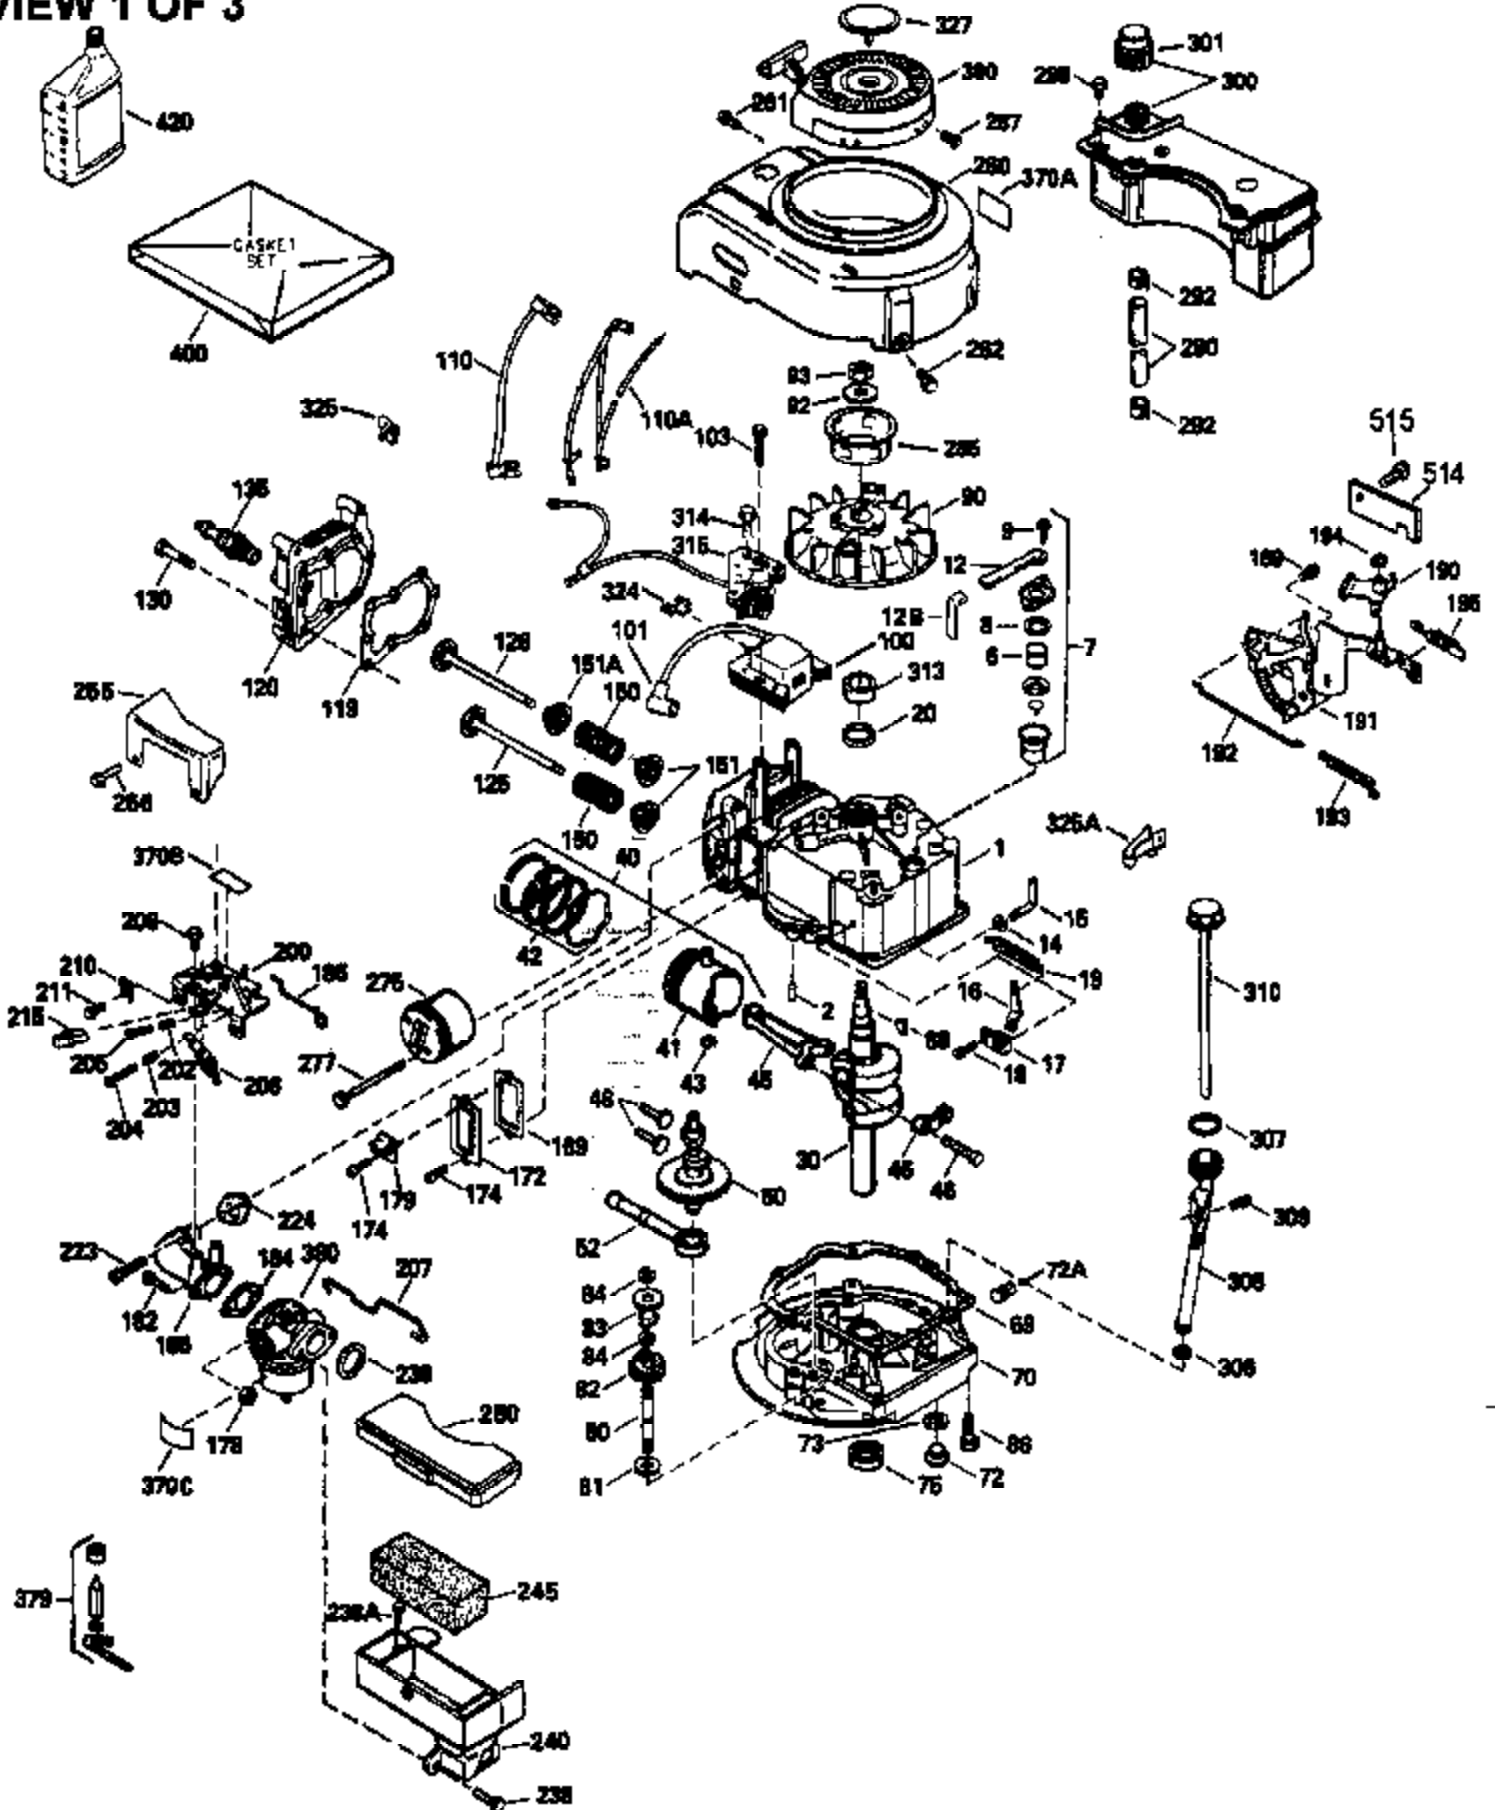

VIEW 1 OF 3

Ref #	Part Number	Qty	Description
1	34959		Cylinder Ass'y. (Incl. 2, 9 & 20)
2	26727		Dowel Pin
7	34215		Breather Ass'y. (Incl. 8 & 9)
8	32760A		* Breather Gasket
9	30200		Screw, 10-24 x 9/16"
14	28277		Washer
15	30589		Governor Rod (Incl. 14)
16	31383A		Governor Lever
17	31335		Governor Lever Clamp
18	650548		Screw, 8-32 x 5/16"
19	31361		Extension Spring
20	32600		Oil Seal
30	34462		Crankshaft
40	35544		Piston, Pin & Ring Set (Std.)
40	35545		Piston, Pin & Ring Set (.010 OS)
40	35546		Piston, Pin & Ring Set (.020 OS)
41	35541		Piston & Pin Ass'y. (Std.) (Incl. 43)
41	35542		Piston & Pin Ass'y. (.010 OS) (Incl. 43)
41	35543		Piston & Pin Ass'y. (.020 OS) (Incl. 43)
42	35547		Ring Set (Std.)
42	35548		Ring Set (.010 OS)
42	35549		Ring Set (.020 OS)
43	20381		Piston Pin Retaining Ring
45	30963B		Connecting Rod (Incl. 46)
46	32610A		Connecting Rod Bolt
48	27241		Valve Lifter
50	33148A		Camshaft (Compression Release)
52	29914		Oil Pump Ass'y.
69	35261		* Mounting Flange Gasket
70	35651B		Mounting Flange (Incl. 72 thru 80)
72	30572		Oil Drain Plug (Incl. 73)
73	28833		* Oil Plug Gasket
75	26208		Oil Seal
80	30574		Governor Shaft
81	30590A		Washer
82	30591		Governor Gear Ass'y. (Incl. 81)
83	30588A		Governor Spool
84	29193		Retaining Ring
86	650488		Screw, 1/4-20 x 1-1/4"
89	611004		Flywheel Key
90	611112		Flywheel
92	650815		Belleville Washer
93	650816		Flywheel Nut
100	34443A		Solid State Ignition
101	610118		Spark Plug Cover
103	650814		Screw, Torx T-15, 10-24 x 1"
110	34231		Ground Wire
119	32643A		* Cylinder Head Gasket
120	34335		Cylinder Head
125	29314B		Intake Valve (Std.) (Incl. 151)
125	29315C		Intake Valve (1/32" OS) (Incl. 151)
126	29313C		Exhaust Valve (Std.) (Incl. 151)
126	29315C		Exhaust Valve (1/32" OS) (Incl. 151)
130	6021A		Screw, 5/16-18 x 1-1/2"
135	35395		Resistor Spark Plug (RJ19LM)
150	31672		Valve Spring
151	31673		Lower Valve Spring Cap
169	27234A		* Valve Spring Cover Gasket