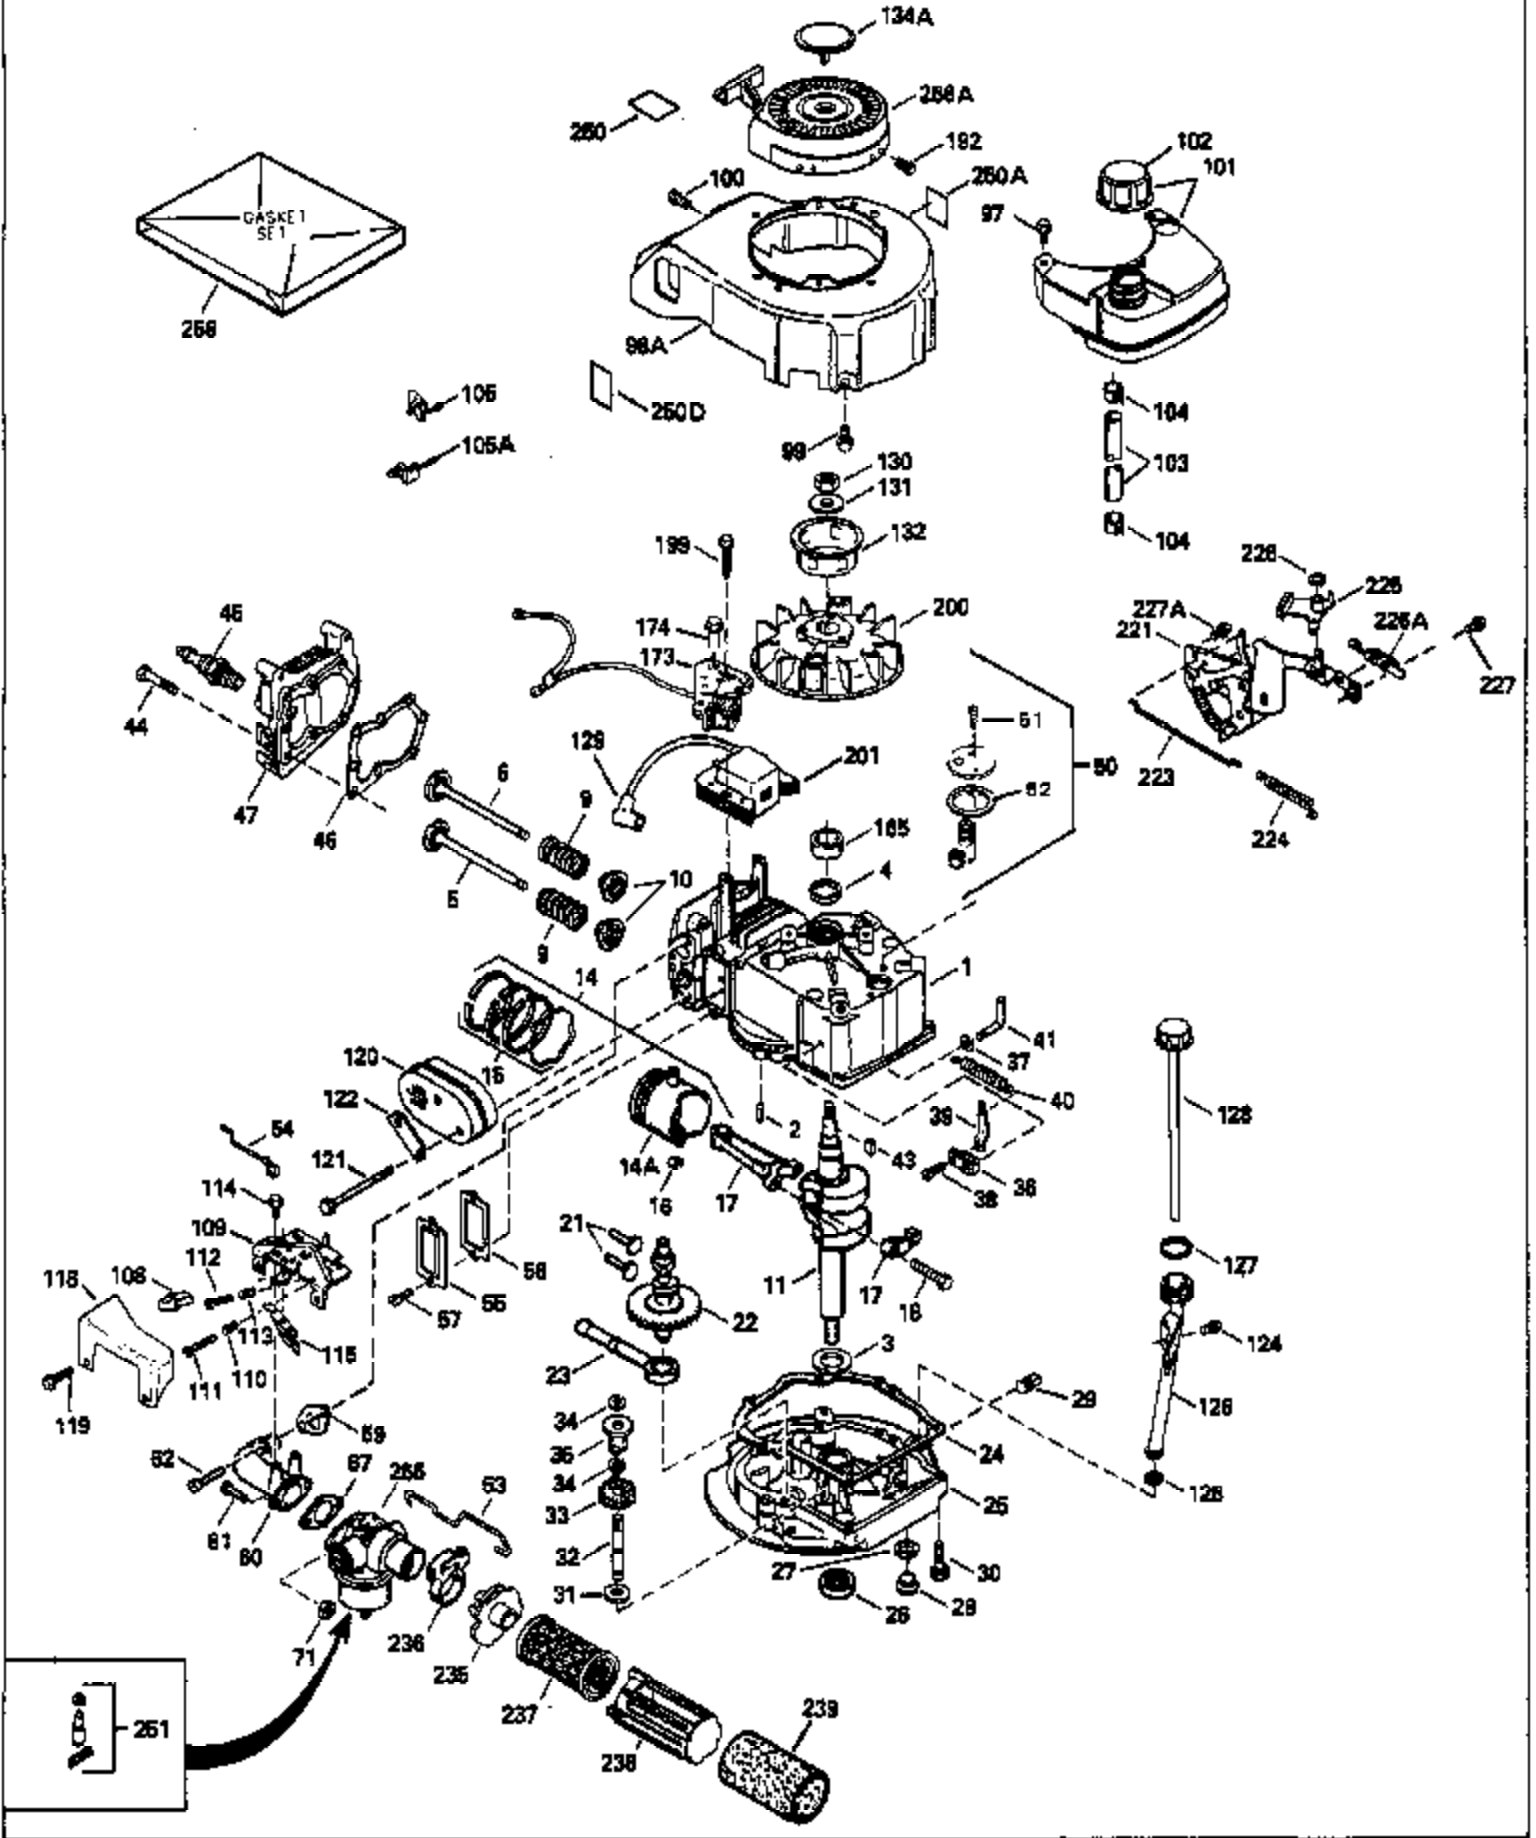

ILLUSTRATION SHOWS TYPICAL PARTS ONLY. ORDER BY PART NUMBER. PARTS NOT LISTED ARE SUPPLIED BY OEM.

Ref #	Part Number	Qty	Description
1	34959		Cylinder Ass'y. (Incl. 2, 4, 50, 51 & 52)
2	26727		Dowel Pin
4	32600		Oil Seal
5	29313C		Exhaust Valve (Std.) (Incl.10)
5	29315C		Exhaust Valve (1/32" OS) (Incl. 10)
6	29314B		Intake Valve (Std.) (Incl. 10)
6	29315C		Intake Valve (1/32" OS) (Incl. 10)
9	31672		Valve Spring
10	31673		Lower Valve Spring Cap
11	34462		Crankshaft
14A	35541		Piston & Pin Ass'y. (Std.) (Incl. 16)
14A	35542		Piston & Pin Ass'y. (.010 OS) (Incl. 16)
14A	35543		Piston & Pin Ass'y. (.020 OS) (Incl. 16)
14	35544		Piston, Pin & Ring Set (Std.)
14	35545		Piston, Pin & Ring Set (.010 OS)
14	35546		Piston, Pin & Ring Set (.020 OS)
15	35547		Ring Set (Std.)
15	35548		Ring Set (.010 OS)
15	35549		Ring Set (.020 OS)
16	20381		Piston Pin Retaining Ring
17	30963B		Connecting Rod (Incl. 18)
18	32610A		Connecting Rod Bolt
21	27241		Valve Lifter
22	33148A		Camshaft (Compression Release)
23	29914		Oil Pump Ass'y.
24	35261		* Mounting Flange Gasket
25	35651		Mounting Flange (Incl. 26, 28, & 32)
26	26208		Oil Seal
28	27244		Oil Drain Plug
30	650488		Screw, 1/4-20 x 1-1/4"
31	35479		Washer
32	30574		Governor Shaft
33	30591		Governor Gear Ass'y. (Incl. 31)
34	29193		Retaining Ring
35	30588A		Governor Spool
36	31335		Governor Lever Clamp
37	28277		Washer
38	650548		Screw, 8-32 x 5/16"
39	31383A		Governor Lever
40	31361		Extension Spring
41	30589		Governor Rod (Incl. 37)
43	611004		Flywheel Key
44	6021A		Screw, 5/16-18 x 1-1/2"
45	35395		Resistor Spark Plug (RJ19LM)
46	32643A		* Cylinder Head Gasket
47	34335		Cylinder Head
50	34215		Breather Ass'y. (Incl. 51 & 52)
51	30200		Screw, 10-24 x 9/16"
52	32760A		* Breather Gasket
53	34336		Throttle Link
54	34337		Governor Link
55	32755		Valve Spring Box Cover
56	27234A		* Valve Spring Cover Gasket
57	650128		Screw, 10-24 x 1/2"
59	34690A		* Intake Pipe Gasket
60	31384A		Intake Pipe (Incl. 59)
61	6201		Screw, 1/4-28 x 7/8"
62	650451		Screw, 1/4-20 x 1"