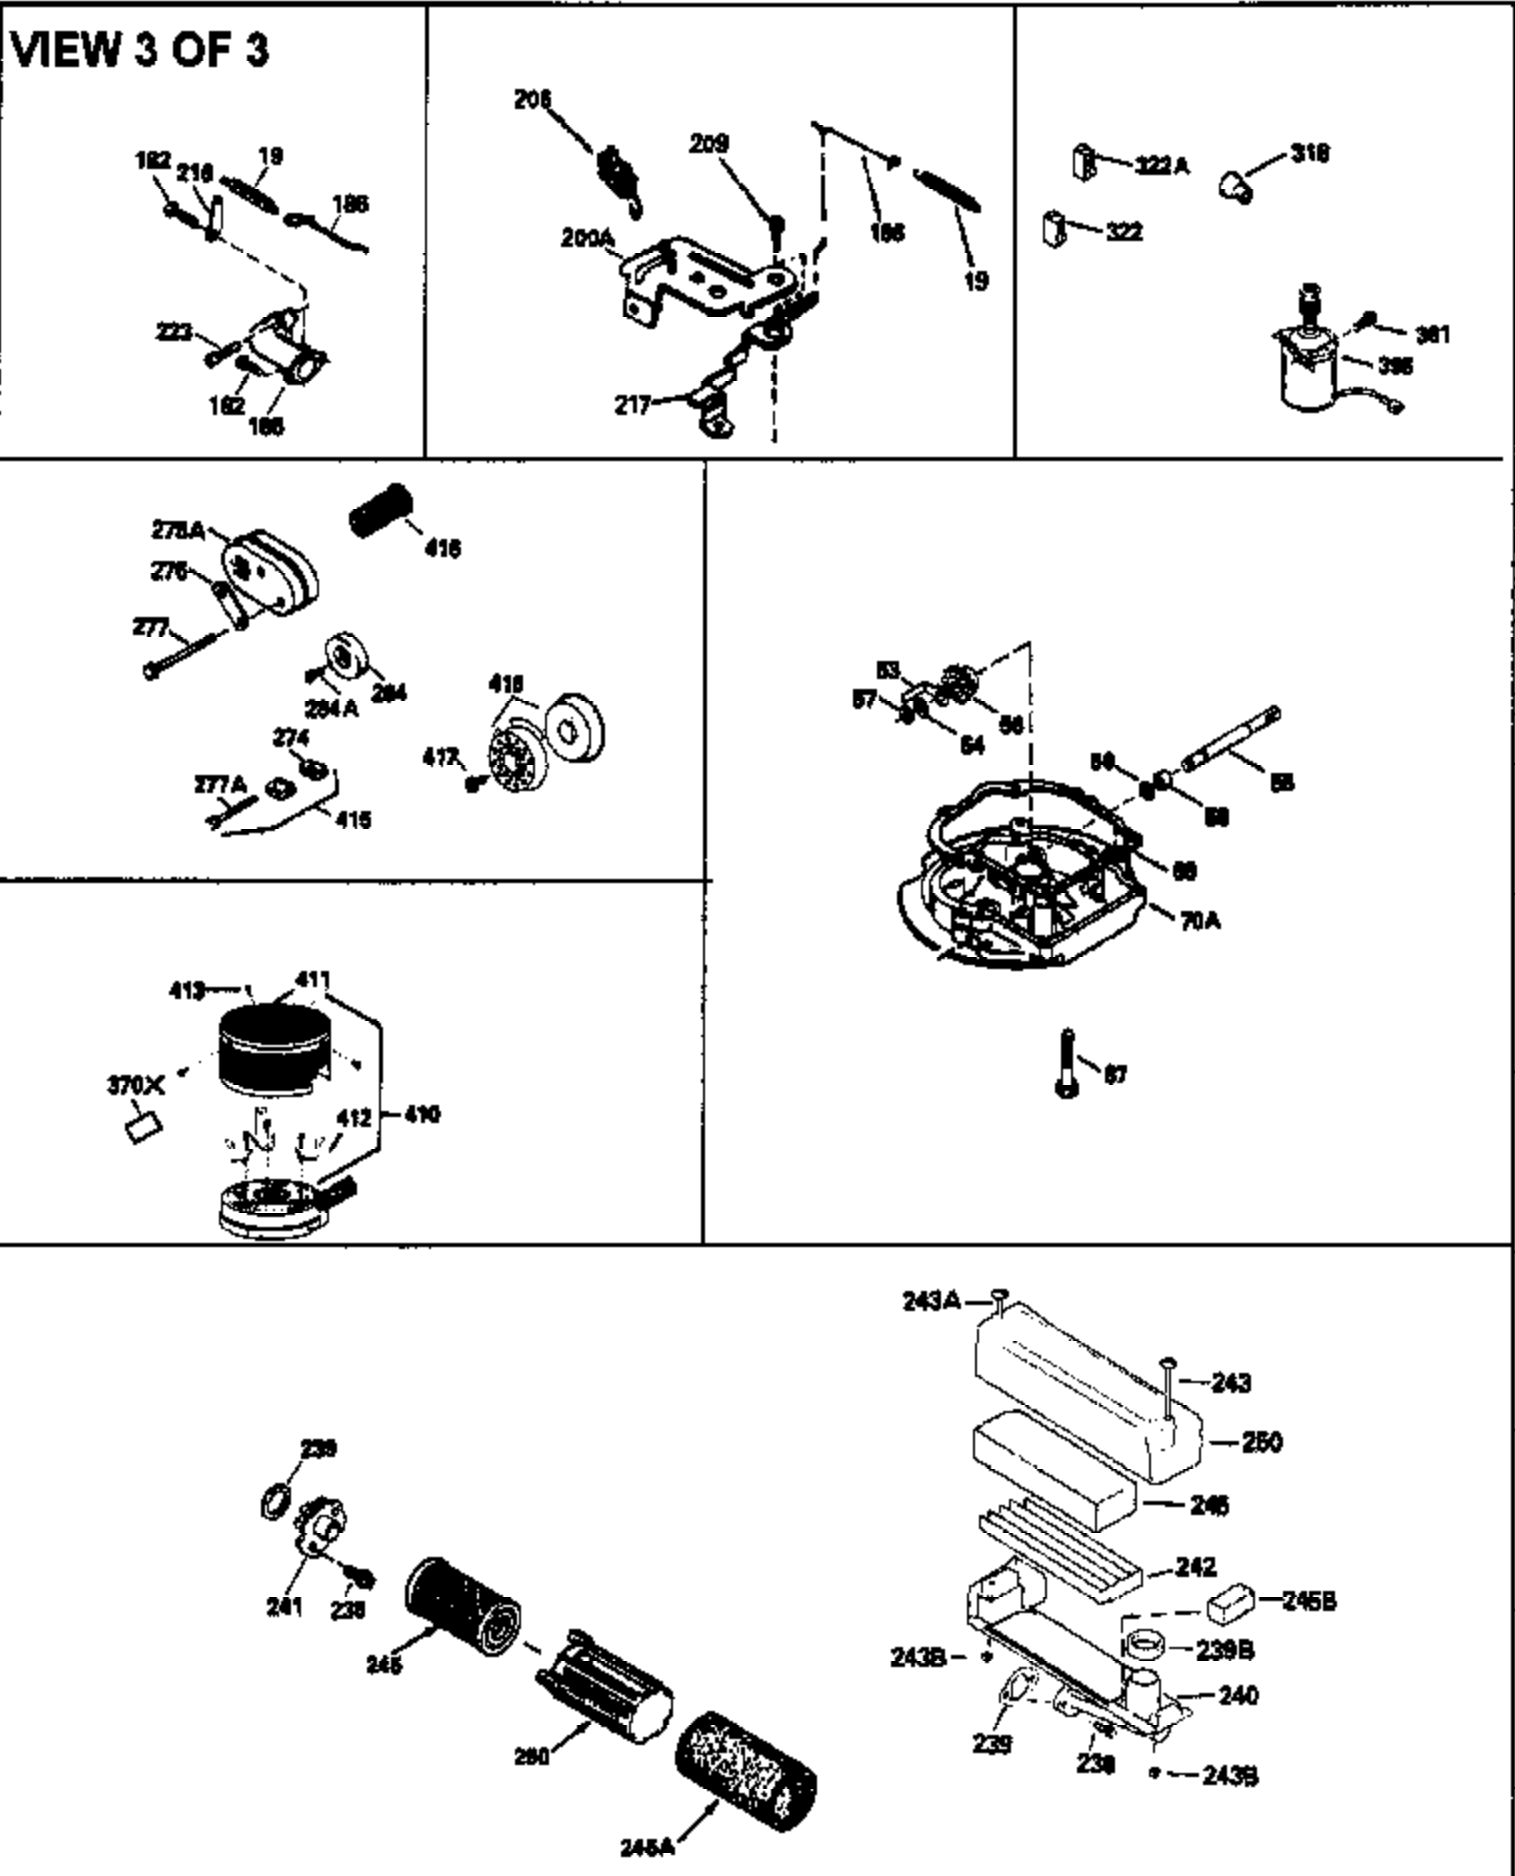

Ref #	Part Number	Qty	Description
19	31361		Extension Spring
69	35261		* Mounting Flange Gasket
182	6201		Screw, 1/4-28 x 7/8"
185	31384A		Intake Pipe (Incl. 224)
186	34337		Governor Link
189A	650837		Screw, 10-32 x 1/4"
209	30200		Screw, 10-24 x 9/16"
223	650451		Screw, 1/4-20 x 1"
238	650932		Screw, 10-32 x 49/64"
239	34338		* Air Cleaner Gasket
241A	35797		Air Cleaner Collar
245A	35066		Air Cleaner Filter
250C	35065		Air Cleaner Cover
260B	35393		Blower Housing
276	35171		Locking Plate
277	650869		Screw, 1/4-20 x 2-3/4"
287B	650884		Screw, 8-32 x 1/2"
300B	34369A		Fuel Tank (Incl. 292 & 301A)
354	35025		Rope Retainer Staple
390B	590621		Rewind Starter