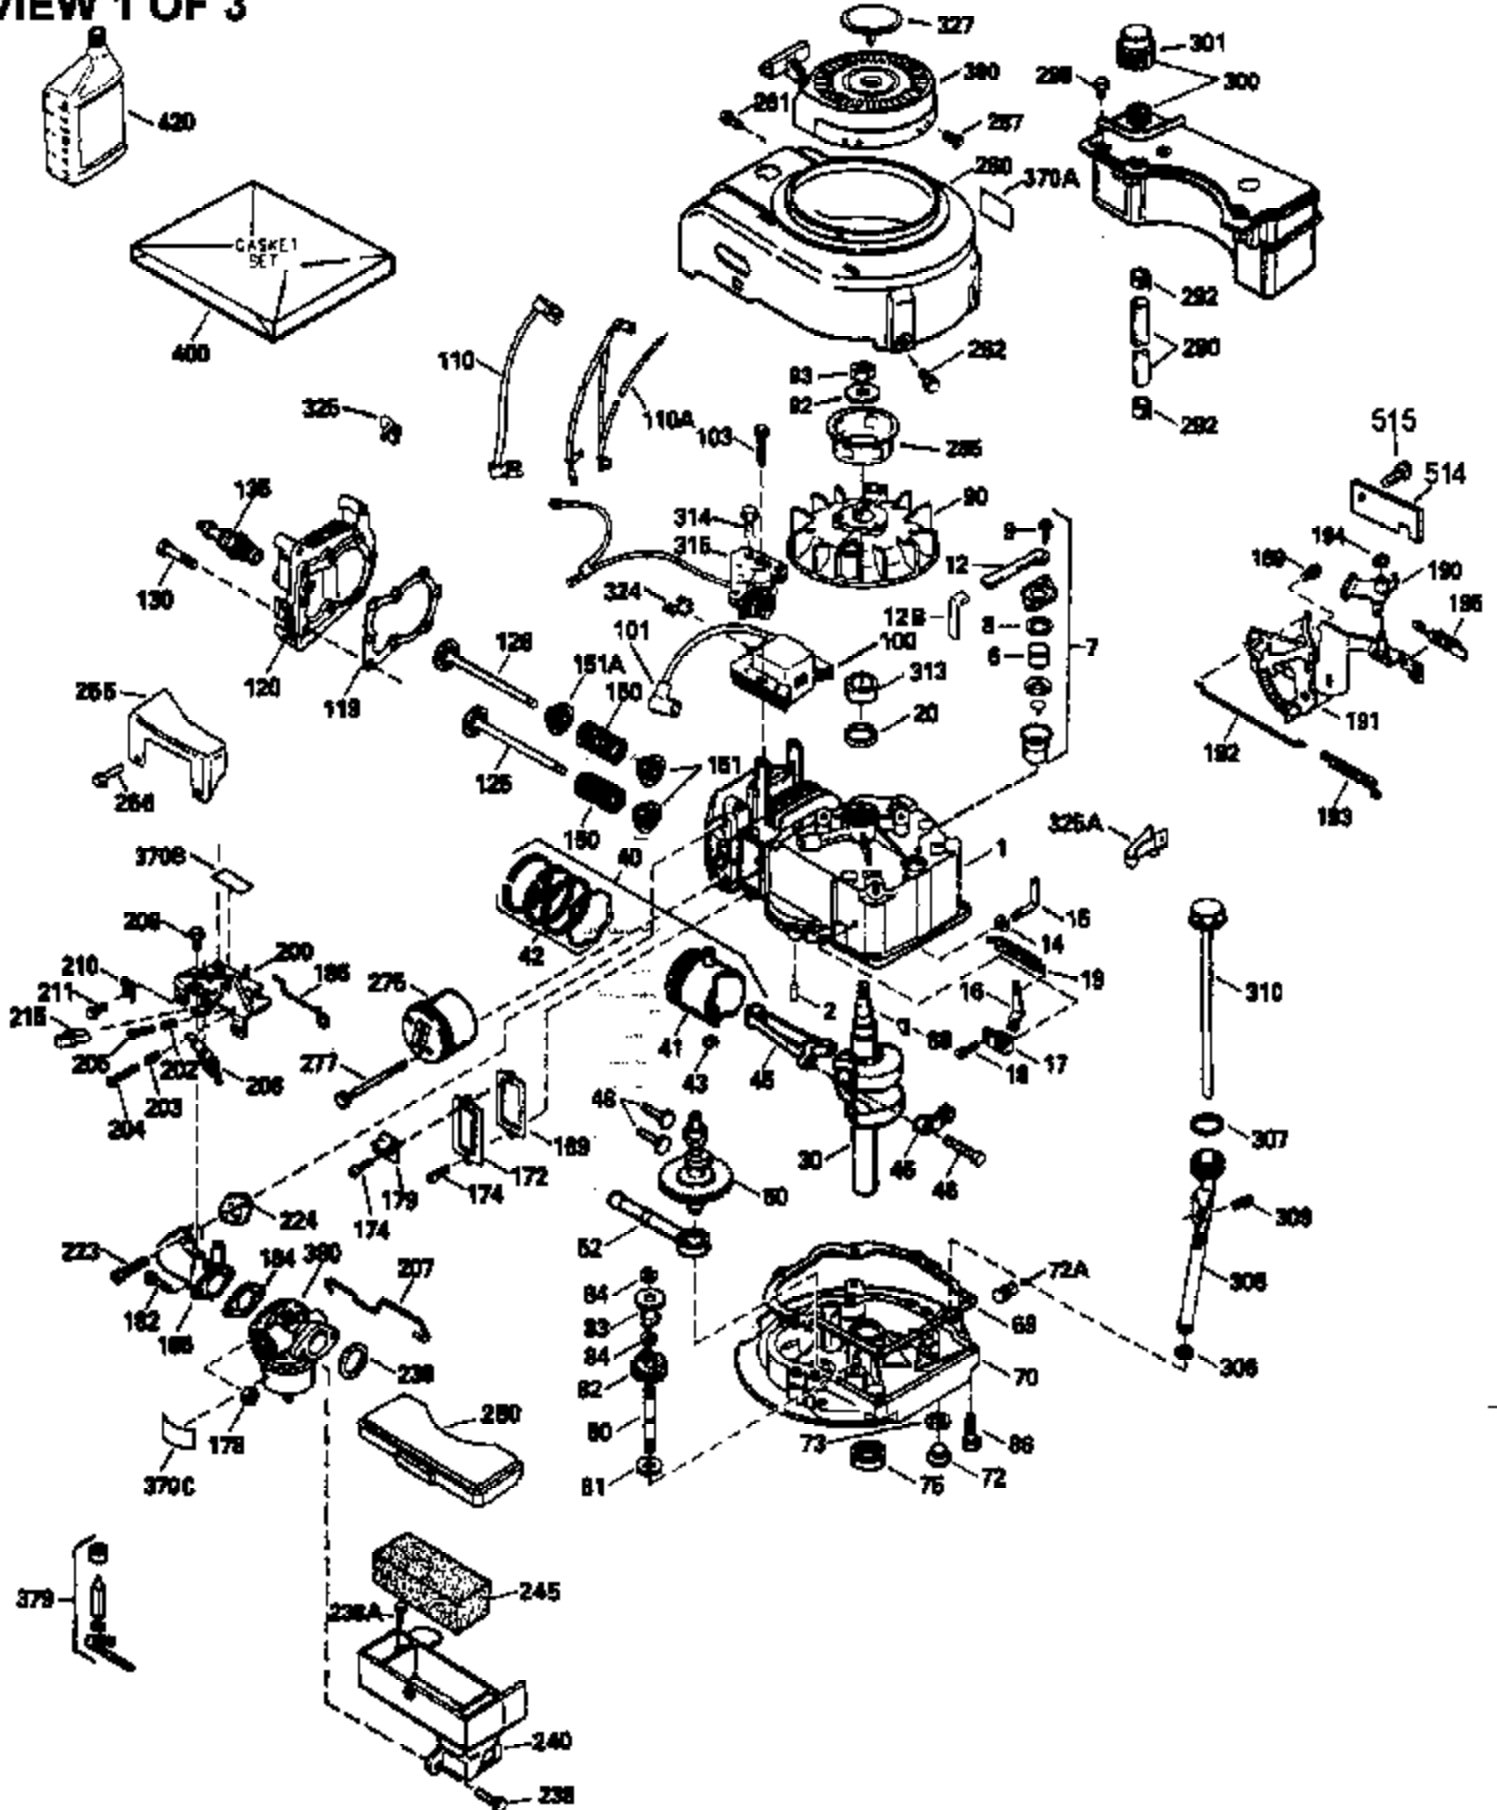

VIEW 1 OF 3

Ref #	Part Number	Qty	Description
1	35180		Cylinder Ass'y. (Incl. 2, & 20)
2	26727		Dowel Pin
7	34215		Breather Ass'y. (Incl. 8 & 9)
8	32760A		* Breather Gasket
9	30200		Screw, 10-24 x 9/16"
14	28277		Washer
15	30589		Governor Rod (Incl. 14)
16	31383A		Governor Lever
17	31335		Governor Lever Clamp
18	650548		Screw, 8-32 x 5/16"
19	31361		Extension Spring
20	32600		Oil Seal
30	35175		Crankshaft
40	35544		Piston, Pin & Ring Set (Std.)
40	35545		Piston, Pin & Ring Set (.010 OS)
40	35546		Piston, Pin & Ring Set (.020 OS)
41	35541		Piston & Pin Ass'y. (Std.) (Incl. 43)
41	35542		Piston & Pin Ass'y. (.010 OS) (Incl. 43)
41	35543		Piston & Pin Ass'y. (.020 OS) (Incl. 43)
42	35547		Ring Set (Std.)
42	35548		Ring Set (.010 OS)
42	35549		Ring Set (.020 OS)
43	20381		Piston Pin Retaining Ring
45	30963B		Connecting Rod (Incl. 46)
46	32610A		Connecting Rod Bolt
48	27241		Valve Lifter
50	33553		Camshaft (Mech. Compression Release)
52	29914		Oil Pump Ass'y.
69	35261		* Mounting Flange Gasket
70	34311C		Mounting Flange (Incl. 72 thru 80)
72	30572		Oil Drain Plug (Incl. 73)
73	28833		* Oil Plug Gasket
75	27897		Oil Seal
80	30574		Governor Shaft
81	30590A		Washer
82	30591		Governor Gear Ass'y. (Incl. 81)
83	30588A		Governor Spool
84	29193		Retaining Ring
86	650488		Screw, 1/4-20 x 1-1/4"
89	611004		Flywheel Key
90	611112		Flywheel
92	650815		Belleville Washer
93	650816		Flywheel Nut
100	34443A		Solid State Ignition
101	610118		Spark Plug Cover
103	650814		Screw, Torx T-15, 10-24 x 1"
110	34961		Ground Wire
119	33015A		* Cylinder Head Gasket
120	34342		Cylinder Head
125	29314B		Intake Valve (Std.) (Incl. 151)
125	29315C		Intake Valve (1/32" OS) (Incl. 151)
126	29313C		Exhaust Valve (Std.) (Incl. 151)
126	29315C		Exhaust Valve (1/32" OS) (Incl. 151)
130	6021A		Screw, 5/16-18 x 1-1/2"
135	35395		Resistor Spark Plug (RJ19LM)
150	31672		Valve Spring
151	31673		Lower Valve Spring Cap
169	27234A		* Valve Spring Cover Gasket