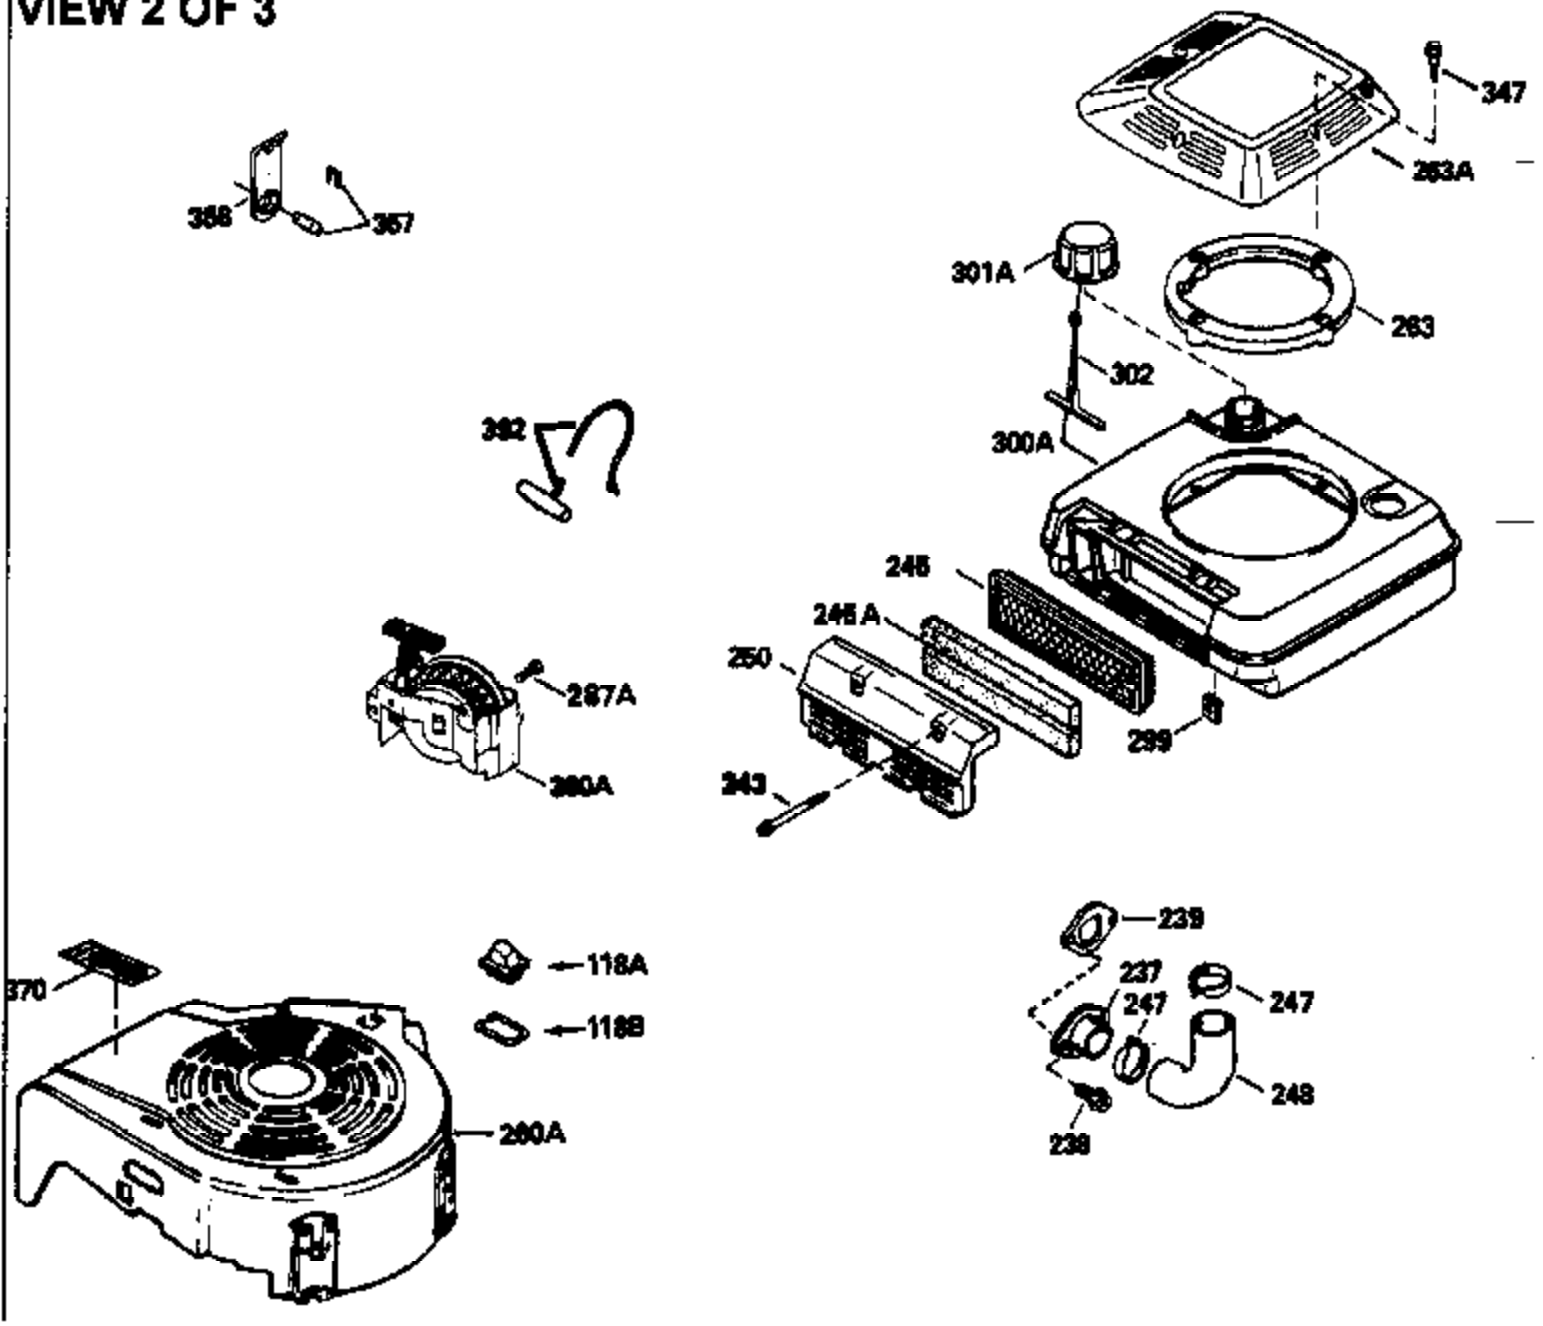

VIEW 2 OF 3

Ref #	Part Number	Qty	Description
189A	650837		Screw, 10-32 x 1/4"
238	650932		Screw, 10-32 x 49/64"
239	34338		* Air Cleaner Gasket
241A	35797		Air Cleaner Collar
245A	35066		Air Cleaner Filter
250C	35065		Air Cleaner Cover
260B	35393		Blower Housing
287B	650884		Screw, 8-32 x 1/2"
300B	34369A		Fuel Tank (Incl. 292 & 301A)
301A	35355		Fuel Cap
354	35025		Rope Retainer Staple
357	34985		Rope Retainer
390B	590621		Rewind Starter