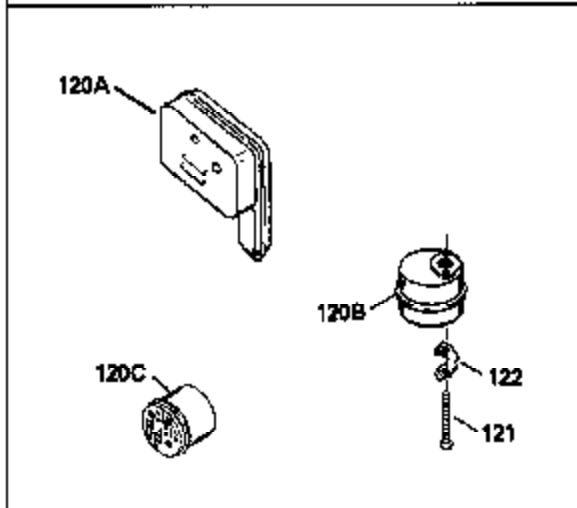

Ref #	Part Number	Qty	Description
51	30200		Screw, 10-24 x 9/16"
92	34961		Ground Wire
100	30200		Screw, 10-24 x 9/16"
102	35355		Fuel Cap
120B	35172		Muffler (Incl. 122)
121	650869		Screw, 1/4-20 x 2-3/4"
122	35171		Locking Plate
130	650816		Flywheel Nut
131	650815		Belleville Washer
192	650884		Screw, 8-32 x 1/2"
228	34985		Starter Rope Retainer
229	35025		Rope Retainer Staple
250A	35391		Instruction Decal