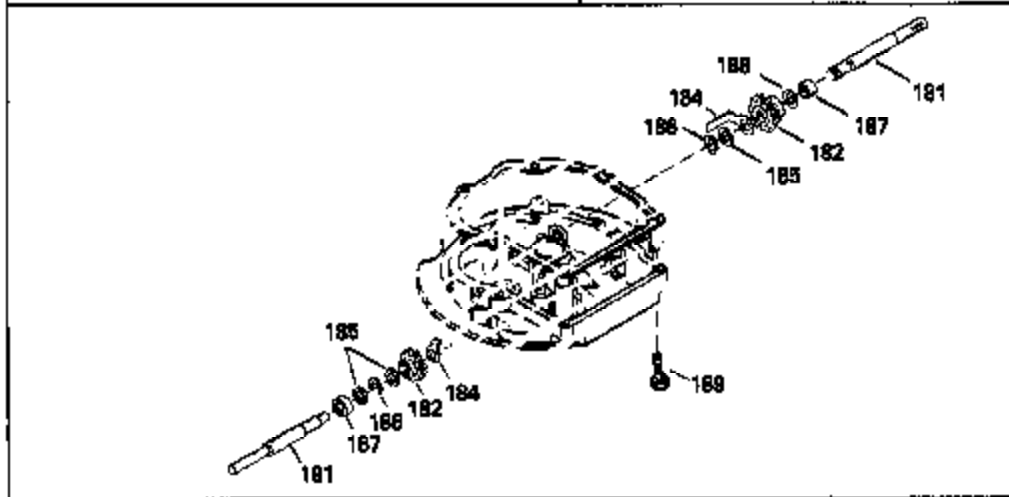

Ref #	Part Number	Qty	Description
51	30200		Screw, 10-24 x 9/16"
92	34961		Ground Wire
100	30200		Screw, 10-24 x 9/16"
102	35355		Fuel Cap
120B	35172		Muffler (Incl. 122)
121	650869		Screw, 1/4-20 x 2-3/4"
122	35171		Locking Plate
130	650816		Flywheel Nut
131	650815		Belleville Washer
192	650884		Screw, 8-32 x 1/2"
228	34985		Starter Rope Retainer
229	35025		Rope Retainer Staple
250A	35391		Instruction Decal