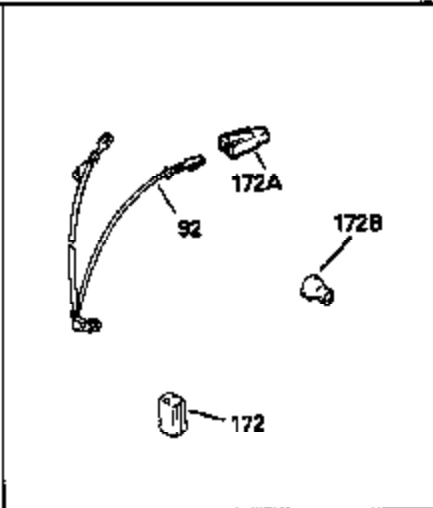

Ref #	Part Number	Qty	Description
51	30200		Screw, 10-24 x 9/16"
92	34961		Ground Wire
100	30200		Screw, 10-24 x 9/16"
102	35355		Fuel Cap
120B	35172		Muffler (Incl. 122)
121	650869		Screw, 1/4-20 x 2-3/4"
122	35171		Locking Plate
130	650816		Flywheel Nut
131	650815		Belleville Washer
192	650884		Screw, 8-32 x 1/2"
228	34985		Starter Rope Retainer
229	35025		Rope Retainer Staple
250A	35391		Instruction Decal