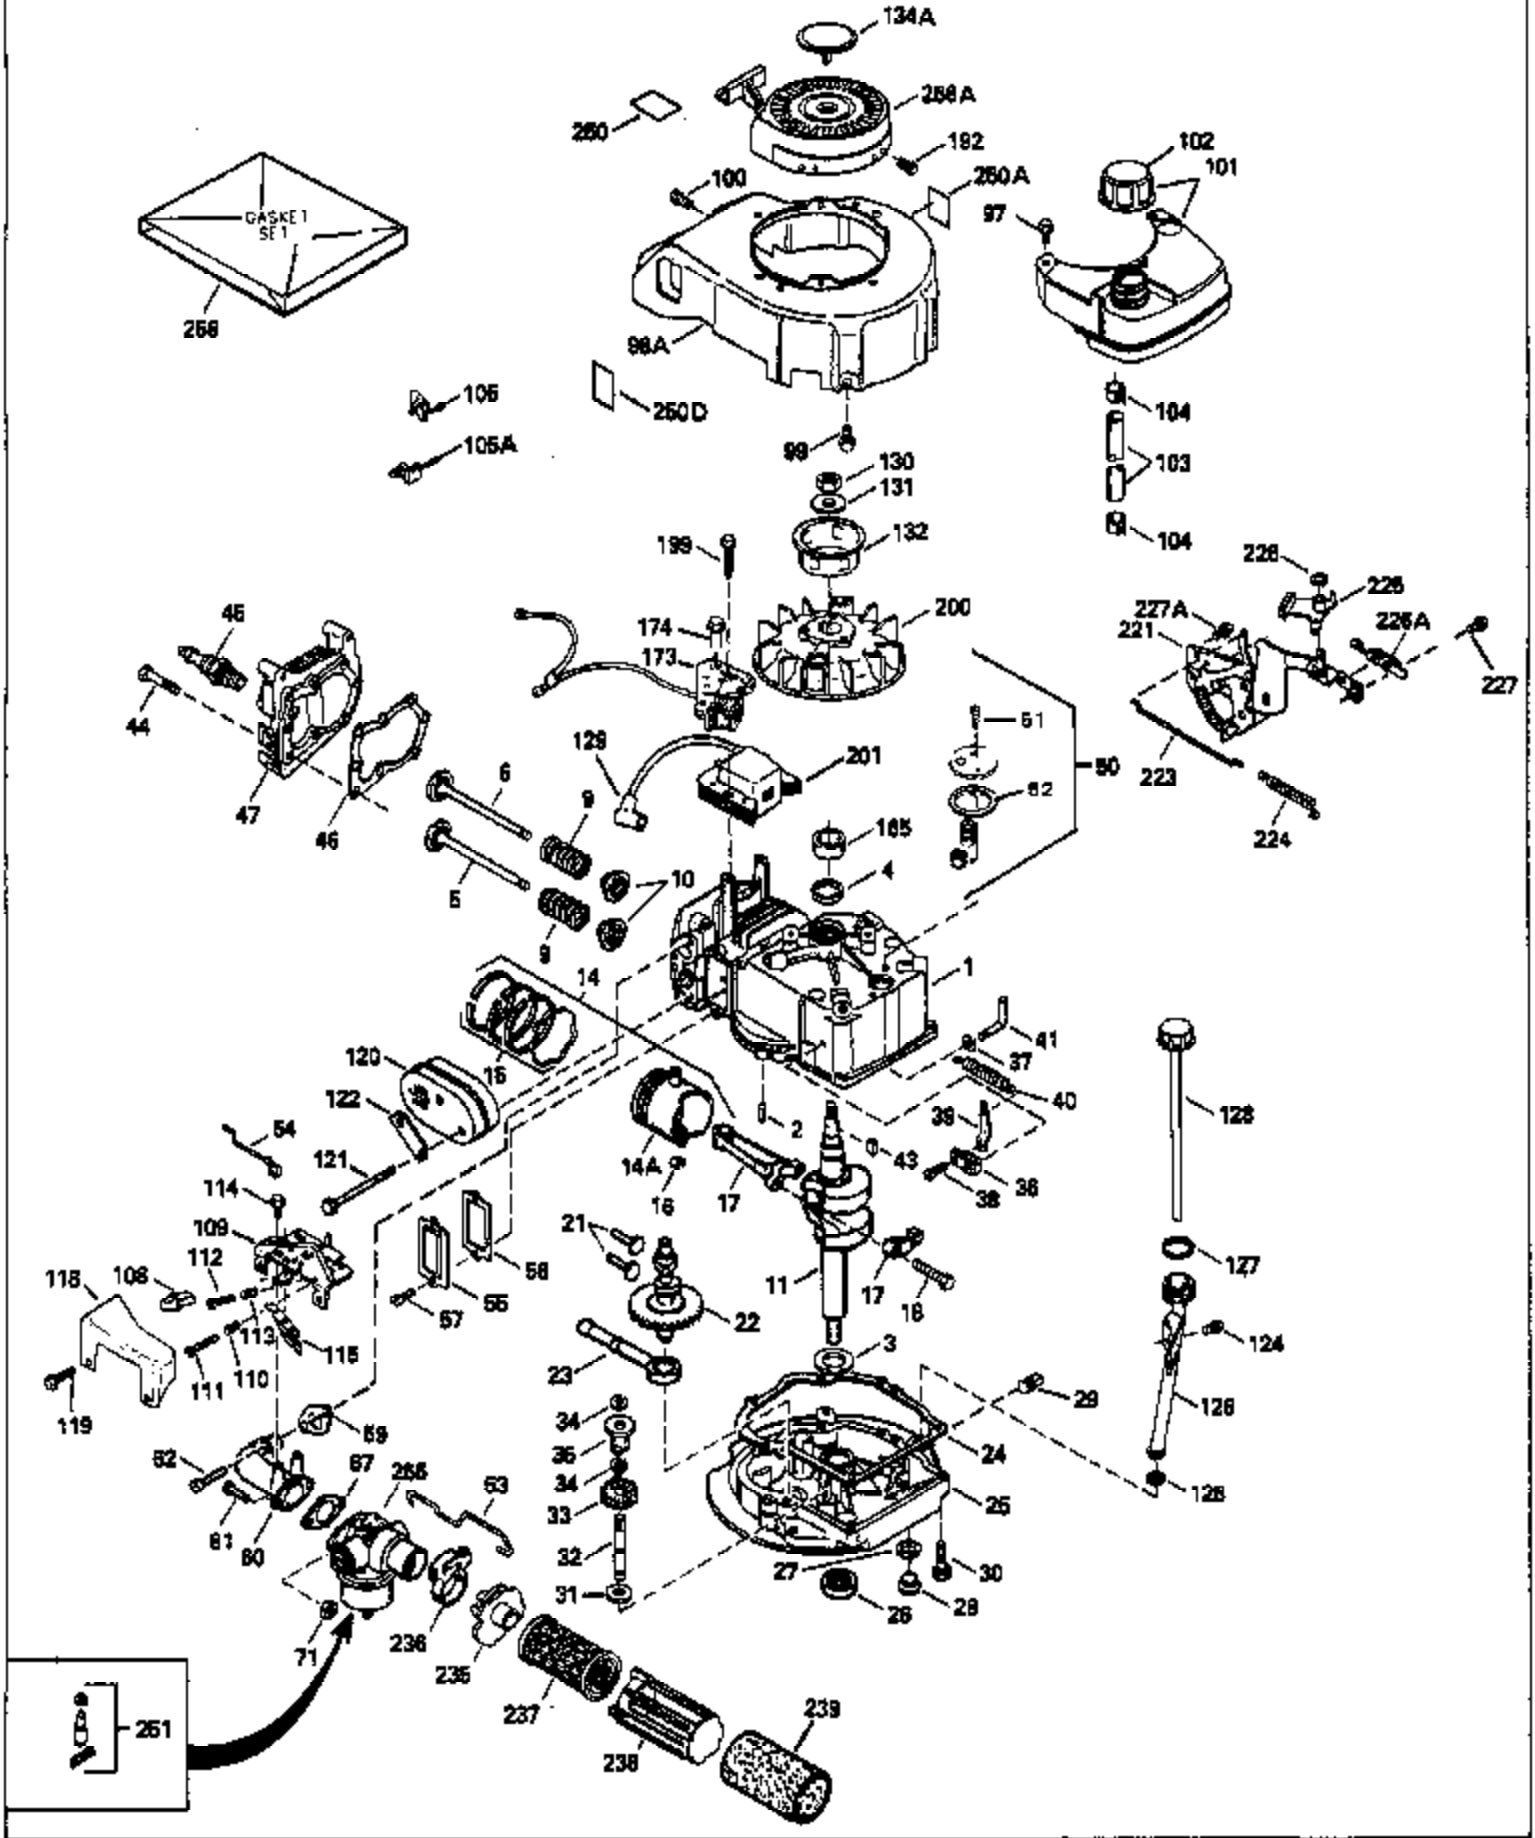

ILLUSTRATION SHOWS TYPICAL PARTS ONLY. ORDER BY PART NUMBER. PARTS NOT LISTED ARE SUPPLIED BY OEM.

Ref #	Part Number	Qty	Description
1	35180		Cylinder Ass'y. (Incl. 2 & 4)
2	26727		Dowel Pin
3	32323		Washer
4	32600		Oil Seal
5	29313C		Exhaust Valve (Std.) (Incl.10)
5	29315C		Exhaust Valve (1/32" OS) (Incl. 10)
6	29314B		Intake Valve (Std.) (Incl. 10)
6	29315C		Intake Valve (1/32" OS) (Incl. 10)
9	31672		Valve Spring
10	31673		Lower Valve Spring Cap
11	35175		Crankshaft
14A	35541		Piston & Pin Ass'y. (Std.) (Incl. 16)
14A	35542		Piston & Pin Ass'y. (.010 OS) (Incl. 16)
14A	35543		Piston & Pin Ass'y. (.020 OS) (Incl. 16)
14	35544		Piston, Pin & Ring Set (Std.)
14	35545		Piston, Pin & Ring Set (.010 OS)
14	35546		Piston, Pin & Ring Set (.020 OS)
15	35547		Ring Set (Std.)
15	35548		Ring Set (.010 OS)
15	35549		Ring Set (.020 OS)
16	20381		Piston Pin Retaining Ring
17	30963B		Connecting Rod (Incl. 18)
18	32610A		Connecting Rod Bolt
21	27241		Valve Lifter
22	33553		Camshaft (Mech. Compression Release)
23	29914		Oil Pump Ass'y.
24	35261		* Mounting Flange Gasket
25	34311B		Mounting Flange (Incl. 26, 28, 29 & 3 2)
26	27897		Oil Seal
27	28833		* Drain Plug Gasket
28	30572		Oil Drain Plug
30	650488		Screw, 1/4-20 x 1-1/4"
31	35479		Washer
32	30574		Governor Shaft
33	30591		Governor Gear Ass'y. (Incl. 31)
34	29193		Retaining Ring
35	30588A		Governor Spool
36	31335		Governor Lever Clamp
37	28277		Washer
38	650548		Screw, 8-32 x 5/16"
39	31383A		Governor Lever
40	31361		Extension Spring
41	30589		Governor Rod (Incl. 37)
43	611004		Flywheel Key
44	6021A		Screw, 5/16-18 x 1-1/2"
45	35395		Resistor Spark Plug (RJ19LM)
46	33015A		* Cylinder Head Gasket
47	34342		Cylinder Head
50	34215		Breather Ass'y. (Incl. 51 & 52)
51	30200		Screw, 10-24 x 9/16"
52	32760A		* Breather Gasket
53	34336		Throttle Link
54	34337		Governor Link
55	32755		Valve Spring Box Cover
56	27234A		* Valve Spring Cover Gasket
57	650128		Screw, 10-24 x 1/2"
59	34690A		* Intake Pipe Gasket
60	31384A		Intake Pipe (Incl. 59)