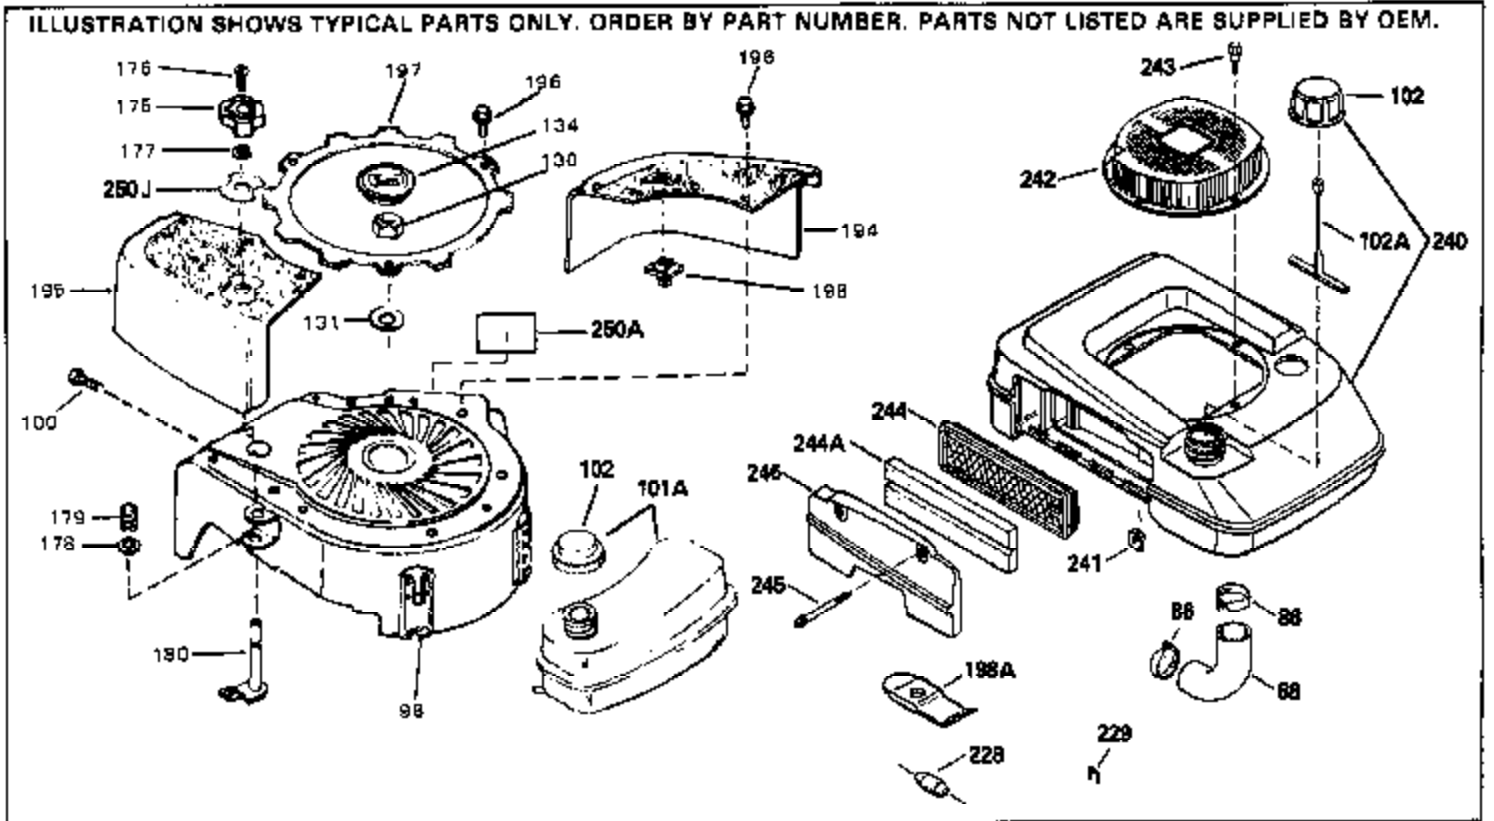

Ref #	Part Number	Qty	Description
51	30200		Screw, 10-24 x 9/16"
92	34961		Ground Wire
100	30200		Screw, 10-24 x 9/16"
102	35355		Fuel Cap
120B	35172		Muffler (Incl. 122)
121	650869		Screw, 1/4-20 x 2-3/4"
122	35171		Locking Plate
130	650816		Flywheel Nut
131	650815		Belleville Washer
192	650884		Screw, 8-32 x 1/2"
228	34985		Starter Rope Retainer
229	35025		Rope Retainer Staple
250A	35391		Instruction Decal