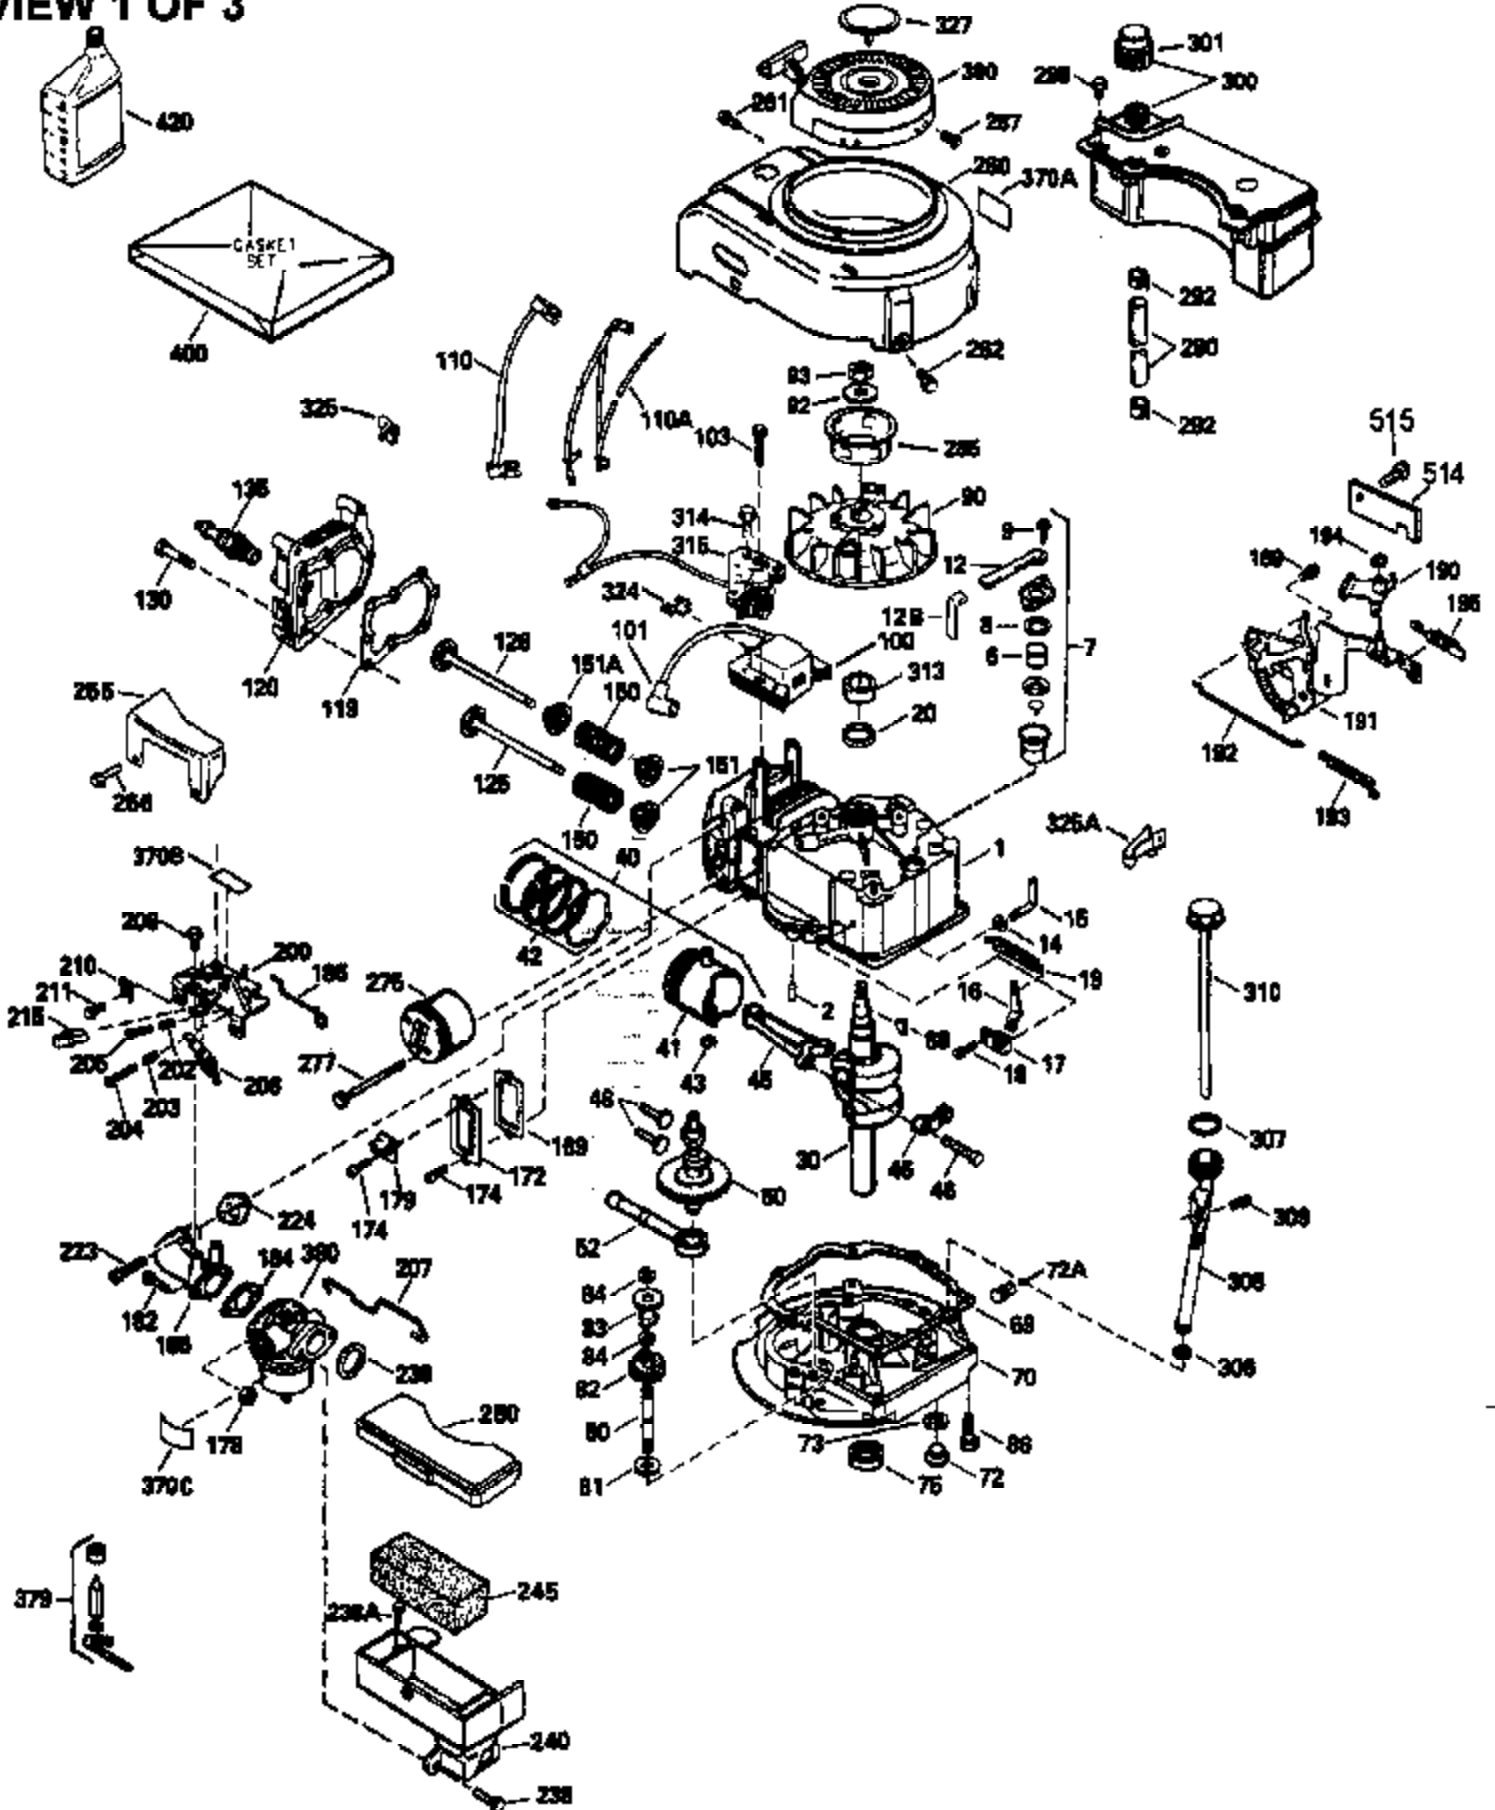

VIEW 1 OF 3

Ref #	Part Number	Qty	Description
1	34959		Cylinder Ass'y. (Incl. 2, 9 & 20)
2	26727		Dowel Pin
7	34215		Breather Ass'y. (Incl. 8 & 9)
8	32760A		* Breather Gasket
9	30200		Screw, 10-24 x 9/16"
14	28277		Washer
15	31513		Governor Rod
16	31383A		Governor Lever
17	31335		Governor Lever Clamp
18	650548		Screw, 8-32 x 5/16"
19	31361		Extension Spring
20	32600		Oil Seal
30	34600		Crankshaft
40	35544		Piston, Pin & Ring Set (Std.)
40	35545		Piston, Pin & Ring Set (.010 OS)
40	35546		Piston, Pin & Ring Set (.020 OS)
41	35541		Piston & Pin Ass'y. (Std.) (Incl. 43)
41	35542		Piston & Pin Ass'y. (.010 OS) (Incl. 43)
41	35543		Piston & Pin Ass'y. (.020 OS) (Incl. 43)
42	35547		Ring Set (Std.)
42	35548		Ring Set (.010 OS)
42	35549		Ring Set (.020 OS)
43	20381		Piston Pin Retaining Ring
45	30963B		Connecting Rod (Incl. 46)
46	32610A		Connecting Rod Bolt
48	27241		Valve Lifter
50	33553		Camshaft (Mech. Compression Release)
52	29914		Oil Pump Ass'y.
69	35261		* Mounting Flange Gasket
70	33521D		Mounting Flange (Incl. 58 & 72 thru 8 0)
72	30572		Oil Drain Plug (Incl. 73)
73	28833		* Oil Plug Gasket
75	26208		Oil Seal
80	30574		Governor Shaft
81	30590A		Washer
82	30591		Governor Gear Ass'y. (Incl. 81)
83	30588A		Governor Spool
84	29193		Retaining Ring
86	650488		Screw, 1/4-20 x 1-1/4"
89	611004		Flywheel Key
90	611112		Flywheel
92	650815		Belleville Washer
93	650816		Flywheel Nut
100	34443A		Solid State Ignition
101	610118		Spark Plug Cover
103	650814		Screw, Torx T-15, 10-24 x 1"
110	34961		Ground Wire
119	32643A		* Cylinder Head Gasket
120	34335		Cylinder Head
125	29314B		Intake Valve (Std.) (Incl. 151)
125	29315C		Intake Valve (1/32" OS) (Incl. 151)
126	29313C		Exhaust Valve (Std.) (Incl. 151)
126	29315C		Exhaust Valve (1/32" OS) (Incl. 151)
130	6021A		Screw, 5/16-18 x 1-1/2"
135	35395		Resistor Spark Plug (RJ19LM)
150	31672		Valve Spring
151	31673		Lower Valve Spring Cap
169	27234A		* Valve Spring Cover Gasket