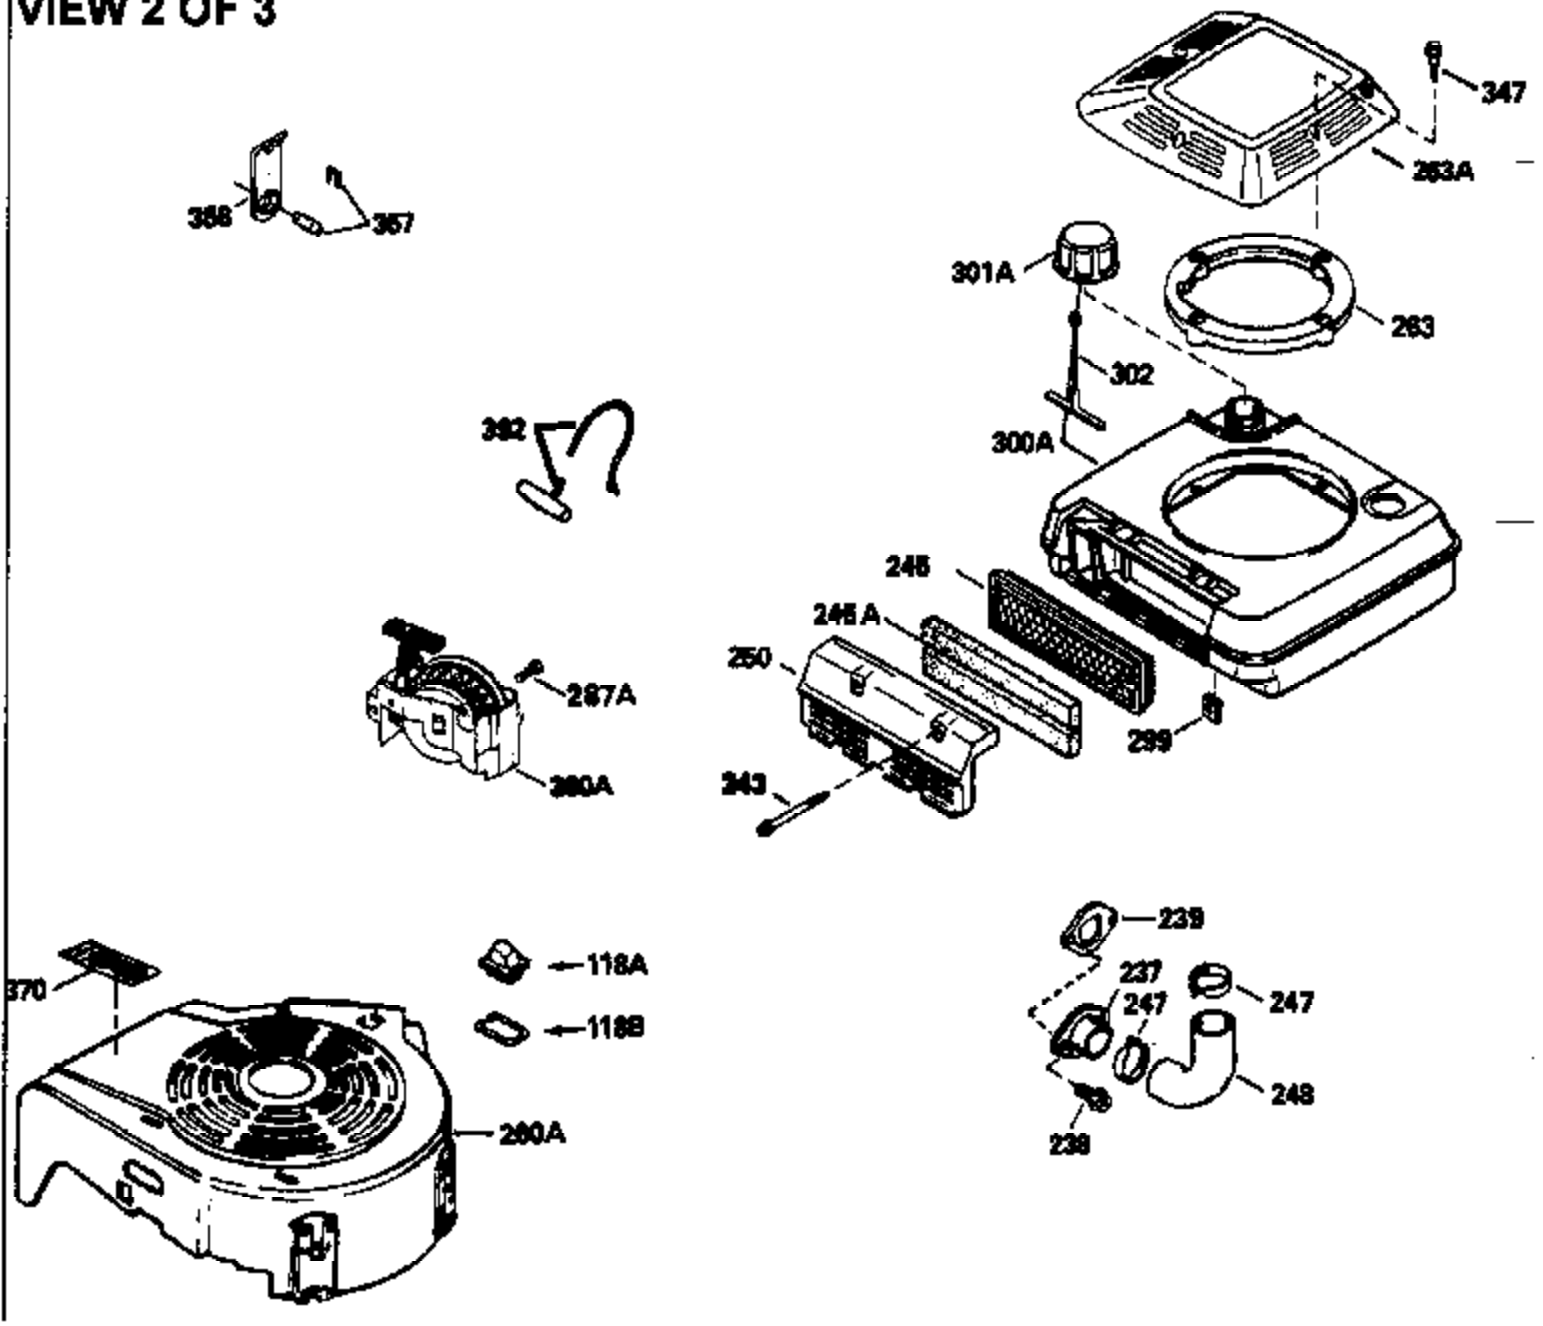

VIEW 2 OF 3

Ref #	Part Number	Qty	Description
189A	650837		Screw, 10-32 x 1/4"
238	650932		Screw, 10-32 x 49/64"
239	34338		* Air Cleaner Gasket
241A	35797		Air Cleaner Collar
245A	35066		Air Cleaner Filter
250C	35065		Air Cleaner Cover
260B	35393		Blower Housing
287B	650884		Screw, 8-32 x 1/2"
300B	34369A		Fuel Tank (Incl. 292 & 301A)
301A	35355		Fuel Cap
354	35025		Rope Retaining Staple
357	34985		Starter Rope Retainer (Incl. 354)
390B	590621		Rewind Starter