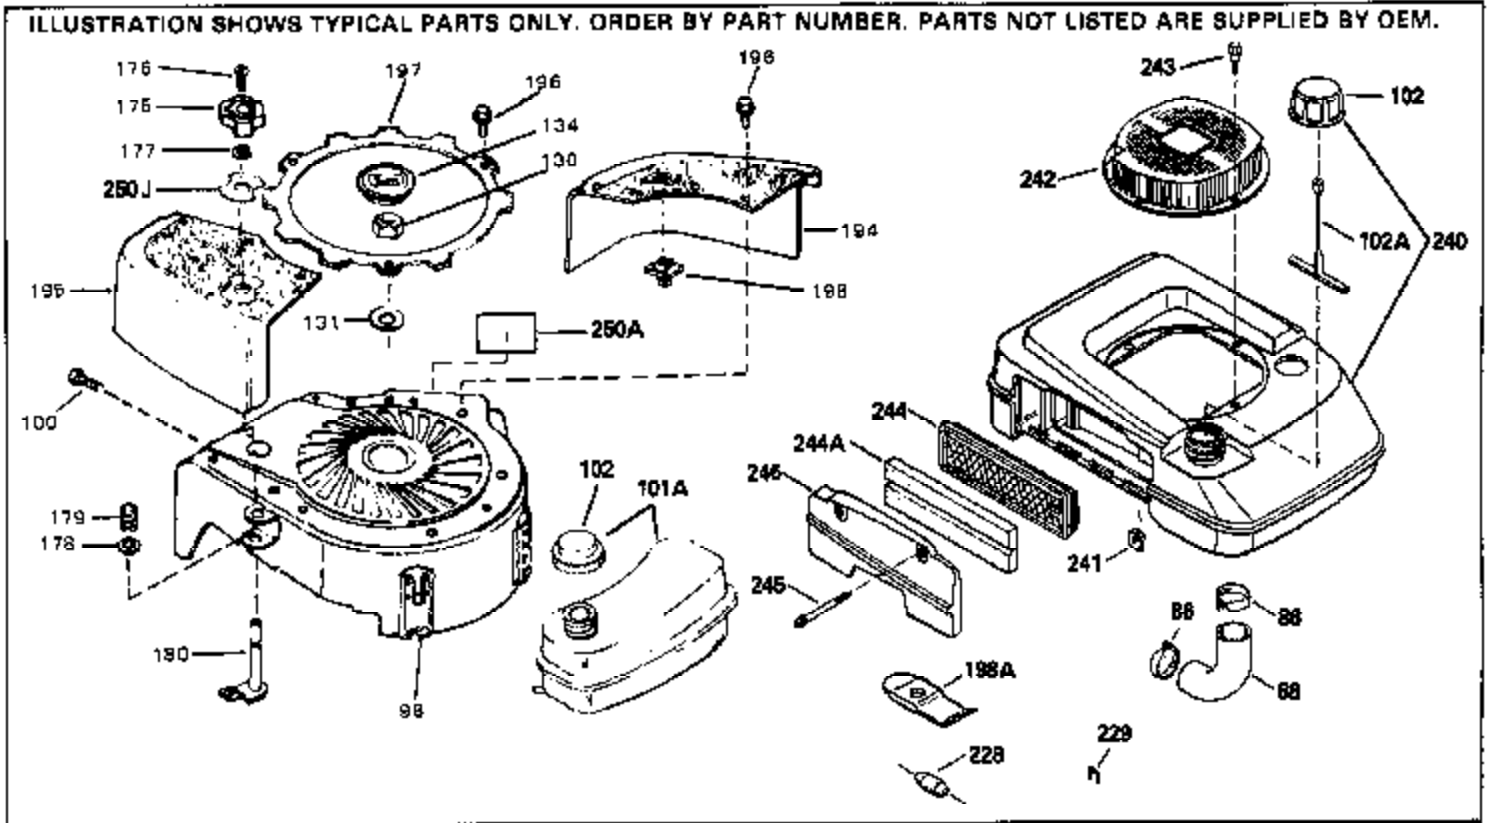

Ref #	Part Number	Qty	Description
51	30200		Screw, 10-24 x 9/16"
92	34961		Ground Wire
100	30200		Screw, 10-24 x 9/16"
102	35355		Fuel Cap
120A	34613		Muffler
121	650795		Screw, 1/4-20 x 2-1/4"
122	33753		Locking Plate
130	650816		Flywheel Nut
131	650815		Belleville Washer
181	31748		P.T.O. Shaft
182	33401		R.H. Worm Gear
184	31745		Washer
185	31787		Washer
186	31749		Retaining Ring
187	31744		Oil Seal
188	31747		Washer
189	650492		Screw, 1/4-20 x 2-1/4"
192	650884		Screw, 8-32 x 1/2"
228	34985		Starter Rope Retainer
229	35025		Rope Retainer Staple
250A	35391		Instruction Decal