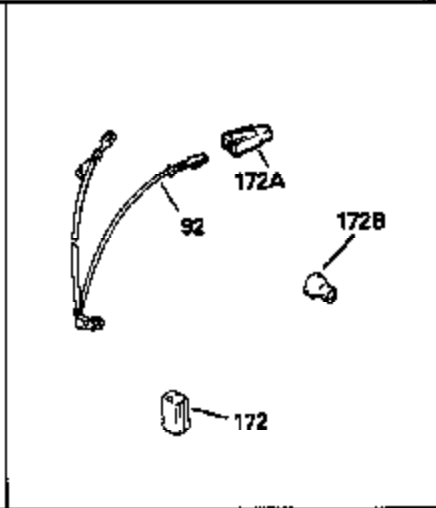

Ref #	Part Number	Qty	Description
51	30200		Screw, 10-24 x 9/16"
92	34961		Ground Wire
100	30200		Screw, 10-24 x 9/16"
102	35355		Fuel Cap
120A	34613		Muffler
121	650795		Screw, 1/4-20 x 2-1/4"
122	33753		Locking Plate
130	650816		Flywheel Nut
131	650815		Belleville Washer
181	31748		P.T.O. Shaft
182	33401		R.H. Worm Gear
184	31745		Washer
185	31787		Washer
186	31749		Retaining Ring
187	31744		Oil Seal
188	31747		Washer
189	650492		Screw, 1/4-20 x 2-1/4"
192	650884		Screw, 8-32 x 1/2"
228	34985		Starter Rope Retainer
229	35025		Rope Retainer Staple
250A	35391		Instruction Decal