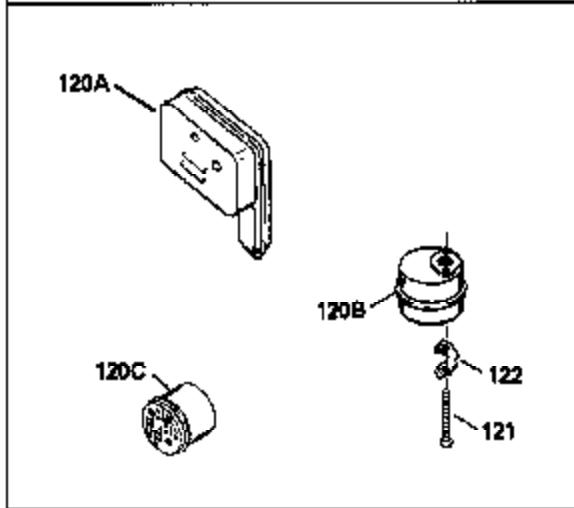

Ref #	Part Number	Qty	Description
51	30200		Screw, 10-24 x 9/16"
92	34961		Ground Wire
100	30200		Screw, 10-24 x 9/16"
102	35355		Fuel Cap
120A	34613		Muffler
121	650795		Screw, 1/4-20 x 2-1/4"
122	33753		Locking Plate
130	650816		Flywheel Nut
131	650815		Belleville Washer
181	31748		P.T.O. Shaft
182	33401		R.H. Worm Gear
184	31745		Washer
185	31787		Washer
186	31749		Retaining Ring
187	31744		Oil Seal
188	31747		Washer
189	650492		Screw, 1/4-20 x 2-1/4"
192	650884		Screw, 8-32 x 1/2"
228	34985		Starter Rope Retainer
229	35025		Rope Retainer Staple
250A	35391		Instruction Decal