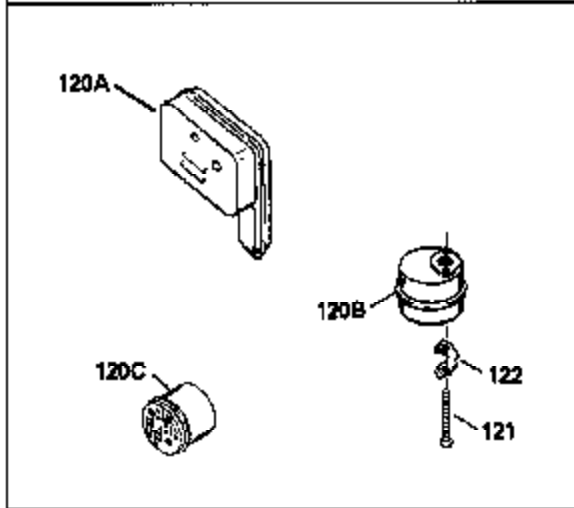

Ref #	Part Number	Qty	Description
51	30200		Screw, 10-24 x 9/16"
92	34961		Ground Wire
100	30200		Screw, 10-24 x 9/16"
102	35355		Fuel Cap
121	650795		Screw, 1/4-20 x 2-1/4"
122	33753		Locking Plate
130	650816		Flywheel Nut
131	650815		Belleville Washer
192	650884		Screw, 8-32 x 1/2"
228	34985		Starter Rope Retainer
229	35025		Rope Retainer Staple
250A	35391		Instruction Decal