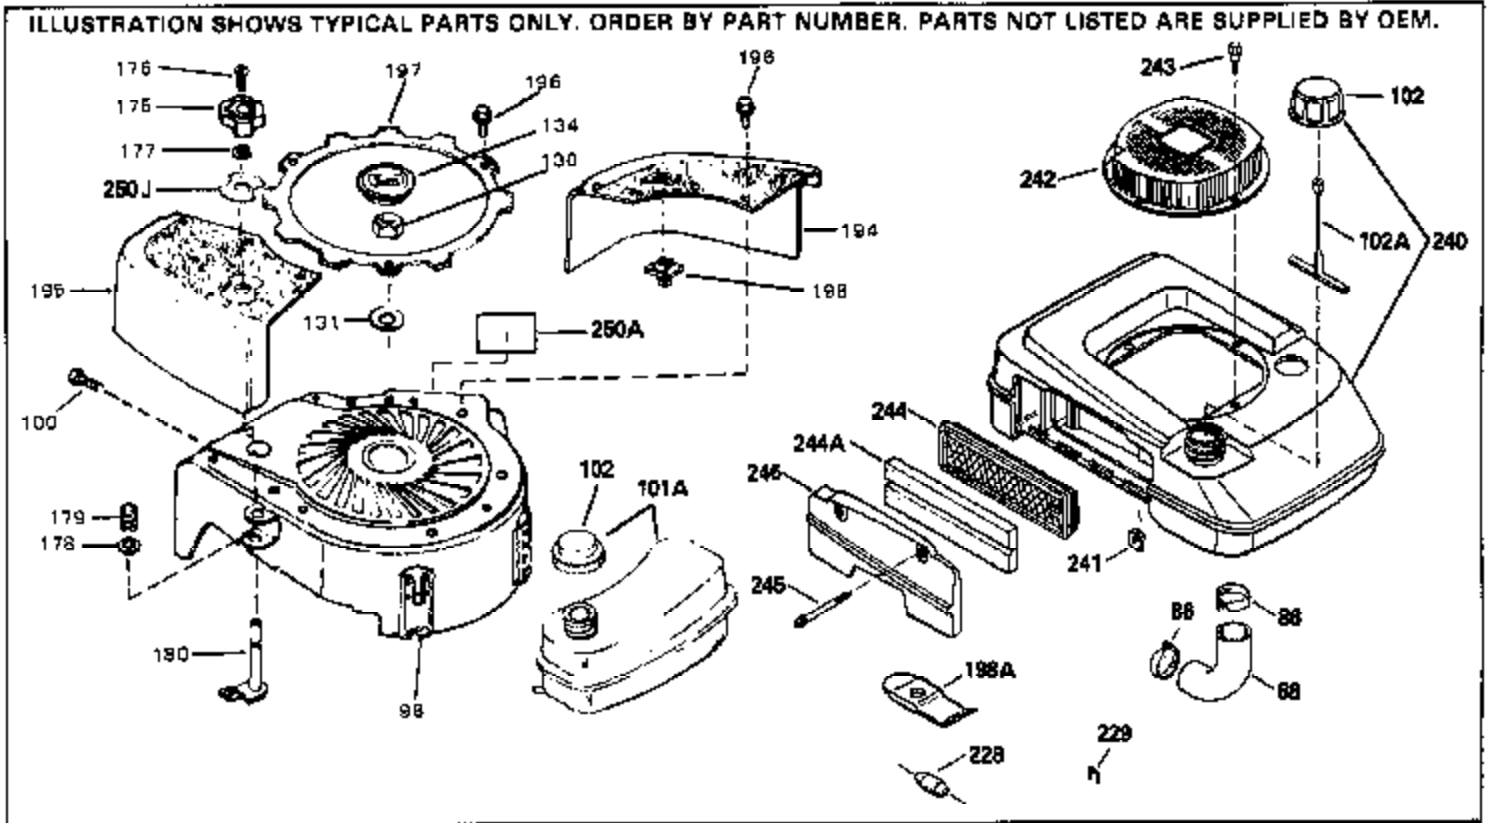

Ref #	Part Number	Qty	Description
51	30200		Screw, 10-24 x 9/16"
92	34961		Ground Wire
100	30200		Screw, 10-24 x 9/16"
102	35355		Fuel Cap
121	650795		Screw, 1/4-20 x 2-1/4"
122	33753		Locking Plate
130	650816		Flywheel Nut
131	650815		Belleville Washer
192	650884		Screw, 8-32 x 1/2"
228	34985		Starter Rope Retainer
229	35025		Rope Retainer Staple
250A	35391		Instruction Decal