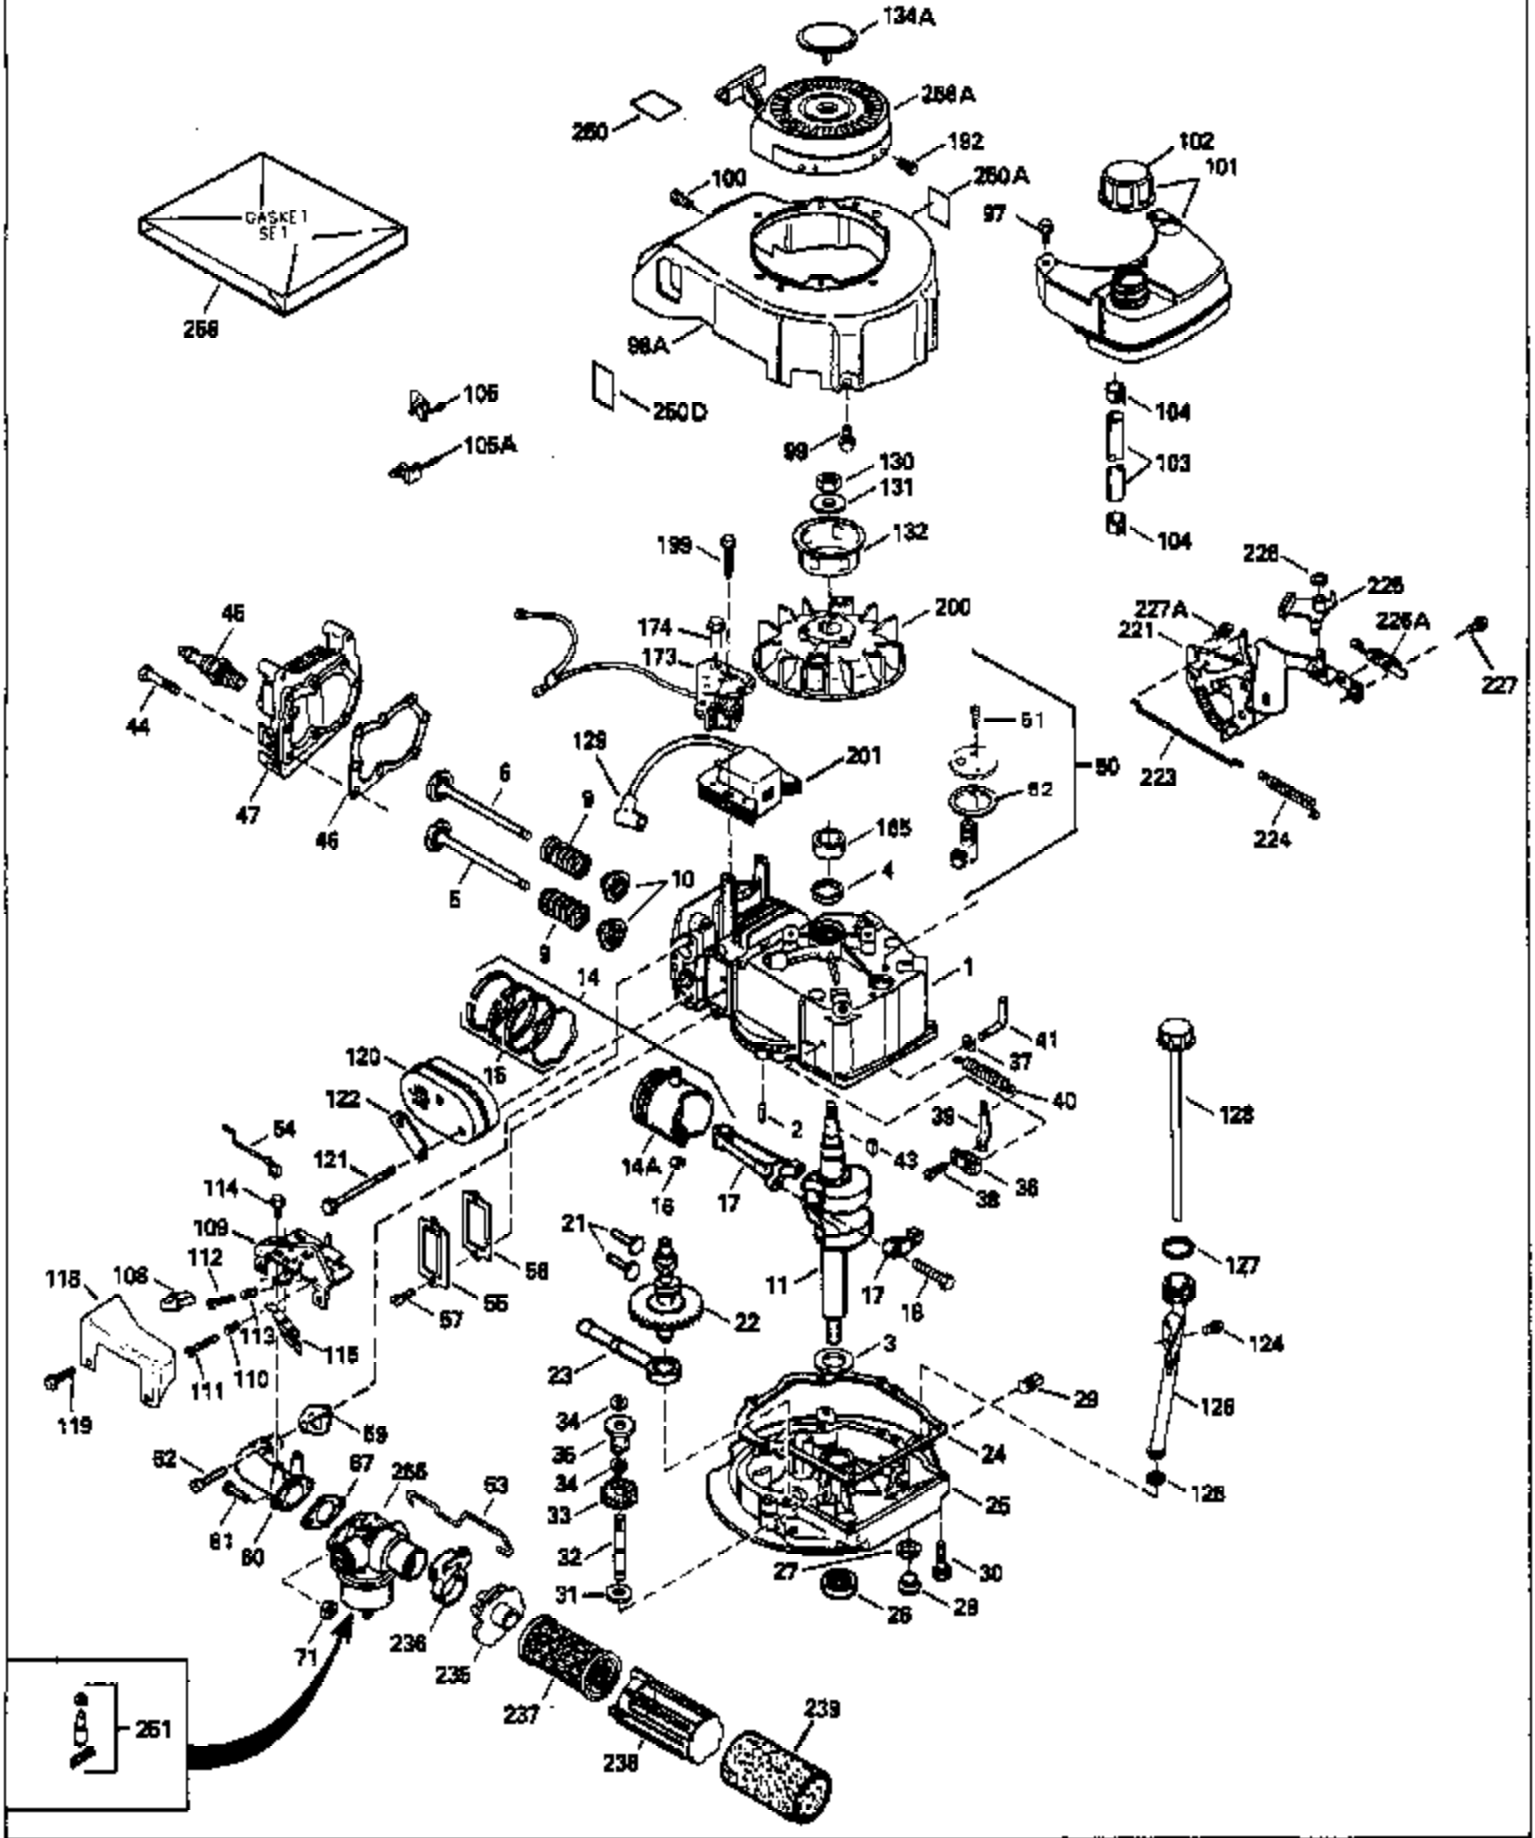

ILLUSTRATION SHOWS TYPICAL PARTS ONLY. ORDER BY PART NUMBER. PARTS NOT LISTED ARE SUPPLIED BY OEM.

Ref #	Part Number	Qty	Description
1	34959		Cylinder Ass'y. (Incl. 2, 4, 50, 51 & 52)
2	26727		Dowel Pin
4	32600		Oil Seal
5	29313C		Exhaust Valve (Std.) (Incl.10)
5	29315C		Exhaust Valve (1/32" OS) (Incl. 10)
6	29314B		Intake Valve (Std.) (Incl. 10)
6	29315C		Intake Valve (1/32" OS) (Incl. 10)
9	31672		Valve Spring
10	31673		Lower Valve Spring Cap
11	34463		Crankshaft
14A	35541		Piston & Pin Ass'y. (Std.) (Incl. 16)
14A	35542		Piston & Pin Ass'y. (.010 OS) (Incl. 16)
14A	35543		Piston & Pin Ass'y. (.020 OS) (Incl. 16)
14	35544		Piston, Pin & Ring Set (Std.)
14	35545		Piston, Pin & Ring Set (.010 OS)
14	35546		Piston, Pin & Ring Set (.020 OS)
15	35547		Ring Set (Std.)
15	35548		Ring Set (.010 OS)
15	35549		Ring Set (.020 OS)
16	20381		Piston Pin Retaining Ring
17	30963B		Connecting Rod (Incl. 18)
18	32610A		Connecting Rod Bolt
21	27241		Valve Lifter
22	33553		Camshaft (Mech. Compression Release)
23	29914		Oil Pump Ass'y.
24	35261		* Mounting Flange Gasket
25	35651		Mounting Flange (Incl. 26, 28, & 32)
26	26208		Oil Seal
28	27244		Oil Drain Plug
30	650488		Screw, 1/4-20 x 1-1/4"
31	35479		Washer
32	30574		Governor Shaft
33	30591		Governor Gear Ass'y. (Incl. 31)
34	29193		Retaining Ring
35	30588A		Governor Spool
36	31335		Governor Lever Clamp
37	28277		Washer
38	650548		Screw, 8-32 x 5/16"
39	31383A		Governor Lever
40	31361		Extension Spring
41	30589		Governor Rod (Incl. 37)
43	611004		Flywheel Key
44	6021A		Screw, 5/16-18 x 1-1/2"
45	35395		Resistor Spark Plug (RJ19LM)
46	32643A		* Cylinder Head Gasket
47	34335		Cylinder Head
50	34215		Breather Ass'y. (Incl. 51 & 52)
51	30200		Screw, 10-24 x 9/16"
52	32760A		* Breather Gasket
53	34336		Throttle Link
54	34337		Governor Link
55	32755		Valve Spring Box Cover
56	27234A		* Valve Spring Cover Gasket
57	650128		Screw, 10-24 x 1/2"
59	34690A		* Intake Pipe Gasket
60	31384A		Intake Pipe (Incl. 59)
61	6201		Screw, 1/4-28 x 7/8"
62	650451		Screw, 1/4-20 x 1"