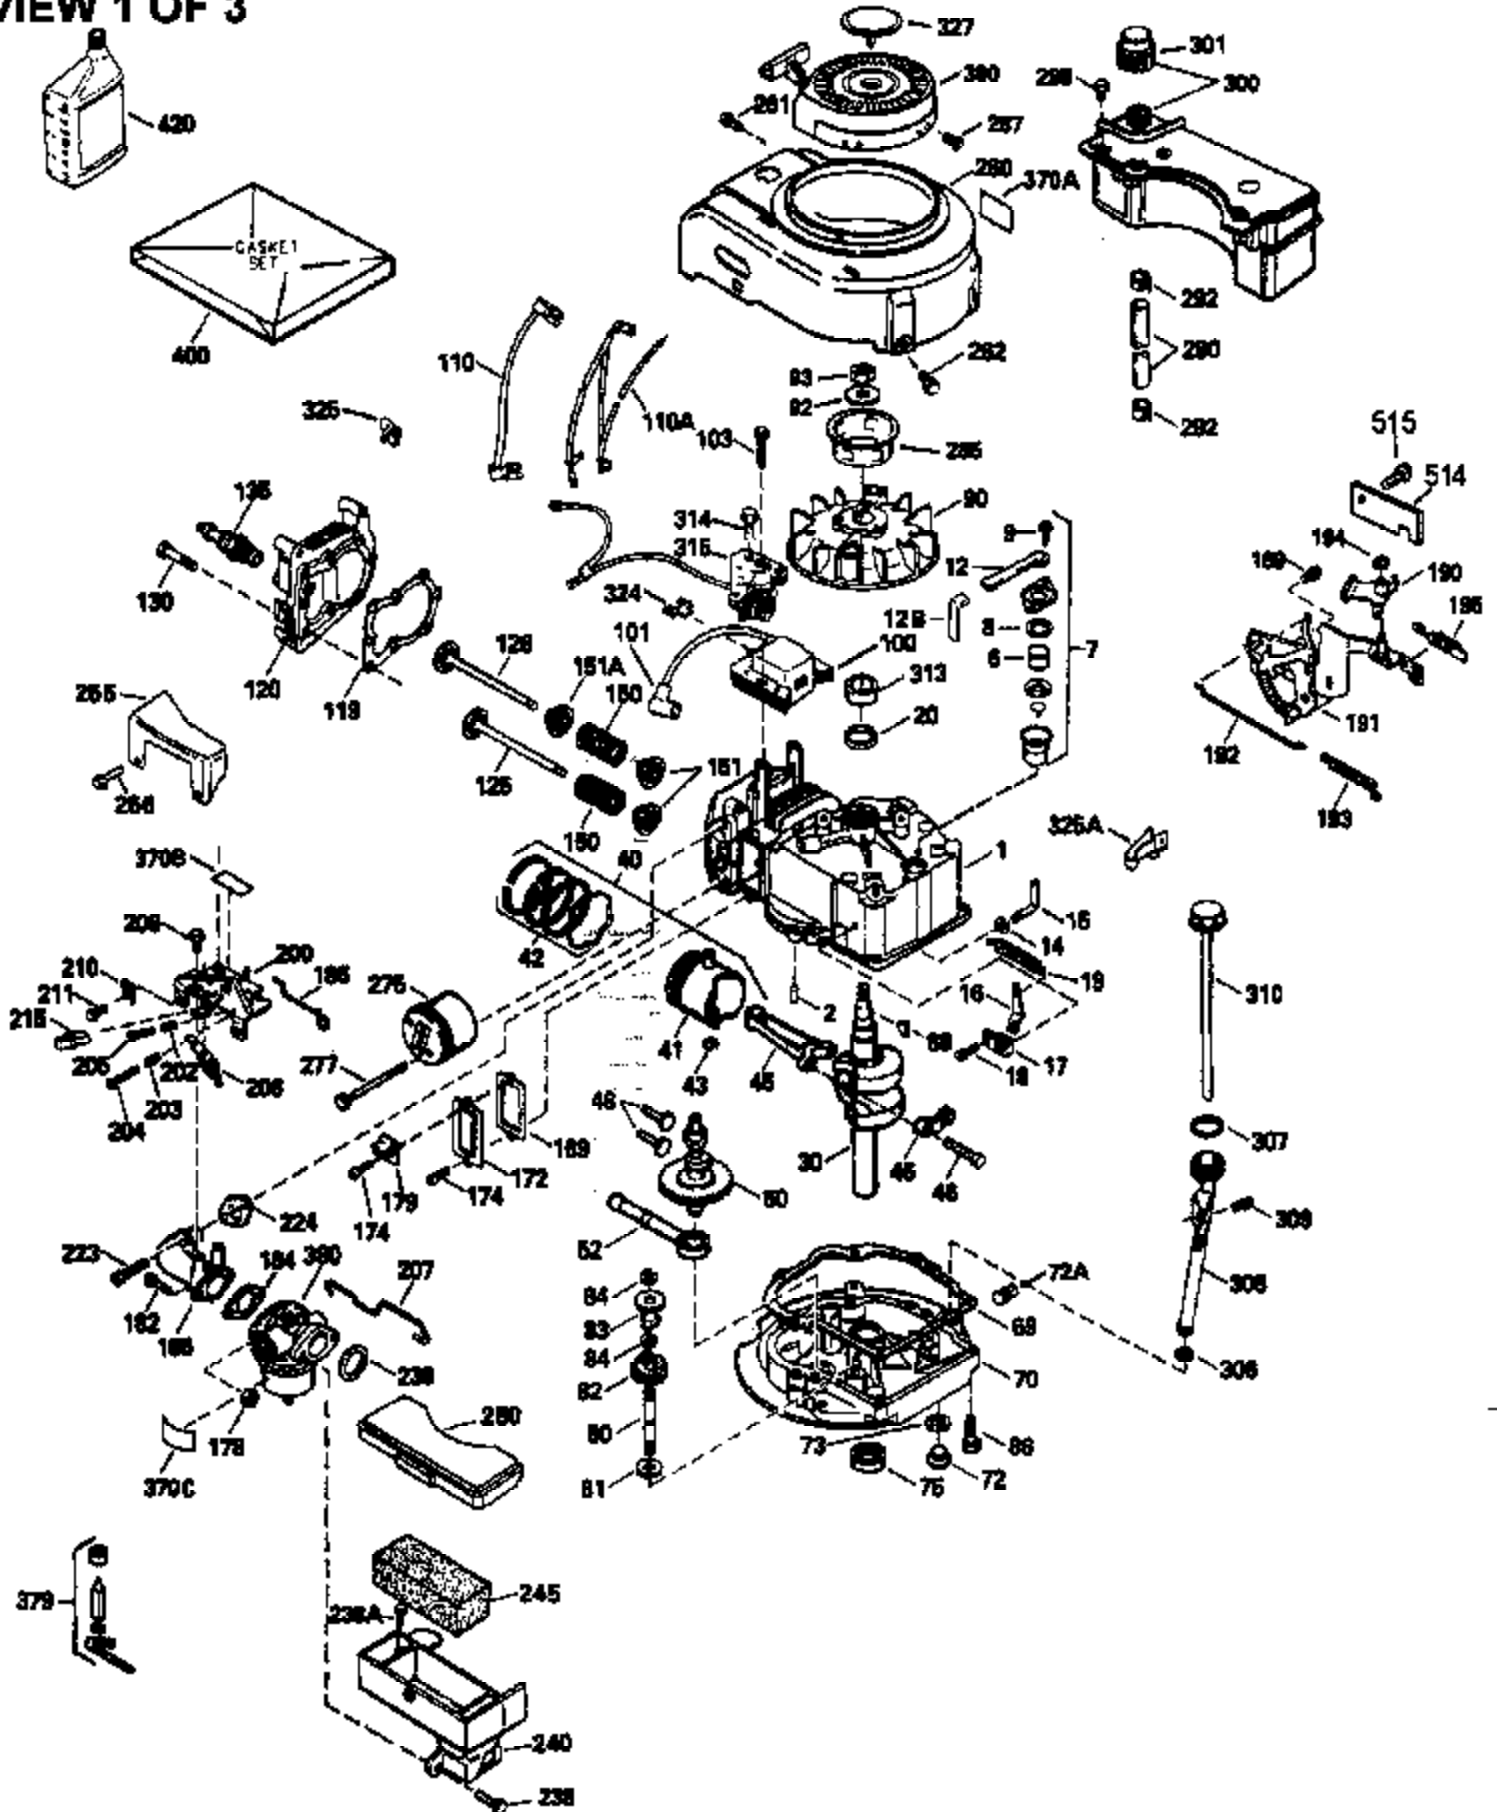

VIEW 1 OF 3

Ref #	Part Number	Qty	Description
1	34959		Cylinder Ass'y. (Incl. 2, 9 & 20)
2	26727		Dowel Pin
7	34215		Breather Ass'y. (Incl. 8 & 9)
8	32760A		* Breather Gasket
9	30200		Screw, 10-24 x 9/16"
14	28277		Washer
15	31513		Governor Rod
16	31383A		Governor Lever
17	31335		Governor Lever Clamp
18	650548		Screw, 8-32 x 5/16"
19	31361		Extension Spring
20	32600		Oil Seal
30	35257		Crankshaft
40	35544		Piston, Pin & Ring Set (Std.)
40	35545		Piston, Pin & Ring Set (.010 OS)
40	35546		Piston, Pin & Ring Set (.020 OS)
41	35541		Piston & Pin Ass'y. (Std.) (Incl. 43)
41	35542		Piston & Pin Ass'y. (.010 OS) (Incl. 43)
41	35543		Piston & Pin Ass'y. (.020 OS) (Incl. 43)
42	35547		Ring Set (Std.)
42	35548		Ring Set (.010 OS)
42	35549		Ring Set (.020 OS)
43	20381		Piston Pin Retaining Ring
45	30963B		Connecting Rod (Incl. 46)
46	32610A		Connecting Rod Bolt
48	27241		Valve Lifter
50	33148A		Camshaft (Compression Release)
52	29914		Oil Pump Ass'y.
69	35261		* Mounting Flange Gasket
70	33521D		Mounting Flange (Incl. 58 & 72 thru 8 0)
72	30572		Oil Drain Plug (Incl. 73)
73	28833		* Oil Plug Gasket
75	26208		Oil Seal
80	30574		Governor Shaft
81	30590A		Washer
82	30591		Governor Gear Ass'y. (Incl. 81)
83	30588A		Governor Spool
84	29193		Retaining Ring
86	650488		Screw, 1/4-20 x 1-1/4"
89	611004		Flywheel Key
90	611112		Flywheel
92	650815		Belleville Washer
93	650816		Flywheel Nut
100	34443A		Solid State Ignition
101	610118		Spark Plug Cover
103	650814		Screw, Torx T-15, 10-24 x 1"
110	34231		Ground Wire
119	32643A		* Cylinder Head Gasket
120	34335		Cylinder Head
125	29314B		Intake Valve (Std.) (Incl. 151)
125	29315C		Intake Valve (1/32" OS) (Incl. 151)
126	29313C		Exhaust Valve (Std.) (Incl. 151)
126	29315C		Exhaust Valve (1/32" OS) (Incl. 151)
130	6021A		Screw, 5/16-18 x 1-1/2"
135	35395		Resistor Spark Plug (RJ19LM)
150	31672		Valve Spring
151	31673		Lower Valve Spring Cap
169	27234A		* Valve Spring Cover Gasket