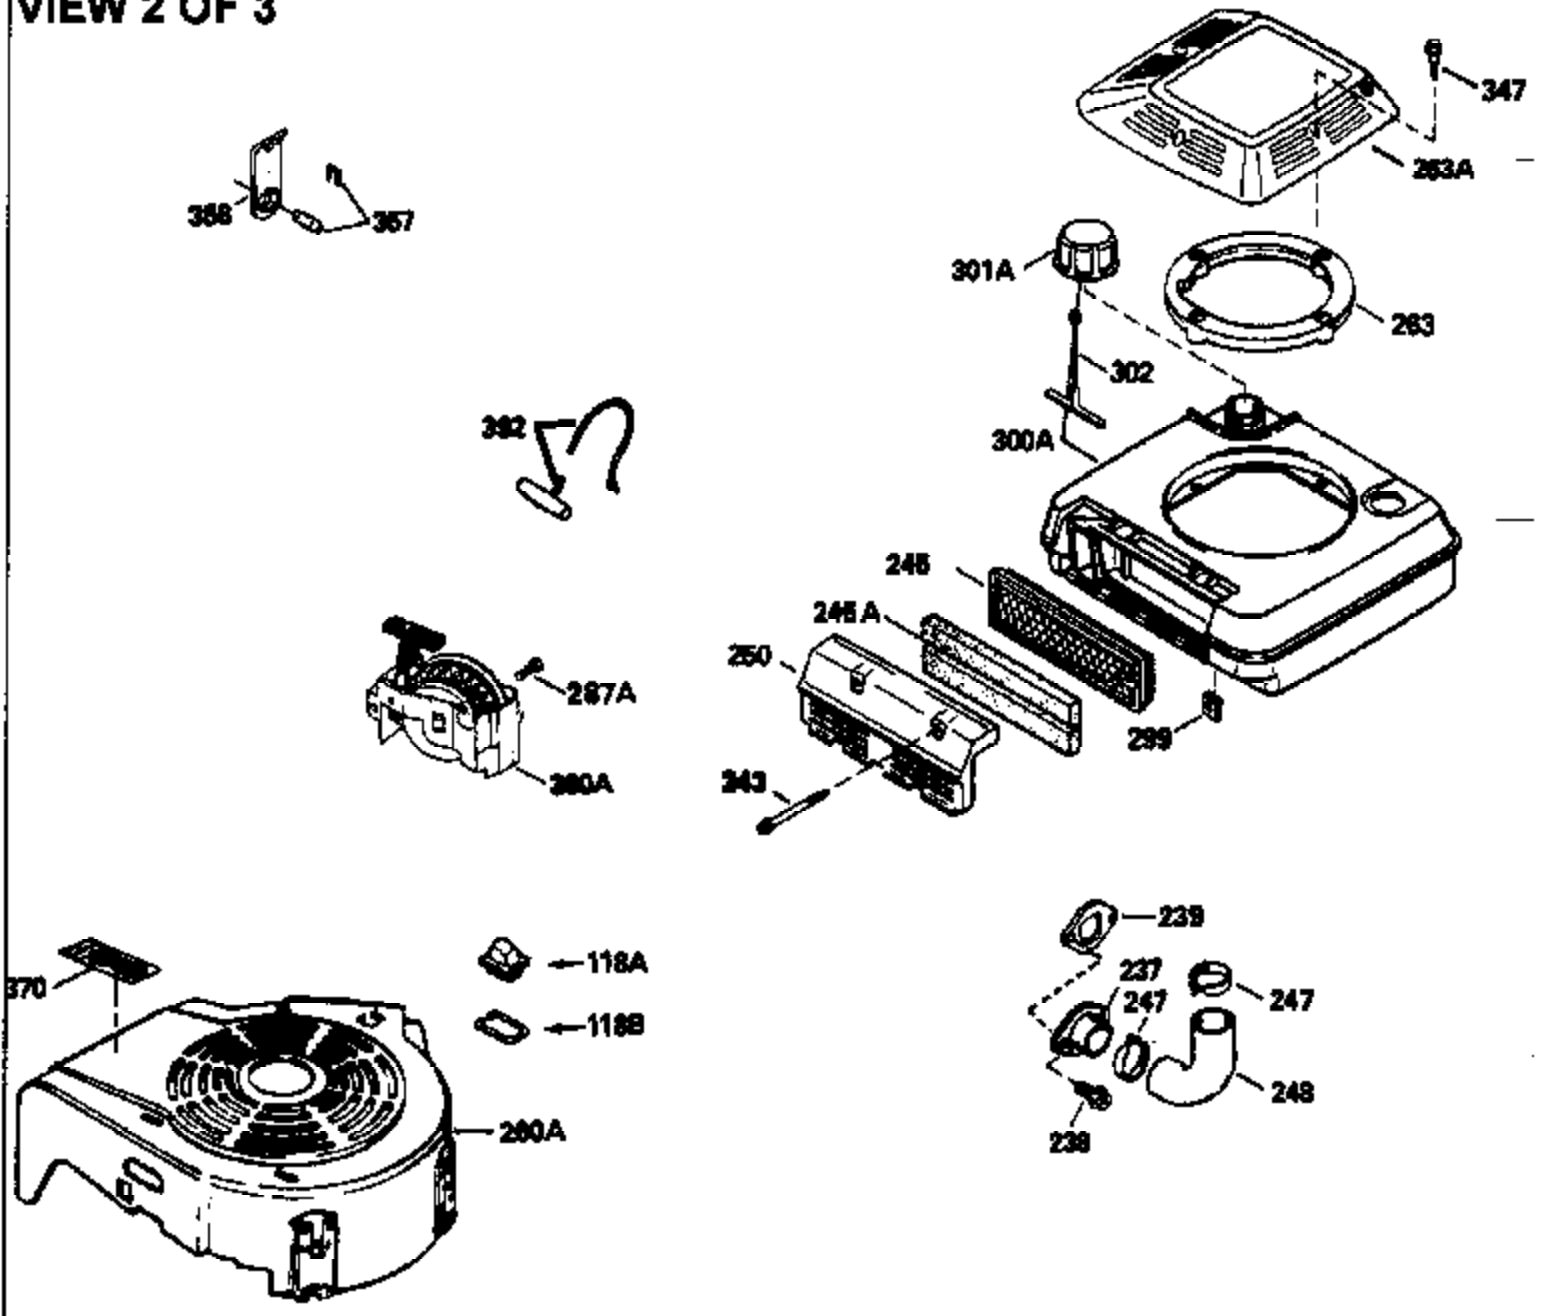

VIEW 2 OF 3

Ref #	Part Number	Qty	Description
238	650932		Screw, 10-32 x 49/64"
239	34338		* Air Cleaner Gasket
241A	35797		Air Cleaner Collar
245A	35066		Air Cleaner Filter
250C	35065		Air Cleaner Cover
260B	35393		Blower Housing
287B	650884		Screw, 8-32 x 1/2"
300B	34369A		Fuel Tank (Incl. 292 & 301A)
301A	35355		Fuel Cap
390B	590635		Rewind Starter