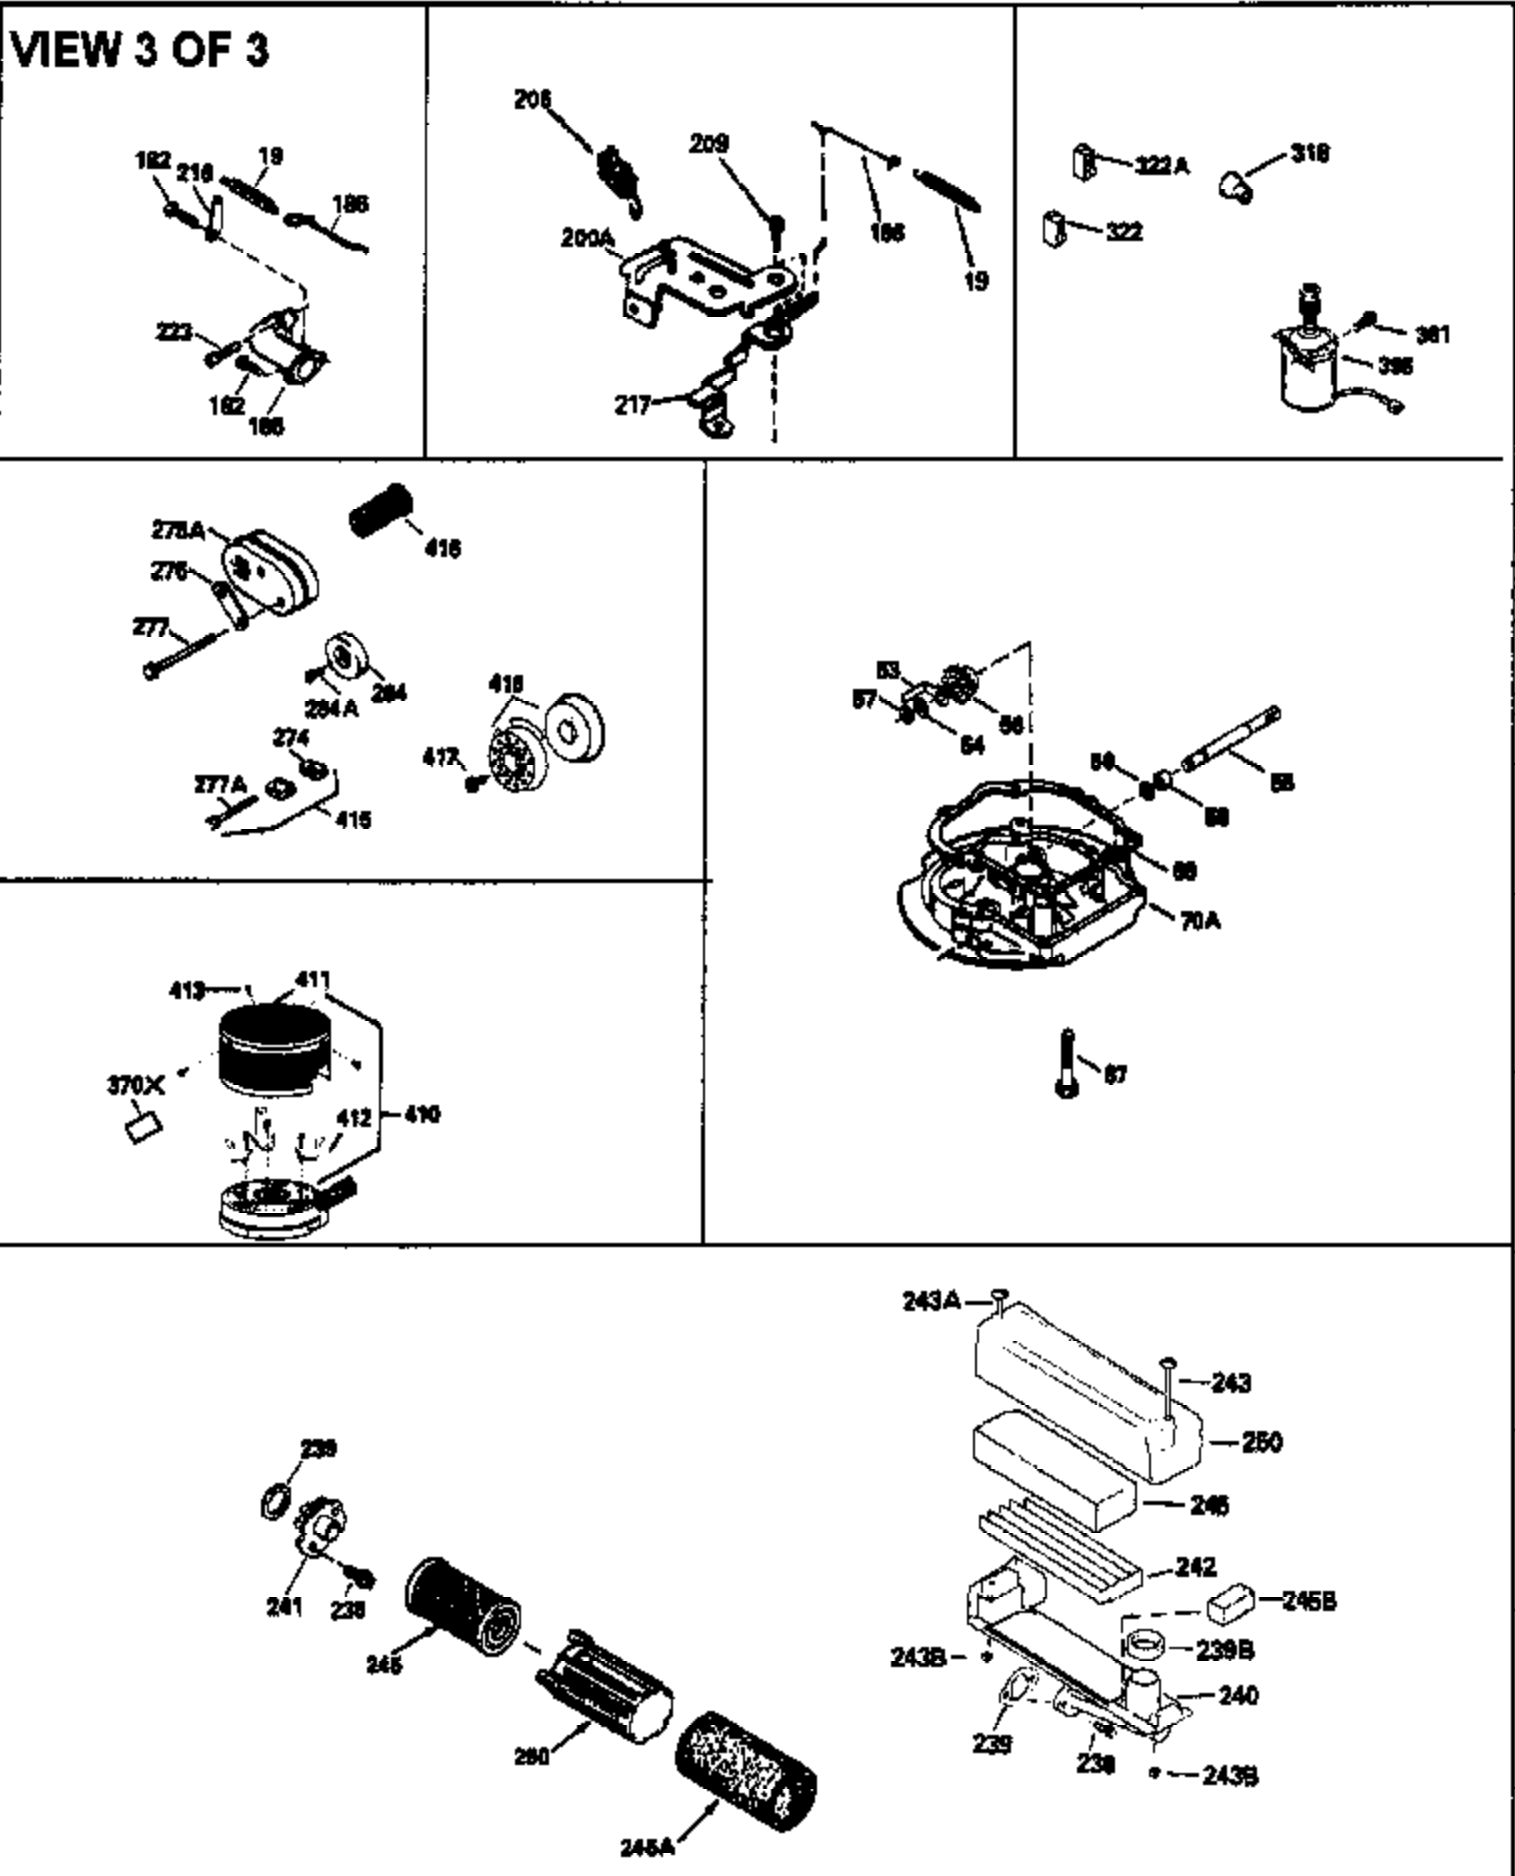

Ref #	Part Number	Qty	Description
19	31361		Extension Spring
53	31745		Washer
54	31787		Washer
55	31748		P.T.O. Shaft
56	31746		L.H. Worm Gear
57	31749		Retaining Ring
58	31744		Oil Seal
59	31747		Washer
69	35261		* Mounting Flange Gasket
87	650492		Screw, 1/4-20 x 2-1/4"
182	6201		Screw, 1/4-28 x 7/8"
185	31384A		Intake Pipe (Incl. 224)
186	34337		Governor Link
206	610973		Terminal
209	30200		Screw, 10-24 x 9/16"
223	650451		Screw, 1/4-20 x 1"
238	650932		Screw, 10-32 x 49/64"
239	34338		* Air Cleaner Gasket
241A	35797		Air Cleaner Collar
245A	35066		Air Cleaner Filter
250C	35065		Air Cleaner Cover
260B	35393		Blower Housing
275A	34613		Muffler
276	33753		Locking Plate
277	650795		Screw, 1/4-20 x 2-1/4"
287B	650884		Screw, 8-32 x 1/2"
300B	34369A		Fuel Tank (Incl. 292 & 301A)
390B	590635		Rewind Starter