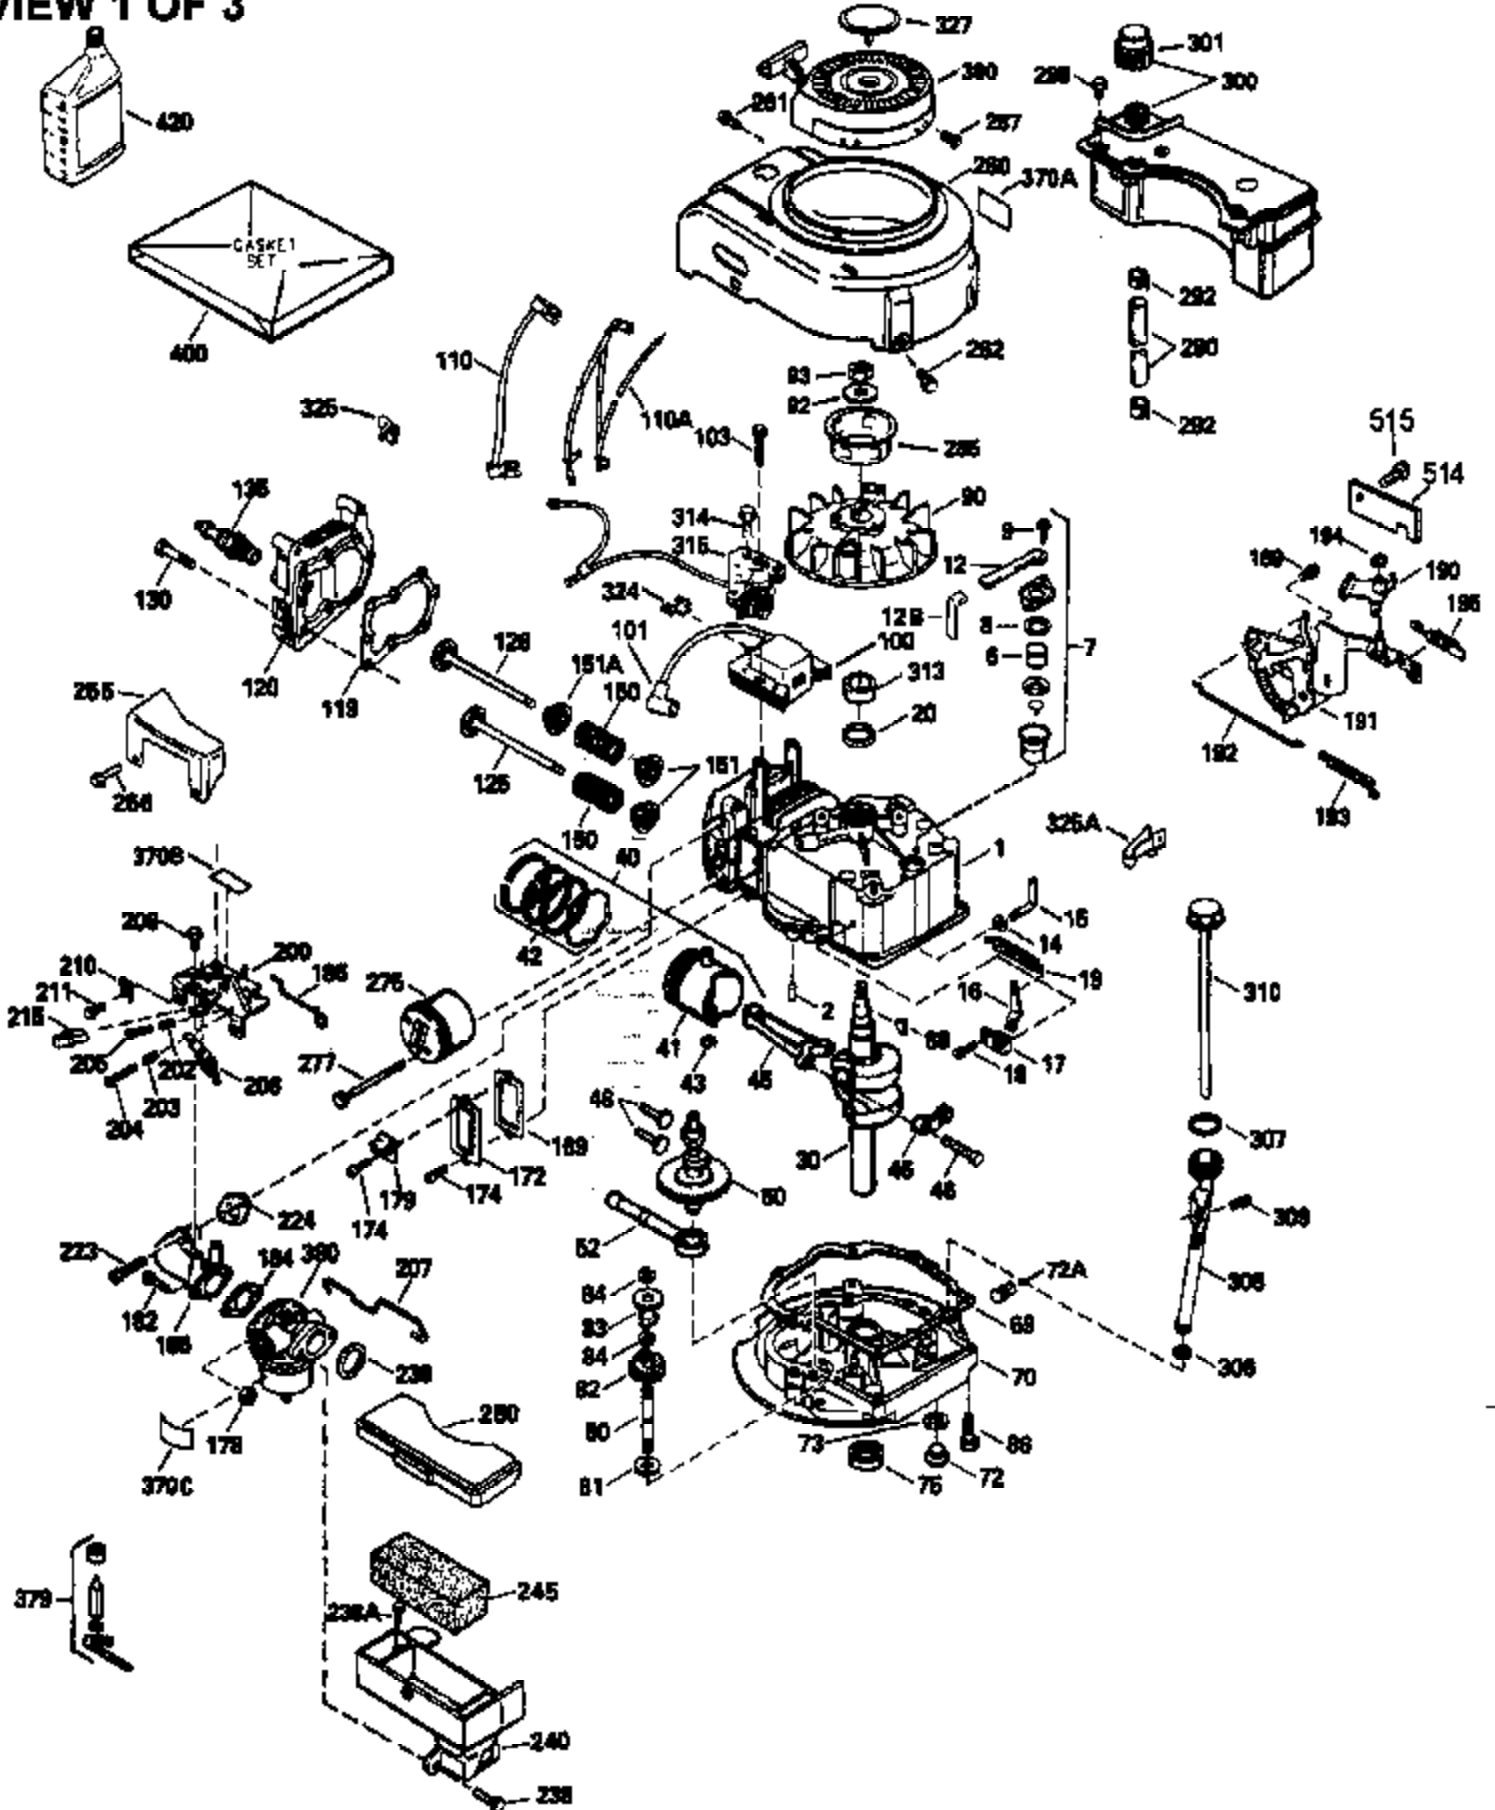

VIEW 1 OF 3

Ref #	Part Number	Qty	Description
1	34959		Cylinder Ass'y. (Incl. 2, 9 & 20)
2	26727		Dowel Pin
7	34215		Breather Ass'y. (Incl. 8 & 9)
8	32760A		* Breather Gasket
9	30200		Screw, 10-24 x 9/16"
14	28277		Washer
15	30589		Governor Rod (Incl. 14)
16	31383A		Governor Lever
17	31335		Governor Lever Clamp
18	650548		Screw, 8-32 x 5/16"
19	31361		Extension Spring
20	32600		Oil Seal
30	35166		Crankshaft
40	35544		Piston, Pin & Ring Set (Std.)
40	35545		Piston, Pin & Ring Set (.010 OS)
40	35546		Piston, Pin & Ring Set (.020 OS)
41	35541		Piston & Pin Ass'y. (Std.) (Incl. 43)
41	35542		Piston & Pin Ass'y. (.010 OS) (Incl. 43)
41	35543		Piston & Pin Ass'y. (.020 OS) (Incl. 43)
42	35547		Ring Set (Std.)
42	35548		Ring Set (.010 OS)
42	35549		Ring Set (.020 OS)
43	20381		Piston Pin Retaining Ring
45	30963B		Connecting Rod (Incl. 46)
46	32610A		Connecting Rod Bolt
48	27241		Valve Lifter
50	33148A		Camshaft (Compression Release)
52	29914		Oil Pump Ass'y.
69	35261		* Mounting Flange Gasket
70	34311C		Mounting Flange (Incl. 72 thru 80)
72	30572		Oil Drain Plug (Incl. 73)
73	28833		* Oil Plug Gasket
75	27897		Oil Seal
80	30574		Governor Shaft
81	30590A		Washer
82	30591		Governor Gear Ass'y. (Incl. 81)
83	30588A		Governor Spool
84	29193		Retaining Ring
86	650488		Screw, 1/4-20 x 1-1/4"
89	611004		Flywheel Key
90	611112		Flywheel
92	650815		Belleville Washer
93	650816		Flywheel Nut
100	34443A		Solid State Ignition
101	610118		Spark Plug Cover
103	650814		Screw, Torx T-15, 10-24 x 1"
110	34231		Ground Wire
119	32643A		* Cylinder Head Gasket
120	34335		Cylinder Head
125	29314B		Intake Valve (Std.) (Incl. 151)
125	29315C		Intake Valve (1/32" OS) (Incl. 151)
126	29313C		Exhaust Valve (Std.) (Incl. 151)
126	29315C		Exhaust Valve (1/32" OS) (Incl. 151)
130	6021A		Screw, 5/16-18 x 1-1/2"
135	35395		Resistor Spark Plug (RJ19LM)
150	31672		Valve Spring
151	31673		Lower Valve Spring Cap
169	27234A		* Valve Spring Cover Gasket