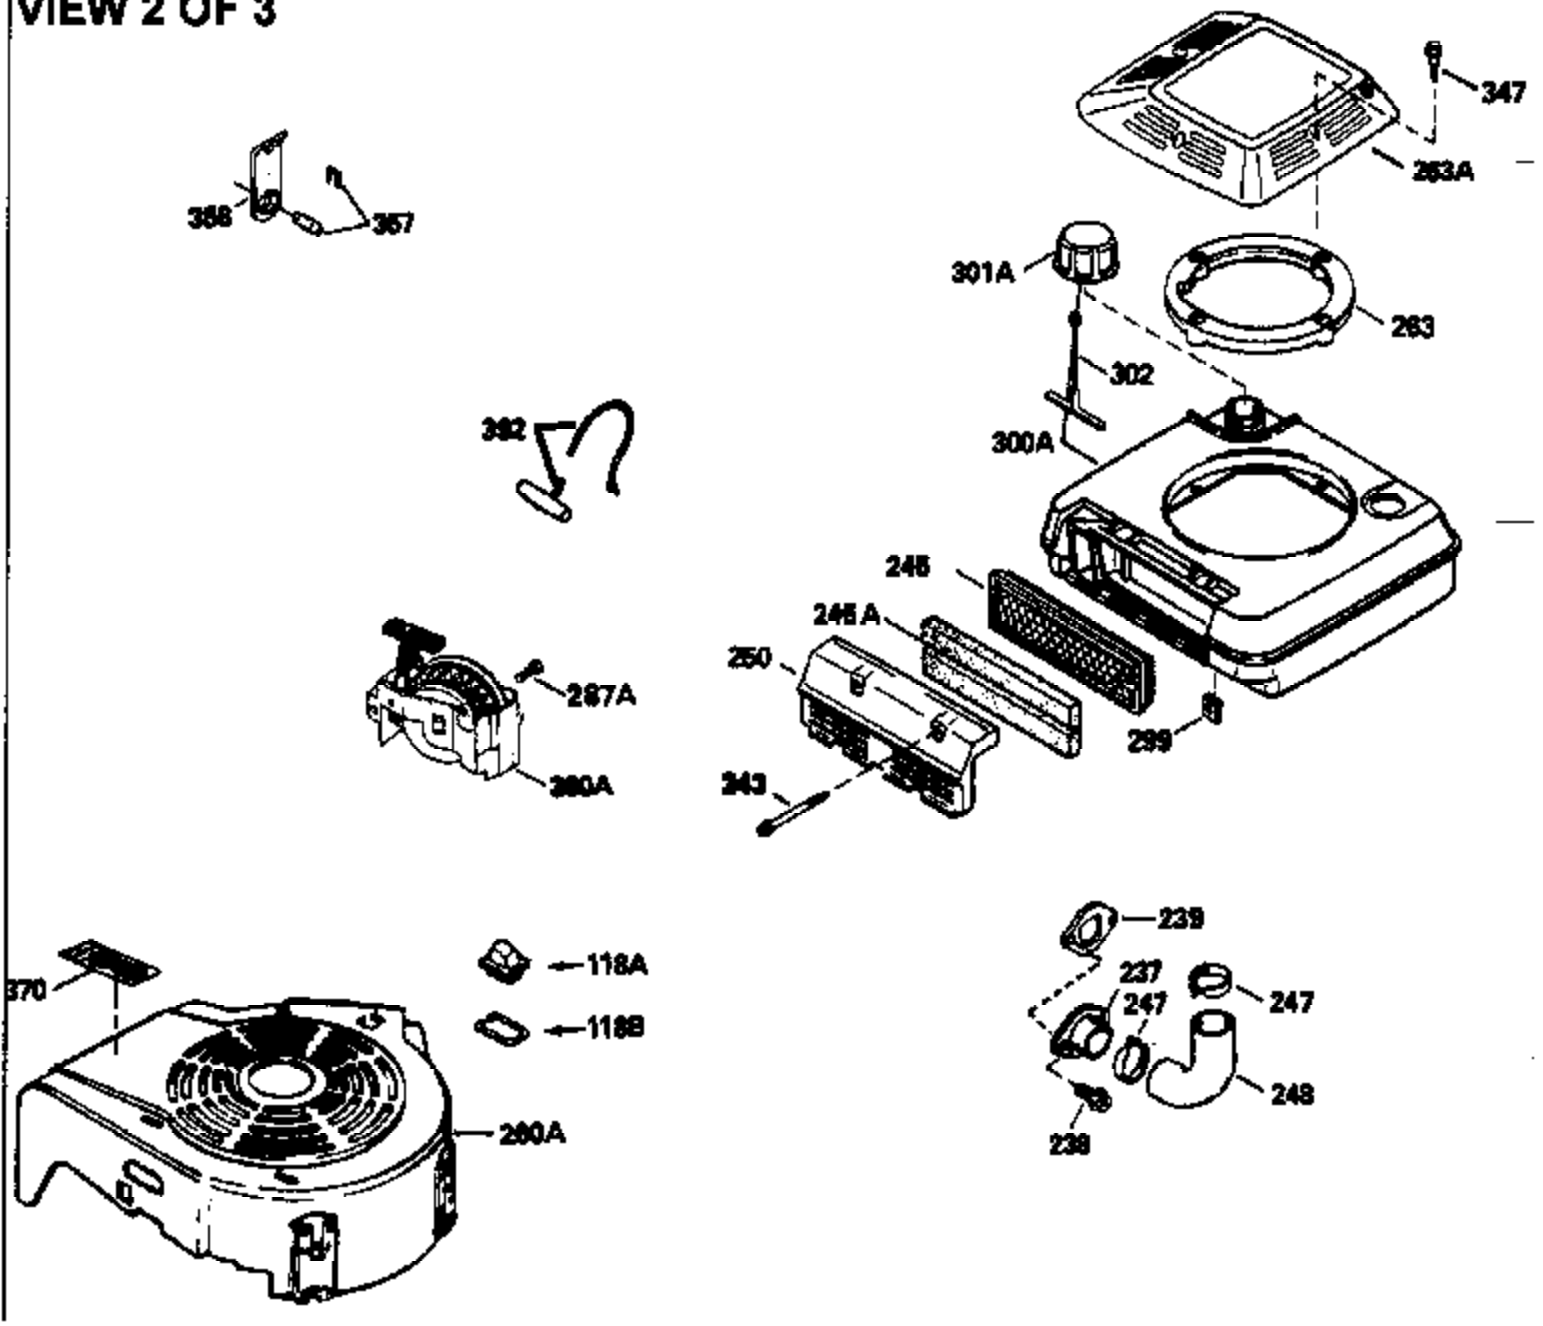

VIEW 2 OF 3

Ref #	Part Number	Qty	Description
238	650932		Screw, 10-32 x 49/64"
239	34338		* Air Cleaner Gasket
241A	35797		Air Cleaner Collar
245A	35066		Air Cleaner Filter
250C	35065		Air Cleaner Cover
260B	35393		Blower Housing
275C	33566		Muffler
287B	650884		Screw, 8-32 x 1/2"
300B	34369A		Fuel Tank (Incl. 292 & 301A)
301A	35355		Fuel Cap
390B	590635		Rewind Starter