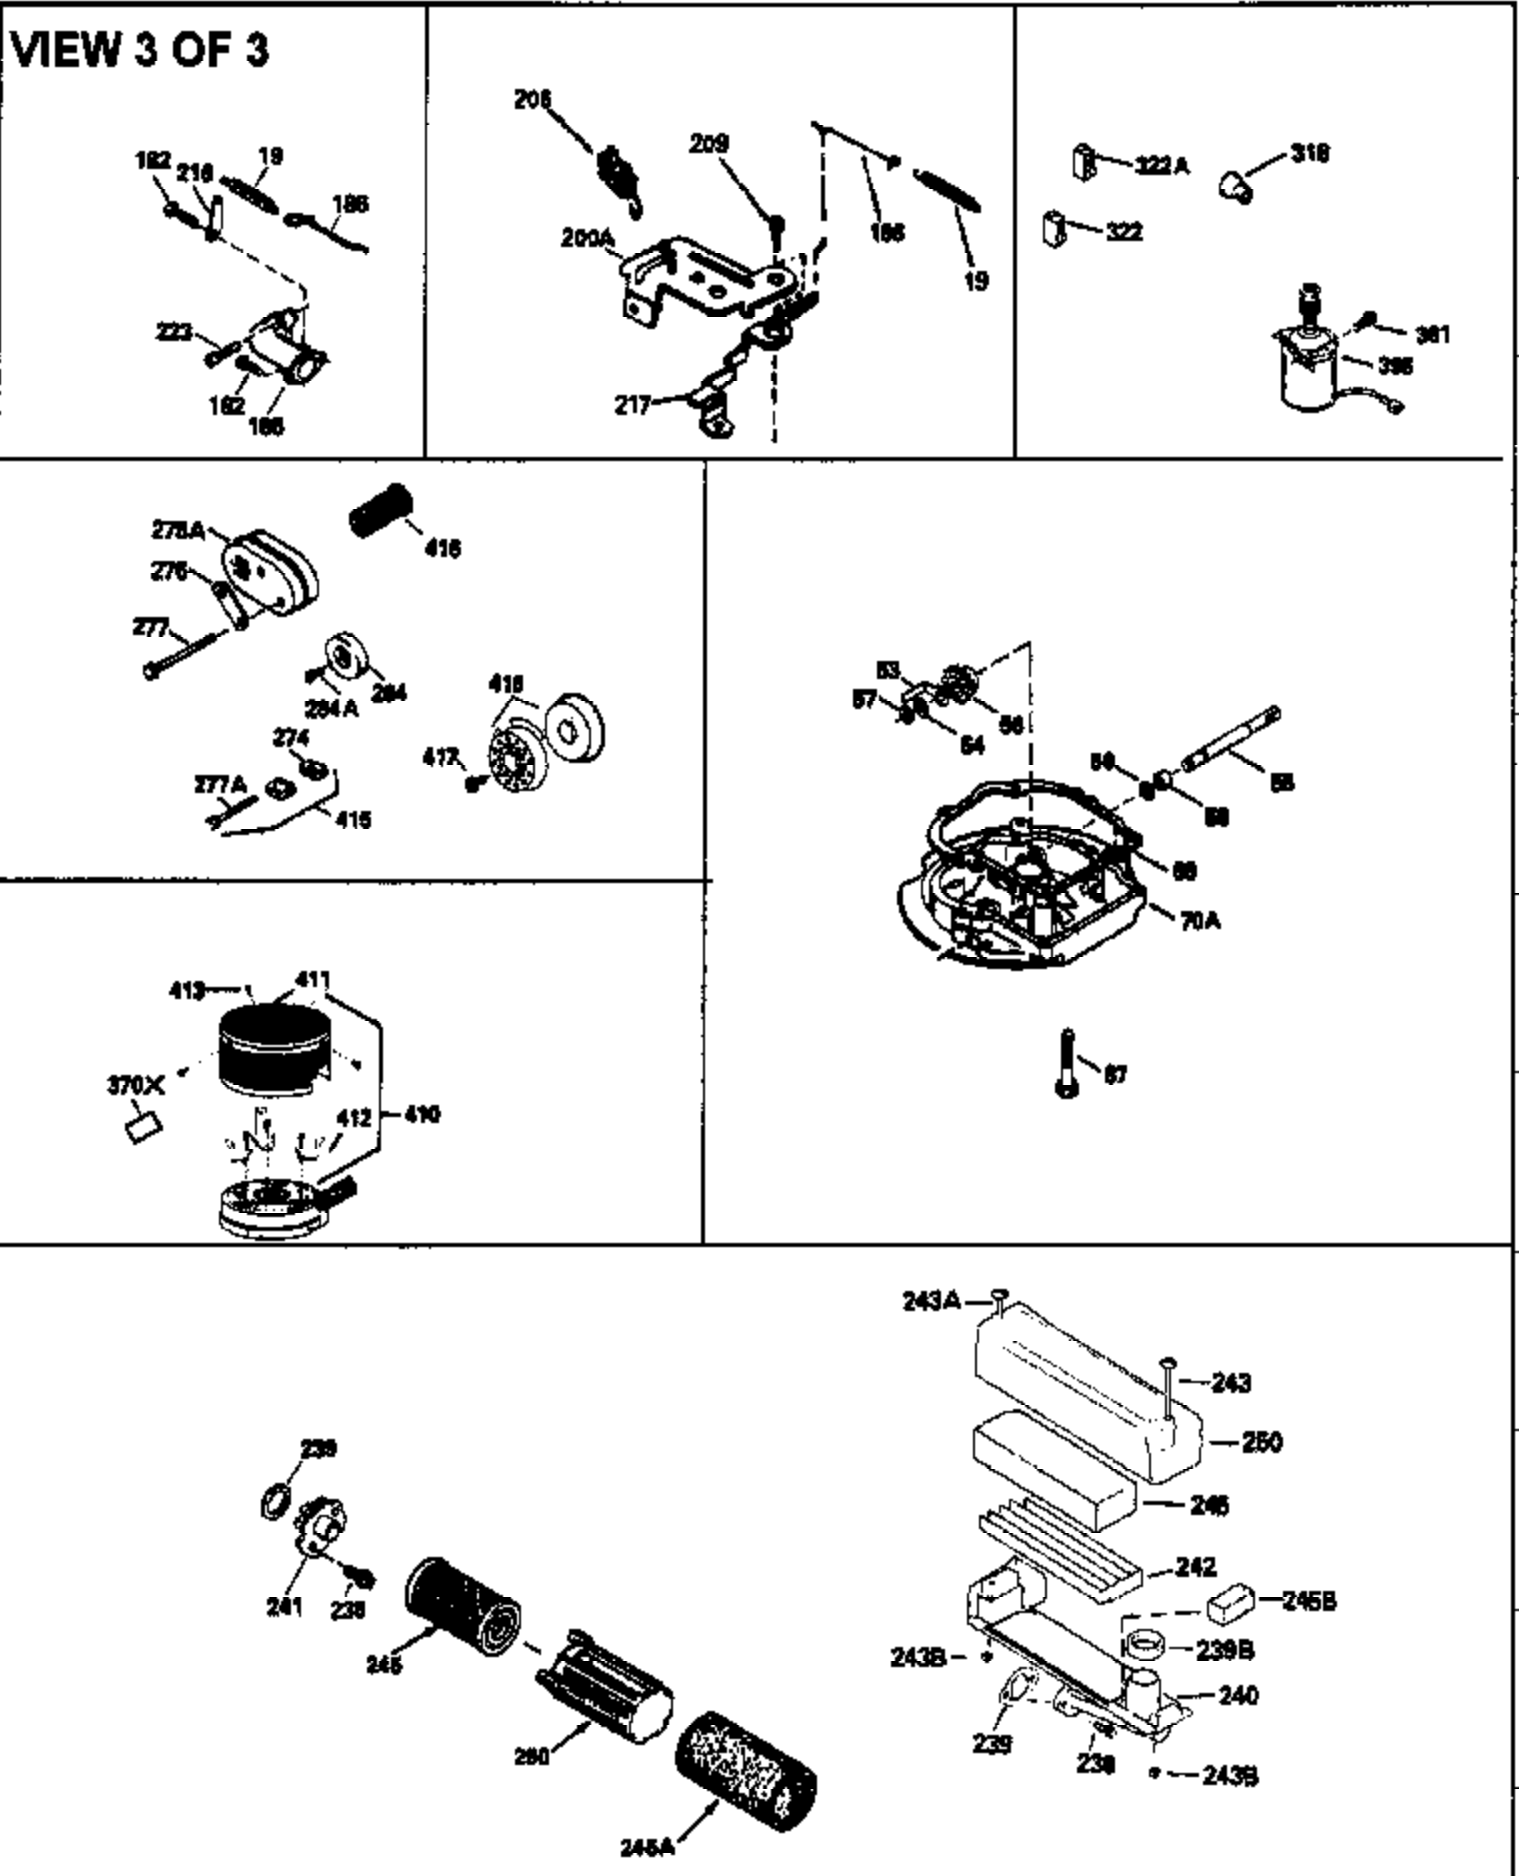

Ref #	Part Number	Qty	Description
19	31361		Extension Spring
69	35261		* Mounting Flange Gasket
182	6201		Screw, 1/4-28 x 7/8"
185	31384A		Intake Pipe (Incl. 224)
186	34337		Governor Link
206	610973		Terminal
209	30200		Screw, 10-24 x 9/16"
223	650451		Screw, 1/4-20 x 1"
238	650932		Screw, 10-32 x 49/64"
239	34338		* Air Cleaner Gasket
241A	35797		Air Cleaner Collar
245A	35066		Air Cleaner Filter
250C	35065		Air Cleaner Cover
260B	35393		Blower Housing
275C	33566		Muffler
276	33753		Locking Plate
277	792005		Screw, 1/4-20 x 2-1/2"
287B	650884		Screw, 8-32 x 1/2"
300B	34369A		Fuel Tank (Incl. 292 & 301A)
390B	590635		Rewind Starter