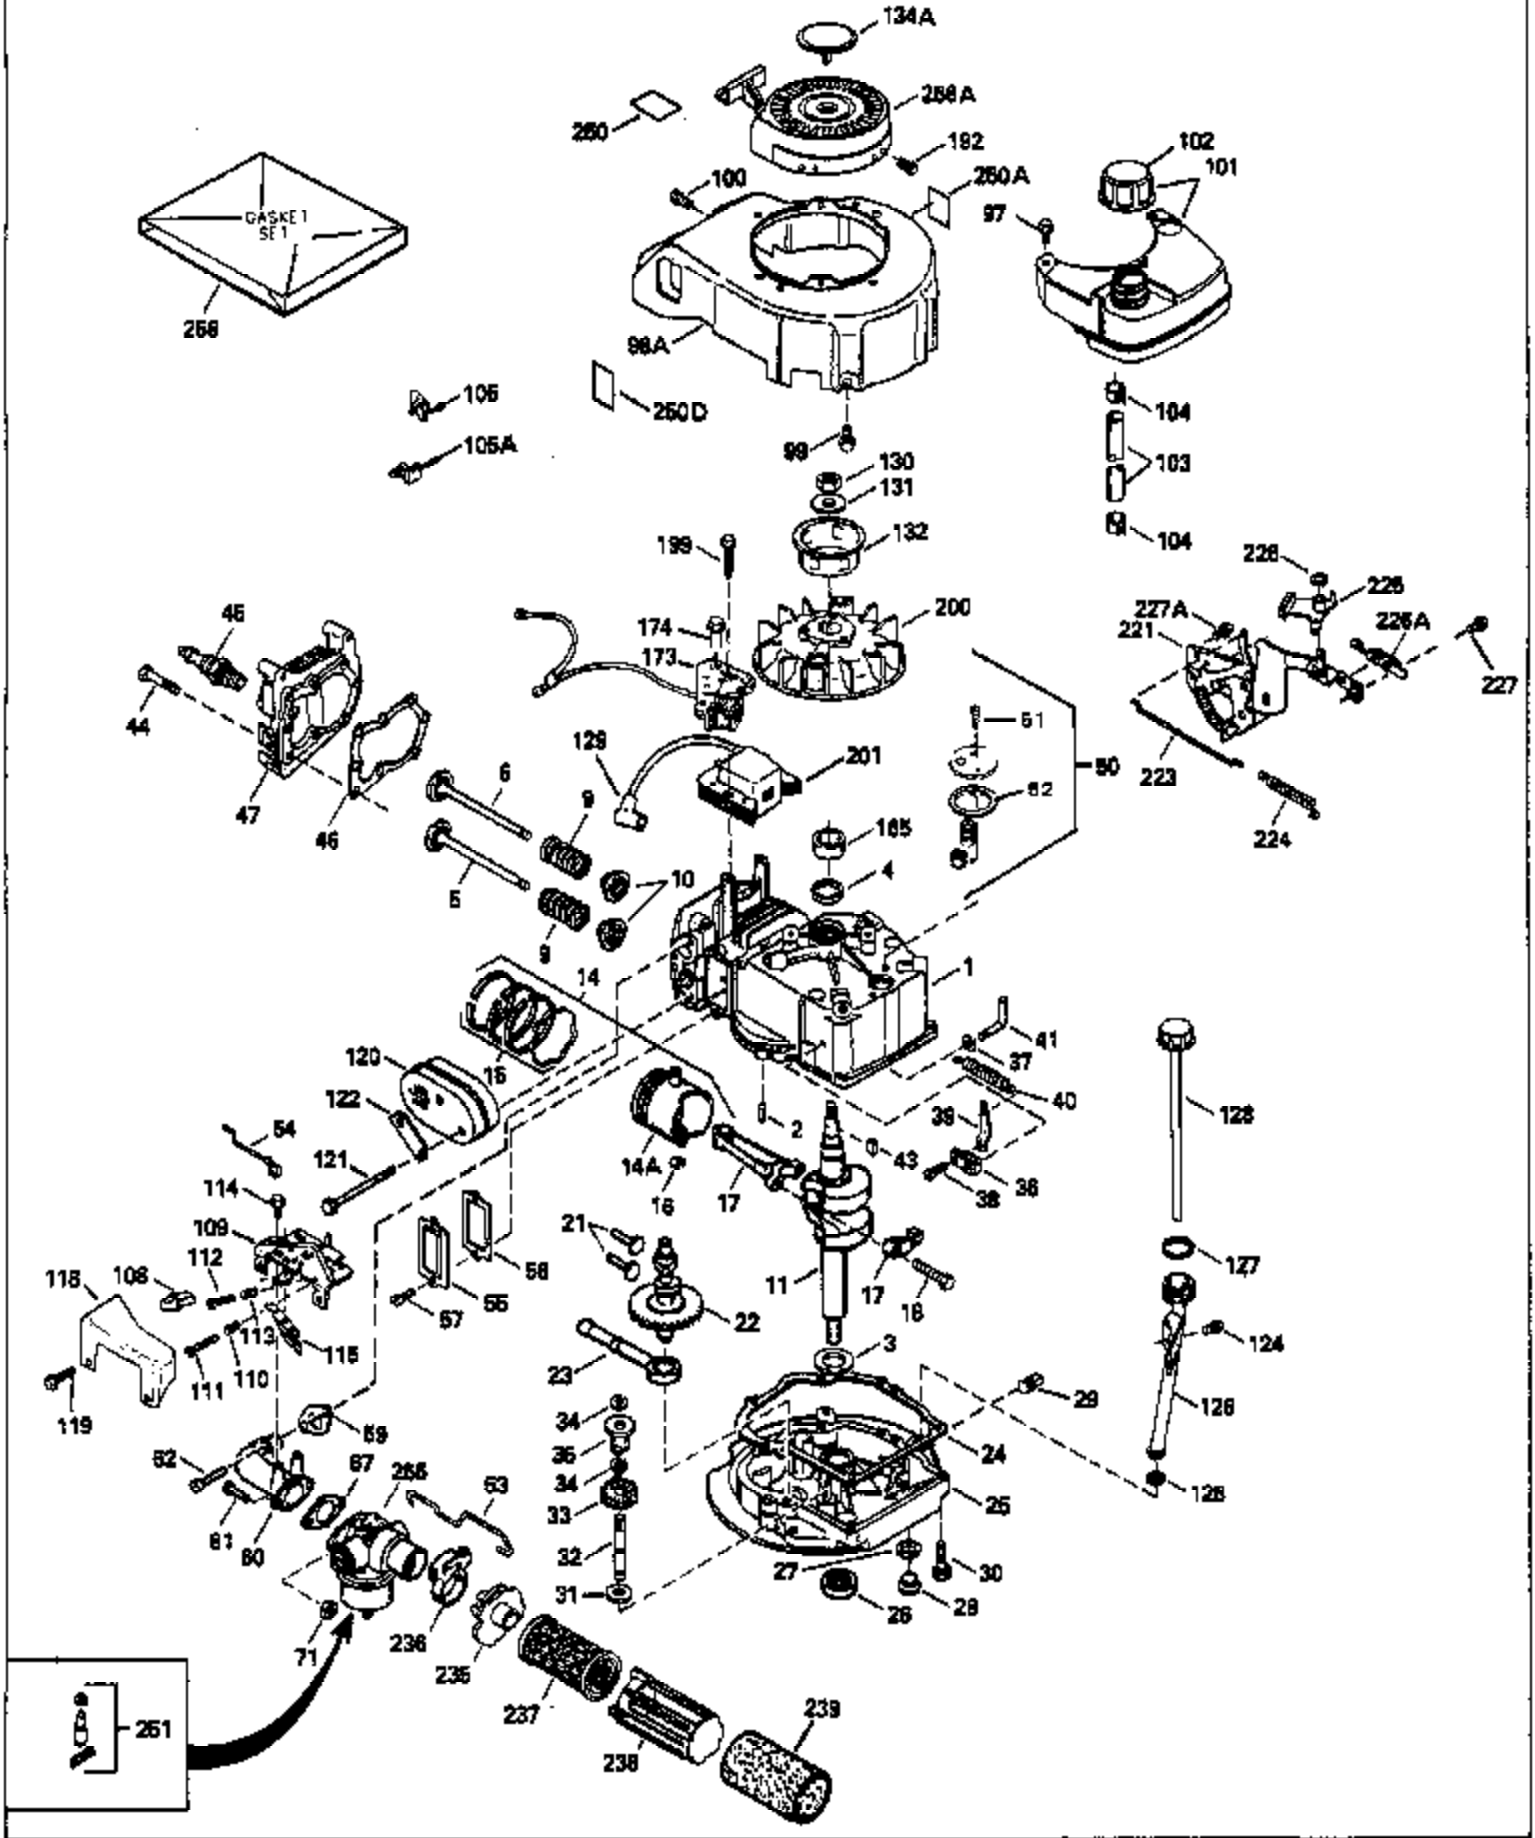

ILLUSTRATION SHOWS TYPICAL PARTS ONLY. ORDER BY PART NUMBER. PARTS NOT LISTED ARE SUPPLIED BY OEM.

Ref #	Part Number	Qty	Description
1	35513		Cylinder Ass'y. (Incl. 2 & 4)
2	26727		Dowel Pin
3	32323		Washer
4	32600		Oil Seal
5	29313C		Exhaust Valve (Std.) (Incl.10)
5	29315C		Exhaust Valve (1/32" OS) (Incl. 10)
6	29314B		Intake Valve (Std.) (Incl. 10)
6	29315C		Intake Valve (1/32" OS) (Incl. 10)
9	31672		Valve Spring
10	31673		Lower Valve Spring Cap
11	35175		Crankshaft
14A	35541		Piston & Pin Ass'y. (Std.) (Incl. 16)
14A	35542		Piston & Pin Ass'y. (.010 OS) (Incl. 16)
14A	35543		Piston & Pin Ass'y. (.020 OS) (Incl. 16)
14	35544		Piston, Pin & Ring Set (Std.)
14	35545		Piston, Pin & Ring Set (.010 OS)
14	35546		Piston, Pin & Ring Set (.020 OS)
15	35547		Ring Set (Std.)
15	35548		Ring Set (.010 OS)
15	35549		Ring Set (.020 OS)
16	20381		Piston Pin Retaining Ring
17	30963B		Connecting Rod (Incl. 18)
18	32610A		Connecting Rod Bolt
21	27241		Valve Lifter
22	33553		Camshaft (Mech. Compression Release)
23	29914		Oil Pump Ass'y.
24	35261		* Mounting Flange Gasket
25	34311B		Mounting Flange (Incl. 26, 28, 29 & 3 2)
26	27897		Oil Seal
27	28833		* Drain Plug Gasket
28	30572		Oil Drain Plug
30	650488		Screw, 1/4-20 x 1-1/4"
31	35479		Washer
32	30574		Governor Shaft
33	30591		Governor Gear Ass'y. (Incl. 31)
34	29193		Retaining Ring
35	30588A		Governor Spool
36	31335		Governor Lever Clamp
37	28277		Washer
38	650548		Screw, 8-32 x 5/16"
39	31383A		Governor Lever
40	31361		Extension Spring
41	30589		Governor Rod (Incl. 37)
43	611004		Flywheel Key
44	6021A		Screw, 5/16-18 x 1-1/2"
45	35395		Resistor Spark Plug (RJ19LM)
46	33015A		* Cylinder Head Gasket
47	34342		Cylinder Head
51	30200		Screw, 10-24 x 9/16"
53	34336		Throttle Link
54	34337		Governor Link
55	32755		Valve Spring Box Cover
56	27234A		* Valve Spring Cover Gasket
57	650128		Screw, 10-24 x 1/2"
59	34690A		* Intake Pipe Gasket
60	31384A		Intake Pipe (Incl. 59)
61	6201		Screw, 1/4-28 x 7/8"
62	650451		Screw, 1/4-20 x 1"