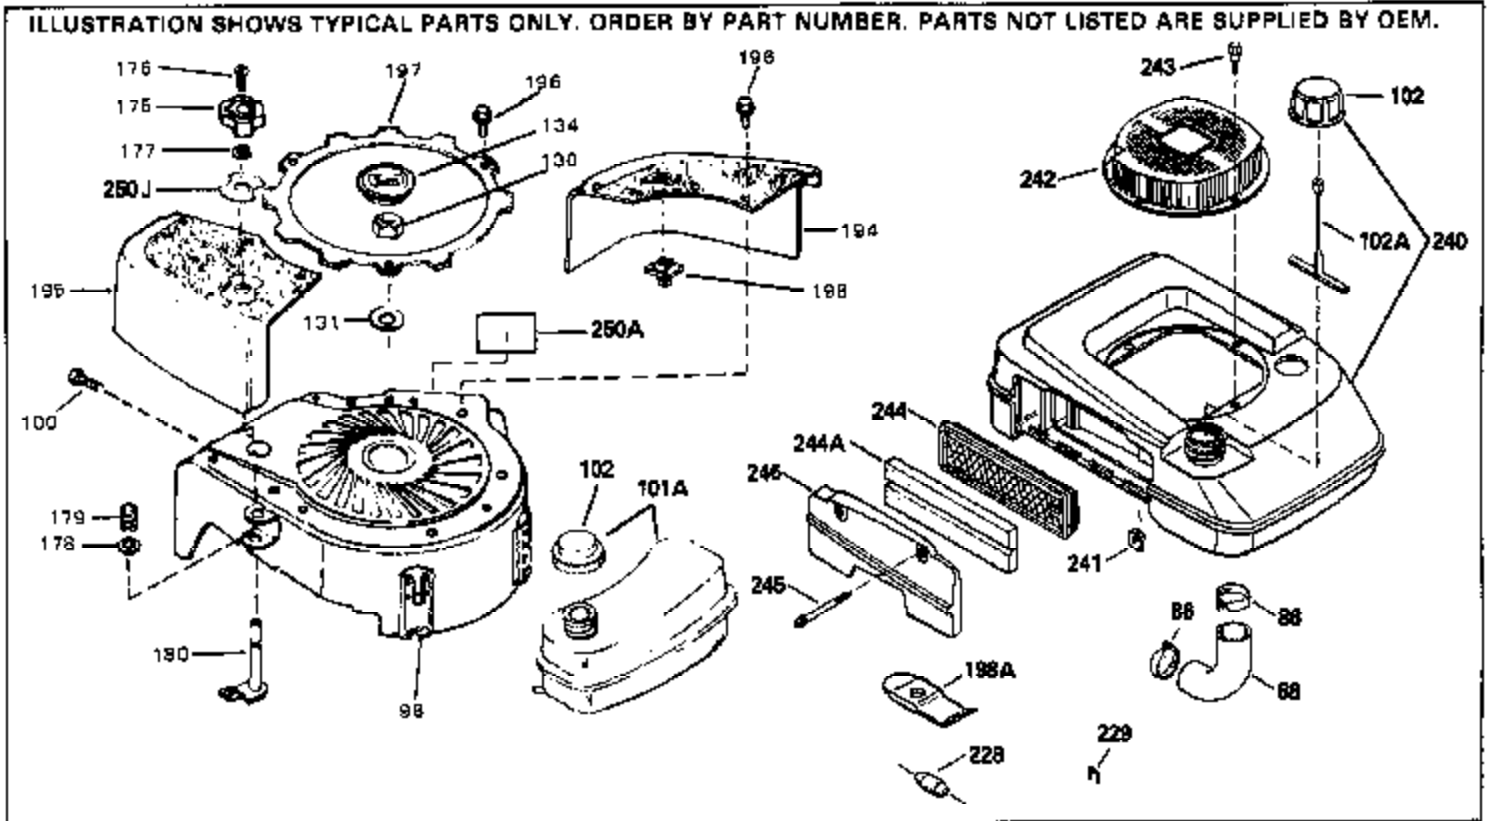

Ref #	Part Number	Qty	Description
50A	34214A		Breather Ass'y. (Incl. 50B, 51 & 52A)
50B	33734		Breather Element
51	30200		Screw, 10-24 x 9/16"
52A	33735		* Breather Gasket
52B	35496		Breather Tube
86	35505		Air Cleaner Tube Clamp
88	35504		Air Cleaner Tube
92	34231		Ground Wire
92A	34961		Ground Wire
100	30200		Screw, 10-24 x 9/16"
102	35355		Fuel Cap
102A	35480		Fuel Cap Retainer
121	650795		Screw, 1/4-20 x 2-1/4"
122	33753		Locking Plate
130	650816		Flywheel Nut
131	650815		Belleville Washer
192	650884		Screw, 8-32 x 1/2"
198A	35168		Rope Guide Bracket
228	34985		Starter Rope Retainer
240	35508		Fuel Tank (Incl. 102 & 241)
241	650900		"U" Type Nut Clip, 10-32
242	35510		Recoil Grill
243	650898		Screw, 10-32 x 27/32"
244	35500		Air Cleaner Filter
245	650899		Screw, 10-32 x 2-3/32"
246	35509		Air Cleaner Cover