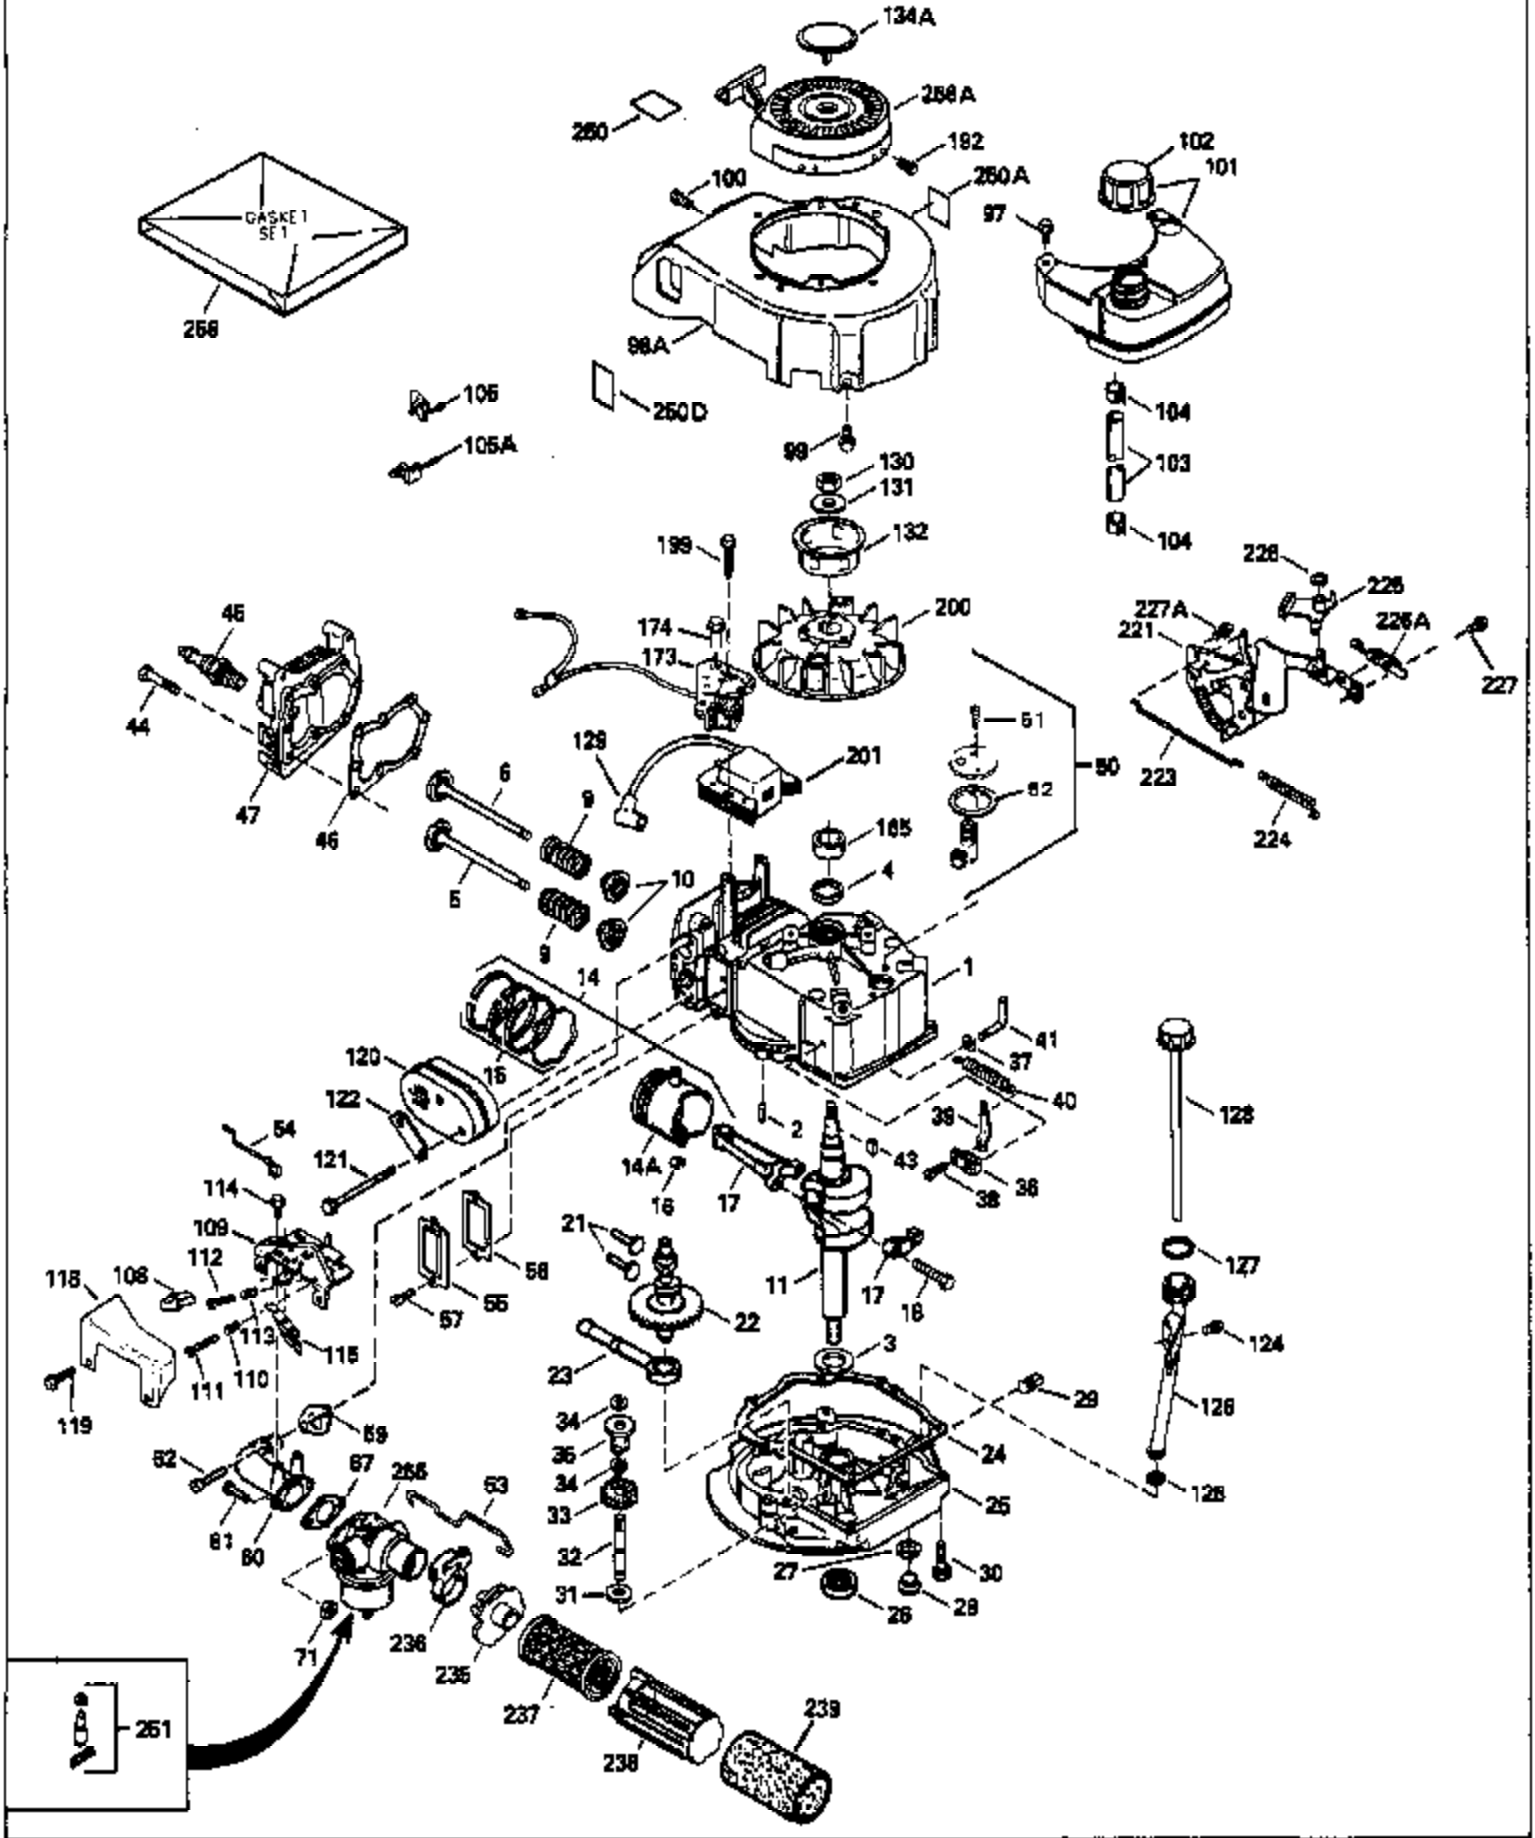

ILLUSTRATION SHOWS TYPICAL PARTS ONLY. ORDER BY PART NUMBER. PARTS NOT LISTED ARE SUPPLIED BY OEM.

Ref #	Part Number	Qty	Description
1	35512		Cylinder Ass'y. (Incl. 2 & 4)
2	26727		Dowel Pin
3	32323		Washer
4	32600		Oil Seal
5	29313C		Exhaust Valve (Std.) (Incl.10)
5	29315C		Exhaust Valve (1/32" OS) (Incl. 10)
6	29314B		Intake Valve (Std.) (Incl. 10)
6	29315C		Intake Valve (1/32" OS) (Incl. 10)
9	31672		Valve Spring
10	31673		Lower Valve Spring Cap
11	35175		Crankshaft
14A	35541		Piston & Pin Ass'y. (Std.) (Incl. 16)
14A	35542		Piston & Pin Ass'y. (.010 OS) (Incl. 16)
14A	35543		Piston & Pin Ass'y. (.020 OS) (Incl. 16)
14	35544		Piston, Pin & Ring Set (Std.)
14	35545		Piston, Pin & Ring Set (.010 OS)
14	35546		Piston, Pin & Ring Set (.020 OS)
15	35547		Ring Set (Std.)
15	35548		Ring Set (.010 OS)
15	35549		Ring Set (.020 OS)
16	20381		Piston Pin Retaining Ring
17	30963B		Connecting Rod (Incl. 18)
18	32610A		Connecting Rod Bolt
21	27241		Valve Lifter
22	33553		Camshaft (Mech. Compression Release)
23	29914		Oil Pump Ass'y.
24	35261		* Mounting Flange Gasket
25	34311B		Mounting Flange (Incl. 26, 28, 29 & 3 2)
26	27897		Oil Seal
27	28833		Drain Plug Gasket
28	30572		Oil Drain Plug
30	650488		Screw, 1/4-20 x 1-1/4"
31	35479		Washer
32	30574		Governor Shaft
33	30591		Governor Gear Ass'y. (Incl. 31)
34	29193		Retaining Ring
35	30588A		Governor Spool
36	31335		Governor Lever Clamp
37	28277		Washer
38	650548		Screw, 8-32 x 5/16"
39	31383A		Governor Lever
40	31361		Extension Spring
41	30589		Governor Rod (Incl. 37)
43	611004		Flywheel Key
44	6021A		Screw, 5/16-18 x 1-1/2"
45	35395		Resistor Spark Plug (RJ19LM)
46	33015A		Cylinder Head Gasket
47	34342		Cylinder Head
51	30200		Screw, 10-24 x 9/16"
53	34336		Throttle Link
54	34337		Governor Link
55	32755		Valve Spring Box Cover
56	27234A		* Valve Spring Cover Gasket
57	650128		Screw, 10-24 x 1/2"
59	34690A		* Intake Pipe Gasket
60	31384A		Intake Pipe (Incl. 59)
61	6201		Screw, 1/4-28 x 7/8"
62	650451		Screw, 1/4-20 x 1"