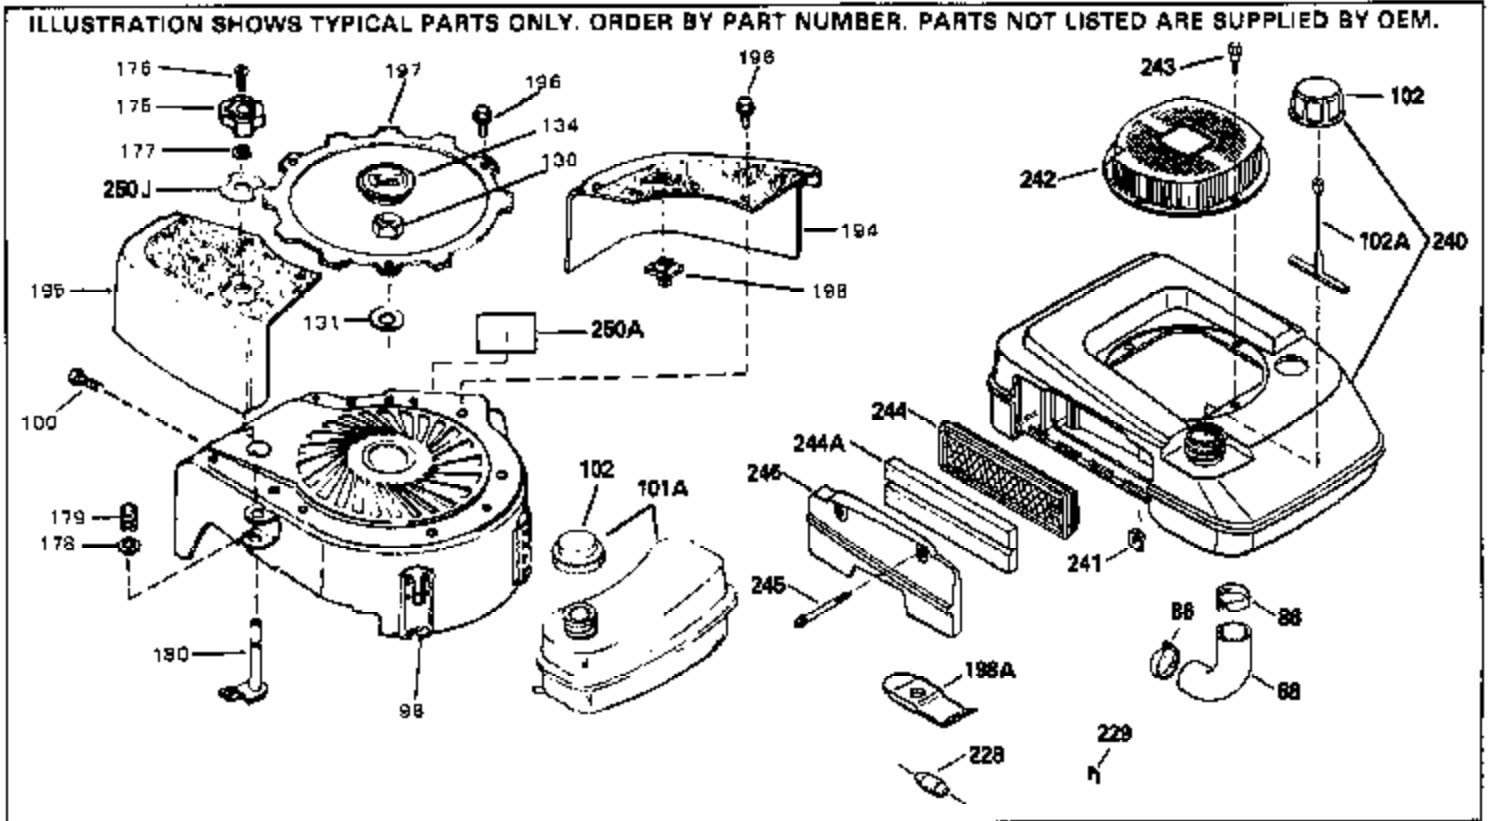

Ref #	Part Number	Qty	Description
50A	34214A		Breather Ass'y. (Incl. 50B, 51 & 52A)
50B	33734		Breather Element
51	30200		Screw, 10-24 x 9/16"
52A	33735		* Breather Gasket
52B	35496		Breather Tube
86	35505		Air Cleaner Tube Clamp
88	35504		Air Cleaner Tube
92	35514		Ground Wire
100	30200		Screw, 10-24 x 9/16"
102	35355		Fuel Cap
102A	35480		Fuel Cap Retainer
120B	35172		Muffler (Incl. 122)
121	650869		Screw, 1/4-20 x 2-3/4"
122	35171		Locking Plate
130	650816		Flywheel Nut
131	650815		Belleville Washer
172A	611119		Body Connector
192	650884		Screw, 8-32 x 1/2"
198A	35168		Rope Guide Bracket
228	34985		Starter Rope Retainer
240	35508		Fuel Tank (Incl. 102 & 241)
241	650900		"U" Type Nut Clip, 10-32
242	35510		Recoil Grill
243	650898		Screw, 10-32 x 27/32"
244	35500		Air Cleaner Filter
245	650899		Screw, 10-32 x 2-3/32"
246	35509		Air Cleaner Cover