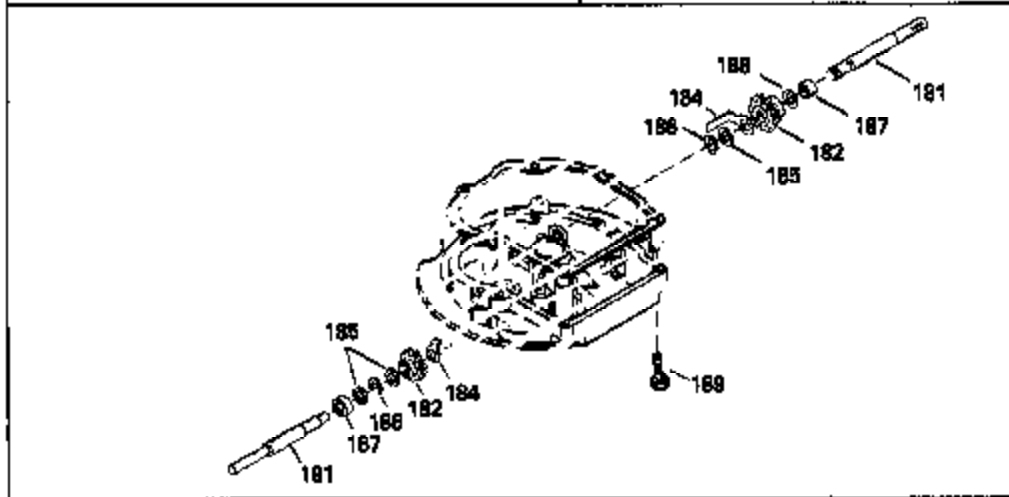

Ref #	Part Number	Qty	Description
50A	34214A		Breather Ass'y. (Incl. 50B, 51 & 52A)
50B	33734		Breather Element
51	30200		Screw, 10-24 x 9/16"
52A	33735		* Breather Gasket
52B	35496		Breather Tube
86	35505		Air Cleaner Tube Clamp
88	35504		Air Cleaner Tube
92	35514		Ground Wire
100	30200		Screw, 10-24 x 9/16"
102	35355		Fuel Cap
102A	35480		Fuel Cap Retainer
120B	35172		Muffler (Incl. 122)
121	650869		Screw, 1/4-20 x 2-3/4"
122	35171		Locking Plate
130	650816		Flywheel Nut
131	650815		Belleville Washer
172A	611119		Body Connector
192	650884		Screw, 8-32 x 1/2"
198A	35168		Rope Guide Bracket
228	34985		Starter Rope Retainer
240	35508		Fuel Tank (Incl. 102 & 241)
241	650900		"U" Type Nut Clip, 10-32
242	35510		Recoil Grill
243	650898		Screw, 10-32 x 27/32"
244	35500		Air Cleaner Filter
245	650899		Screw, 10-32 x 2-3/32"
246	35509		Air Cleaner Cover