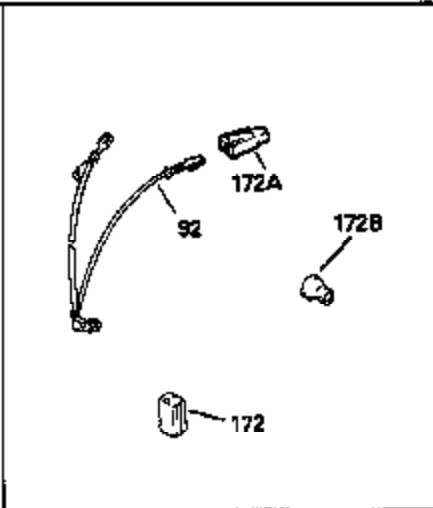

Ref #	Part Number	Qty	Description
50A	34214A		Breather Ass'y. (Incl. 50B, 51 & 52A)
50B	33734		Breather Element
51	30200		Screw, 10-24 x 9/16"
52A	33735		* Breather Gasket
52B	35496		Breather Tube
86	35505		Air Cleaner Tube Clamp
88	35504		Air Cleaner Tube
92	35514		Ground Wire
100	30200		Screw, 10-24 x 9/16"
102	35355		Fuel Cap
102A	35480		Fuel Cap Retainer
120B	35172		Muffler (Incl. 122)
121	650869		Screw, 1/4-20 x 2-3/4"
122	35171		Locking Plate
130	650816		Flywheel Nut
131	650815		Belleville Washer
172A	611119		Body Connector
192	650884		Screw, 8-32 x 1/2"
198A	35168		Rope Guide Bracket
228	34985		Starter Rope Retainer
240	35508		Fuel Tank (Incl. 102 & 241)
241	650900		"U" Type Nut Clip, 10-32
242	35510		Recoil Grill
243	650898		Screw, 10-32 x 27/32"
244	35500		Air Cleaner Filter
245	650899		Screw, 10-32 x 2-3/32"
246	35509		Air Cleaner Cover