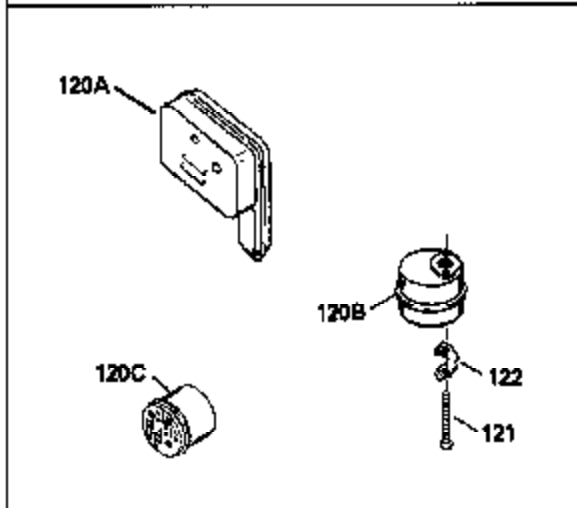

Ref #	Part Number	Qty	Description
50A	34214A		Breather Ass'y. (Incl. 50B, 51 & 52A)
50B	33734		Breather Element
51	30200		Screw, 10-24 x 9/16"
52A	33735		* Breather Gasket
52B	35496		Breather Tube
86	35505		Air Cleaner Tube Clamp
88	35504		Air Cleaner Tube
92	35514		Ground Wire
100	30200		Screw, 10-24 x 9/16"
102	35355		Fuel Cap
102A	35480		Fuel Cap Retainer
120B	35172		Muffler (Incl. 122)
121	650869		Screw, 1/4-20 x 2-3/4"
122	35171		Locking Plate
130	650816		Flywheel Nut
131	650815		Belleville Washer
172A	611119		Body Connector
192	650884		Screw, 8-32 x 1/2"
198A	35168		Rope Guide Bracket
228	34985		Starter Rope Retainer
240	35508		Fuel Tank (Incl. 102 & 241)
241	650900		"U" Type Nut Clip, 10-32
242	35510		Recoil Grill
243	650898		Screw, 10-32 x 27/32"
244	35500		Air Cleaner Filter
245	650899		Screw, 10-32 x 2-3/32"
246	35509		Air Cleaner Cover