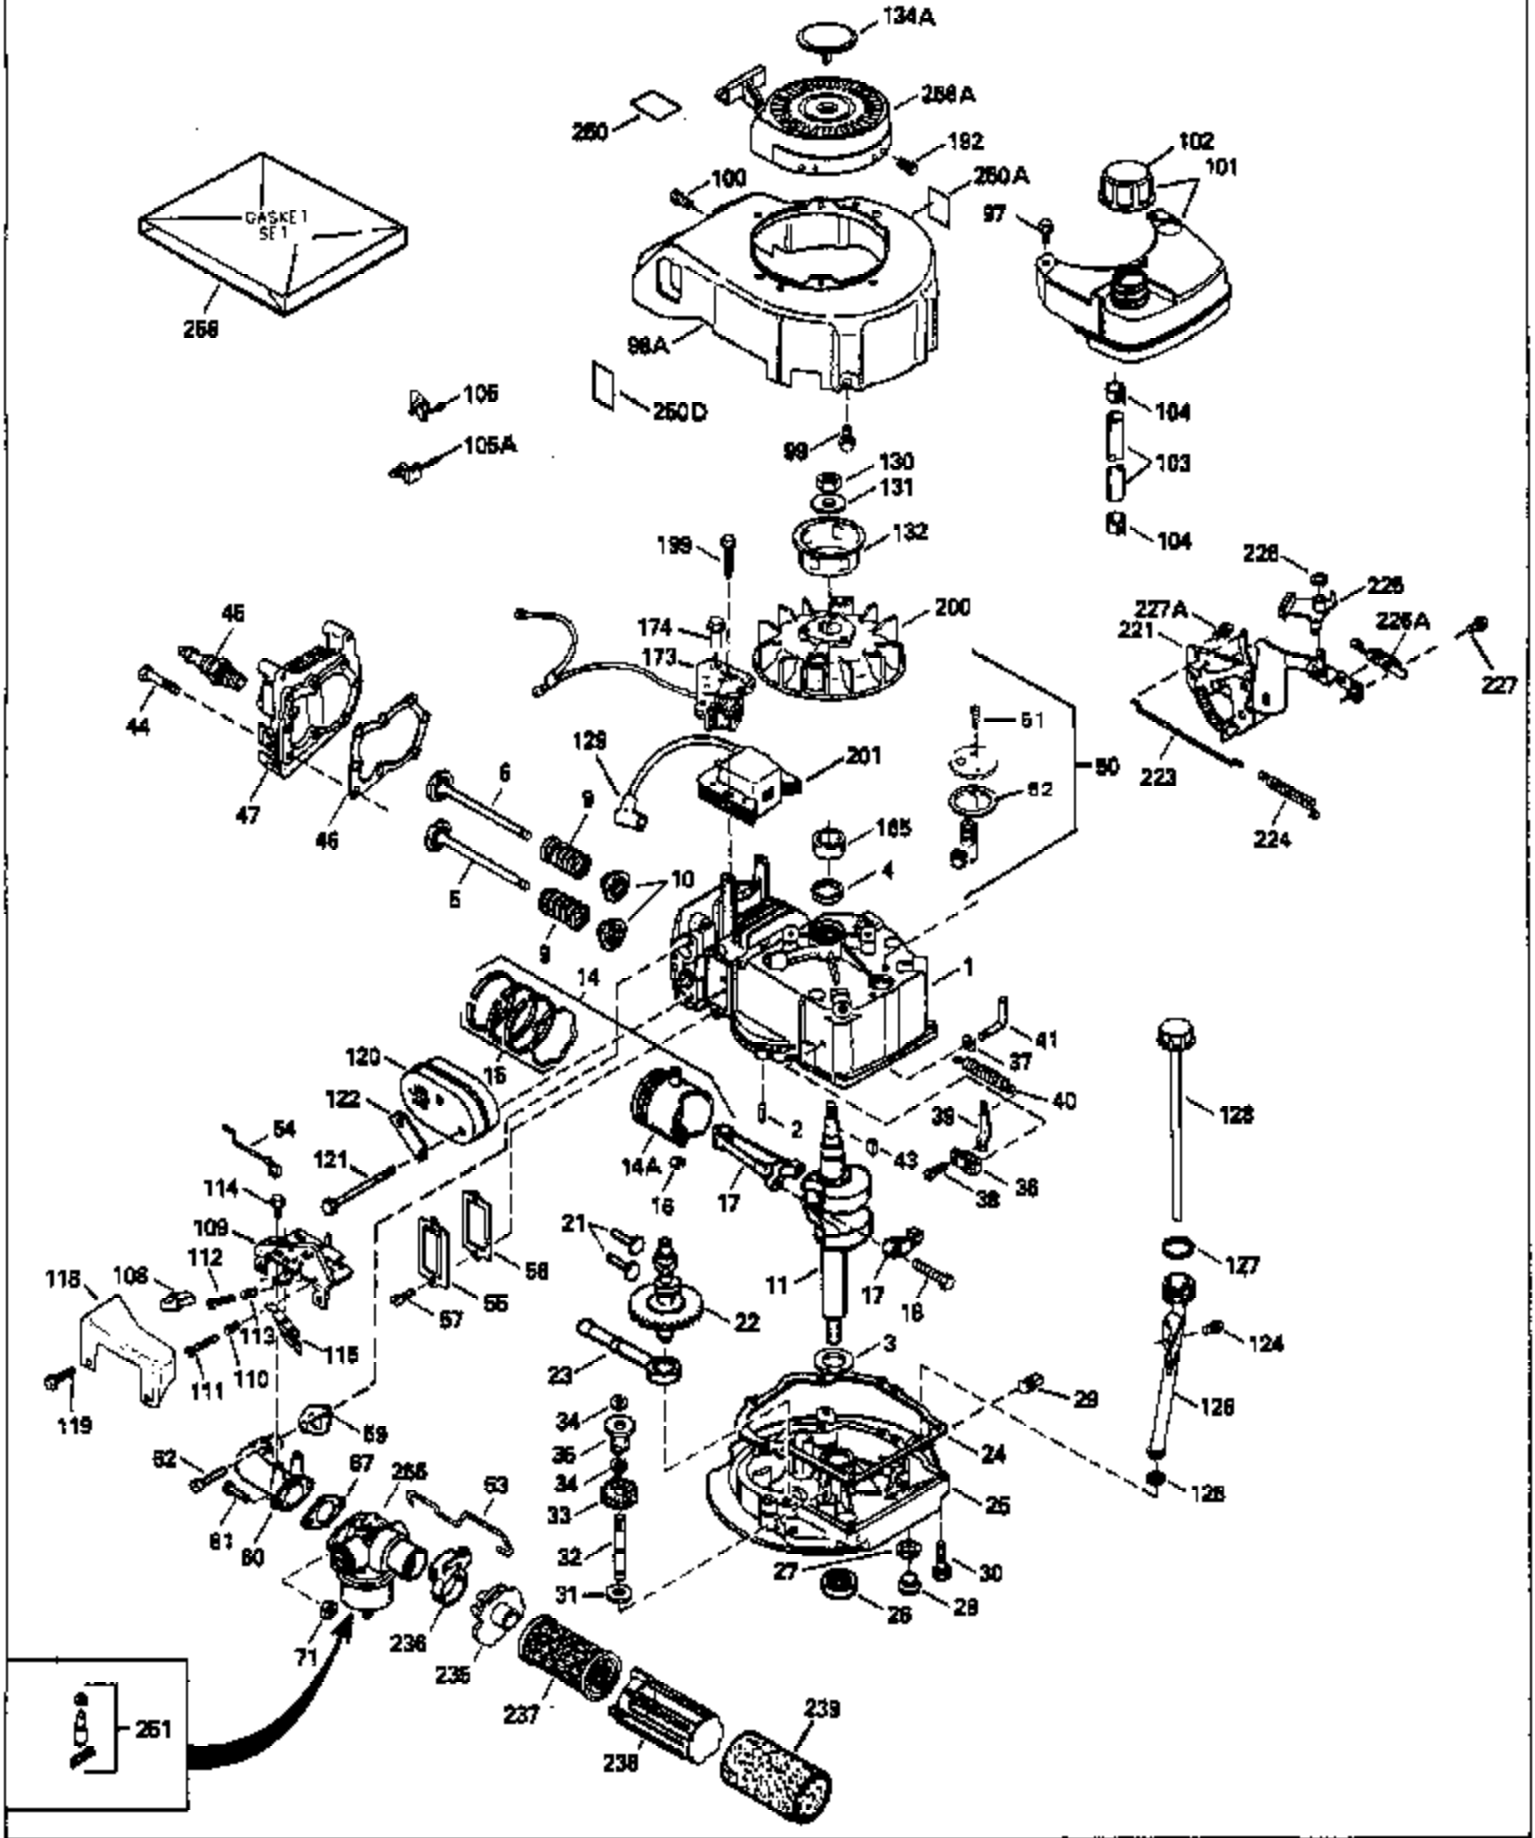

ILLUSTRATION SHOWS TYPICAL PARTS ONLY. ORDER BY PART NUMBER. PARTS NOT LISTED ARE SUPPLIED BY OEM.

Engine Parts List #1

Ref #	Part Number	Qty	Description
1	34959		Cylinder Ass'y. (Incl. 2, 4, 50, 51 & 52)
2	26727		Dowel Pin
3	32323		Washer
4	32600		Oil Seal
5	29313C		Exhaust Valve (Std.) (Incl.10)
5	29315C		Exhaust Valve (1/32" OS) (Incl. 10)
6	29314B		Intake Valve (Std.) (Incl. 10)
6	29315C		Intake Valve (1/32" OS) (Incl. 10)
9	31672		Valve Spring
10	31673		Lower Valve Spring Cap
11	35175		Crankshaft
14A	35541		Piston & Pin Ass'y. (Std.) (Incl. 16)
14A	35542		Piston & Pin Ass'y. (.010 OS) (Incl. 16)
14A	35543		Piston & Pin Ass'y. (.020 OS) (Incl. 16)
14	35544		Piston, Pin & Ring Set (Std.)
14	35545		Piston, Pin & Ring Set (.010 OS)
14	35546		Piston, Pin & Ring Set (.020 OS)
15	35547		Ring Set (Std.)
15	35548		Ring Set (.010 OS)
15	35549		Ring Set (.020 OS)
16	20381		Piston Pin Retaining Ring
17	30963B		Connecting Rod (Incl. 18)
18	32610A		Connecting Rod Bolt
21	27241		Valve Lifter
22	33148A		Camshaft (Compression Release)
23	29914		Oil Pump Ass'y.
24	35261		* Mounting Flange Gasket
25	34311B		Mounting Flange (Incl. 26, 28, 29 & 3 2)
26	27897		Oil Seal
27	28833		Drain Plug Gasket
28	30572		Oil Drain Plug
30	650488		Screw, 1/4-20 x 1-1/4"
31	35479		Washer
32	30574		Governor Shaft
33	30591		Governor Gear Ass'y. (Incl. 31)
34	29193		Retaining Ring
35	30588A		Governor Spool
36	31335		Governor Lever Clamp
37	28277		Washer
38	650548		Screw, 8-32 x 5/16"
39	31383A		Governor Lever
40	31361		Extension Spring
41	30589		Governor Rod (Incl. 37)
43	611004		Flywheel Key
44	6021A		Screw, 5/16-18 x 1-1/2"
45	35395		Resistor Spark Plug (RJ19LM)
46	32643A		* Cylinder Head Gasket
47	34335		Cylinder Head
50	34215		Breather Ass'y. (Incl. 51 & 52)
51	30200		Screw, 10-24 x 9/16"
52	32760A		* Breather Gasket
53	34336		Throttle Link
54	34337		Governor Link
55	32755		Valve Spring Box Cover
56	27234A		* Valve Spring Cover Gasket
57	650128		Screw, 10-24 x 1/2"
59	34690A		* Intake Pipe Gasket
60	31384A		Intake Pipe (Incl. 59)