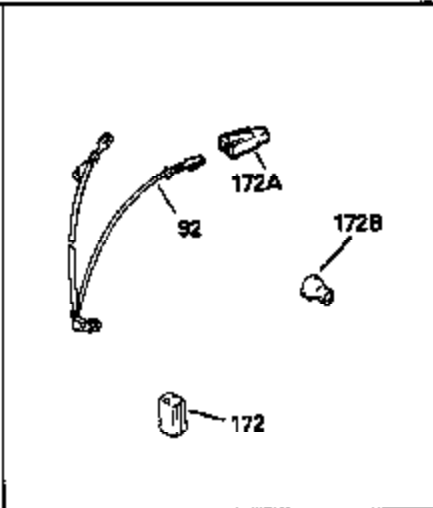

Ref #	Part Number	Qty	Description
51	30200		Screw, 10-24 x 9/16"
92	34961		Ground Wire
100	30200		Screw, 10-24 x 9/16"
101A	35586		Fuel Tank (Incl. 102 & 104)
102	35355		Fuel Cap
120C	27181B		Muffler (Incl. 121)
121	650795		Screw, 1/4-20 x 2-1/4"
130	650816		Flywheel Nut
131	650815		Belleville Washer
192	650884		Screw, 8-32 x 1/2"
198A	35168		Rope Guide Bracket
228	34985		Starter Rope Retainer