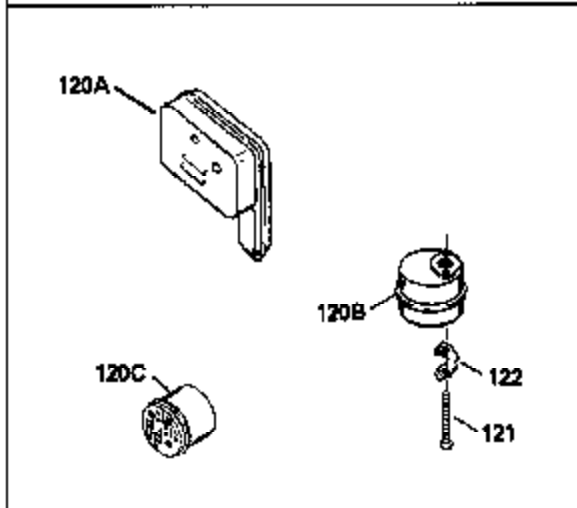

Ref #	Part Number	Qty	Description
51	30200		Screw, 10-24 x 9/16"
92	34961		Ground Wire
100	30200		Screw, 10-24 x 9/16"
101A	35586		Fuel Tank (Incl. 102 & 104)
102	35355		Fuel Cap
120C	27181B		Muffler (Incl. 121)
121	650795		Screw, 1/4-20 x 2-1/4"
130	650816		Flywheel Nut
131	650815		Belleville Washer
192	650884		Screw, 8-32 x 1/2"
198A	35168		Rope Guide Bracket
228	34985		Starter Rope Retainer