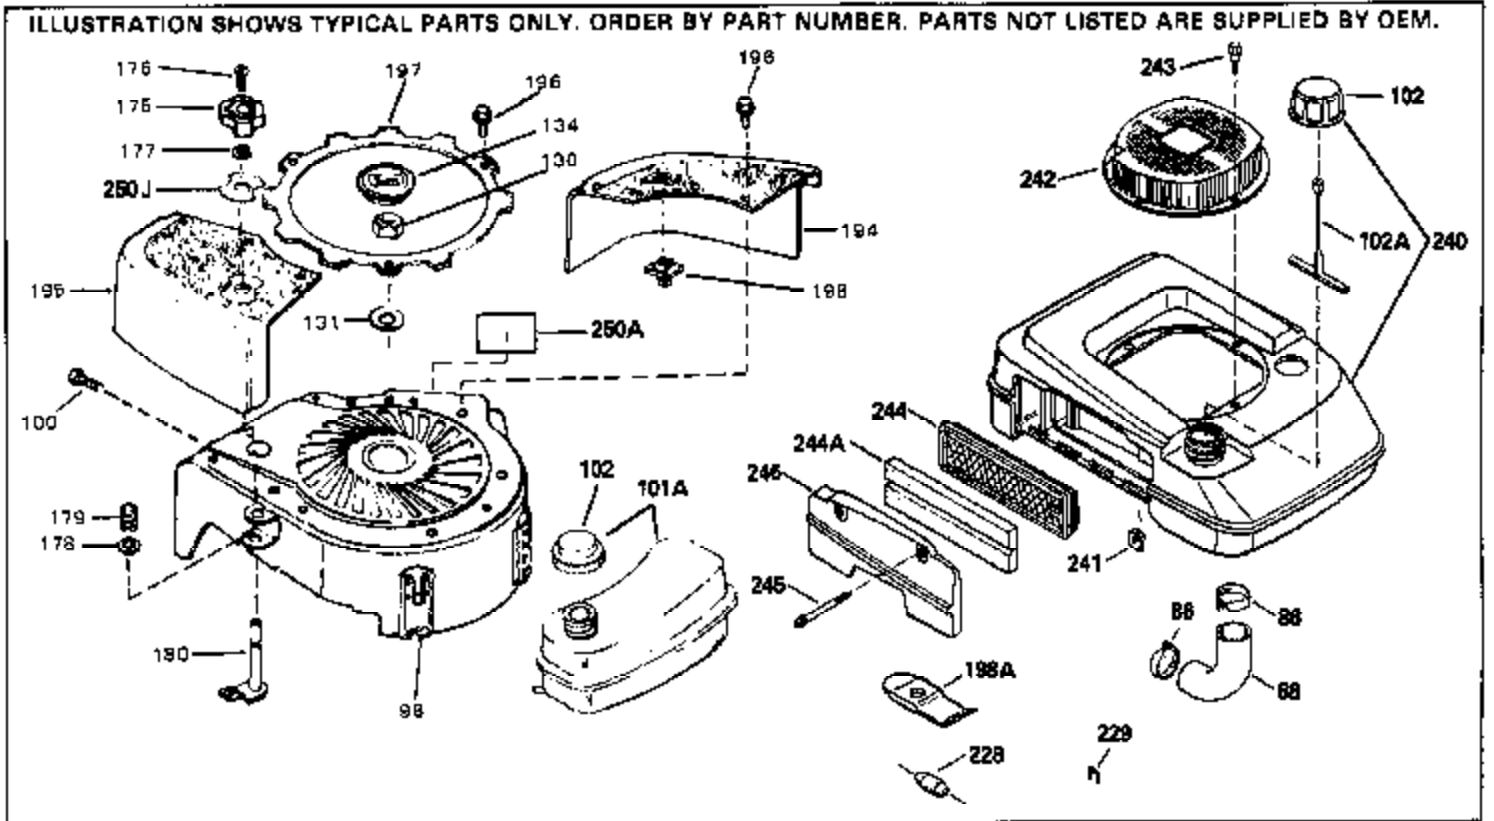

Ref #	Part Number	Qty	Description
51	30200		Screw, 10-24 x 9/16"
92	34961		Ground Wire
100	30200		Screw, 10-24 x 9/16"
101A	35586		Fuel Tank (Incl. 102 & 104)
102	35355		Fuel Cap
120C	27181B		Muffler (Incl. 121)
121	650795		Screw, 1/4-20 x 2-1/4"
130	650816		Flywheel Nut
131	650815		Belleville Washer
192	650884		Screw, 8-32 x 1/2"
198A	35168		Rope Guide Bracket
228	34985		Starter Rope Retainer