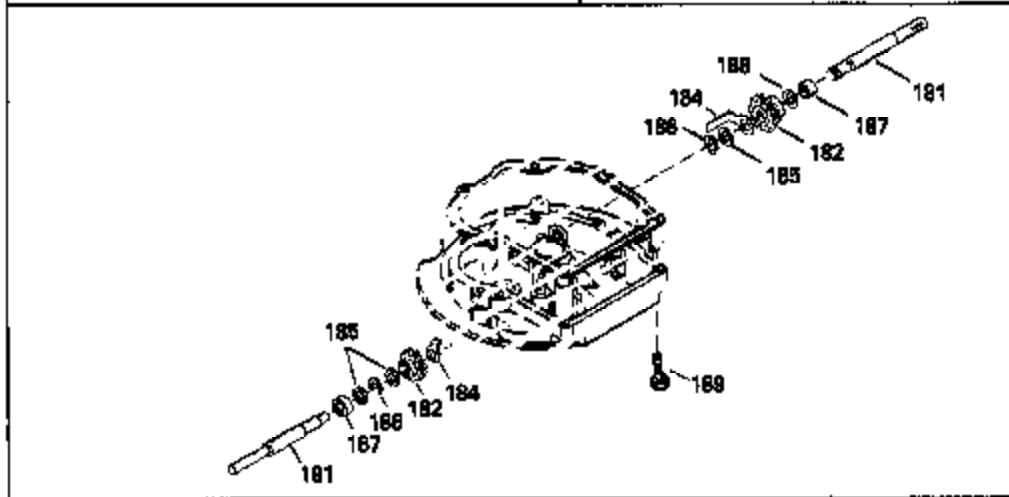

Ref #	Part Number	Qty	Description
51	30200		Screw, 10-24 x 9/16"
92	34961		Ground Wire
100	30200		Screw, 10-24 x 9/16"
101A	35586		Fuel Tank (Incl. 102 & 104)
102	35355		Fuel Cap
120C	27181B		Muffler (Incl. 121)
121	650795		Screw, 1/4-20 x 2-1/4"
130	650816		Flywheel Nut
131	650815		Belleville Washer
192	650884		Screw, 8-32 x 1/2"
198A	35168		Rope Guide Bracket
228	34985		Starter Rope Retainer