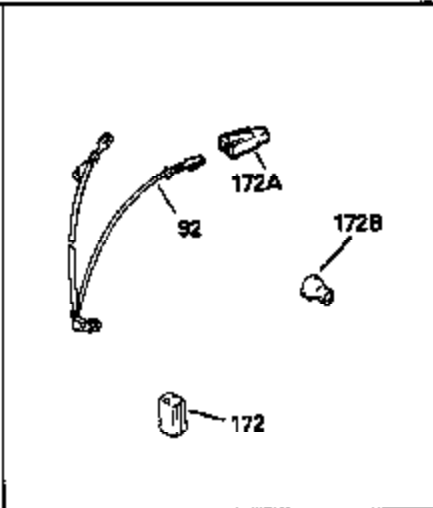

Ref #	Part Number	Qty	Description
50A	34214A		Breather Ass'y. (Incl. 50B, 51 & 52A)
50B	33734		Breather Element
51	30200		Screw, 10-24 x 9/16"
52A	33735		* Breather Gasket
52B	33886		Breather Tube
52C	34695		Breather Tube Elbow
92	34231		Ground Wire
100	30200		Screw, 10-24 x 9/16"
102A	35480		Fuel Cap Retainer
102	35355		Fuel Cap
121	650795		Screw, 1/4-20 x 2-1/4"
122	33753		Locking Plate
130	650816		Flywheel Nut
131	650815		Belleville Washer
192	650884		Screw, 8-32 x 1/2"
198A	35168		Rope Guide Bracket
228	34985		Starter Rope Retainer