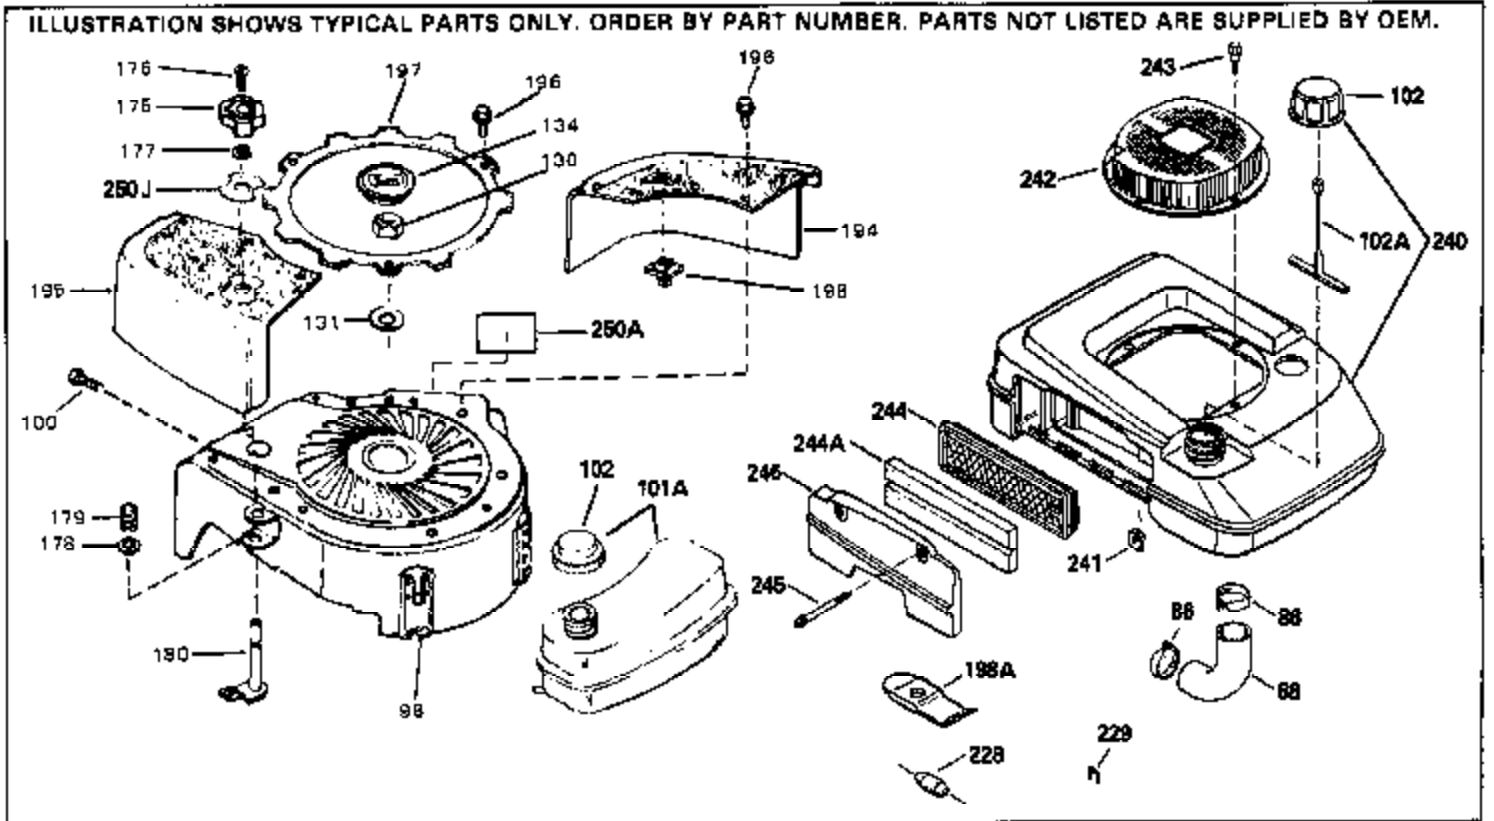

Ref #	Part Number	Qty	Description
50A	34214A		Breather Ass'y. (Incl. 50B, 51 & 52A)
50B	33734		Breather Element
51	30200		Screw, 10-24 x 9/16"
52A	33735		* Breather Gasket
52B	33886		Breather Tube
52C	34695		Breather Tube Elbow
92	34231		Ground Wire
100	30200		Screw, 10-24 x 9/16"
102A	35480		Fuel Cap Retainer
102	35355		Fuel Cap
121	650795		Screw, 1/4-20 x 2-1/4"
122	33753		Locking Plate
130	650816		Flywheel Nut
131	650815		Belleville Washer
192	650884		Screw, 8-32 x 1/2"
198A	35168		Rope Guide Bracket
228	34985		Starter Rope Retainer