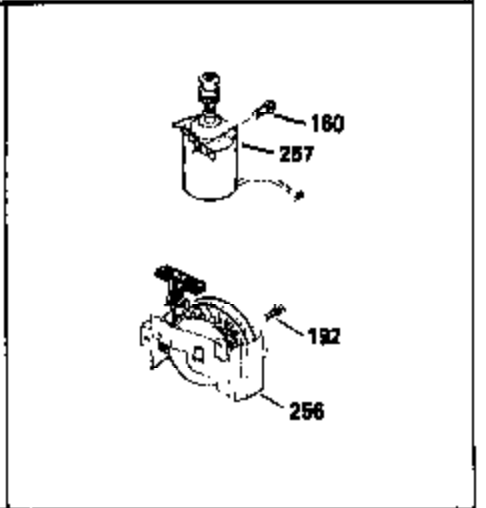

Ref #	Part Number	Qty	Description
50A	34214A		Breather Ass'y. (Incl. 50B, 51 & 52A)
50B	33734		Breather Element
51	30200		Screw, 10-24 x 9/16"
52A	33735		* Breather Gasket
52B	33886		Breather Tube
52C	34695		Breather Tube Elbow
92	34231		Ground Wire
100	30200		Screw, 10-24 x 9/16"
102A	35480		Fuel Cap Retainer
102	35355		Fuel Cap
121	650795		Screw, 1/4-20 x 2-1/4"
122	33753		Locking Plate
130	650816		Flywheel Nut
131	650815		Belleville Washer
192	650884		Screw, 8-32 x 1/2"
198A	35168		Rope Guide Bracket
228	34985		Starter Rope Retainer