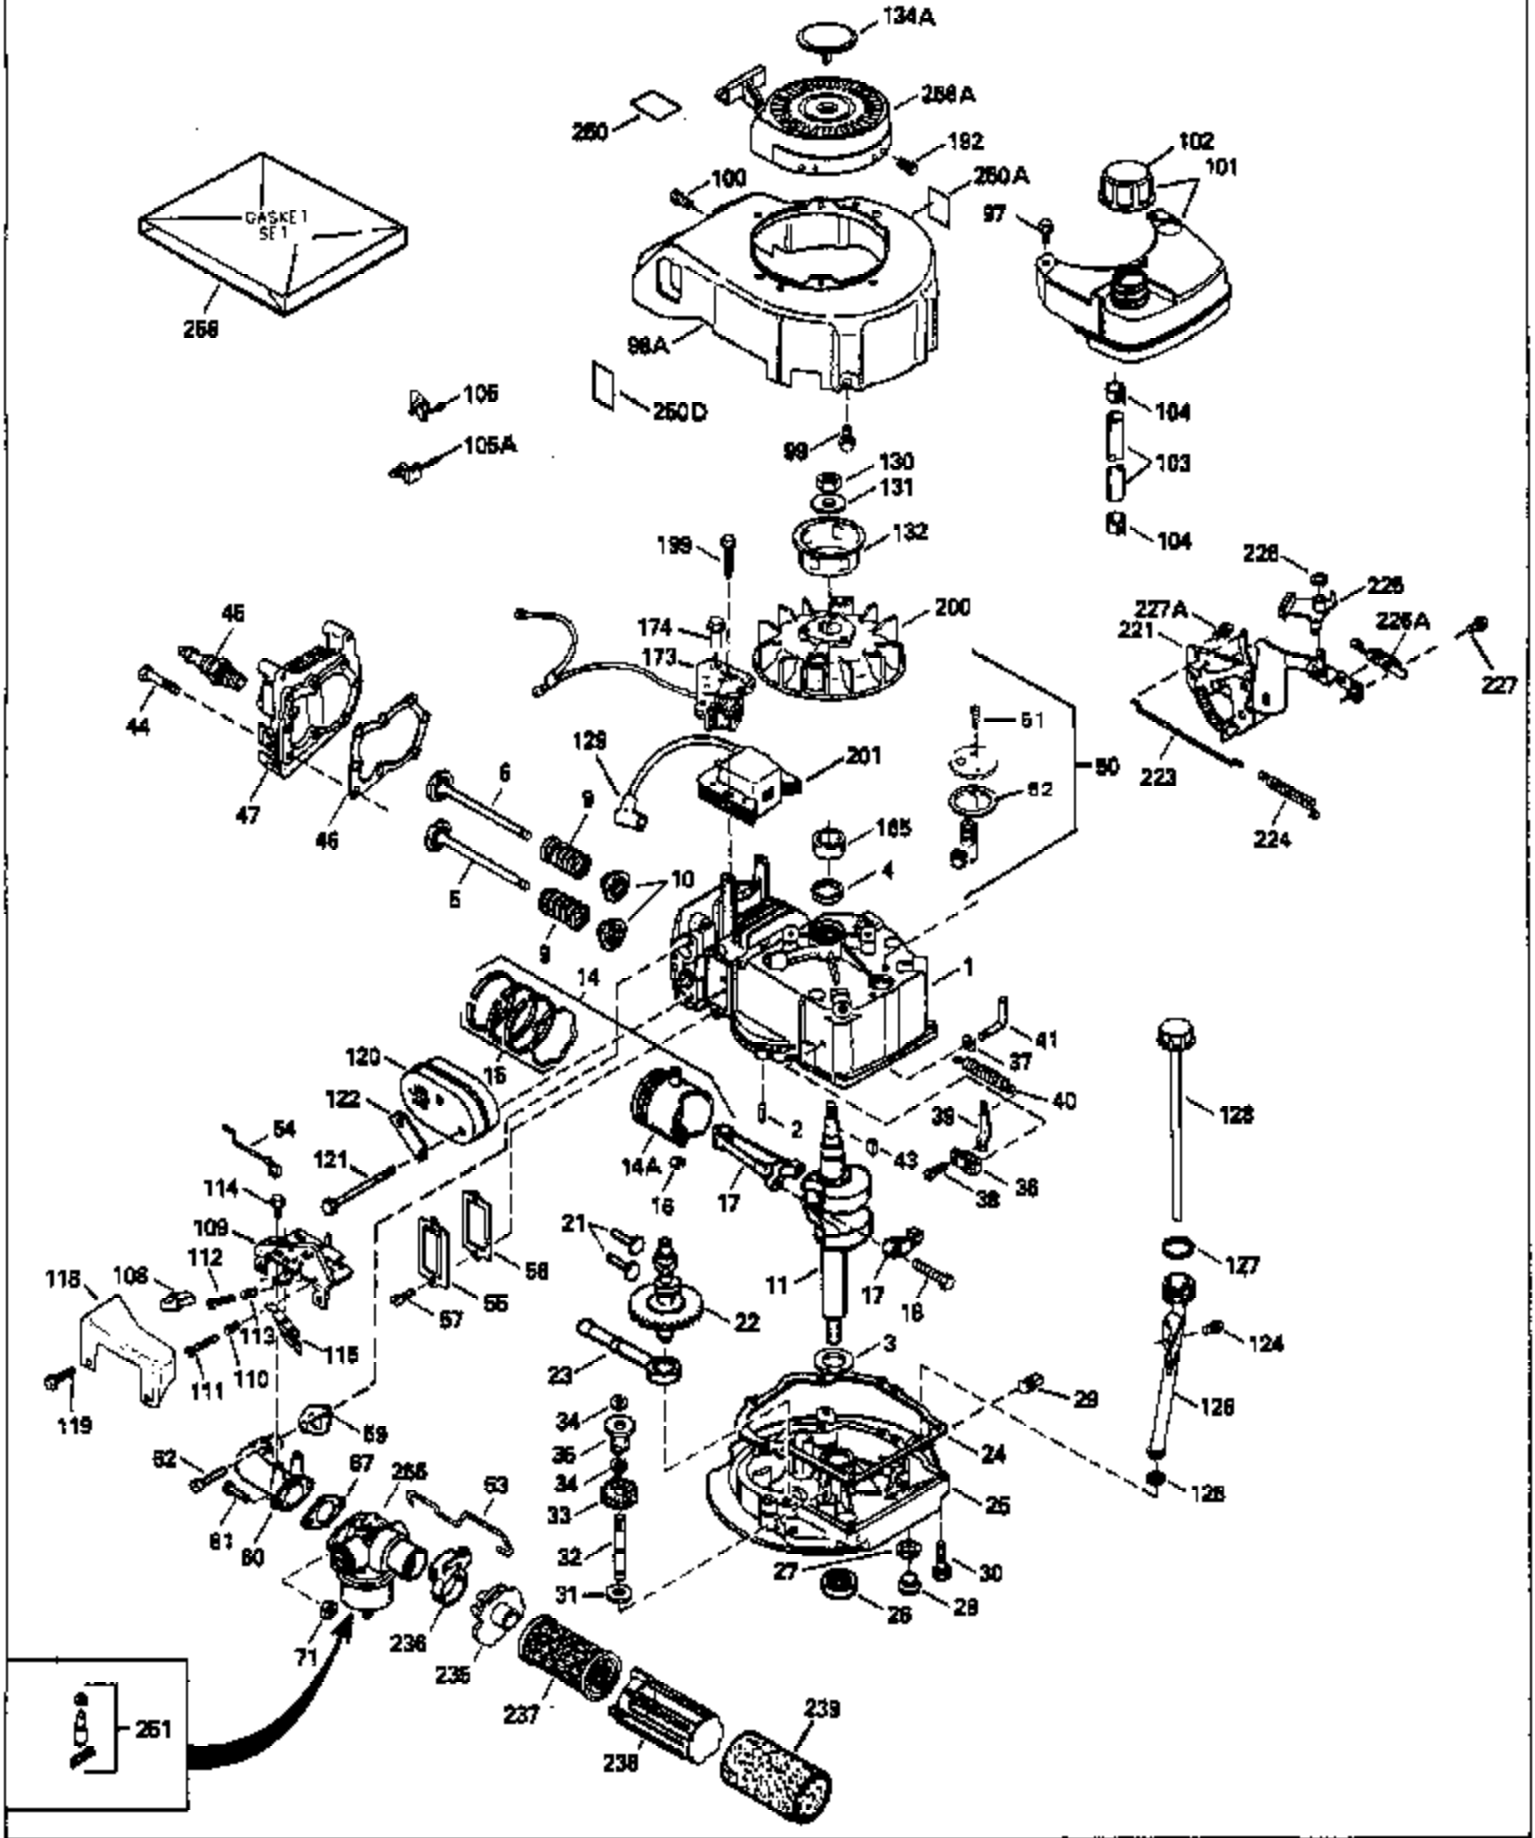

ILLUSTRATION SHOWS TYPICAL PARTS ONLY. ORDER BY PART NUMBER. PARTS NOT LISTED ARE SUPPLIED BY OEM.

Engine Parts List #1

| Ref # | Part Number | Qty | Description |
|-------|-------------|-----|--|
| | 1 35513 | | Cylinder Ass'y. (Incl. 2 & 4) |
| | 2 26727 | | Dowel Pin |
| | 3 32323 | | Washer |
| | 4 32600 | | Oil Seal |
| | 5 29313C | | Exhaust Valve (Std.) (Incl. 10) |
| | 5 29315C | | Exhaust Valve (1/32" OS) (Incl. 10) |
| | 6 29314B | | Intake Valve (Std.) (Incl. 10) |
| | 6 29315C | | Intake Valve (1/32" OS) (Incl. 10) |
| | 9 31672 | | Valve Spring |
| | 10 31673 | | Lower Valve Spring Cap |
| | 11 35174 | | Crankshaft |
| | 14A 35541 | | Piston & Pin Ass'y. (Std.) (Incl. 16) |
| | 14A 35542 | | Piston & Pin Ass'y. (.010 OS) (Incl. 16) |
| | 14A 35543 | | Piston & Pin Ass'y. (.020 OS) (Incl. 16) |
| | 14 35544 | | Piston, Pin & Ring Set (Std.) |
| | 14 35545 | | Piston, Pin & Ring Set (.010 OS) |
| | 14 35546 | | Piston, Pin & Ring Set (.020 OS) |
| | 15 35547 | | Ring Set (Std.) |
| | 15 35548 | | Ring Set (.010 OS) |
| | 15 35549 | | Ring Set (.020 OS) |
| | 16 20381 | | Piston Pin Retaining Ring |
| | 17 30963B | | Connecting Rod (Incl. 18) |
| | 18 32610A | | Connecting Rod Bolt |
| | 21 27241 | | Valve Lifter |
| | 22 33553 | | Camshaft (Mech. Compression Release) |
| | 23 29914 | | Oil Pump Ass'y. |
| | 24 35261 | | * Mounting Flange Gasket |
| | 25 35179 | | Mounting Flange (Incl. 26, 28, & 32) |
| | 26 27897 | | Oil Seal |
| | 27 28833 | | Oil Drain Plug Gasket |
| | 28 30572 | | Oil Drain Plug |
| | 30 650488 | | Screw, 1/4-20 x 1-1/4" |
| | 31 35479 | | Washer |
| | 32 30574 | | Mechanical Governor Shaft |
| | 33 30591 | | Governor Gear Ass'y. (Incl. 31) |
| | 34 29193 | | Retaining Ring |
| | 35 30588A | | Governor Spool |
| | 36 31335 | | Governor Lever Clamp |
| | 37 28277 | | Washer |
| | 38 650548 | | Screw, 8-32 x 5/16" |
| | 39 31383A | | Governor Lever |
| | 40 31361 | | Extension Spring |
| | 41 30589 | | Governor Rod (Incl. 37) |
| | 43 610961 | | Flywheel Key |
| | 44 6021A | | Screw, 5/16-18 x 1-1/2" |
| | 45 35395 | | Resistor Spark Plug (RJ19LM) |
| | 46 33015A | | * Cylinder Head Gasket |
| | 47 34342 | | Cylinder Head |
| | 51 30200 | | Screw, 10-24 x 9/16" |
| | 52C 34695 | | Breather Tube Elbow |
| | 53 34336 | | Throttle Link |
| | 54 34337 | | Governor Link |
| | 55 32755 | | Valve Spring Box Cover |
| | 56 27234A | | * Valve Spring Cover Gasket |
| | 57 650128 | | Screw, 10-24 x 1/2" |
| | 59 34690A | | * Intake Gasket |
| | 60 31384A | | Intake Pipe (Incl. 59) |
| | 61 6201 | | Screw, 1/4-28 x 7/8" |