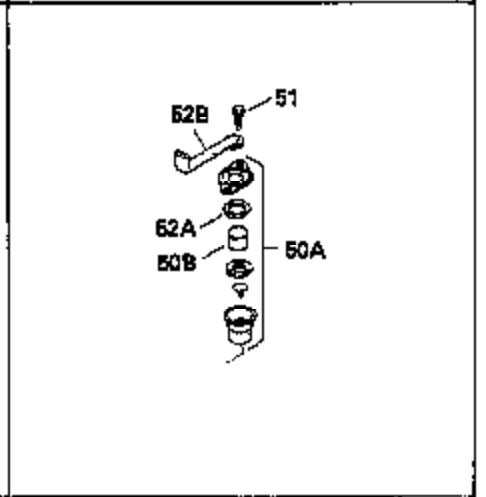

Ref #	Part Number	Qty	Description
50A	34214A		Breather Ass'y. (Incl. 50B, 51 & 52A)
50B	33734		Breather Element
51	30200		Screw, 10-24 x 9/16"
52A	33735		* Breather Gasket
52B	33886		Breather Tube
52C	34695		Breather Tube Elbow
92	34231		Ground Wire
100	30200		Screw, 10-24 x 9/16"
102A	35480		Fuel Cap Retainer
102	35355		Fuel Cap
121	650795		Screw, 1/4-20 x 2-1/4"
122	33753		Locking Plate
130	650816		Flywheel Nut
131	650815		Belleville Washer
192	650884		Screw, 8-32 x 1/2"
198A	35168		Rope Guide Bracket
228	34985		Starter Rope Retainer