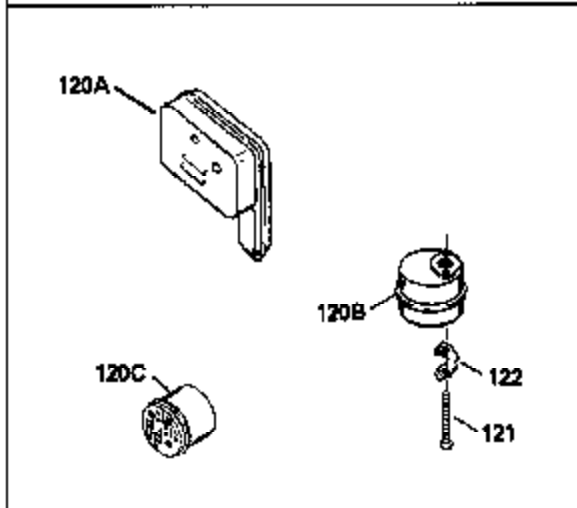

Ref #	Part Number	Qty	Description
50A	34214A		Breather Ass'y. (Incl. 50B, 51 & 52A)
50B	33734		Breather Element
51	30200		Screw, 10-24 x 9/16"
52A	33735		* Breather Gasket
52B	33886		Breather Tube
52C	34695		Breather Tube Elbow
92	34231		Ground Wire
100	30200		Screw, 10-24 x 9/16"
102A	35480		Fuel Cap Retainer
102	35355		Fuel Cap
121	650795		Screw, 1/4-20 x 2-1/4"
122	33753		Locking Plate
130	650816		Flywheel Nut
131	650815		Belleville Washer
192	650884		Screw, 8-32 x 1/2"
198A	35168		Rope Guide Bracket
228	34985		Starter Rope Retainer