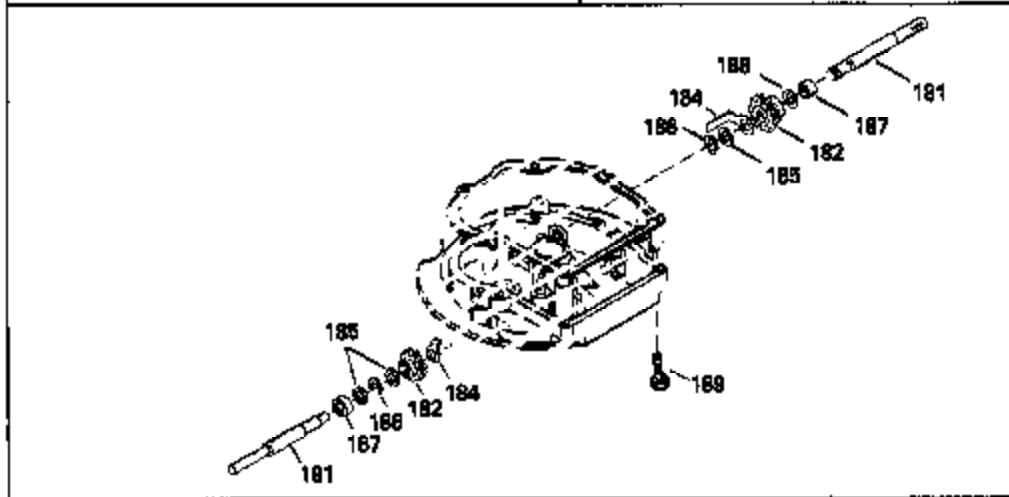

Ref #	Part Number	Qty	Description
50A	34214A		Breather Ass'y. (Incl. 50B, 51 & 52A)
50B	33734		Breather Element
51	30200		Screw, 10-24 x 9/16"
52A	33735		* Breather Gasket
52B	33886		Breather Tube
52C	34695		Breather Tube Elbow
92	34231		Ground Wire
100	30200		Screw, 10-24 x 9/16"
102A	35480		Fuel Cap Retainer
102	35355		Fuel Cap
121	650795		Screw, 1/4-20 x 2-1/4"
122	33753		Locking Plate
130	650816		Flywheel Nut
131	650815		Belleville Washer
192	650884		Screw, 8-32 x 1/2"
198A	35168		Rope Guide Bracket
228	34985		Starter Rope Retainer