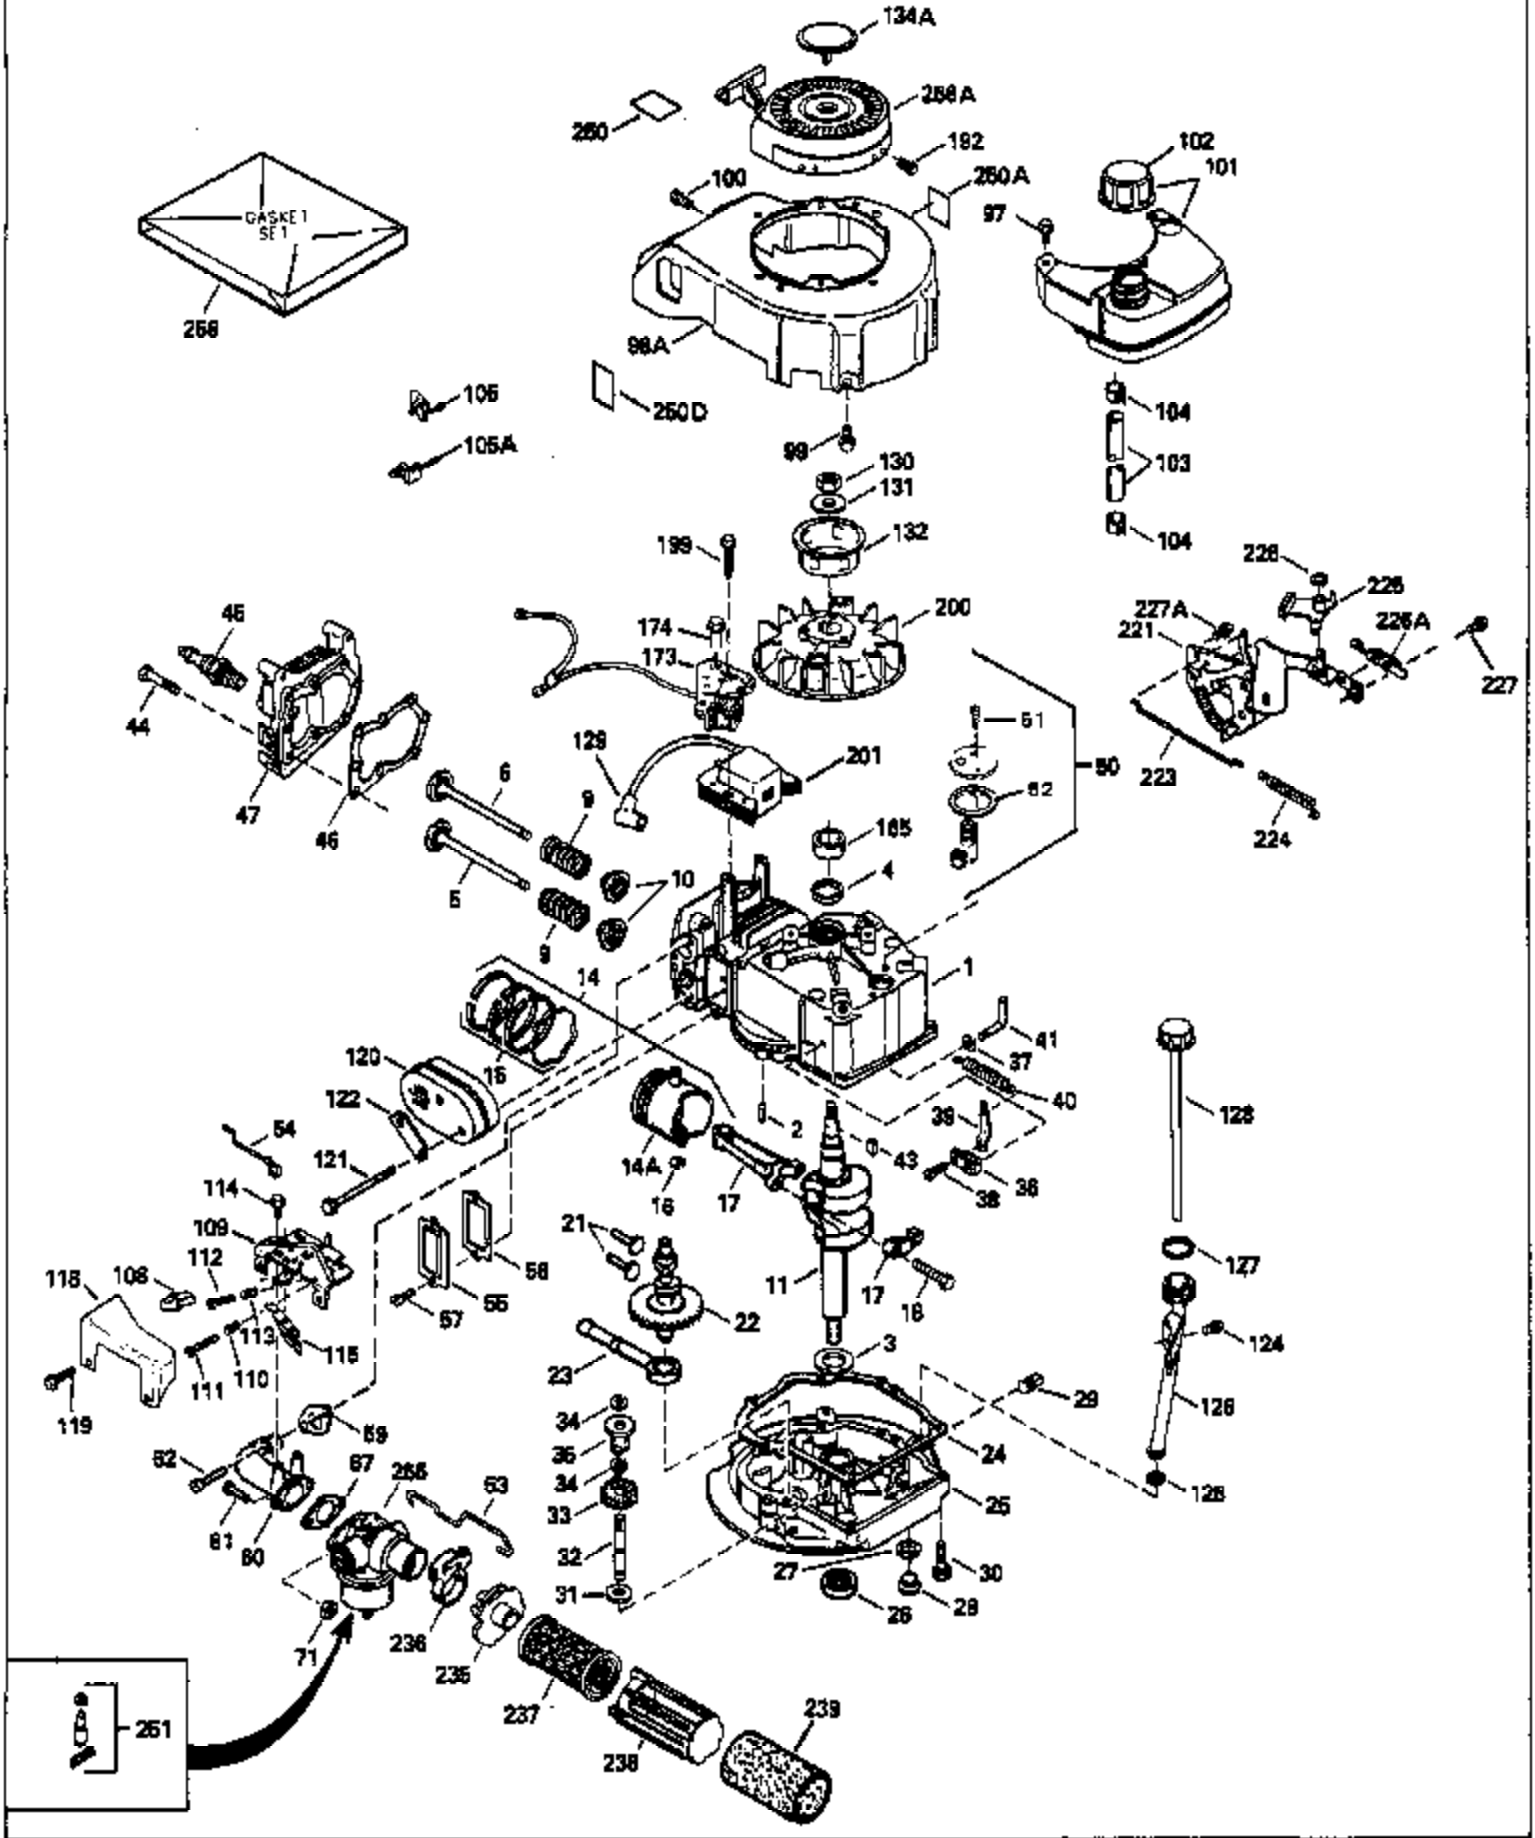

## Engine Parts List #1

Ref #	Part Number	Qty	Description
1	34959		Cylinder Ass'y. (Incl. 50, 51 & 52)
2	26727		Dowel Pin
3	32323		Washer
4	32600		Oil Seal
5	29313C		Exhaust Valve (Std.) (Incl. 10)
5	29315C		Exhaust Valve (1/32" OS) (Incl. 10)
6	29314B		Intake Valve (Std.) (Incl. 10)
6	29315C		Intake Valve (1/32" OS) (Incl. 10)
9	31672		Valve Spring
10	31673		Lower Valve Spring Cap
11	35175		Crankshaft
14A	35541		Piston & Pin Ass'y. (Std.) (Incl. 16)
14A	35542		Piston & Pin Ass'y. (.010 OS) (Incl. 16)
14A	35543		Piston & Pin Ass'y. (.020 OS) (Incl. 16)
14	35544		Piston, Pin & Ring Set (Std.)
14	35545		Piston, Pin & Ring Set (.010 OS)
14	35546		Piston, Pin & Ring Set (.020 OS)
15	35547		Ring Set (Std.)
15	35548		Ring Set (.010 OS)
15	35549		Ring Set (.020 OS)
16	20381		Piston Pin Retaining Ring
17	30963B		Connecting Rod (Incl. 18)
18	32610A		Connecting Rod Bolt
21	27241		Valve Lifter
22	33148A		Camshaft (Compression Release)
23	29914		Oil Pump Ass'y.
24	35261		* Mounting Flange Gasket
25	34311B		Mounting Flange (Incl. 26, 28, 29 & 3 2)
26	27897		Oil Seal
27	28833		* Oil Drain Plug Gasket
28	30572		Oil Drain Plug
30	650488		Screw, 1/4-20 x 1-1/4"
31	35479		Washer
32	30574		Mechanical Governor Shaft
33	30591		Governor Gear Ass'y. (Incl. 31)
34	29193		Retaining Ring
35	30588A		Governor Spool
36	31335		Governor Lever Clamp
37	28277		Washer
38	650548		Screw, 8-32 x 5/16"
39	31383A		Governor Lever
40	31361		Governor Spring
41	30589		Governor Rod (Incl. 37)
43	611004		Flywheel Key
44	6021A		Screw, 5/16-18 x 1-1/2"
45	35395		Resistor Spark Plug (RJ19LM)
46	32643A		* Cylinder Head Gasket
47	34335		Cylinder Head
50	34215		Breather Ass'y. (Incl. 51 & 52)
51	30200		Screw, 10-24 x 9/16"
52	32760A		* Breather Gasket
53	34336		Governor-to-Throttle Link
54	34337		Governor Link
55	32755		Valve Spring Box Cover
56	27234A		* Valve Spring Cover Gasket
57	650128		Screw, 10-24 x 1/2"
59	34690A		* Intake Gasket
60	31384A		Intake Pipe (Incl. 59)