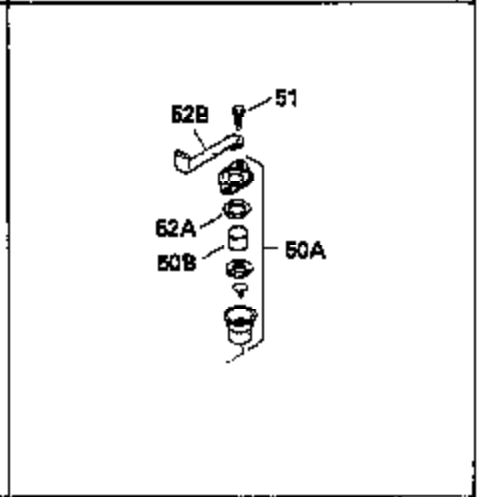

Ref #	Part Number	Qty	Description
51	30200		Screw, 10-24 x 9/16"
92	34961		Ground Wire
100	30200		Screw, 10-24 x 9/16"
101A	35586		Fuel Tank (Incl. 102 & 104)
102	35355		Fuel Cap
120C	27181B		Muffler (Incl. 121)
121	650795		Screw, 1/4-20 x 2-1/4"
130	650816		Flywheel Nut
131	650815		Belleville Washer
192	650884		Screw, 8-32 x 1/2"
198A	35168		Rope Guide Bracket
228	34985		Starter Rope Retainer