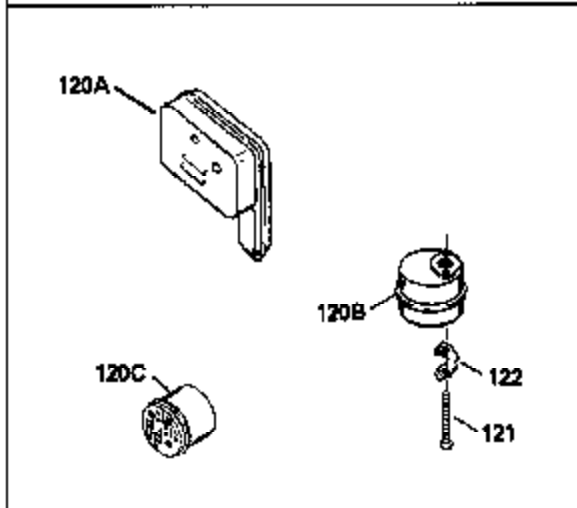

Ref #	Part Number	Qty	Description
51	30200		Screw, 10-24 x 9/16"
92	34961		Ground Wire
100	30200		Screw, 10-24 x 9/16"
101A	35586		Fuel Tank (Incl. 102 & 104)
102	35355		Fuel Cap
120C	27181B		Muffler (Incl. 121)
121	650795		Screw, 1/4-20 x 2-1/4"
130	650816		Flywheel Nut
131	650815		Belleville Washer
181	35667		P.T.O. Shaft
182	31746		Worm Gear
184	31745		Washer
185	31787		Washer
186	31749		Retaining Ring
187	31744		Oil Seal
188	31747		Washer
189	650492		Screw, 1/4-20 x 2-1/4"
192	650884		Screw, 8-32 x 1/2"
198A	35168		Rope Guide Bracket Ass'y.
228	34985		Rope Stop & Staple Ass'y.
250A	35391		Instruction Decal