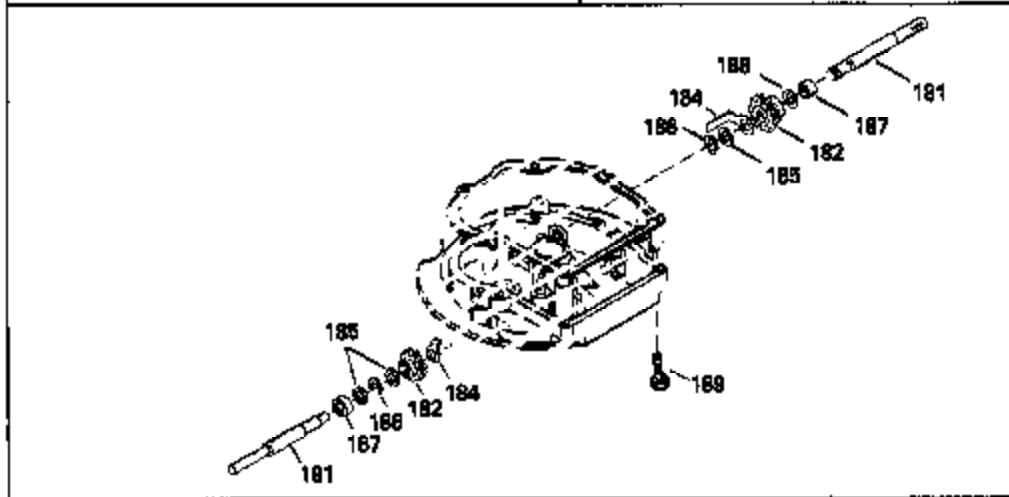

Ref #	Part Number	Qty	Description
51	30200		Screw, 10-24 x 9/16"
92	34961		Ground Wire
100	30200		Screw, 10-24 x 9/16"
101A	35586		Fuel Tank (Incl. 102 & 104)
102	35355		Fuel Cap
120C	27181B		Muffler (Incl. 121)
121	650795		Screw, 1/4-20 x 2-1/4"
130	650816		Flywheel Nut
131	650815		Belleville Washer
181	35667		P.T.O. Shaft
182	31746		Worm Gear
184	31745		Washer
185	31787		Washer
186	31749		Retaining Ring
187	31744		Oil Seal
188	31747		Washer
189	650492		Screw, 1/4-20 x 2-1/4"
192	650884		Screw, 8-32 x 1/2"
198A	35168		Rope Guide Bracket Ass'y.
228	34985		Rope Stop & Staple Ass'y.
250A	35391		Instruction Decal