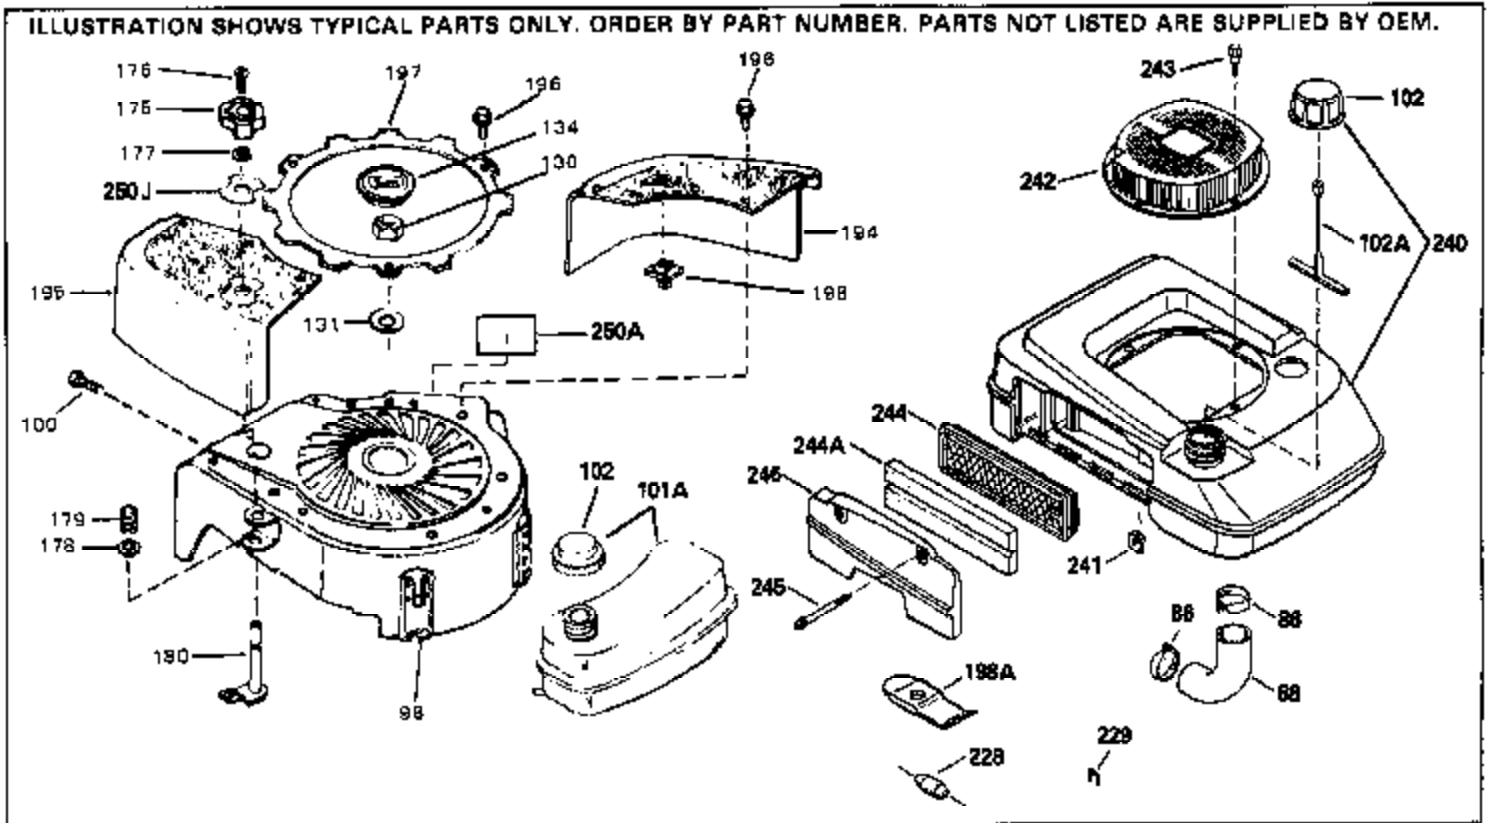

Ref #	Part Number	Qty	Description
51	30200		Screw, 10-24 x 9/16"
92	34961		Ground Wire
100	30200		Screw, 10-24 x 9/16"
101A	35586		Fuel Tank (Incl. 102 & 104)
102	35355		Fuel Cap
120C	27181B		Muffler (Incl. 121)
121	650795		Screw, 1/4-20 x 2-1/4"
130	650816		Flywheel Nut
131	650815		Belleville Washer
181	35667		P.T.O. Shaft
182	31746		Worm Gear
184	31745		Washer
185	31787		Washer
186	31749		Retaining Ring
187	31744		Oil Seal
188	31747		Washer
189	650492		Screw, 1/4-20 x 2-1/4"
192	650884		Screw, 8-32 x 1/2"
198A	35168		Rope Guide Bracket Ass'y.
228	34985		Rope Stop & Staple Ass'y.
250A	35391		Instruction Decal