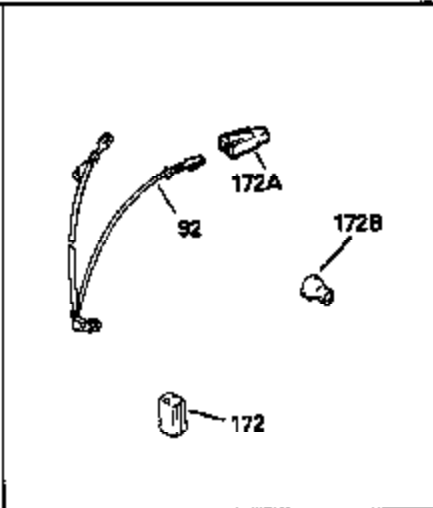

Ref #	Part Number	Qty	Description
51	30200		Screw, 10-24 x 9/16"
92	34961		Ground Wire
100	30200		Screw, 10-24 x 9/16"
101A	35586		Fuel Tank (Incl. 102 & 104)
102	35355		Fuel Cap
120C	27181B		Muffler (Incl. 121)
121	650795		Screw, 1/4-20 x 2-1/4"
130	650816		Flywheel Nut
131	650815		Belleville Washer
181	35667		P.T.O. Shaft
182	31746		Worm Gear
184	31745		Washer
185	31787		Washer
186	31749		Retaining Ring
187	31744		Oil Seal
188	31747		Washer
189	650492		Screw, 1/4-20 x 2-1/4"
192	650884		Screw, 8-32 x 1/2"
198A	35168		Rope Guide Bracket Ass'y.
228	34985		Rope Stop & Staple Ass'y.
250A	35391		Instruction Decal