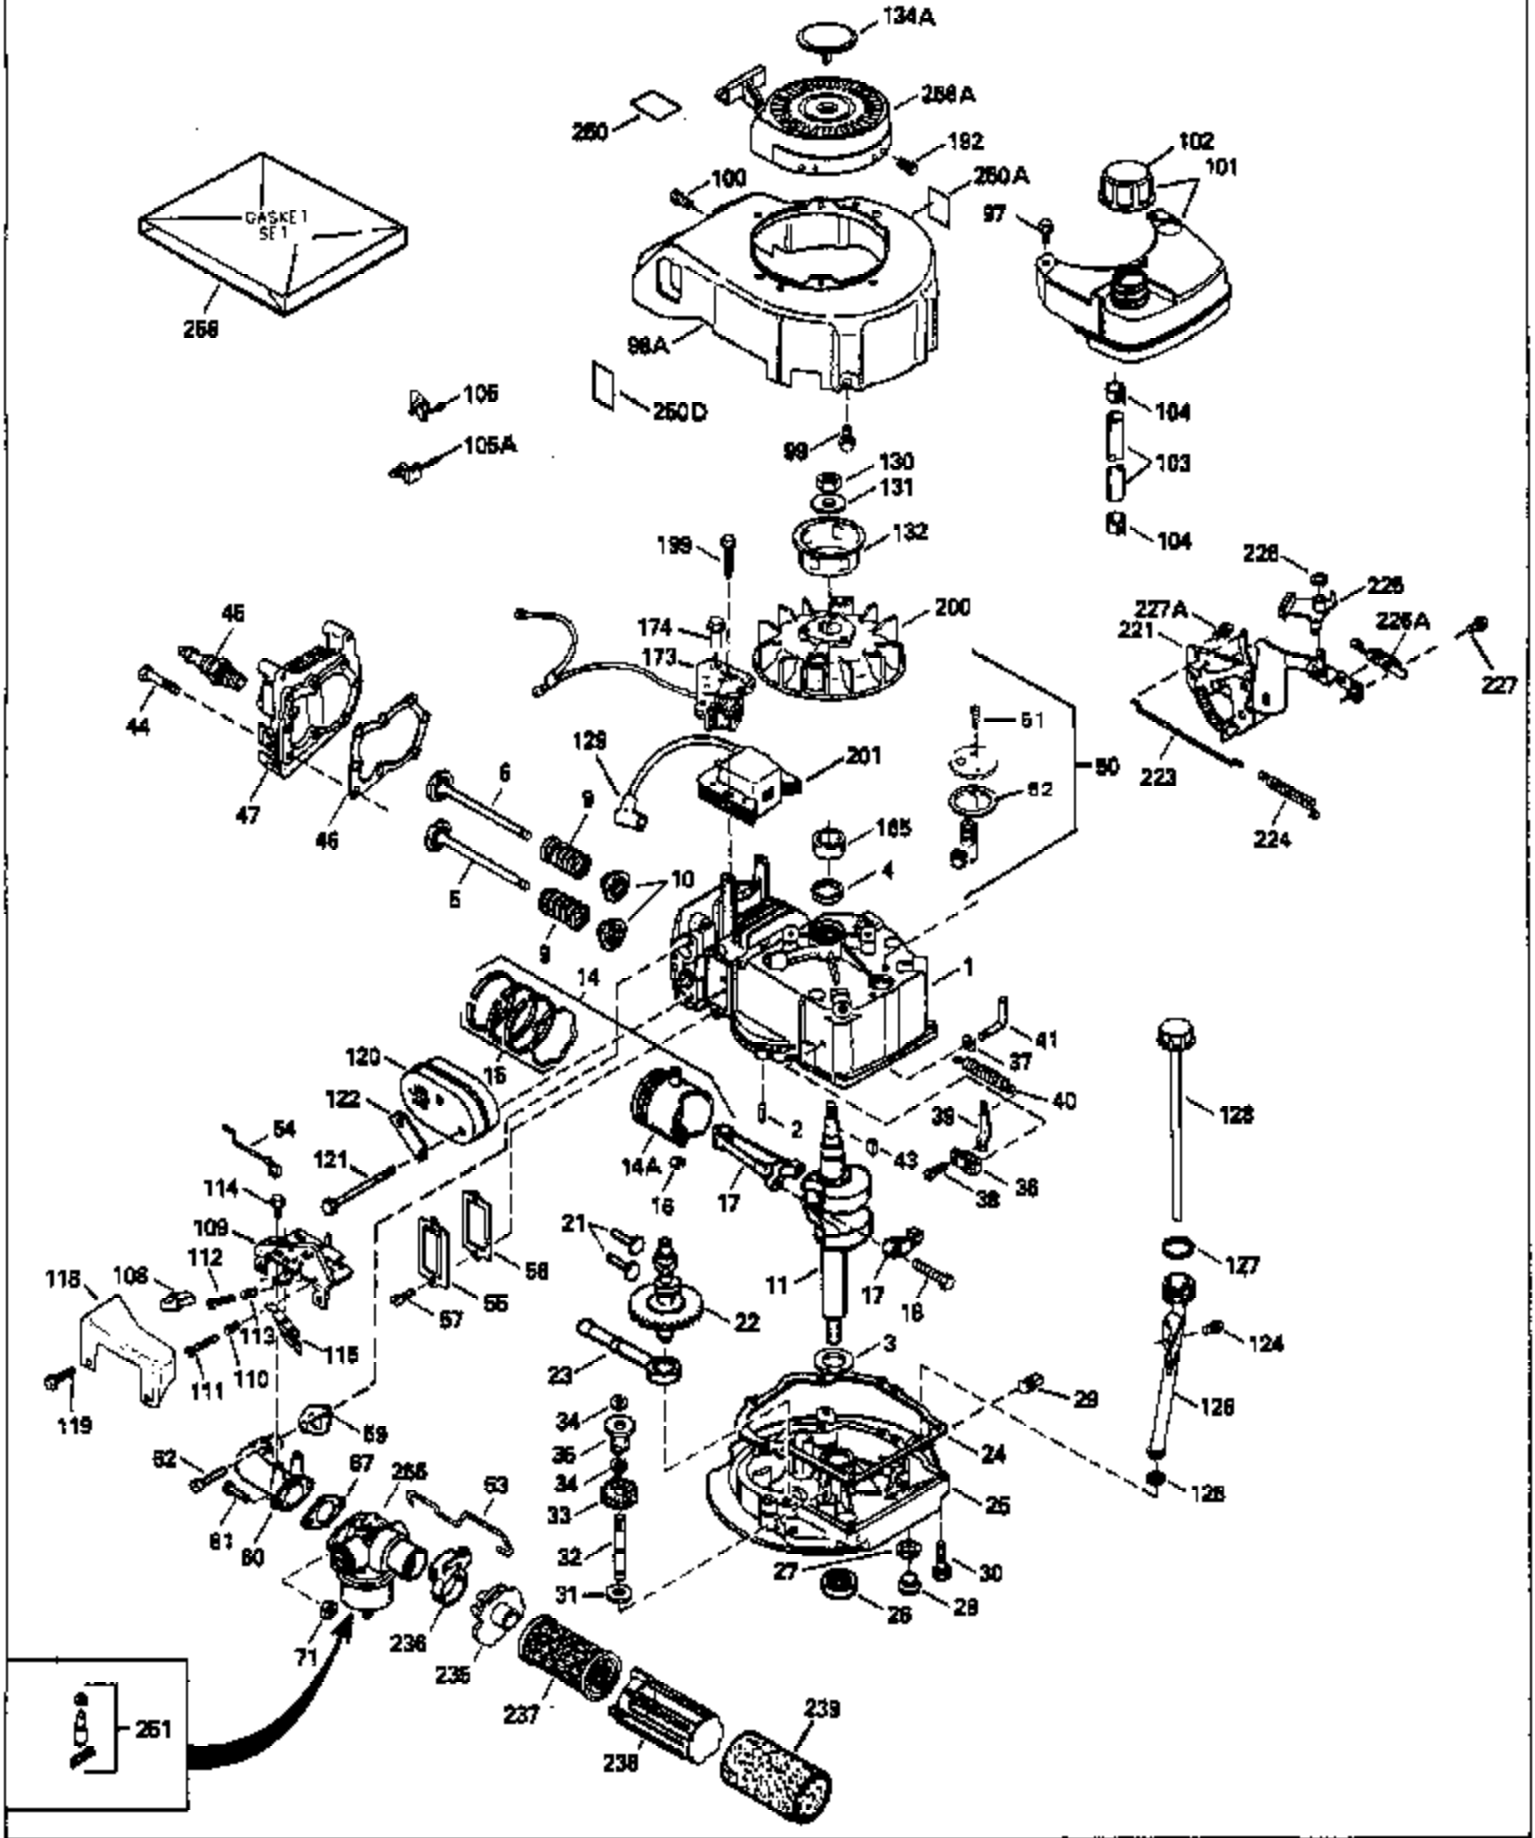

ILLUSTRATION SHOWS TYPICAL PARTS ONLY. ORDER BY PART NUMBER. PARTS NOT LISTED ARE SUPPLIED BY OEM.

Ref #	Part Number	Qty	Description
1	34959		Cylinder Ass'y. (Incl. 50, 51 & 52)
2	26727		Dowel Pin
4	32600		Oil Seal
5	29313C		Exhaust Valve (Std.) (Incl. 10)
5	29315C		Exhaust Valve (1/32" OS) (Incl. 10)
6	29314B		Intake Valve (Std.) (Incl. 10)
6	29315C		Intake Valve (1/32" OS) (Incl. 10)
9	31672		Valve Spring
10	31673		Lower Valve Spring Cap
11	35666		Crankshaft
14A	35541		Piston & Pin Ass'y. (Std.) (Incl. 16)
14A	35542		Piston & Pin Ass'y. (.010 OS) (Incl. 16)
14A	35543		Piston & Pin Ass'y. (.020 OS) (Incl. 16)
14	35544		Piston, Pin & Ring Set (Std.)
14	35545		Piston, Pin & Ring Set (.010 OS)
14	35546		Piston, Pin & Ring Set (.020 OS)
15	35547		Ring Set (Std.)
15	35548		Ring Set (.010 OS)
15	35549		Ring Set (.020 OS)
16	20381		Piston Pin Retaining Ring
17	30963B		Connecting Rod (Incl. 18)
18	32610A		Connecting Rod Bolt
21	27241		Valve Lifter
22	33148A		Camshaft (Compression Release)
23	29914		Oil Pump Ass'y.
24	35261		* Mounting Flange Gasket
25	33521C		Mounting Flange (Incl. 26 thru 29, 32 & 187)
26	26208		Oil Seal
28	27244		Oil Drain Plug
30	650488		Screw, 1/4-20 x 1-1/4"
31	35479		Washer
32	30574		Mechanical Governor Shaft
33	30591		Governor Gear Ass'y. (Incl. 31)
34	29193		Retaining Ring
35	30588A		Governor Spool
36	31335		Governor Lever Clamp
37	28277		Washer
38	650548		Screw, 8-32 x 5/16"
39	31383A		Governor Lever
41	31513		Governor Rod
43	611004		Flywheel Key
44	6021A		Screw, 5/16-18 x 1-1/2"
45	35395		Resistor Spark Plug (RJ19LM)
46	32643A		* Cylinder Head Gasket
47	34335		Cylinder Head
50	34215		Breather Ass'y. (Incl. 51 & 52)
51	30200		Screw, 10-24 x 9/16"
52	32760A		* Breather Gasket
53	34336		Governor-to-Throttle Link
54	34337		Governor Link
55	32755		Valve Spring Box Cover
56	27234A		* Valve Spring Cover Gasket
57	650128		Screw, 10-24 x 1/2"
59	34690A		* Intake Gasket
60	31384A		Intake Pipe (Incl. 59)
61	6201		Screw, 1/4-28 x 7/8"
62	650451		Screw, 1/4-20 x 1"
67	26756		* Carburetor Gasket