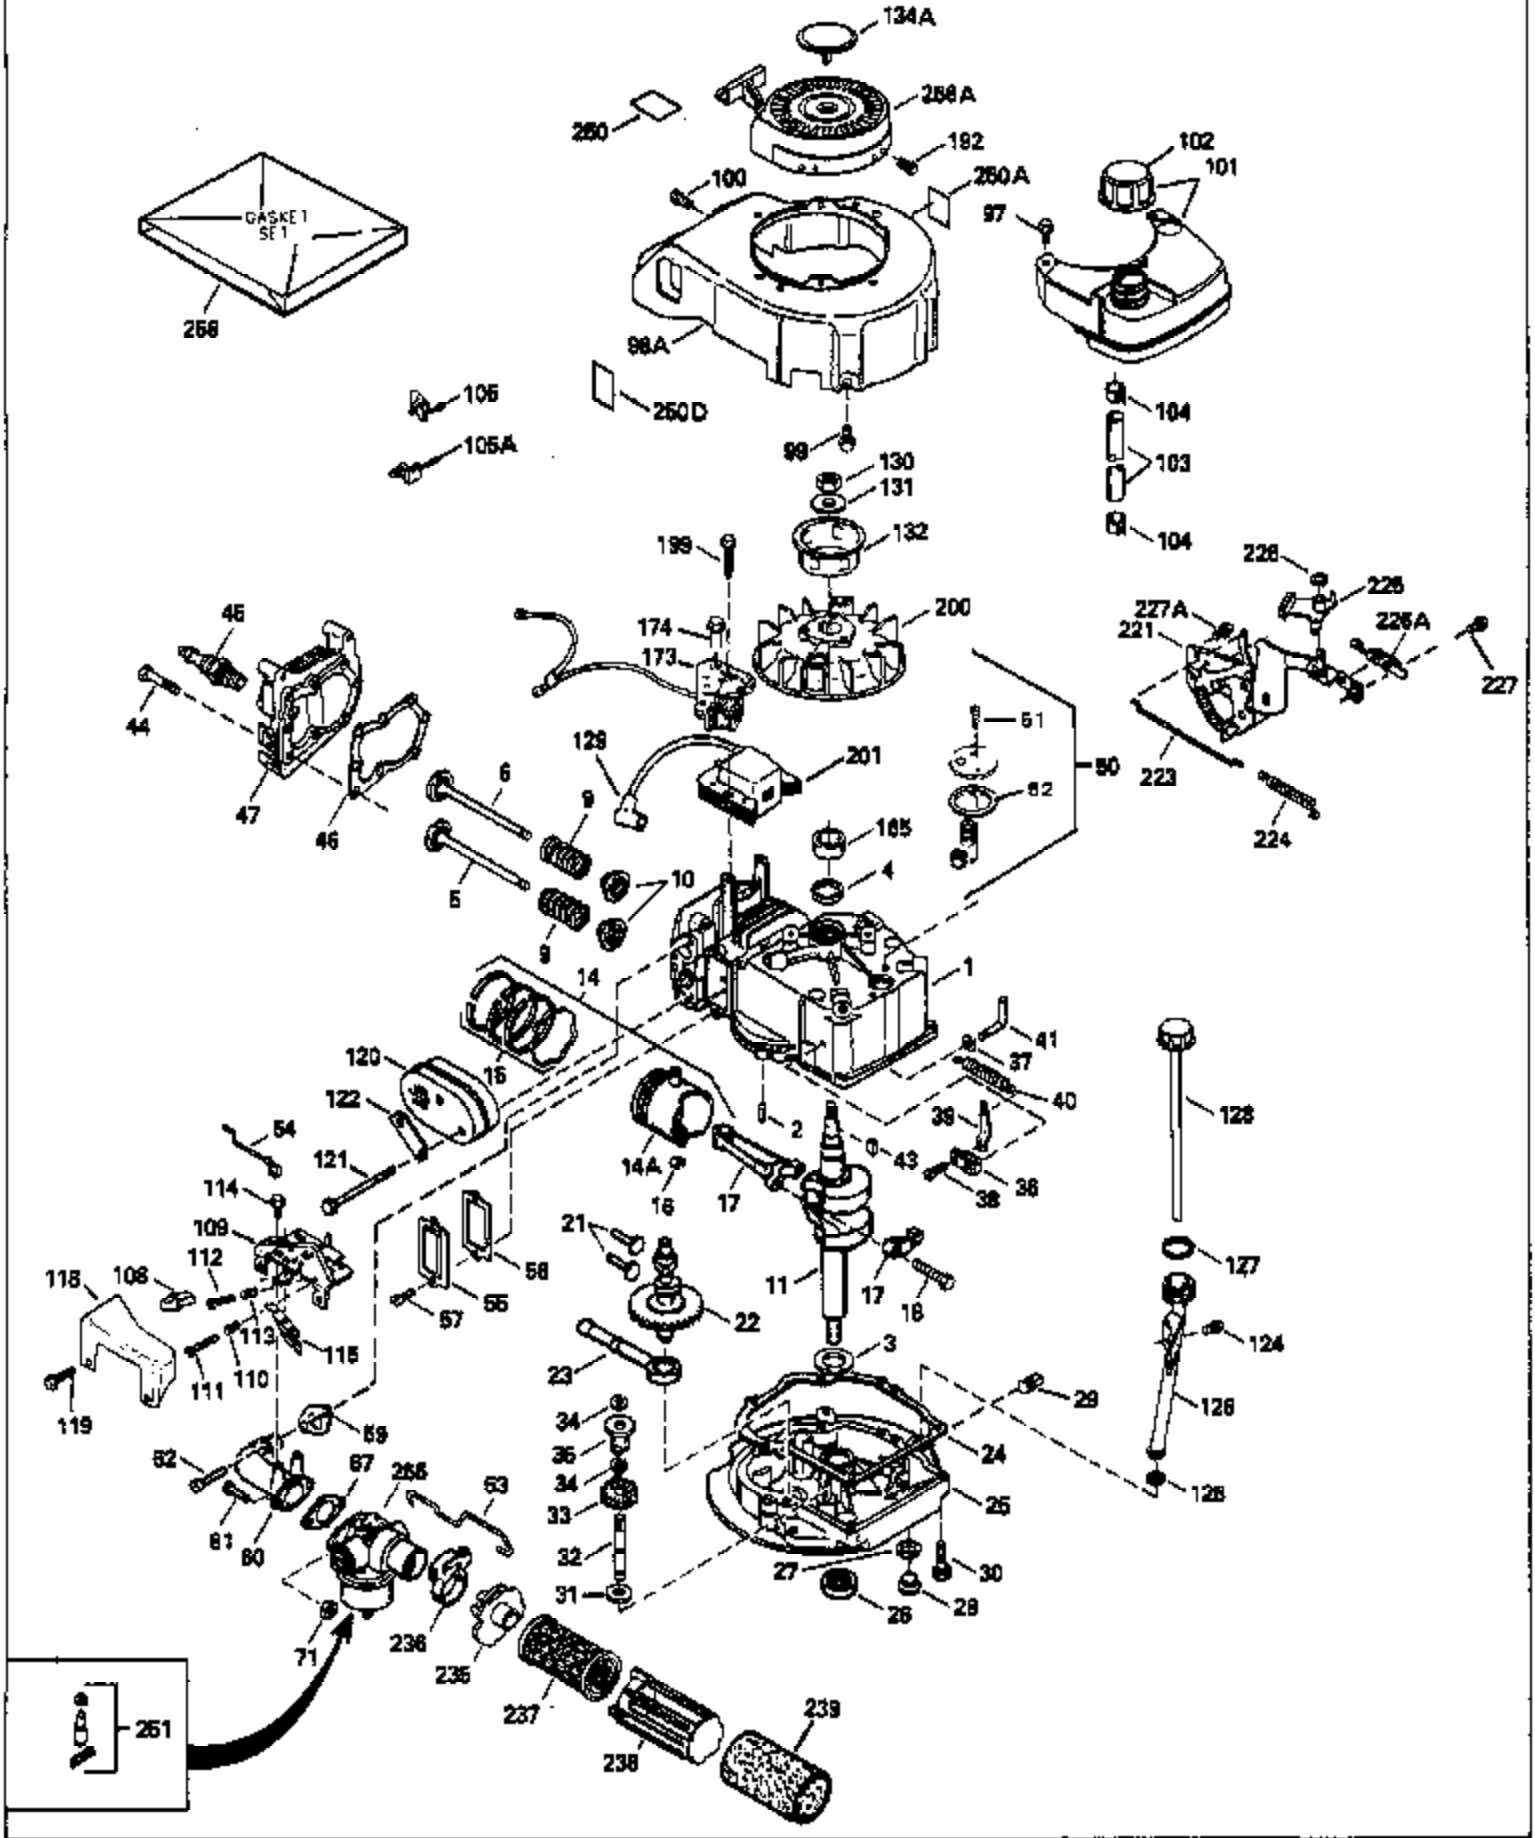

ILLUSTRATION SHOWS TYPICAL PARTS ONLY. ORDER BY PART NUMBER. PARTS NOT LISTED ARE SUPPLIED BY OEM.

Ref #	Part Number	Qty	Description
1	35512		Cylinder (Incl. 2 & 4) (2-5/8" Bore)
2	26727		Pin, Dowel
3	32323		Washer, Thrust
4	32600		Seal, Oil
5	29313C		Exhaust Valve (Std.) (Incl. 10) (Conventional Ports)
5	29315C		Exhaust Valve (1/32" OS) (Incl. 10) (Conventional Ports)
6	29314B		Intake Valve (Std.) (Incl. 10) (Conventional Ports)
6	29315C		Intake Valve (1/32" OS) (Incl. 10) (Conventional Ports)
9	31672		Spring, Valve
10	31673		Cap, Lower valve spring
11	35175		Crankshaft
14	34851		Piston, Pin & Ring Set (Std.) (2-5/8" Bore)
14	34852		Piston, Pin & Ring Set (.010" OS)
14	34853		Piston, Pin & Ring Set (.020" OS)
14A	32603B		Piston & Pin Ass'y.(Incl.16)(Std.)(2- 5/8")
14A	32604B		Piston & Pin Ass'y. (Incl. 16) (.010" OS)
14A	32605B		Piston & Pin Ass'y. (Incl. 16) (.020" OS)
15	34854		Ring Set (Std.) (2-5/8" Bore)
15	34855		Ring Set (.010" OS)
15	34856		Ring Set (.020" OS)
16	20381		Ring, Piston pin retaining
17	30963B		Rod Assy., Connecting (Incl. 18)
18	32610A		Bolt, Connecting rod
21	27241		Lifter, Exhaust valve
22	33553		Camshaft (MCR)
23	29914		Pump Assy.
24	35261		* Gasket, Mounting flange
25	34311B		Flange Ass'y. (Incl. 26, 28, 29 & 32)
26	27897		Seal, Oil
27	28833		* Drain Plug Gasket (Not req. w/plastic plug)
28	30572		Plug, Oil drain
30	650488		Screw, 1/4-20 x 1-1/4"
31	30590A		Washer, Flat
32	30574		Shaft, Mechanical governor
33	30591		Gear Assy., Governor (Incl. 31)
34	29193		Ring, Retaining
35	30588A		Spool, Governor
36	31335		Clamp, Governor lever
37	28277		Washer, Flat
38	650548		Screw, 8-32 x 5/16"
39	31383A		Lever, Governor
40	31361		Spring, Governor
41	30589		Rod, Governor (Incl. 37)
43	611004		Key, Flywheel
44	6021A		Screw, 5/16-18 x 1-1/2"
45	35395		Resistor Spark Plug (RJ-19LM)
46	33015		* Gasket, Cylinder head
47	34342		Head, Cylinder
51	30200		Screw, 10-24 x 9/16"
53	34336		Link, Governor-to-throttle
54	34337		Link, Governor spring
55	32755		Cover, Valve spring box
56	27234		* Gasket, Valve spring cover
57	650128		Screw, 10-24 x 1/2"
59	34690		* Gasket, Intake
60	31384A		Pipe, Intake (Incl. 59)
61	6201		Screw, 1/4-28 x 7/8"
62	650451		Screw, 1/4-20 x 1"