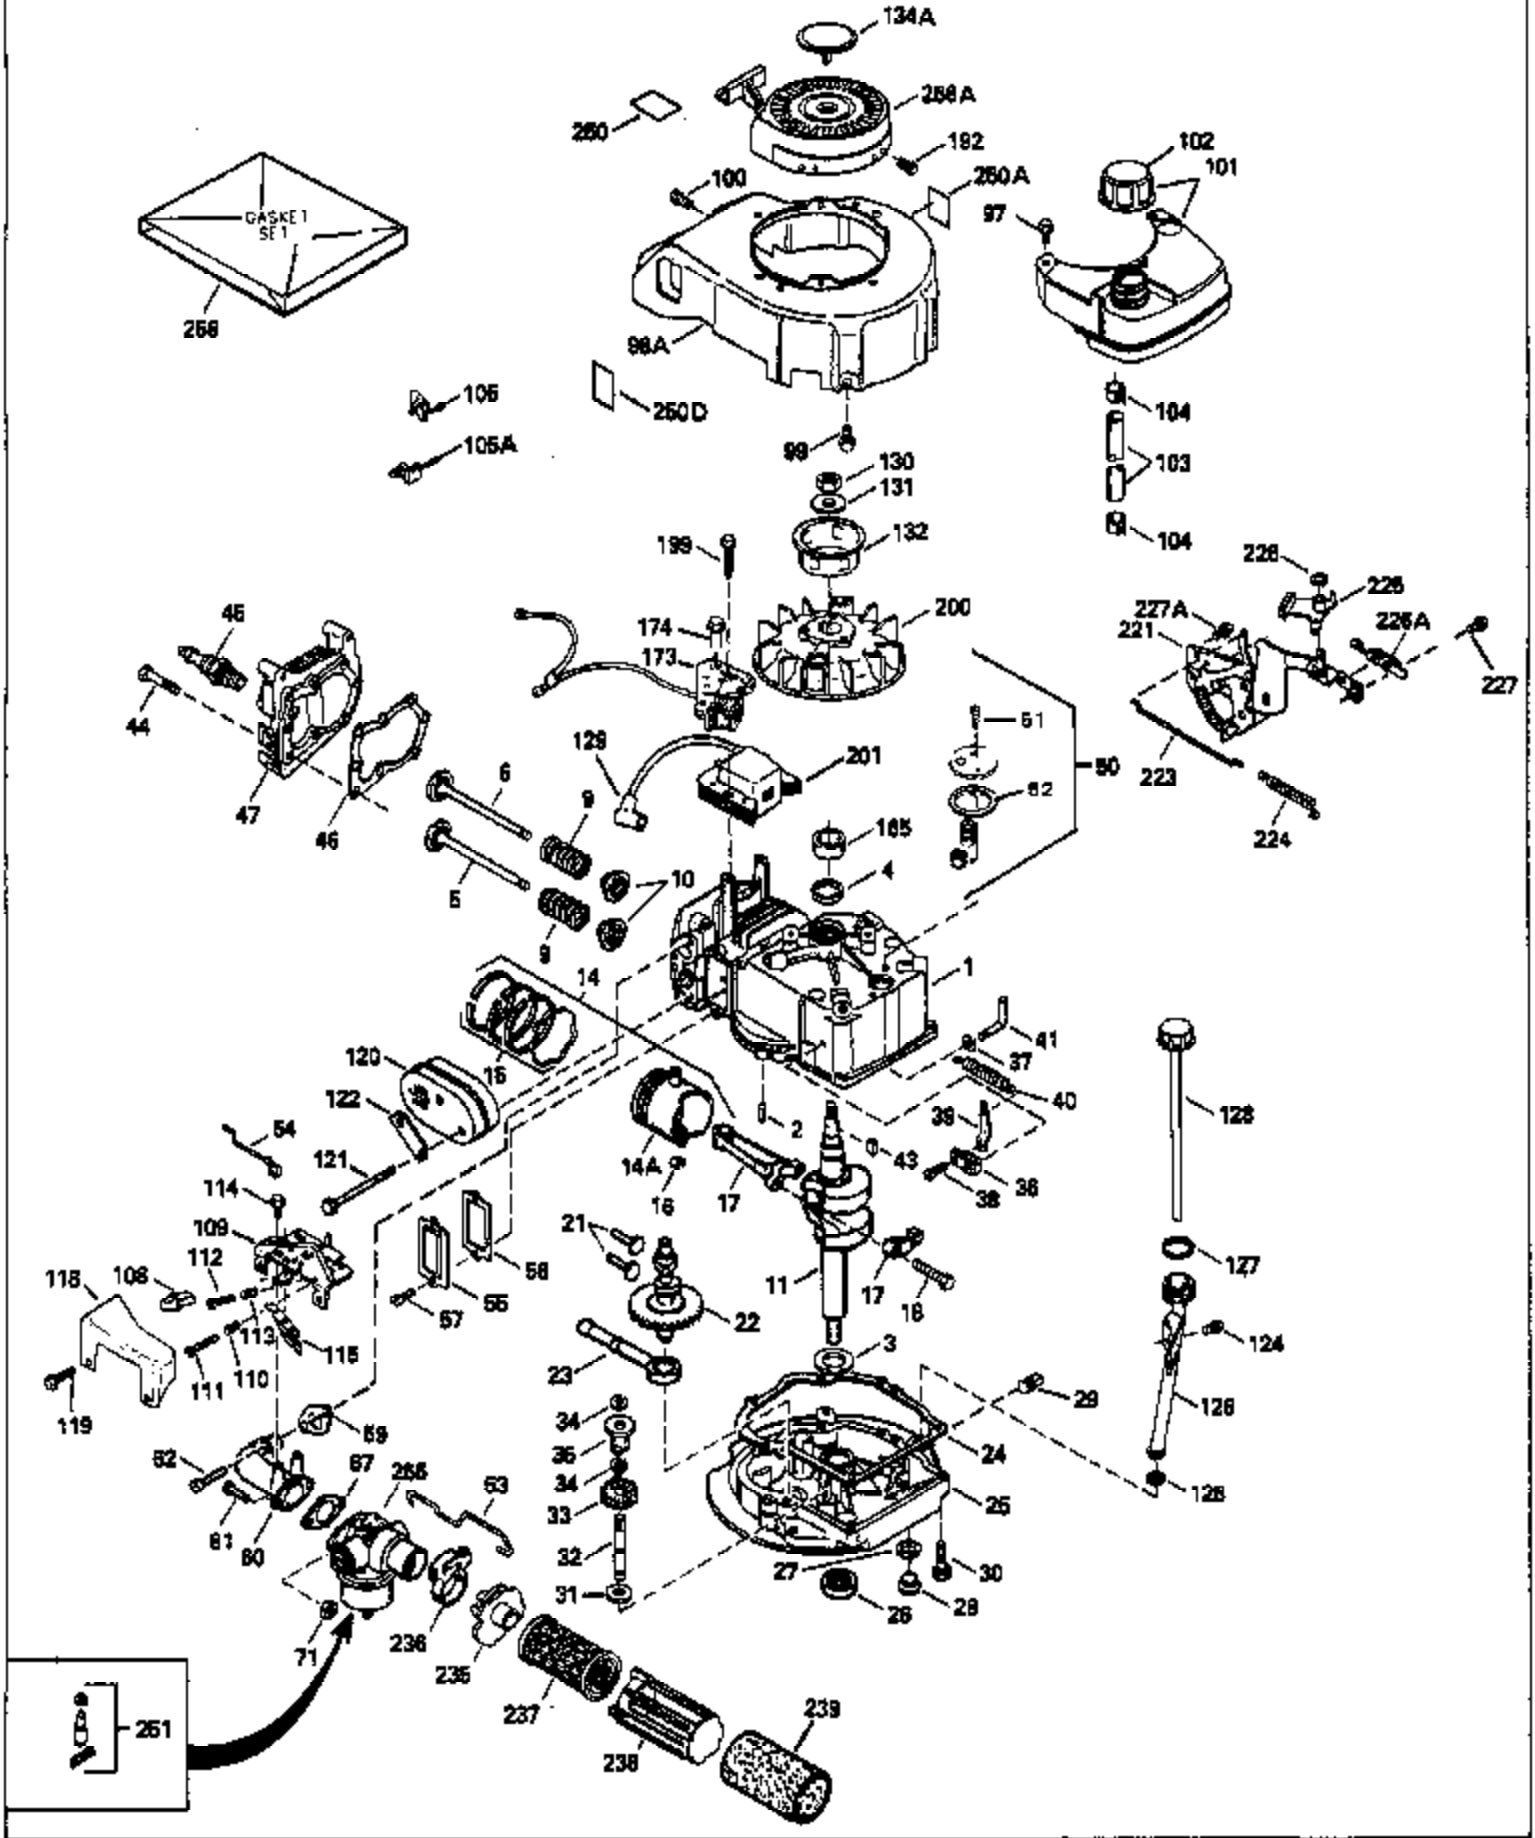

## Engine Parts List #1

Ref #	Part Number	Qty	Description
1	35180		Cylinder (Incl. 2 & 4) (2-5/8" Bore)
2	26727		Pin, Dowel
3	32323		Washer, Thrust
4	32600		Seal, Oil
5	29313C		Exhaust Valve (Std.) (Incl. 10) (Conventional Ports)
5	29315C		Exhaust Valve (1/32" OS) (Incl. 10) (Conventional Ports)
6	29314B		Intake Valve (Std.) (Incl. 10) (Conventional Ports)
6	29315C		Intake Valve (1/32" OS) (Incl. 10) (Conventional Ports)
9	31672		Spring, Valve
10	31673		Cap, Lower valve spring
11	35175		Crankshaft
14A	32603B		Piston & Pin Ass'y.(Incl.16)(Std.)(2- 5/8")
14A	32604B		Piston & Pin Ass'y. (Incl. 16) (.010" OS)
14A	32605B		Piston & Pin Ass'y. (Incl. 16) (.020" OS)
14	34851		Piston, Pin & Ring Set (Std.) (2-5/8" Bore)
14	34852		Piston, Pin & Ring Set (.010" OS)
14	34853		Piston, Pin & Ring Set (.020" OS)
15	34854		Ring Set (Std.) (2-5/8" Bore)
15	34855		Ring Set (.010" OS)
15	34856		Ring Set (.020" OS)
16	20381		Ring, Piston pin retaining
17	30963B		Rod Assy., Connecting (Incl. 18)
18	32610A		Bolt, Connecting rod
21	27241		Lifter, Exhaust valve
22	33553		Camshaft (MCR)
23	29914		Pump Assy.
24	35261		* Gasket, Mounting flange
25	34311B		Flange Ass'y. (Incl. 26, 28, 29 & 32)
26	27897		Seal, Oil
27	28833		* Drain Plug Gasket (Not req. w/plastic plug)
28	30572		Plug, Oil drain
30	650488		Screw, 1/4-20 x 1-1/4"
31	30590A		Washer, Flat
32	30574		Shaft, Mechanical governor
33	30591		Gear Assy., Governor (Incl. 31)
34	29193		Ring, Retaining
35	30588A		Spool, Governor
36	31335		Clamp, Governor lever
37	28277		Washer, Flat
38	650548		Screw, 8-32 x 5/16"
39	31383A		Lever, Governor
40	31361		Spring, Governor
41	30589		Rod, Governor (Incl. 37)
43	611004		Key, Flywheel
44	6021A		Screw, 5/16-18 x 1-1/2"
45	35395		Resistor Spark Plug (RJ-19LM)
46	33015		* Gasket, Cylinder head
47	34342		Head, Cylinder
50	34215		Breather Assy. (Incl. 51 & 52)
51	30200		Screw, 10-24 x 9/16"
52	32760		* Gasket, Breather
53	34336		Link, Governor-to-throttle
54	34337		Link, Governor spring
55	32755		Cover, Valve spring box
56	27234		* Gasket, Valve spring cover
57	650128		Screw, 10-24 x 1/2"
59	34690		* Gasket, Intake
60	31384A		Pipe, Intake (Incl. 59)