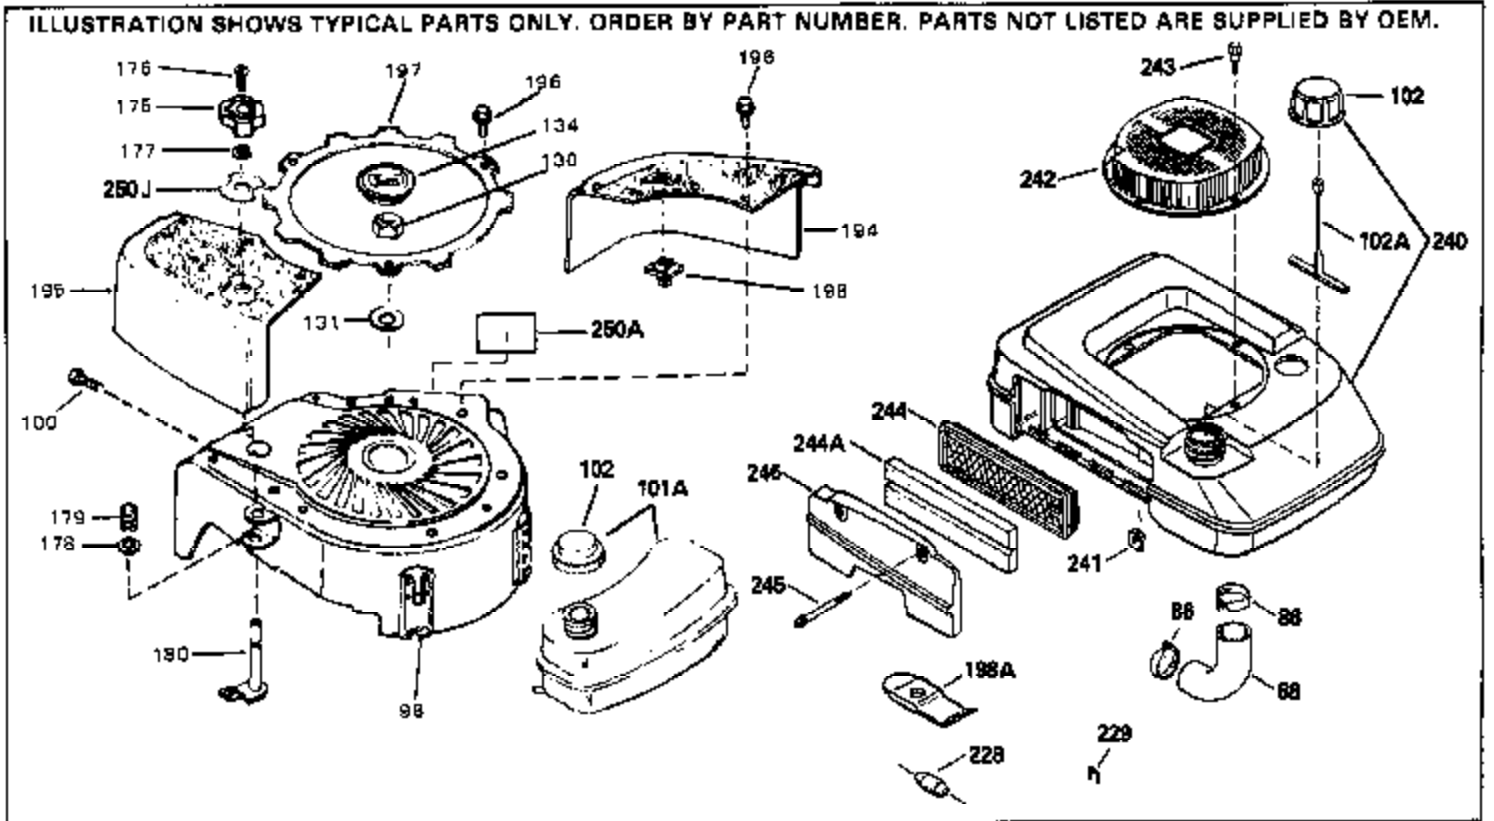

Ref #	Part Number	Qty	Description
51	30200		Screw, 10-24 x 9/16"
92	34961		Ground Wire
92	34970		Ground Wire
98	35494		Housing, Blower
100	30200		Screw, 10-24 x 9/16"
102	35355		Fuel Cap
102A	35480		Retainer, Fuel cap
120B	35172		Muffler (Incl. 122)
121	650869		Screw 1/4-20 x 2-3/4"
122	35171		Plate, Lock
130	650816		Nut, Flywheel
131	650815		Washer, Belleville
160	650831		Screw, 1/4-20 x 1/2"
172	610921		Connector
172	34977		Connector
192	650884		Screw, 8-32 x 1/2"
198A	34372A		Bracket Assy., Rope guide
228	34985		Rope Stop & Staple Assy.
257	34934		Starter Motor (12 Volt Power Restart) (Refer to Division 5, Section D, page 18 for breakdown)