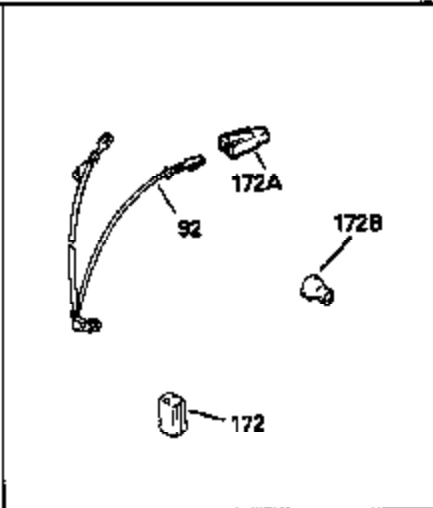

Ref #	Part Number	Qty	Description
51	30200		Screw, 10-24 x 9/16"
92	34961		Ground Wire
92	34970		Ground Wire
98	35494		Housing, Blower
100	30200		Screw, 10-24 x 9/16"
102	35355		Fuel Cap
102A	35480		Retainer, Fuel cap
120B	35172		Muffler (Incl. 122)
121	650869		Screw 1/4-20 x 2-3/4"
122	35171		Plate, Lock
130	650816		Nut, Flywheel
131	650815		Washer, Belleville
160	650831		Screw, 1/4-20 x 1/2"
172	610921		Connector
172	34977		Connector
192	650884		Screw, 8-32 x 1/2"
198A	34372A		Bracket Assy., Rope guide
228	34985		Rope Stop & Staple Assy.
257	34934		Starter Motor (12 Volt Power Restart) (Refer to Division 5, Section D, page 18 for breakdown)