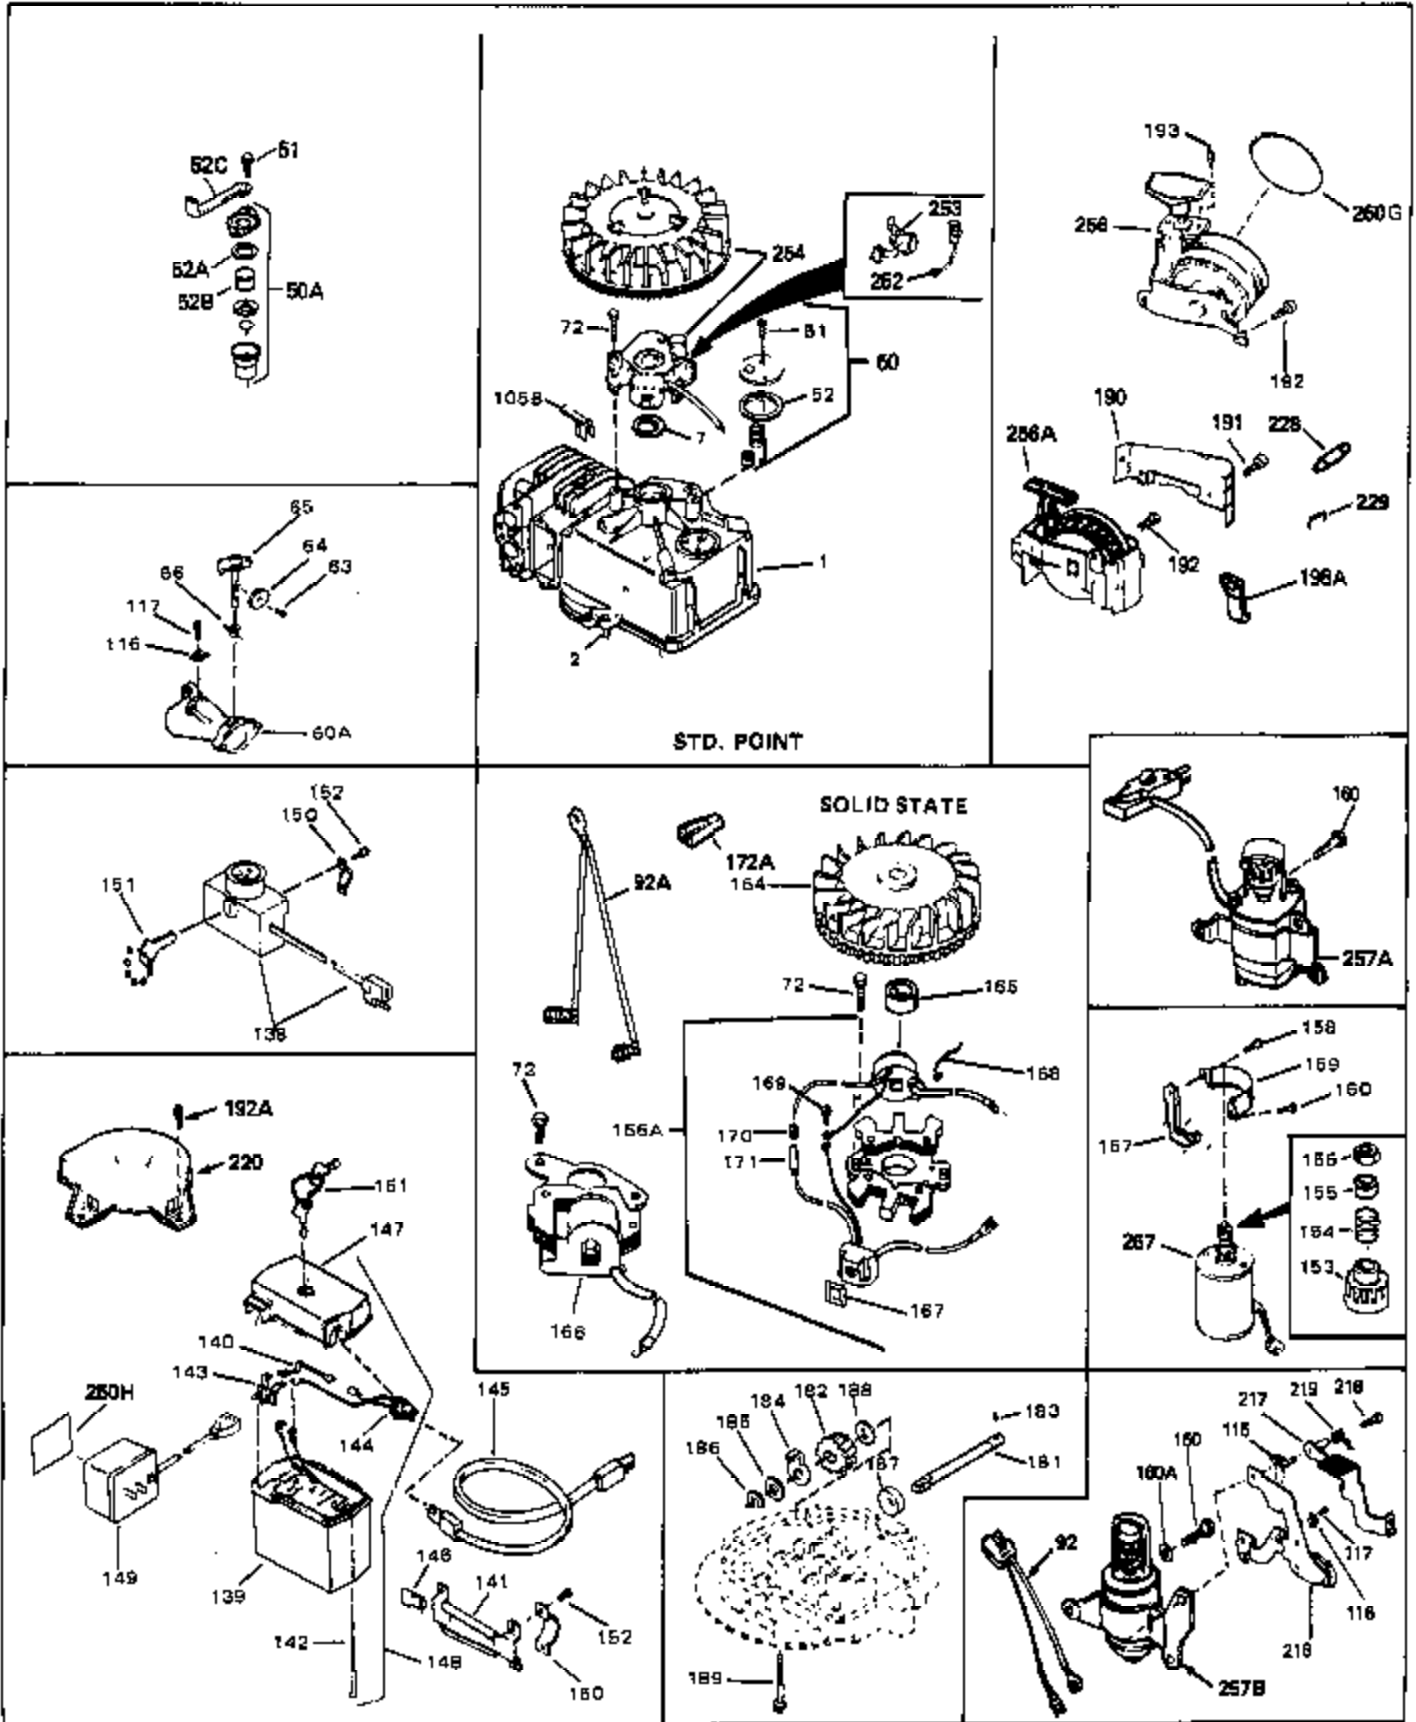

Ref #	Part Number	Qty	Description
1	35513	0	Cylinder Assy. (2-5/8" Bore)
2	26727	0	Pin, Dowel
50A	34214A	0	Breather Assy.
51	30200	0	Screw
52C	35496	0	Tube, Breather
52B	33734	0	Element, Breather
52A	33735	0	Gasket, Breather
63	650506	0	Screw
64	631036	0	Shutter, Throttle
65	631530	0	Shaft Assy., Throttle
66	631066	0	Spring, Return
92A	35518	0	Wire Assy., Ground
115	610973	0	Terminal Assy.
165	34080	0	Spacer, Flywheel key
172A	611119	0	Connector
192	650884	0	Screw, Hex washer hd., 8-32 x 1/2
192A	0	0	Rivet, Pop (3/16" Dia.)
198A	35168	0	Bracket Assy., Rope guide
228	34985	0	Rope Stop & Staple Assy.