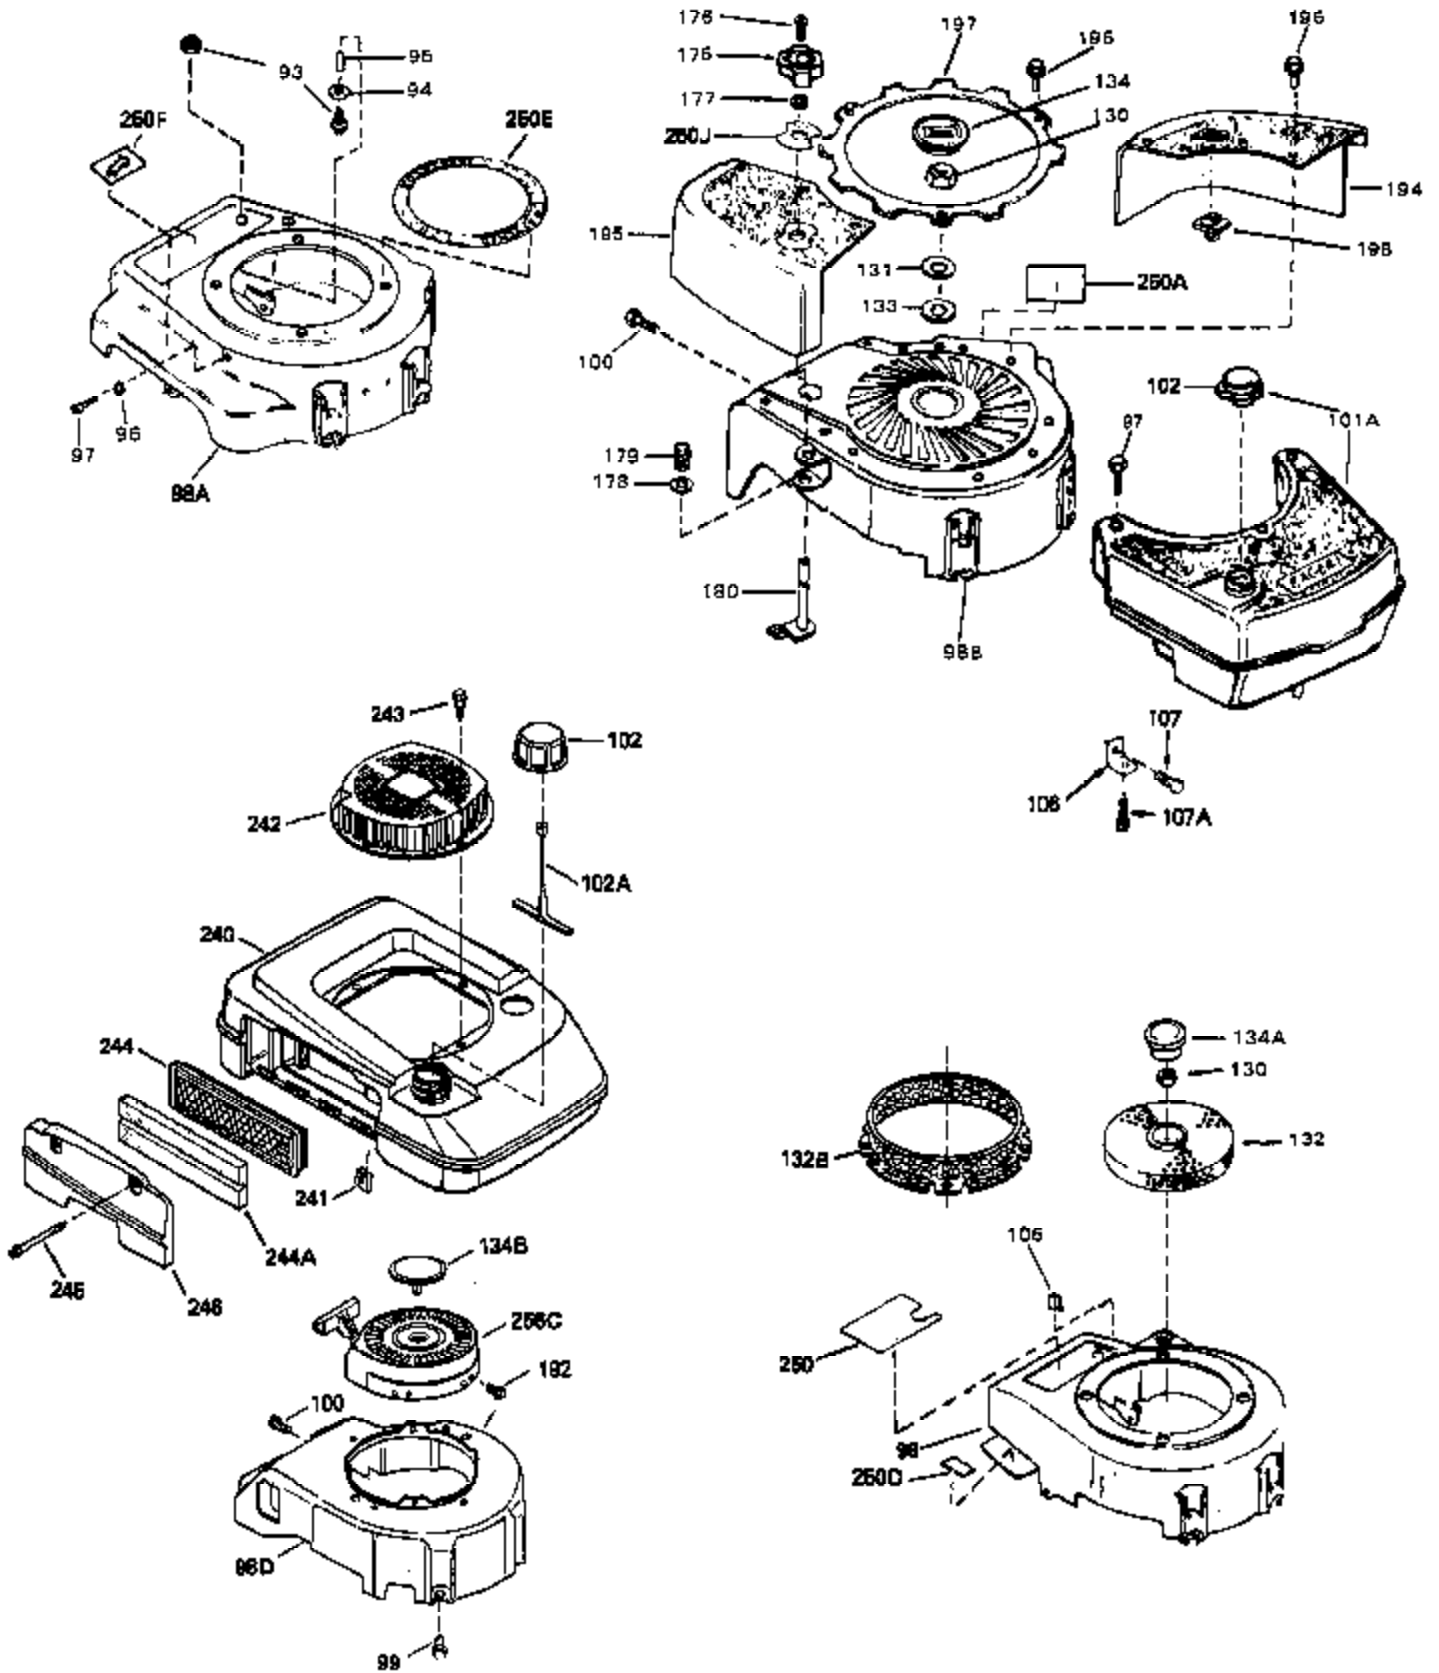

Ref #	Part Number	Qty	Description
98D	35497	0	Housing, Blower
99	650831	0	Screw, Hex washer hd. Powerlok thread,
100	30200	0	Screw
102A	35480	0	Retainer, Fuel cap
102	34118	0	Cap, Fuel filler (Red Plastic) (Spurt
102	35355	0	Cap, Fuel filler (Red Plastic)
102	410144B	0	Cap, Fuel filler (White Plastic) (Std.)
130	650816	0	Nut, Flywheel
131	650815	0	Washer, Belleville
132	32237	0	Screen, Flywheel
192	650884	0	Screw, Hex washer hd., 8-32 x 1/2
240	35508	0	Shroud & Tank Assy.
241	650900	0	Clip, "U" Type nut
242	35510	0	Grill, Recoil starter
243	650898	0	Screw, Hex washer hd. shoulder, 10-32 x
244A	35705	0	Filter, Pre-air (Poly)
244	35500	0	Filter, Air cleaner (Paper)
245	650899	0	Screw, Fil. hd. Sems, 10-32 x 2-3/32
246	35531	0	Cover, Air cleaner
256C	590637	0	Starter, Rewind