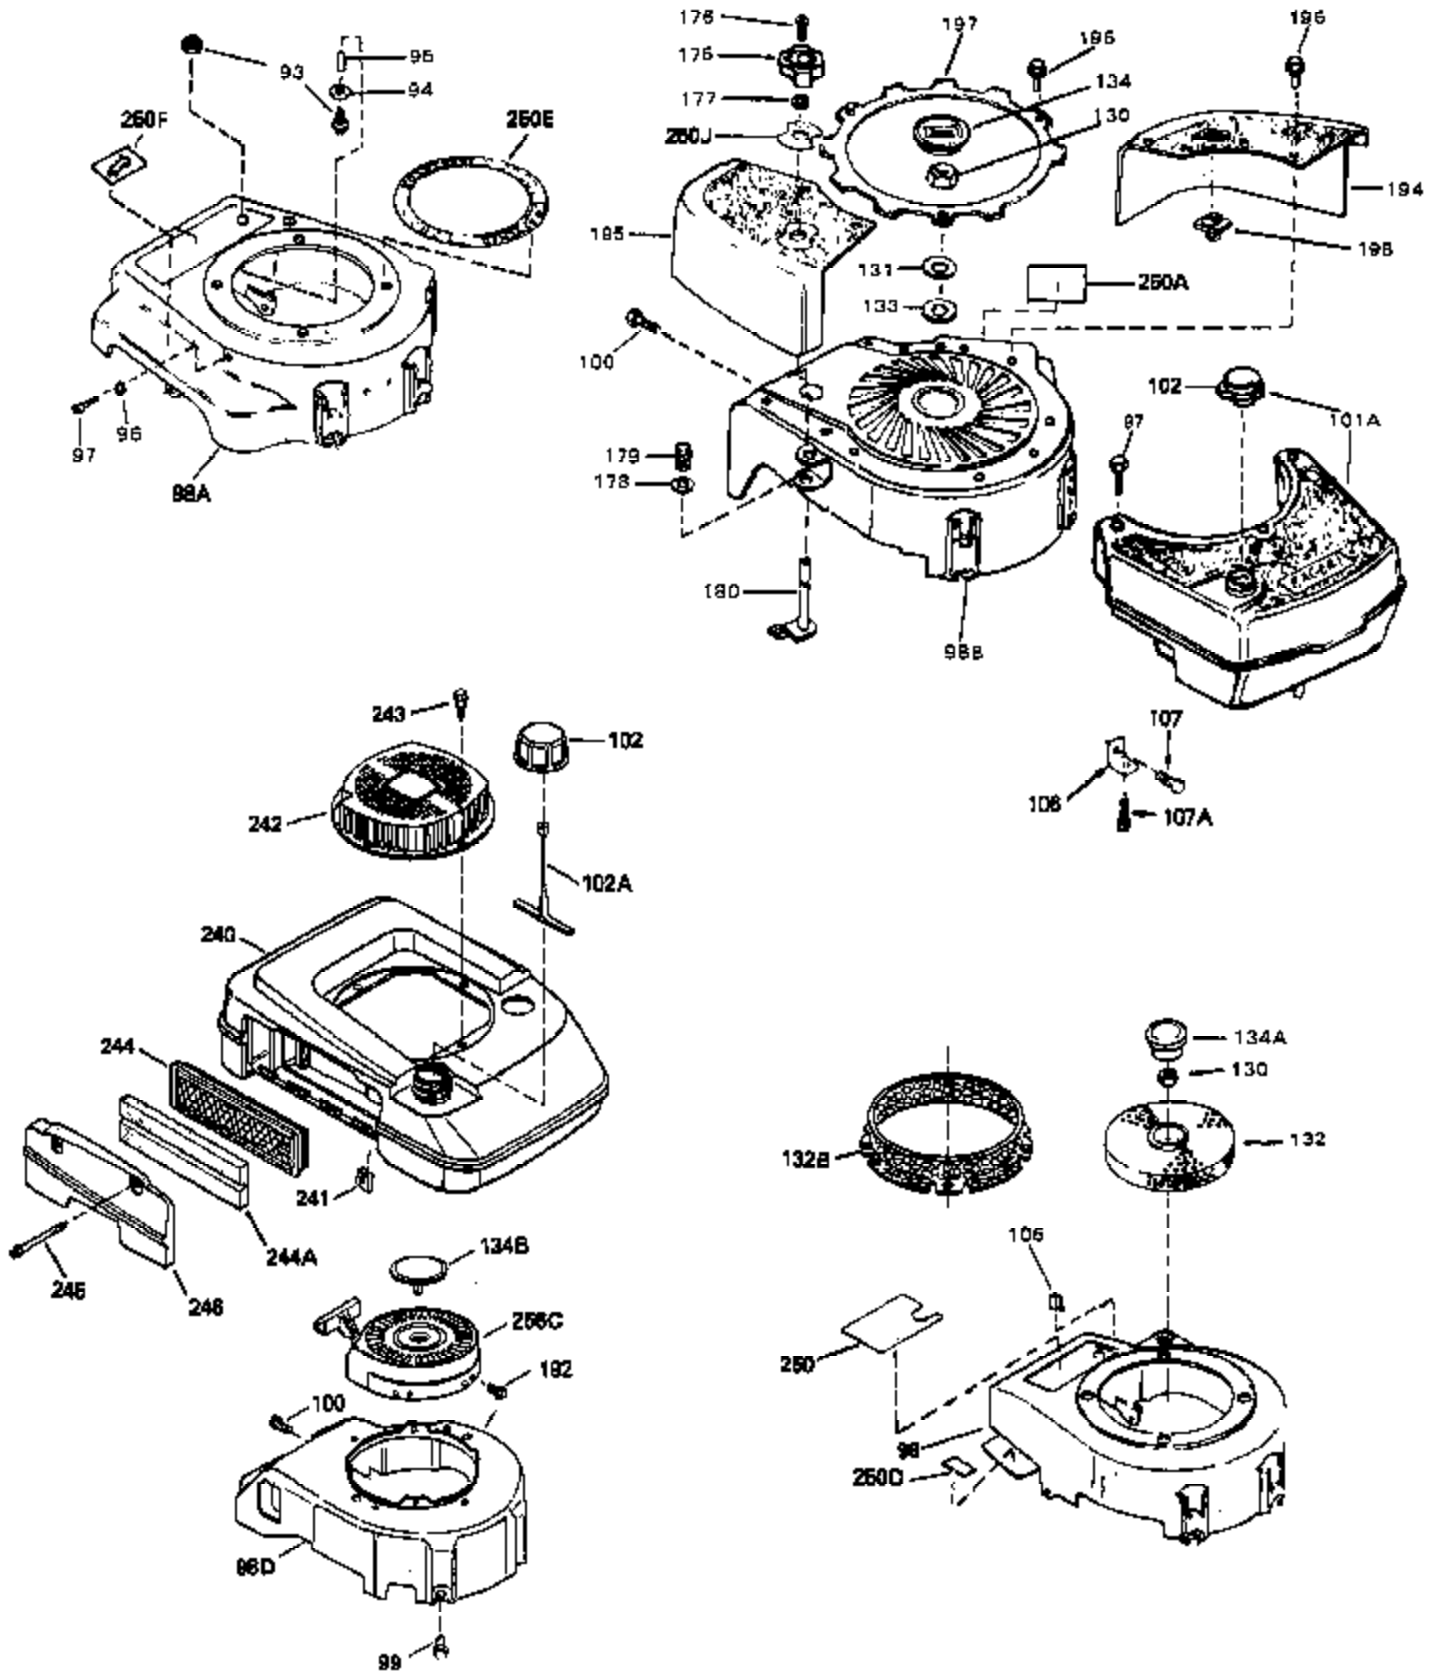

Ref #	Part Number	Qty	Description
98D	35497	0	Housing, Blower
99	650831	0	Screw, Hex washer hd. Powerlok thread,
100	30200	0	Screw
102A	35480	0	Retainer, Fuel cap
102	34118	0	Cap, Fuel filler (Red Plastic) (Spurt
102	35355	0	Cap, Fuel filler (Red Plastic)
102	410144B	0	Cap, Fuel filler (White Plastic) (Std.)
130	650816	0	Nut, Flywheel
131	650815	0	Washer, Belleville
132	32237	0	Screen, Flywheel
192	650884	0	Screw, Hex washer hd., 8-32 x 1/2
240	35508	0	Shroud & Tank Assy.
241	650900	0	Clip, "U" Type nut
242	35510	0	Grill, Recoil starter
243	650898	0	Screw, Hex washer hd. shoulder, 10-32 x
244A	35705	0	Filter, Pre-air (Poly)
244	35500	0	Filter, Air cleaner (Paper)
245	650899	0	Screw, Fil. hd. Sems, 10-32 x 2-3/32
246	35531	0	Cover, Air cleaner
256C	590637	0	Starter, Rewind