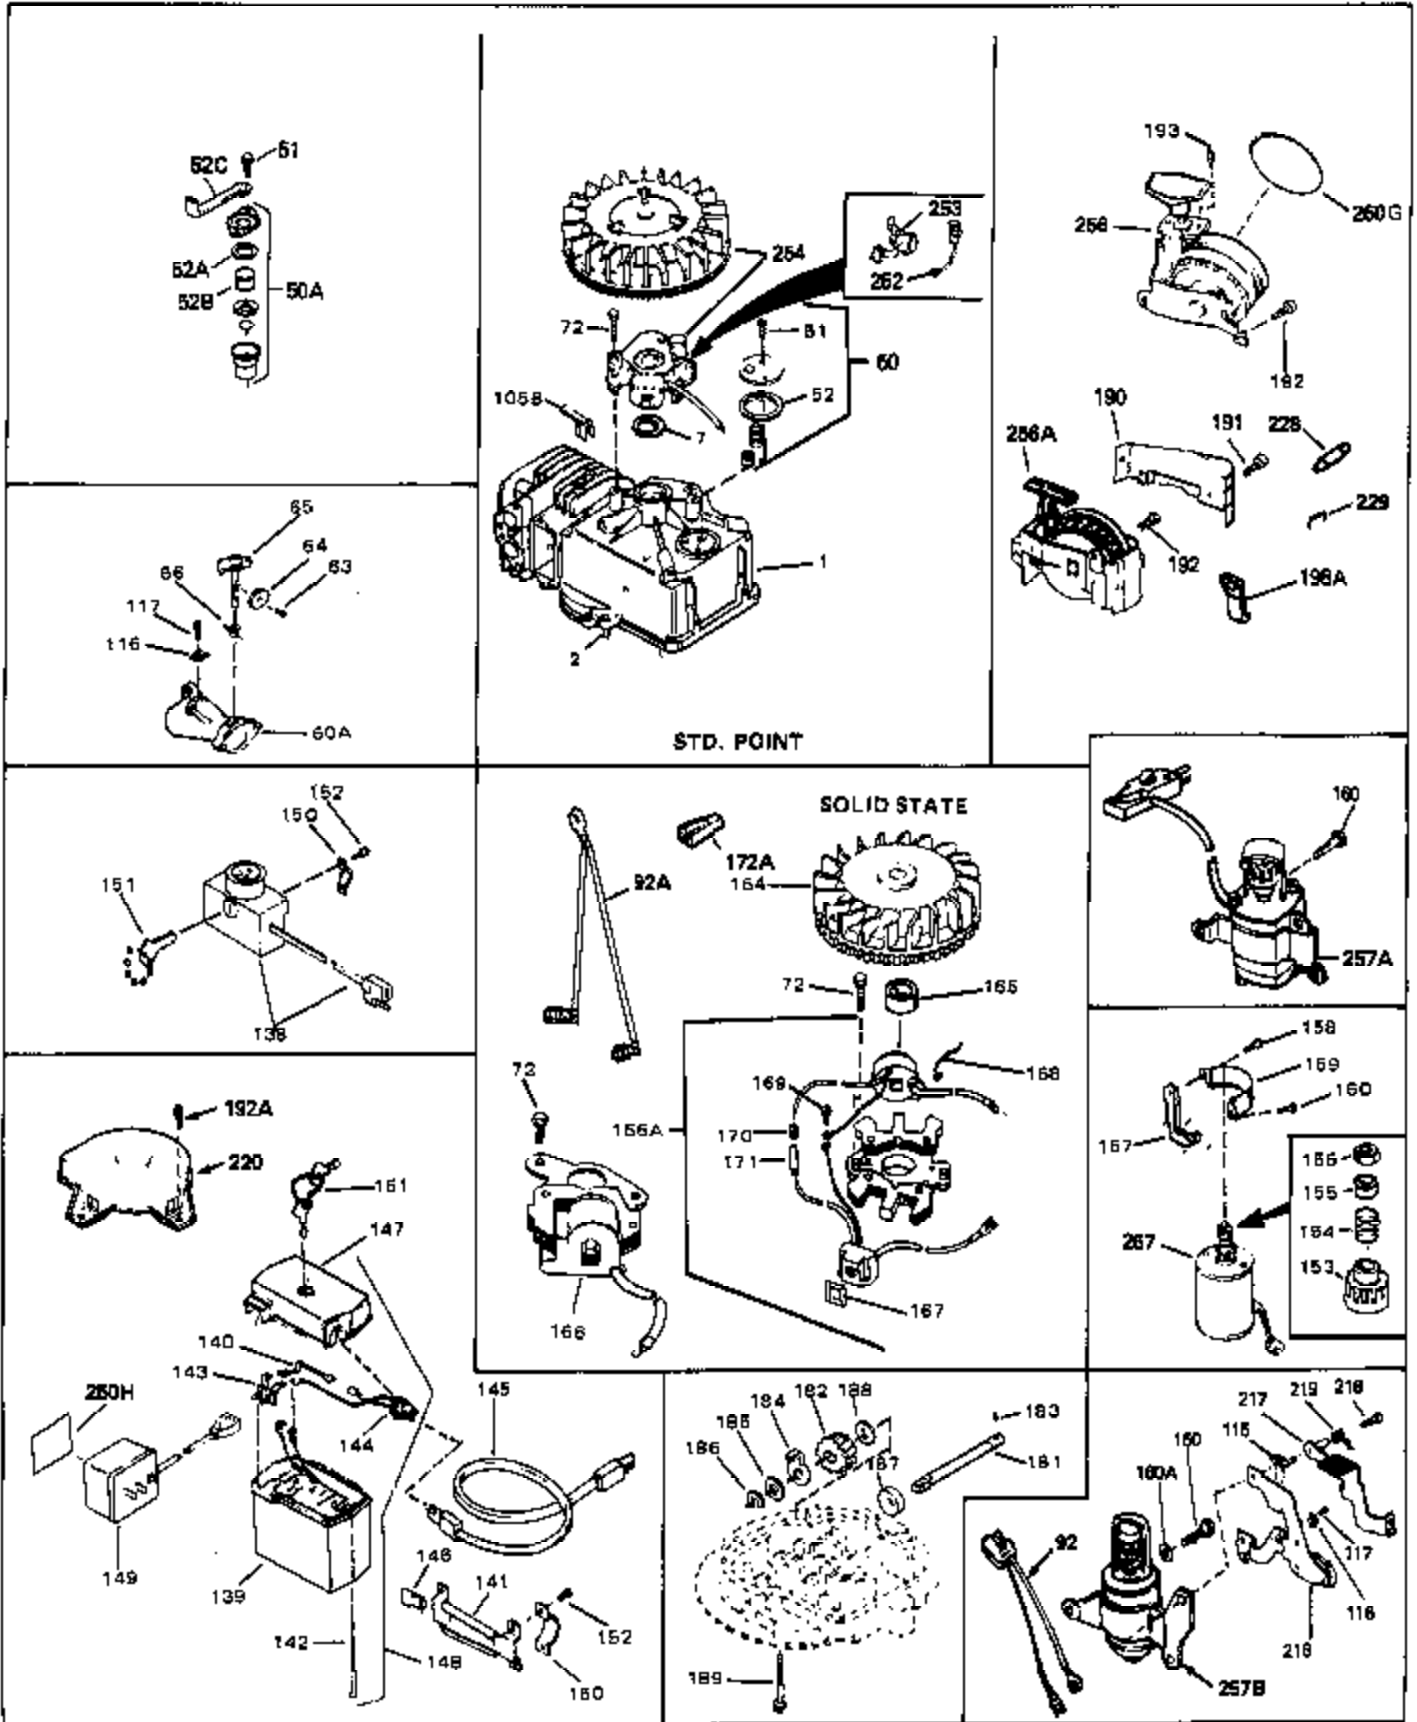

Ref #	Part Number	Qty	Description
1	35513	0	Cylinder Assy. (2-5/8" Bore)
2	26727	0	Pin, Dowel
50A	34214A	0	Breather Assy.
51	30200	0	Screw
52C	35496	0	Tube, Breather
52B	33734	0	Element, Breather
52A	33735	0	Gasket, Breather
63	650506	0	Screw
64	631036	0	Shutter, Throttle
65	631530	0	Shaft Assy., Throttle
66	631066	0	Spring, Return
92A	35518	0	Wire Assy., Ground
115	610973	0	Terminal Assy.
165	34080	0	Spacer, Flywheel key
172A	611119	0	Connector
192	650884	0	Screw, Hex washer hd., 8-32 x 1/2
192A	0	0	Rivet, Pop (3/16" Dia.)
198A	35168	0	Bracket Assy., Rope guide
228	34985	0	Rope Stop & Staple Assy.