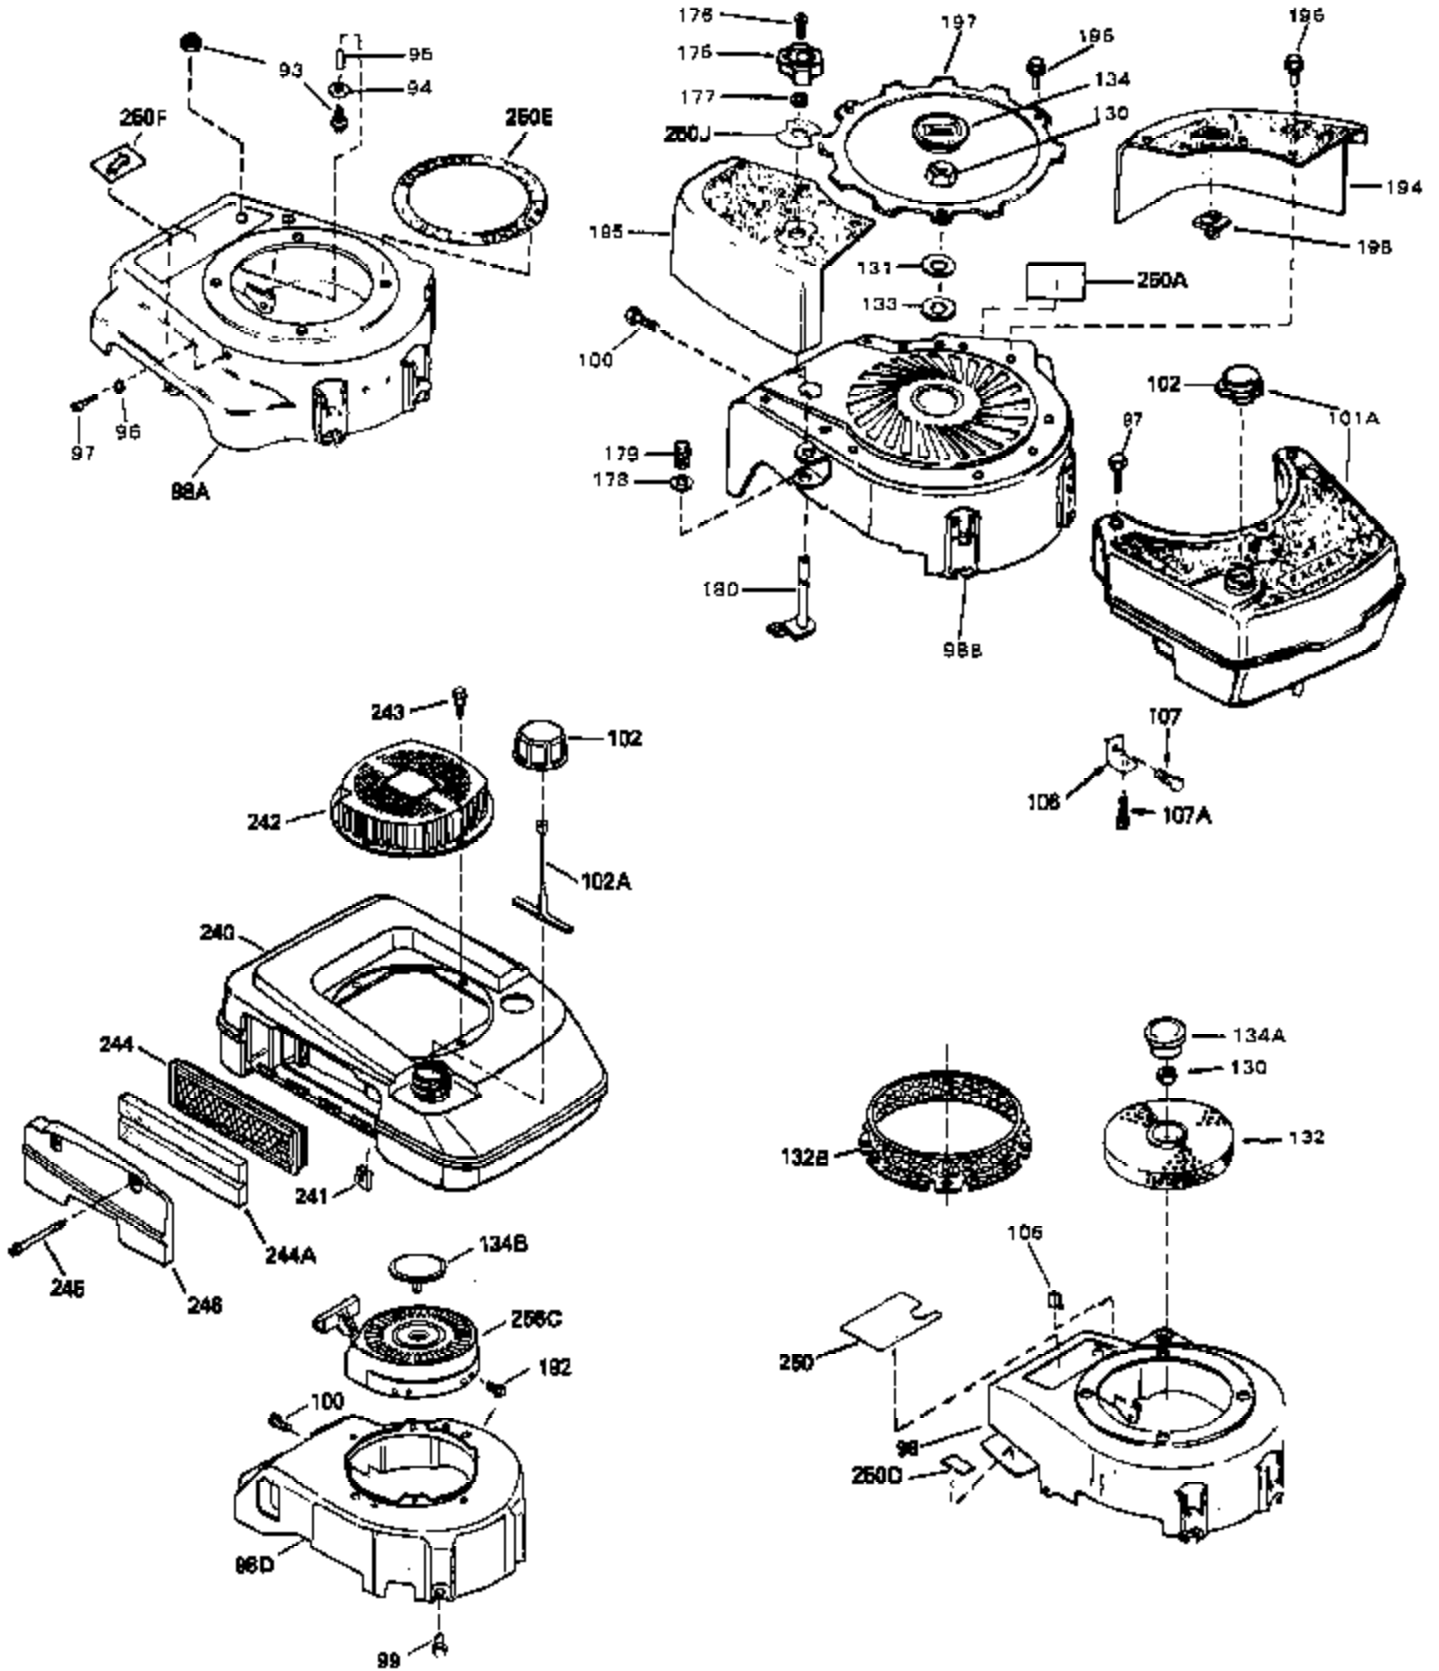

Ref #	Part Number	Qty	Description
99	650831	0	Screw, Hex washer hd. Powerlok thread,
100	30200	0	Screw
102	34118	0	Cap, Fuel filler (Red Plastic) (Spurt
102	410144B	0	Cap, Fuel filler (White Plastic) (Std.)
130	650816	0	Nut, Flywheel
131	650815	0	Washer, Belleville
132B	35354	0	Screen, Starter (Stationary)
132	32237	0	Screen, Flywheel