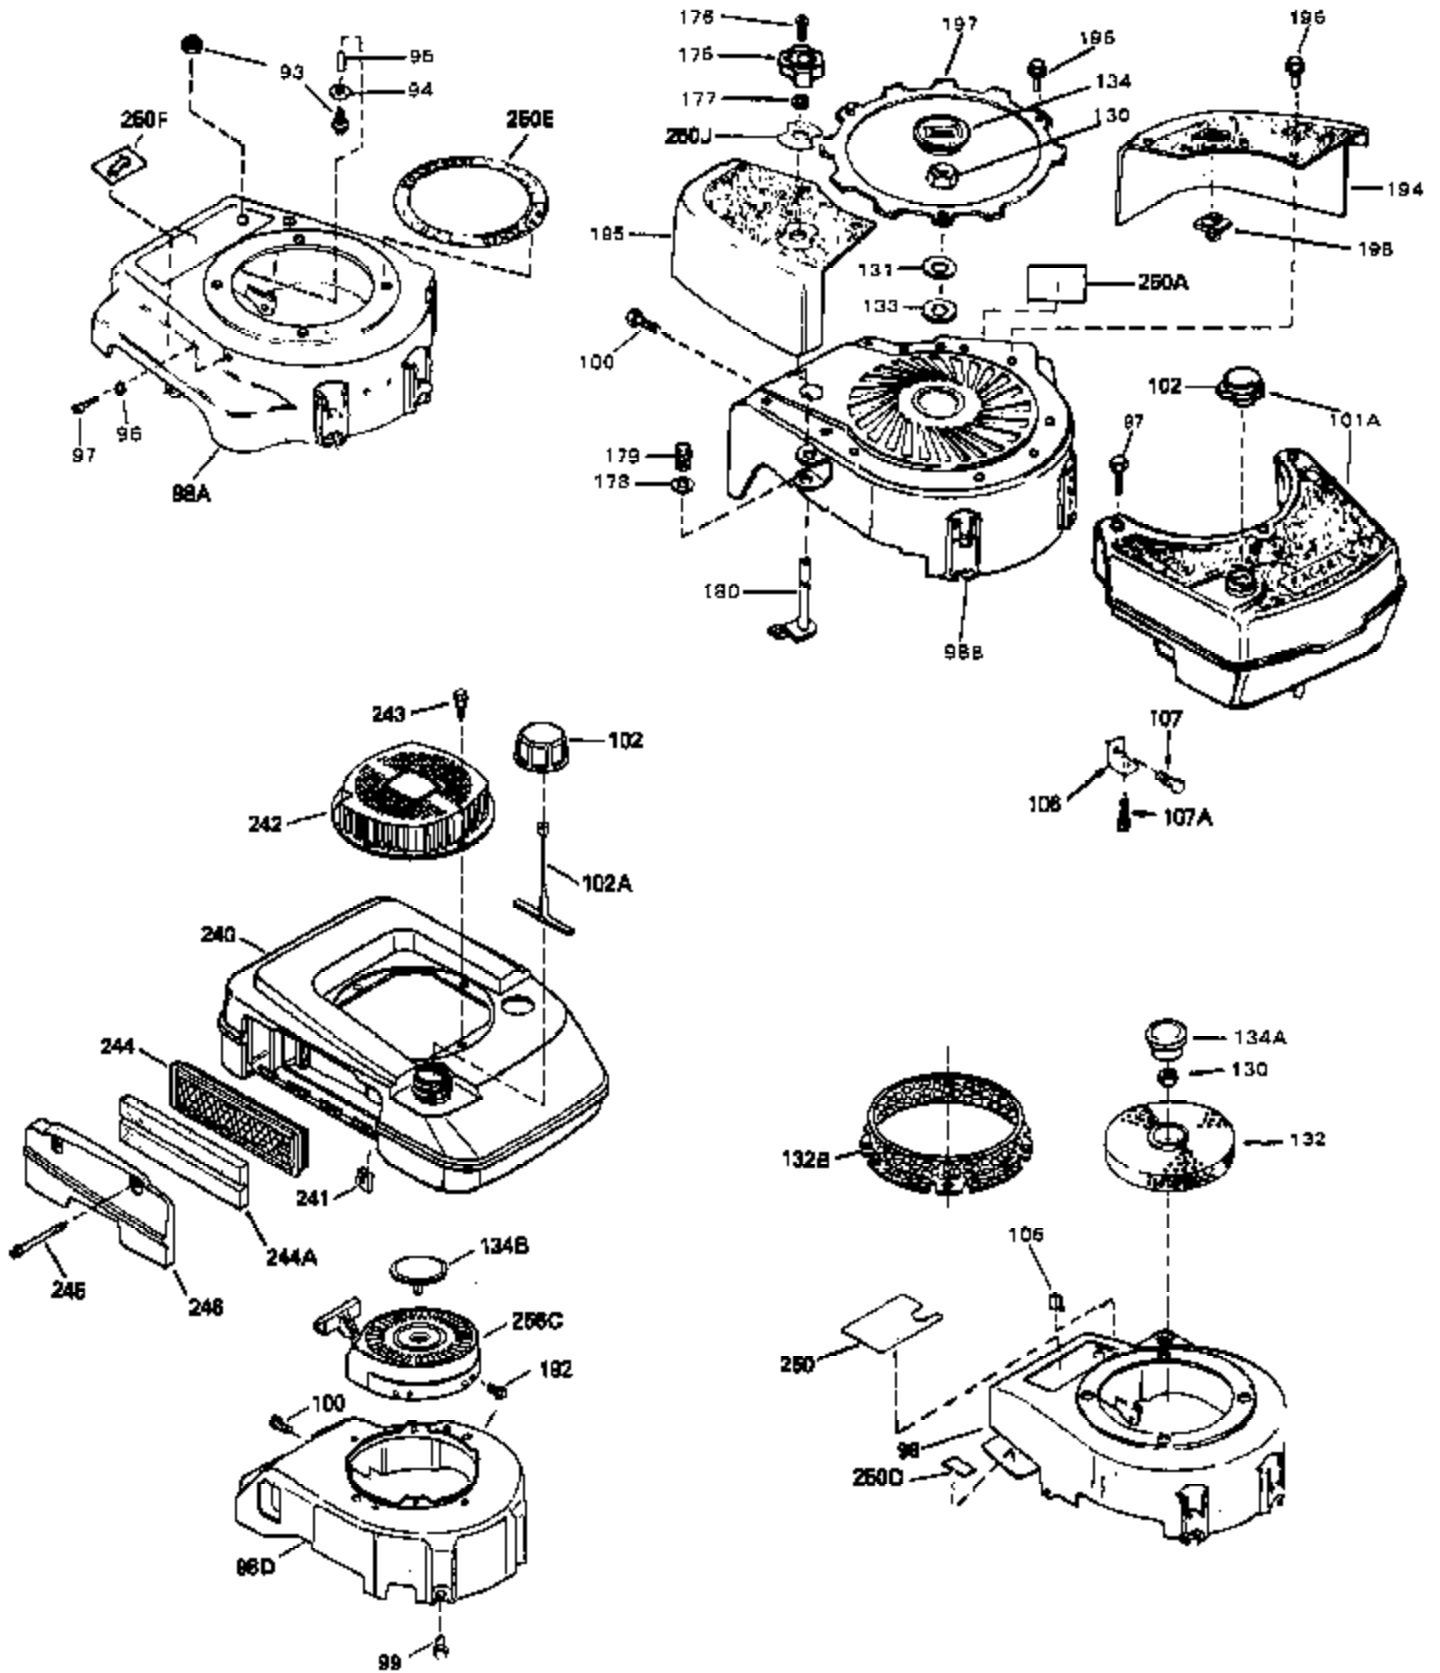

Ref #	Part Number	Qty	Description
99	650831	0	Screw, Hex washer hd. Powerlok thread,
100	30200	0	Screw
102	34118	0	Cap, Fuel filler (Red Plastic) (Spurt
102	410144B	0	Cap, Fuel filler (White Plastic) (Std.)
130	650816	0	Nut, Flywheel
131	650815	0	Washer, Belleville
132B	35354	0	Screen, Starter (Stationary)
132	32237	0	Screen, Flywheel