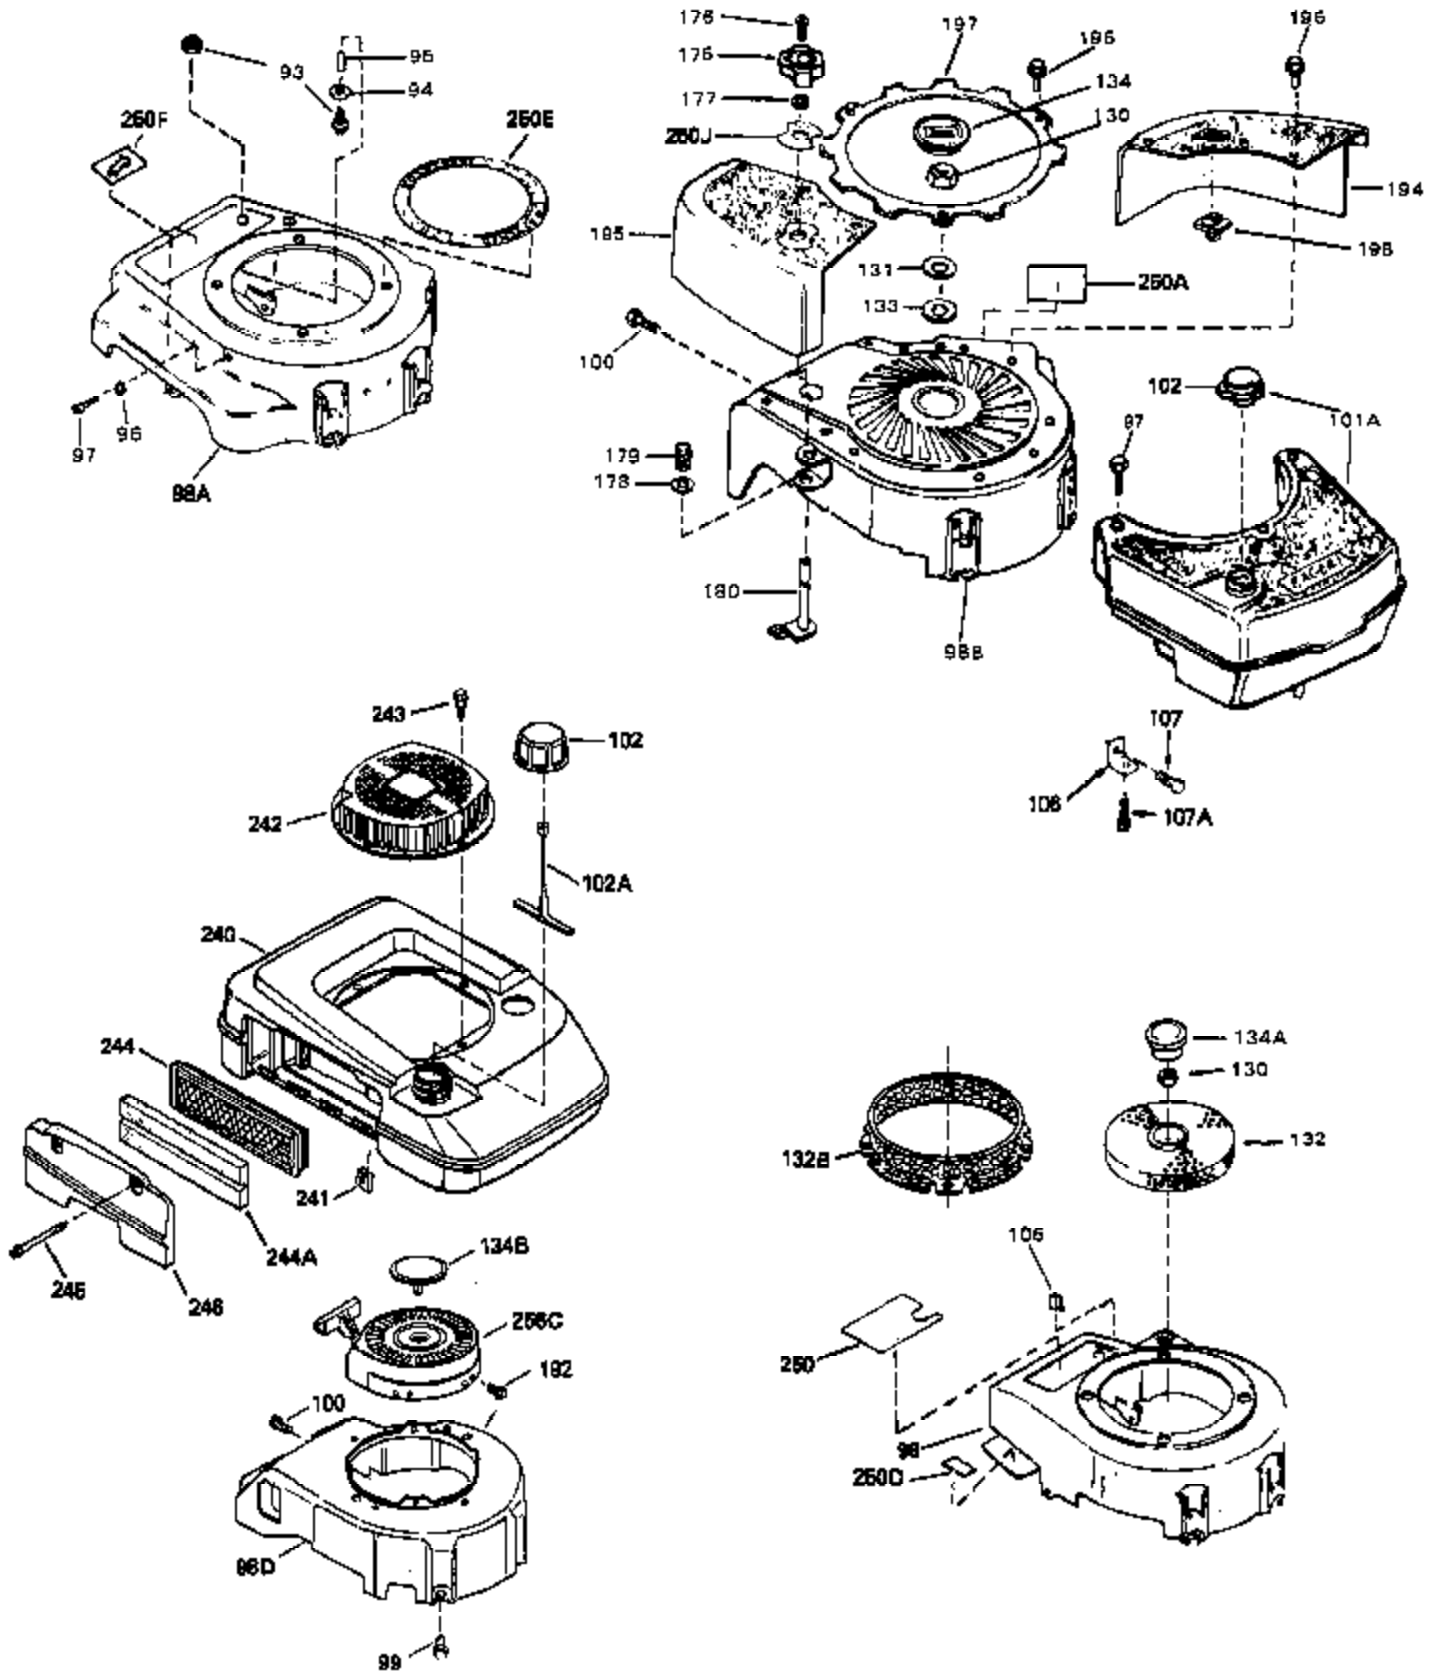

Ref #	Part Number	Qty	Description
98D	35497	0	Housing, Blower
99	650831	0	Screw, Hex washer hd. Powerlok thread,
100	30200	0	Screw
102A	35480	0	Retainer, Fuel cap
102	34118	0	Cap, Fuel filler (Red Plastic) (Spurt
102	35355	0	Cap, Fuel filler (Red Plastic)
102	410144B	0	Cap, Fuel filler (White Plastic) (Std.)
130	650816	0	Nut, Flywheel
131	650815	0	Washer, Belleville
132	32237	0	Screen, Flywheel
192	650884	0	Screw, Hex washer hd., 8-32 x 1/2
240	35508	0	Shroud & Tank Assy.
241	650900	0	Clip, "U" Type nut
242	35510	0	Grill, Recoil starter
243	650898	0	Screw, Hex washer hd. shoulder, 10-32 x
244A	35705	0	Filter, Pre-air (Poly)
244	35500	0	Filter, Air cleaner (Paper)
245	650899	0	Screw, Fil. hd. Sems, 10-32 x 2-3/32
246	35509	0	Cover, Air cleaner
256C	590637	0	Starter, Rewind