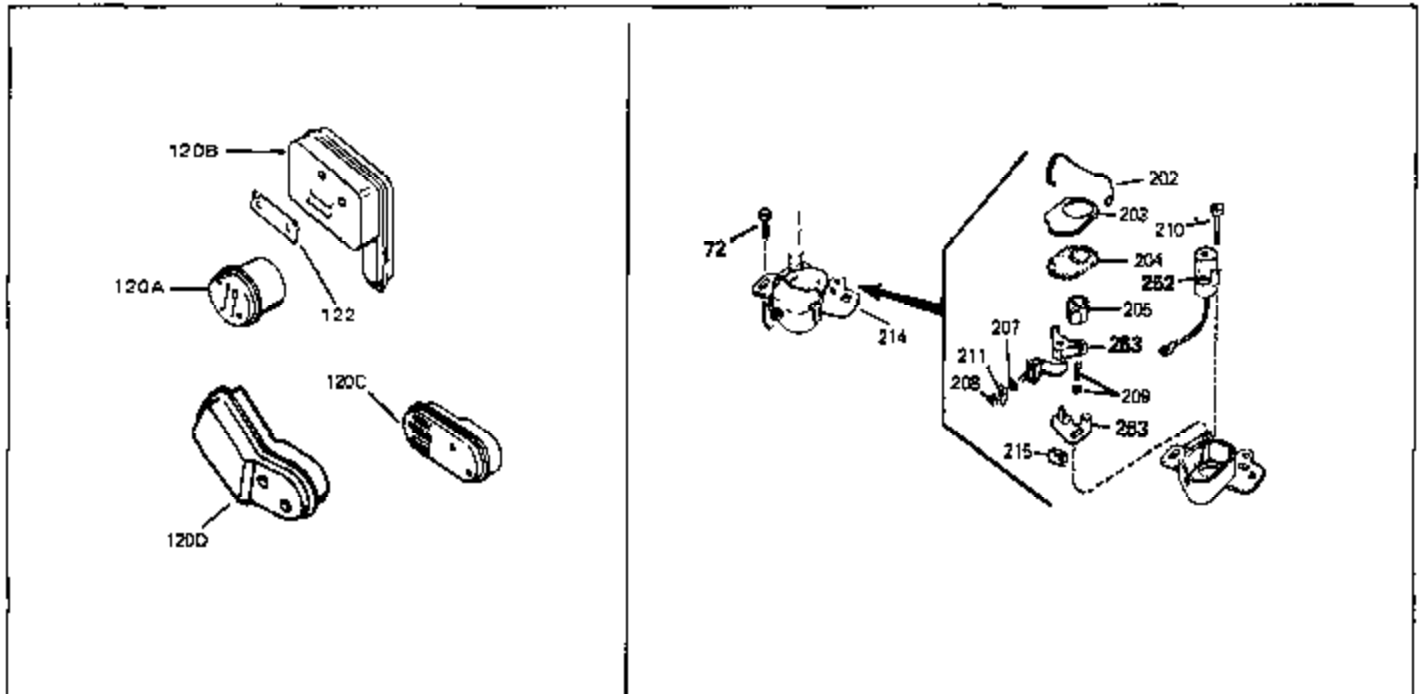

Ref #	Part Number	Qty	Description
108	32410	0	Knob, Speed control
109A	33205A	0	Control Assy., Speed
110	33802	0	Spring Compression
111	650777	0	Screw, Slotted fil. hd. mach., 6-32 x 7/16
112	650549	0	Screw
113	31342	0	Spring, Compression
114	30200	0	Screw
115	610973	0	Terminal Assy.
118	35177	0	Cover, Speed control
119	650807	0	Screw, Hex washer hd. shoulder, 10-32 x 7/16
120C	34613	0	Muffler
122	33753	0	Plate, Lock
235	35067	0	Collar, Air cleaner
236	35068	0	Clamp, Hose
237	35066	0	Element, Air cleaner (Paper)
238	35065	0	Cover, Air cleaner
239	35435	0	Filter, Pre-Air (Poly)