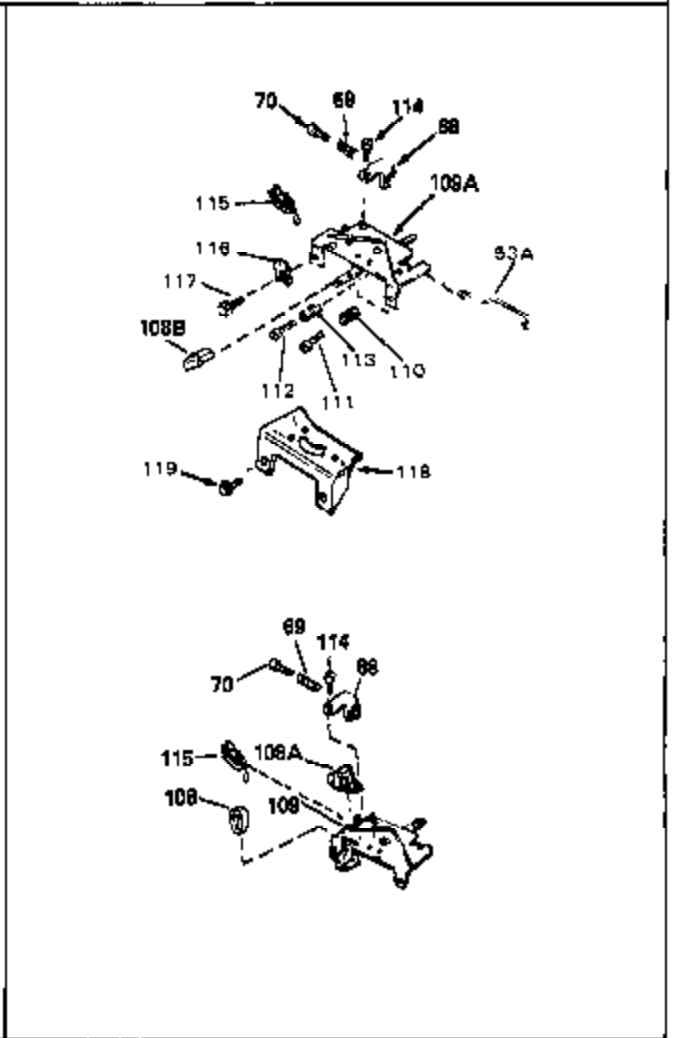

Ref #	Part Number	Qty	Description
108	32410	0	Knob, Speed control
109A	33205A	0	Control Assy., Speed
110	33802	0	Spring Compression
111	650777	0	Screw, Slotted fil. hd. mach., 6-32 x 7/16
112	650549	0	Screw
113	31342	0	Spring, Compression
114	30200	0	Screw
115	610973	0	Terminal Assy.
118	35177	0	Cover, Speed control
119	650807	0	Screw, Hex washer hd. shoulder, 10-32 x 7/16
120C	34613	0	Muffler
122	33753	0	Plate, Lock
235	35067	0	Collar, Air cleaner
236	35068	0	Clamp, Hose
237	35066	0	Element, Air cleaner (Paper)
238	35065	0	Cover, Air cleaner
239	35435	0	Filter, Pre-Air (Poly)