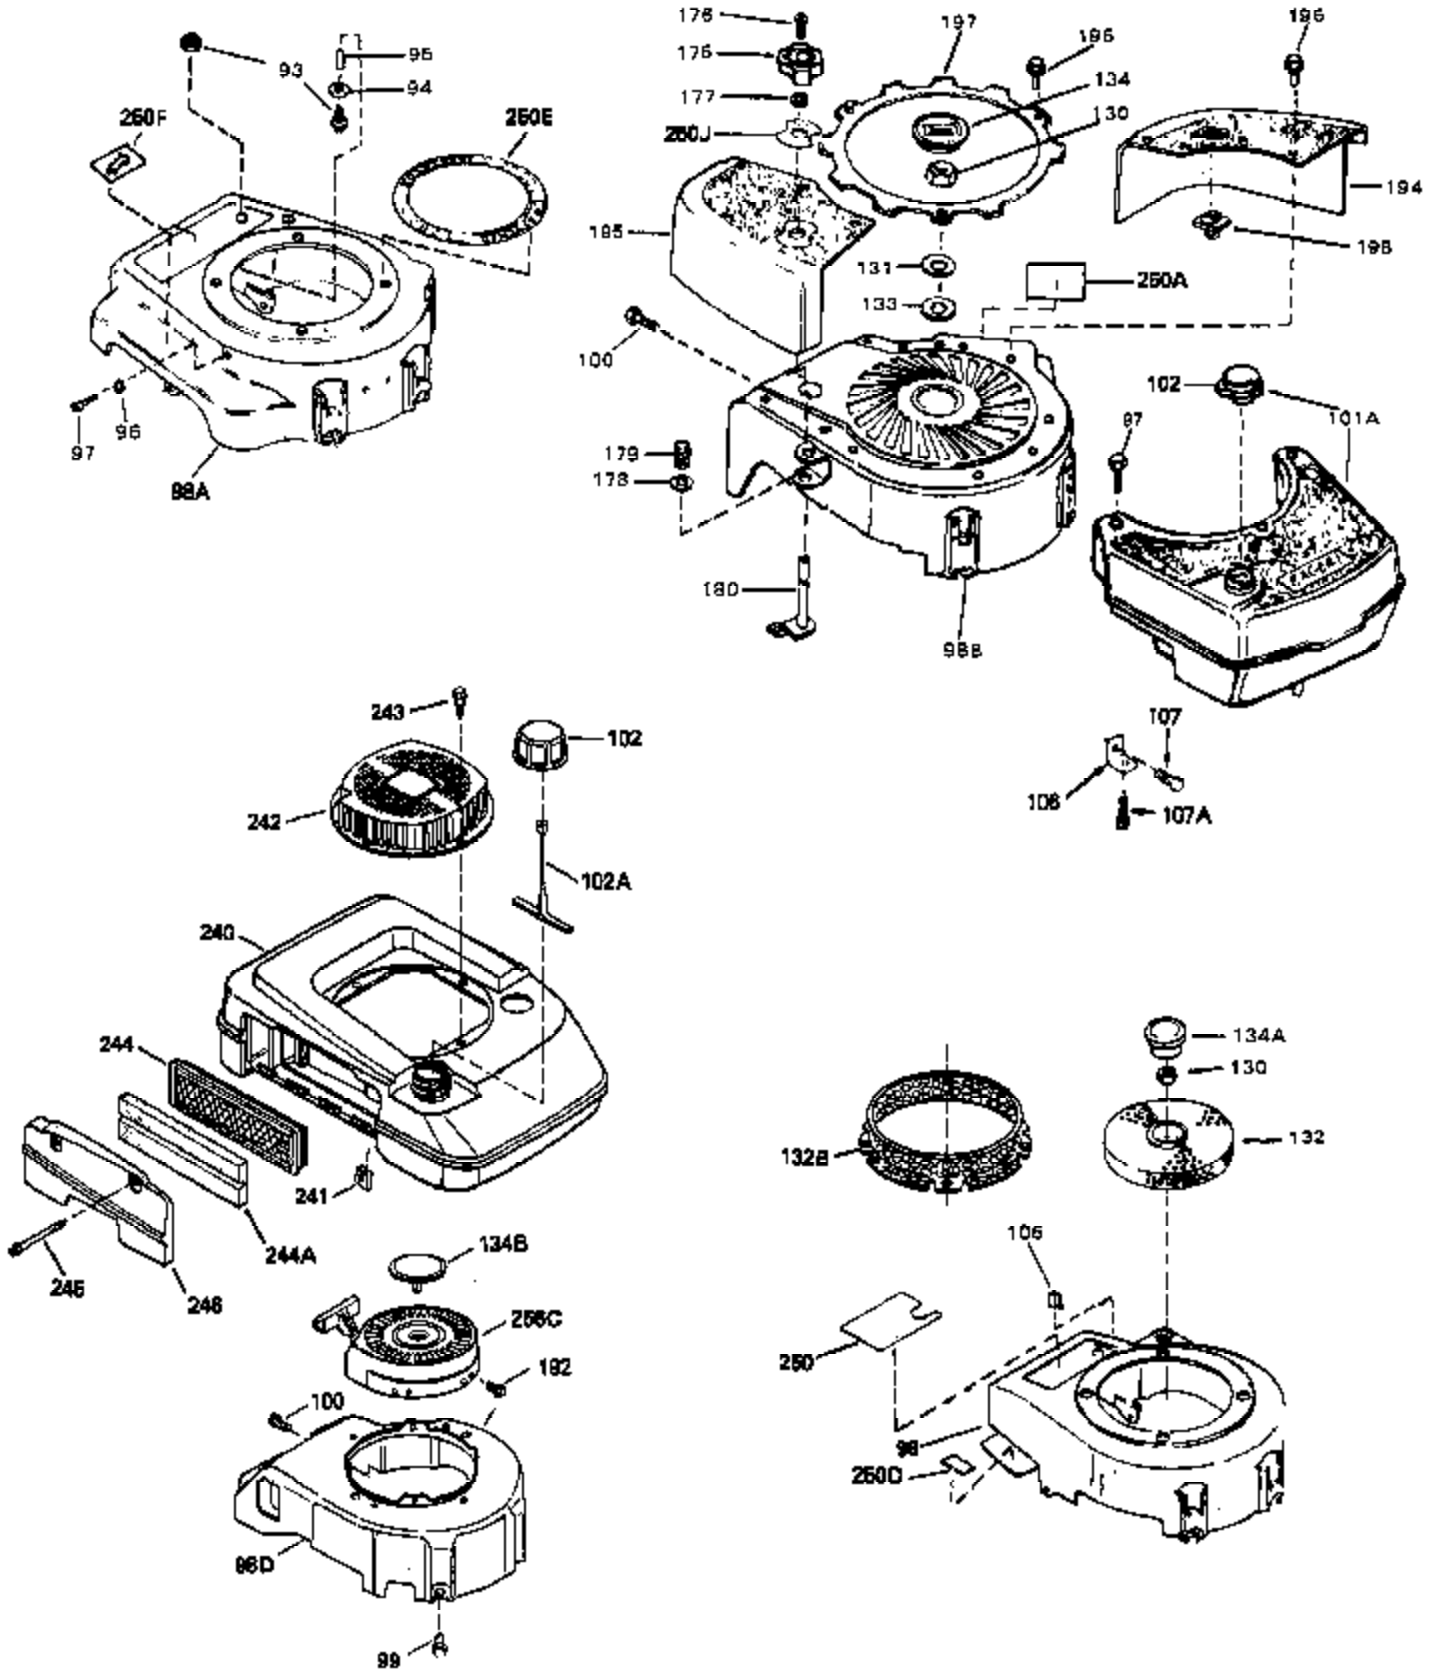

Ref #	Part Number	Qty	Description
97	28763	0	Screw, Hex washer hd. thread-forming, 10-24
98B	34480	0	Housing, Blower
99	650831	0	Screw, Hex washer hd. Powerlok thread,
100	30200	0	Screw
101A	34369A	0	Tank Assy., Fuel (Charcoal Poly) (1-1/2
102	34118	0	Cap, Fuel filler (Red Plastic) (Spurt
102	35355	0	Cap, Fuel filler (Red Plastic)
102	410144B	0	Cap, Fuel filler (White Plastic) (Std.)
130	650816	0	Nut, Flywheel
131	650815	0	Washer, Belleville
250	34442A	0	Decal, Instruction