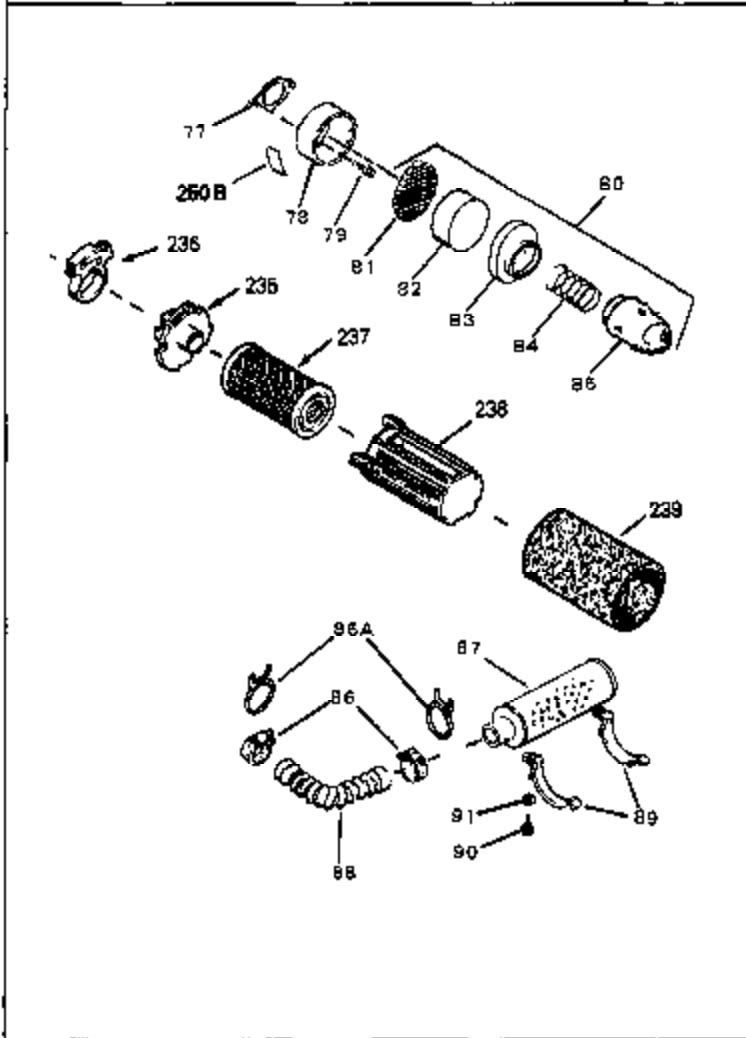

Ref #	Part Number	Qty	Description
108	32410	0	Knob, Speed control
109A	33205A	0	Control Assy., Speed
110	33802	0	Spring Compression
111	650777	0	Screw, Slotted fil. hd. mach., 6-32 x 7/16
112	650549	0	Screw
113	31342	0	Spring, Compression
114	30200	0	Screw
115	610973	0	Terminal Assy.
118	35177	0	Cover, Speed control
119	650807	0	Screw, Hex washer hd. shoulder, 10-32 x 7/16
120C	34613	0	Muffler
122	33753	0	Plate, Lock
235	35067	0	Collar, Air cleaner
236	35068	0	Clamp, Hose
237	35066	0	Element, Air cleaner (Paper)
238	35065	0	Cover, Air cleaner
239	35435	0	Filter, Pre-Air (Poly)