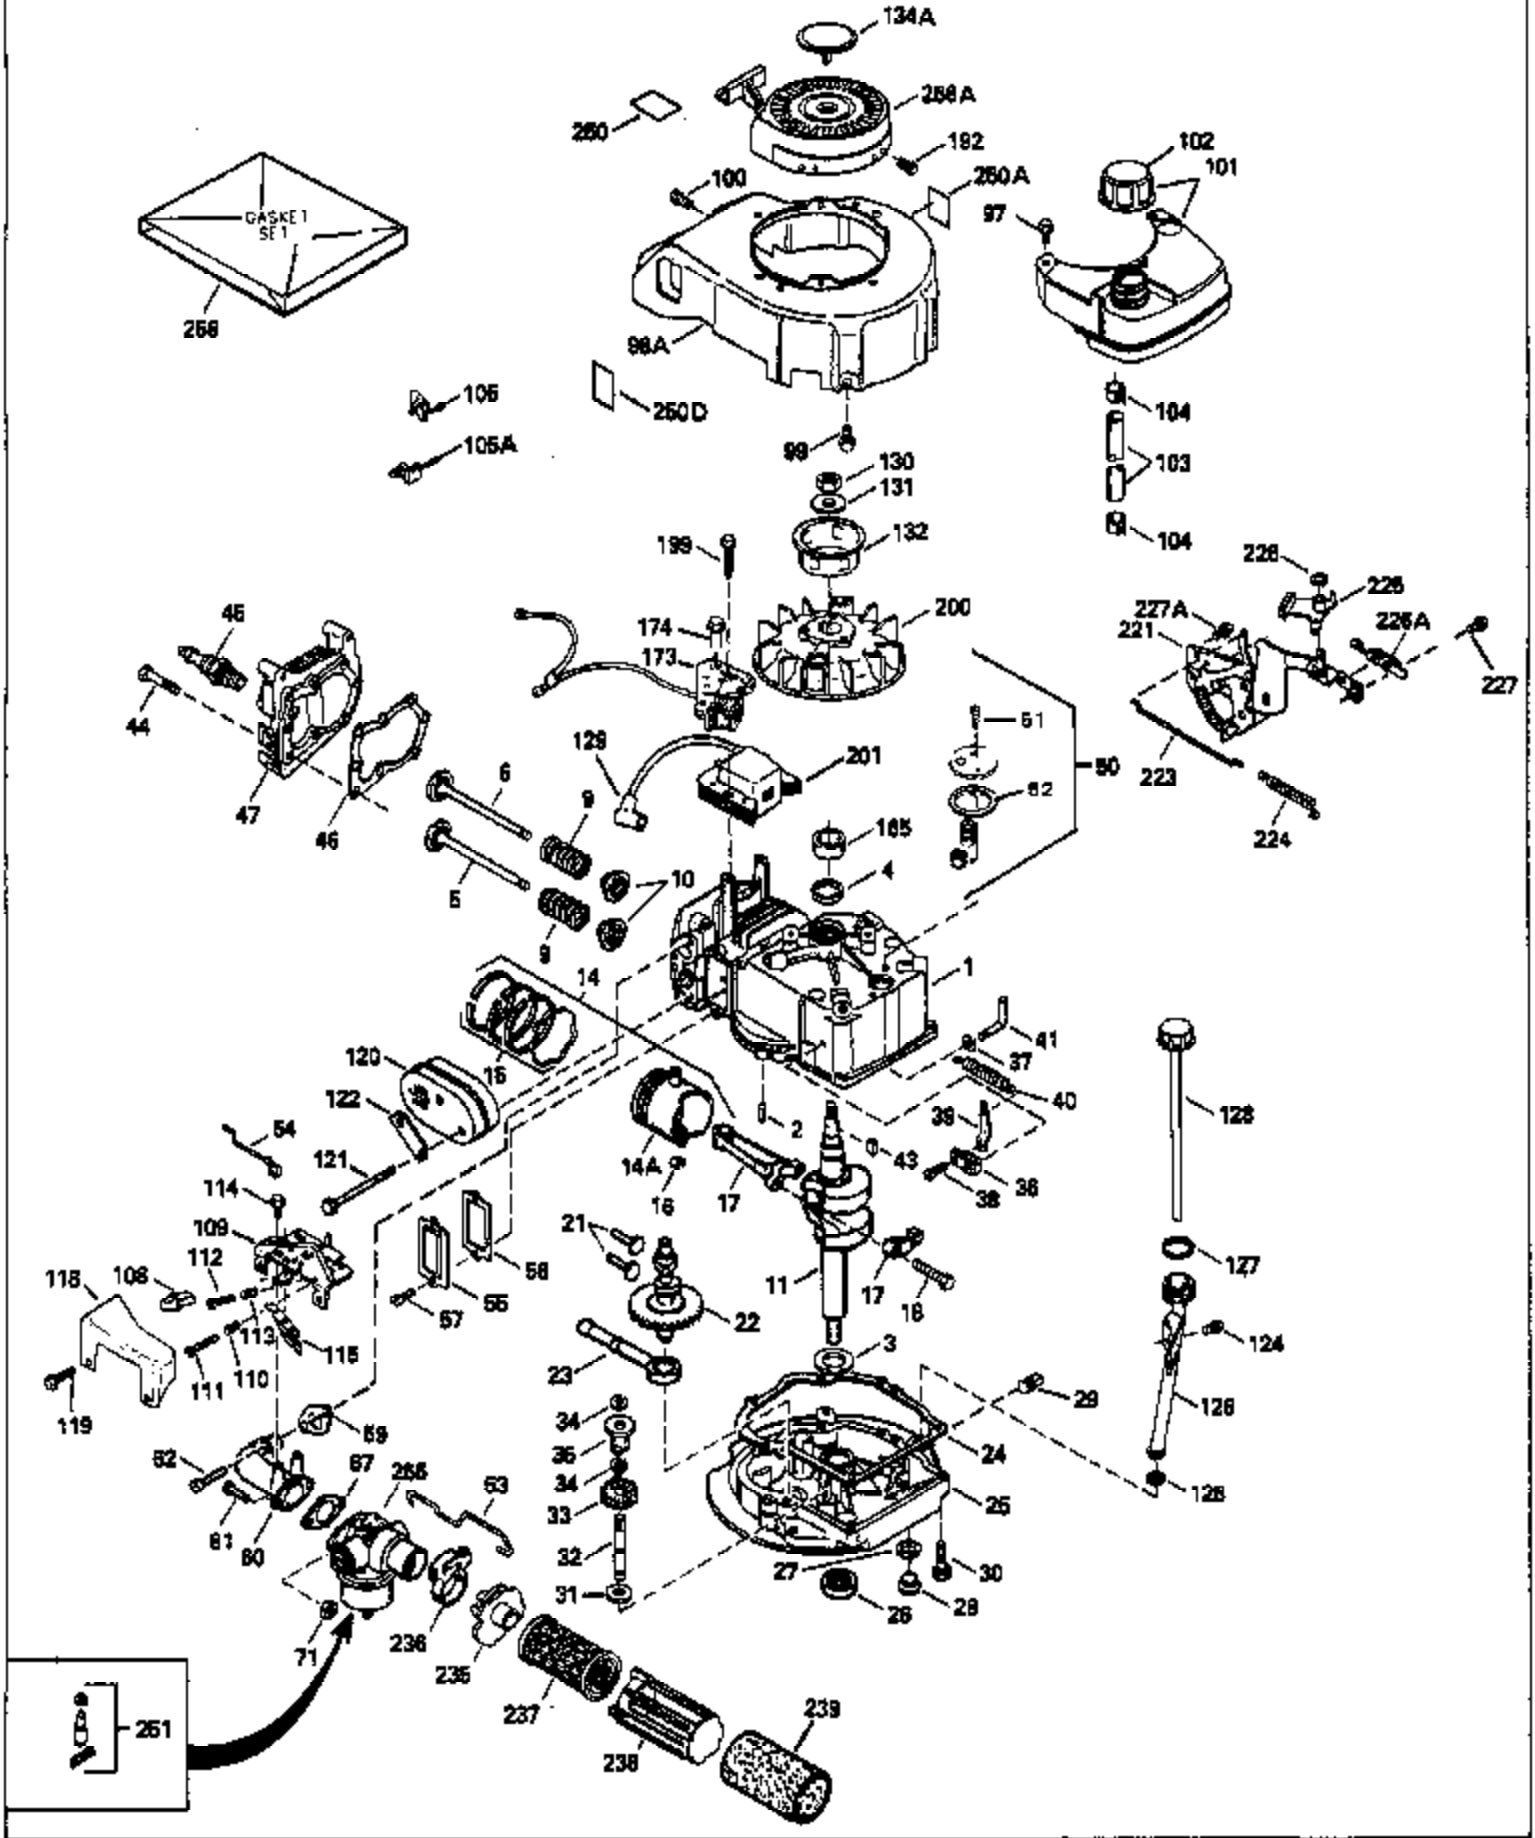

ILLUSTRATION SHOWS TYPICAL PARTS ONLY. ORDER BY PART NUMBER. PARTS NOT LISTED ARE SUPPLIED BY OEM.

Ref #	Part Number	Qty	Description
1	34959		Cylinder (Incl. 2, 4, 50, 51 & 52) (2 -5/8")
2	26727		Pin, Dowel
3	32323		Washer, Thrust
4	32600		Seal, Oil
5	29313C		Exhaust Valve (Std.) (Incl. 10) (Conventional Ports)
5	29315C		Exhaust Valve (1/32" OS) (Incl. 10) (Conventional Ports)
6	29314B		Intake Valve (Std.) (Incl. 10) (Conventional Ports)
6	29315C		Intake Valve (1/32" OS) (Incl. 10) (Conventional Ports)
9	31672		Spring, Valve
10	31673		Cap, Lower valve spring
11	35342		Crankshaft
14A	35541		Piston & Pin Ass'y. (Incl. 16)(Std.)(2-5/8")
14A	35542		Piston & Pin Ass'y. (Incl. 16) (.010" OS)
14A	35543		Piston & Pin Ass'y. (Incl. 16) (.020" OS)
14	35544		Piston, Pin & Ring Set (Std.) (2-5/8" Bore)
14	35545		Piston, Pin & Ring Set (.010" OS)
14	35546		Piston, Pin & Ring Set (.020" OS)
15	35547		Ring Set (Std.) (2-5/8" Bore)
15	35548		Ring Set (.010" OS)
15	35549		Ring Set (.020" OS)
16	20381		Ring, Piston pin retaining
17	30963B		Rod Assy., Connecting (Incl. 18)
18	32610A		Bolt, Connecting rod
21	27241		Lifter, Exhaust valve
22	33553		Camshaft (MCR)
23	29914		Pump Assy.
24	35261		* Gasket, Mounting flange
25	34311B		Flange Ass'y. (Incl. 26, 28, 29 & 32)
26	27897		Seal, Oil
28	27244		Plug, Oil drain
30	650488		Screw, 1/4-20 x 1-1/4"
31	30590A		Washer, Flat
32	30574		Shaft, Mechanical governor
33	30591		Gear Assy., Governor (Incl. 31)
34	29193		Ring, Retaining
35	30588A		Spool, Governor
36	31335		Clamp, Governor lever
37	28277		Washer, Flat
38	650548		Screw, 8-32 x 5/16"
39	31383A		Lever, Governor
40	31361		Spring, Governor
41	30589		Rod, Governor (Incl. 37)
43	611004		Key, Flywheel
44	6021A		Screw, 5/16-18 x 1-1/2"
45	35395		Resistor Spark Plug (RJ-19LM)
46	32643		* Gasket, Cylinder head
47	34335		Head, Cylinder
50	34215		Breather Assy. (Incl. 51 & 52)
51	30200		Screw, 10-24 x 9/16"
52	32760		* Gasket, Breather
53	34336		Link, Governor-to-throttle
54	34337		Link, Governor spring
55	32755		Cover, Valve spring box
56	27234		* Gasket, Valve spring cover
57	650128		Screw, 10-24 x 1/2"
59	34690		* Gasket, Intake
60	31384A		Pipe, Intake (Incl. 59)
61	6201		Screw, 1/4-28 x 7/8"