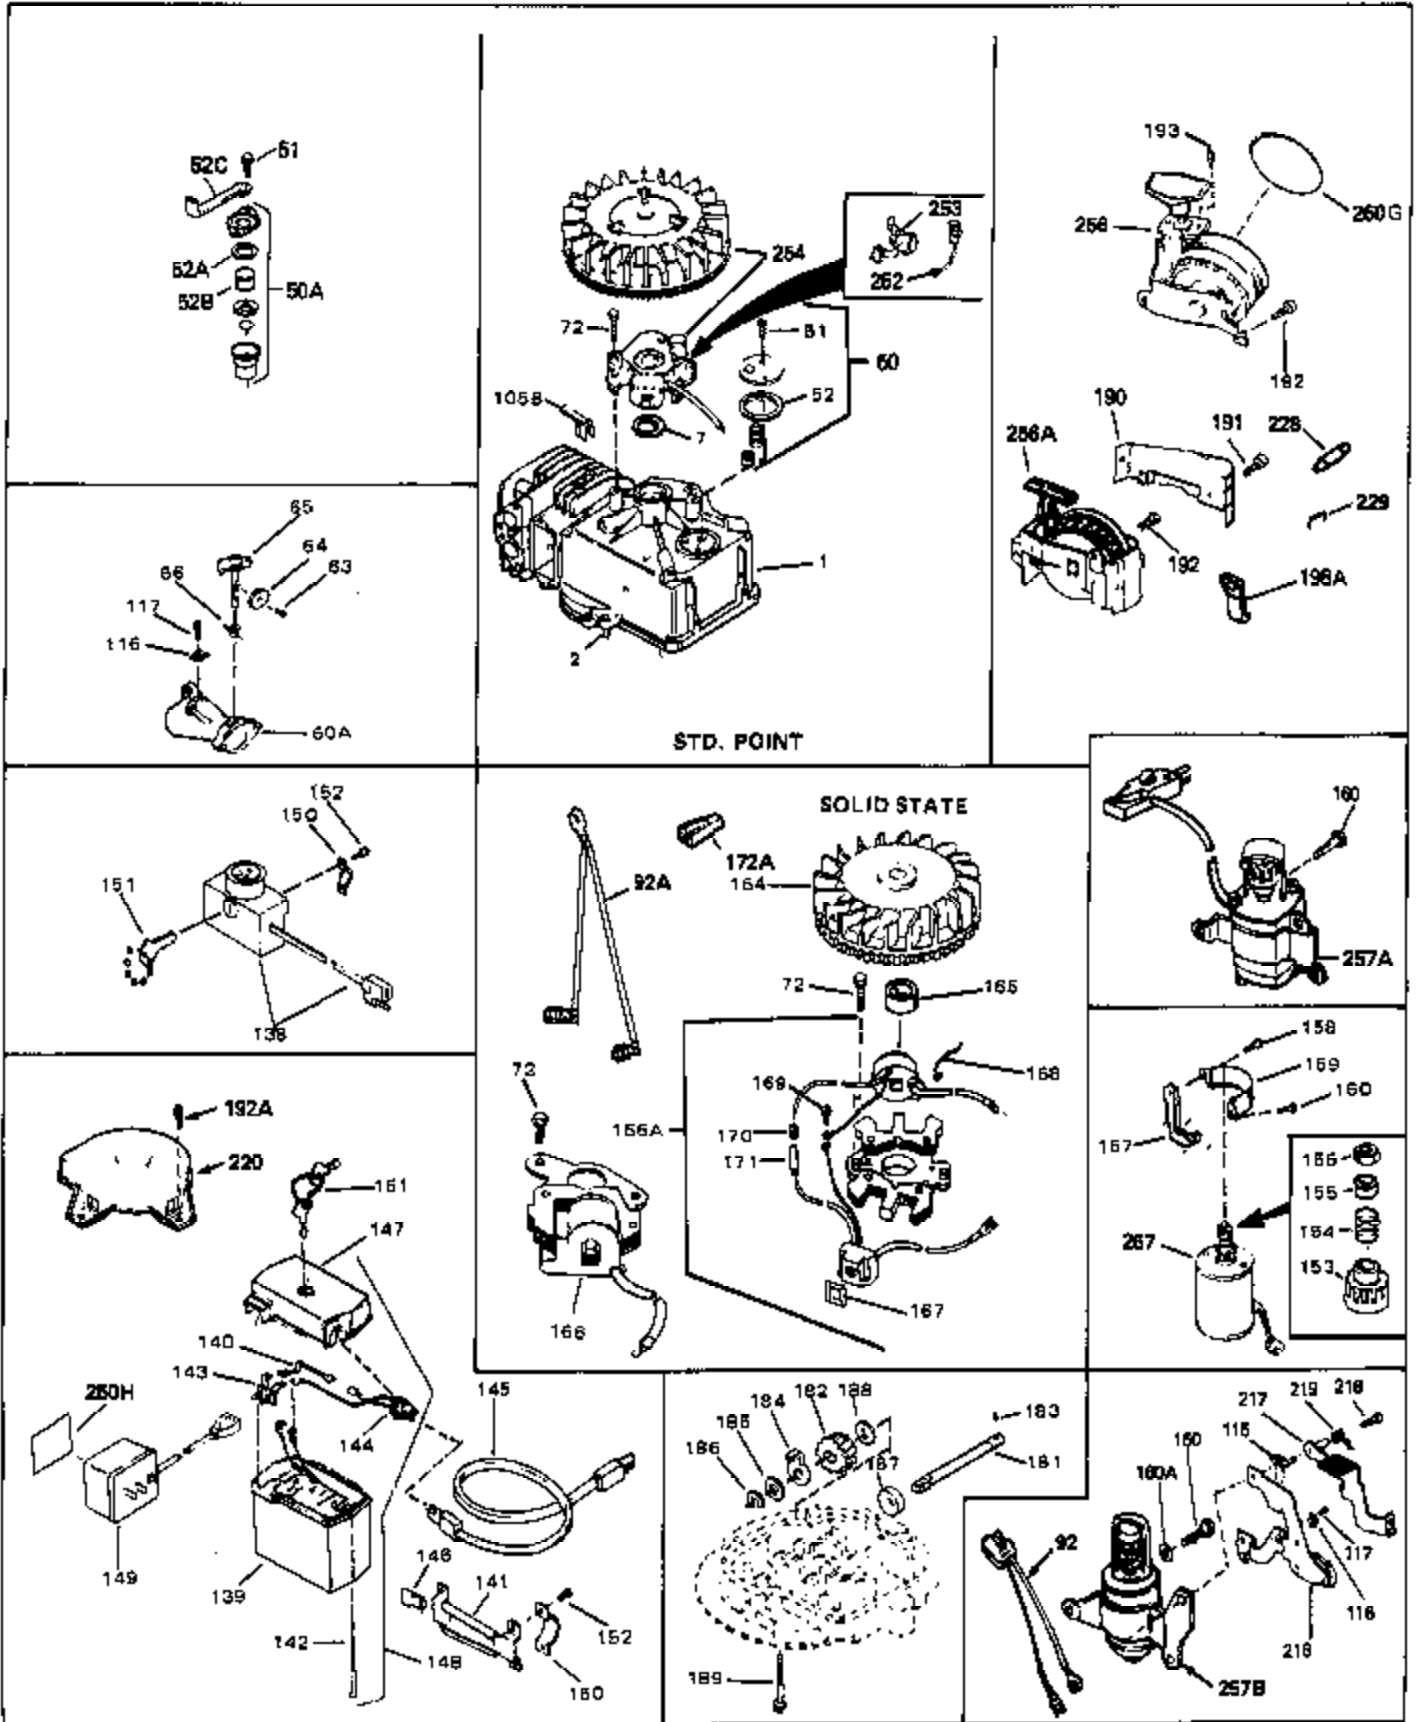

Ref #	Part Number	Qty	Description
1	34959	0	Cylinder Assy. (2-5/8" Bore)
2	26727	0	Pin, Dowel
50	34215	0	Breather Assy.
51	30200	0	Screw
52	32760	0	Gasket, Breather
63	650506	0	Screw
64	631036	0	Shutter, Throttle
65	631530	0	Shaft Assy., Throttle
66	631066	0	Spring, Return
92A	34961	0	Wire, Ground (One female & one male fitting)
115	610973	0	Terminal Assy.
165	34080	0	Spacer, Flywheel key
192A	0	0	Rivet, Pop (3/16" Dia.)
228	34985	0	Rope Stop & Staple Assy.
229	35025	0	Staple, Rope retainer