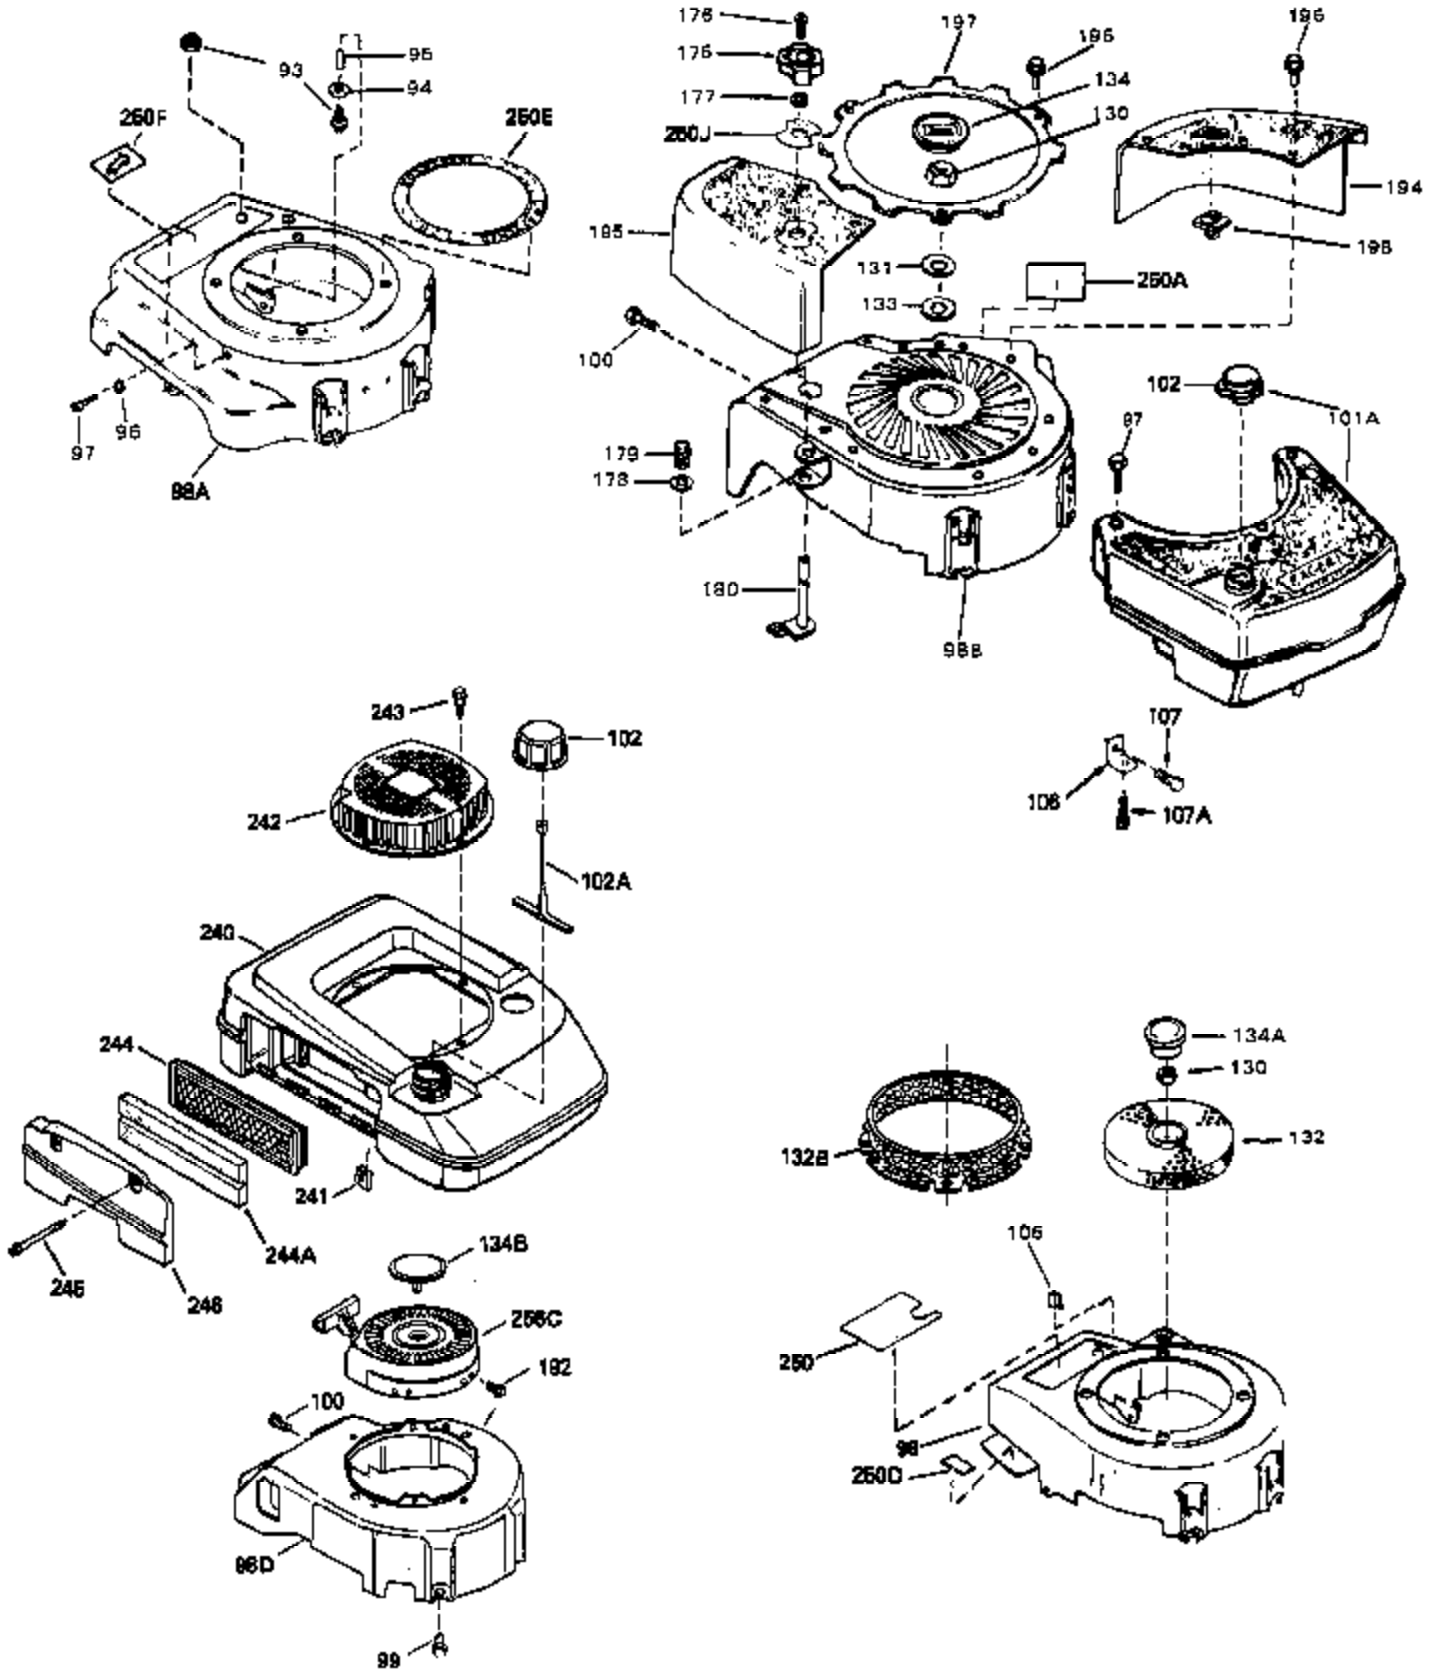

Ref #	Part Number	Qty	Description
97	28763	0	Screw, Hex washer hd. thread-forming, 10-24
98	35178	0	Housing, Blower
99	650831	0	Screw, Hex washer hd. Powerlok thread,
100	30200	0	Screw
101A	34369A	0	Tank Assy., Fuel (Charcoal Poly) (1-1/2
102	34118	0	Cap, Fuel filler (Red Plastic) (Spurt
102	35355	0	Cap, Fuel filler (Red Plastic)
102	410144B	0	Cap, Fuel filler (White Plastic) (Std.)
130	650816	0	Nut, Flywheel
131	650815	0	Washer, Belleville
250A	34993	0	Decal, Instruction