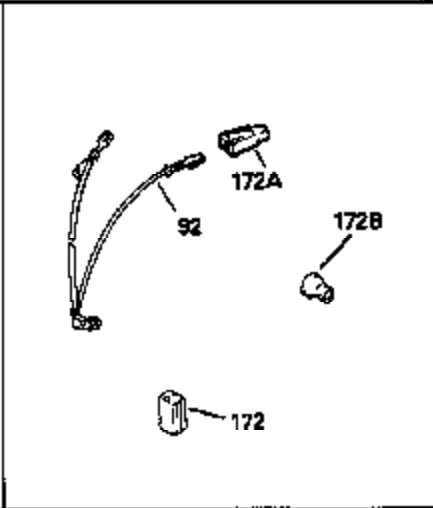

Ref #	Part Number	Qty	Description
51	30200		Screw, 10-24 x 9/16"
92	34961		Ground Wire
100	30200		Screw, 10-24 x 9/16"
102	35355		Fuel Cap
121	650795		Screw, 1/4-20 x 2-1/4"
122	33753		Plate, Lock
130	650816		Nut, Flywheel
131	650815		Washer, Belleville
192	650884		Screw, 8-32 x 1/2"
228	34985		Rope Stop & Staple Assy.
229	35025		Staple, Rope retainer
250A	35391		Decal, Instruction