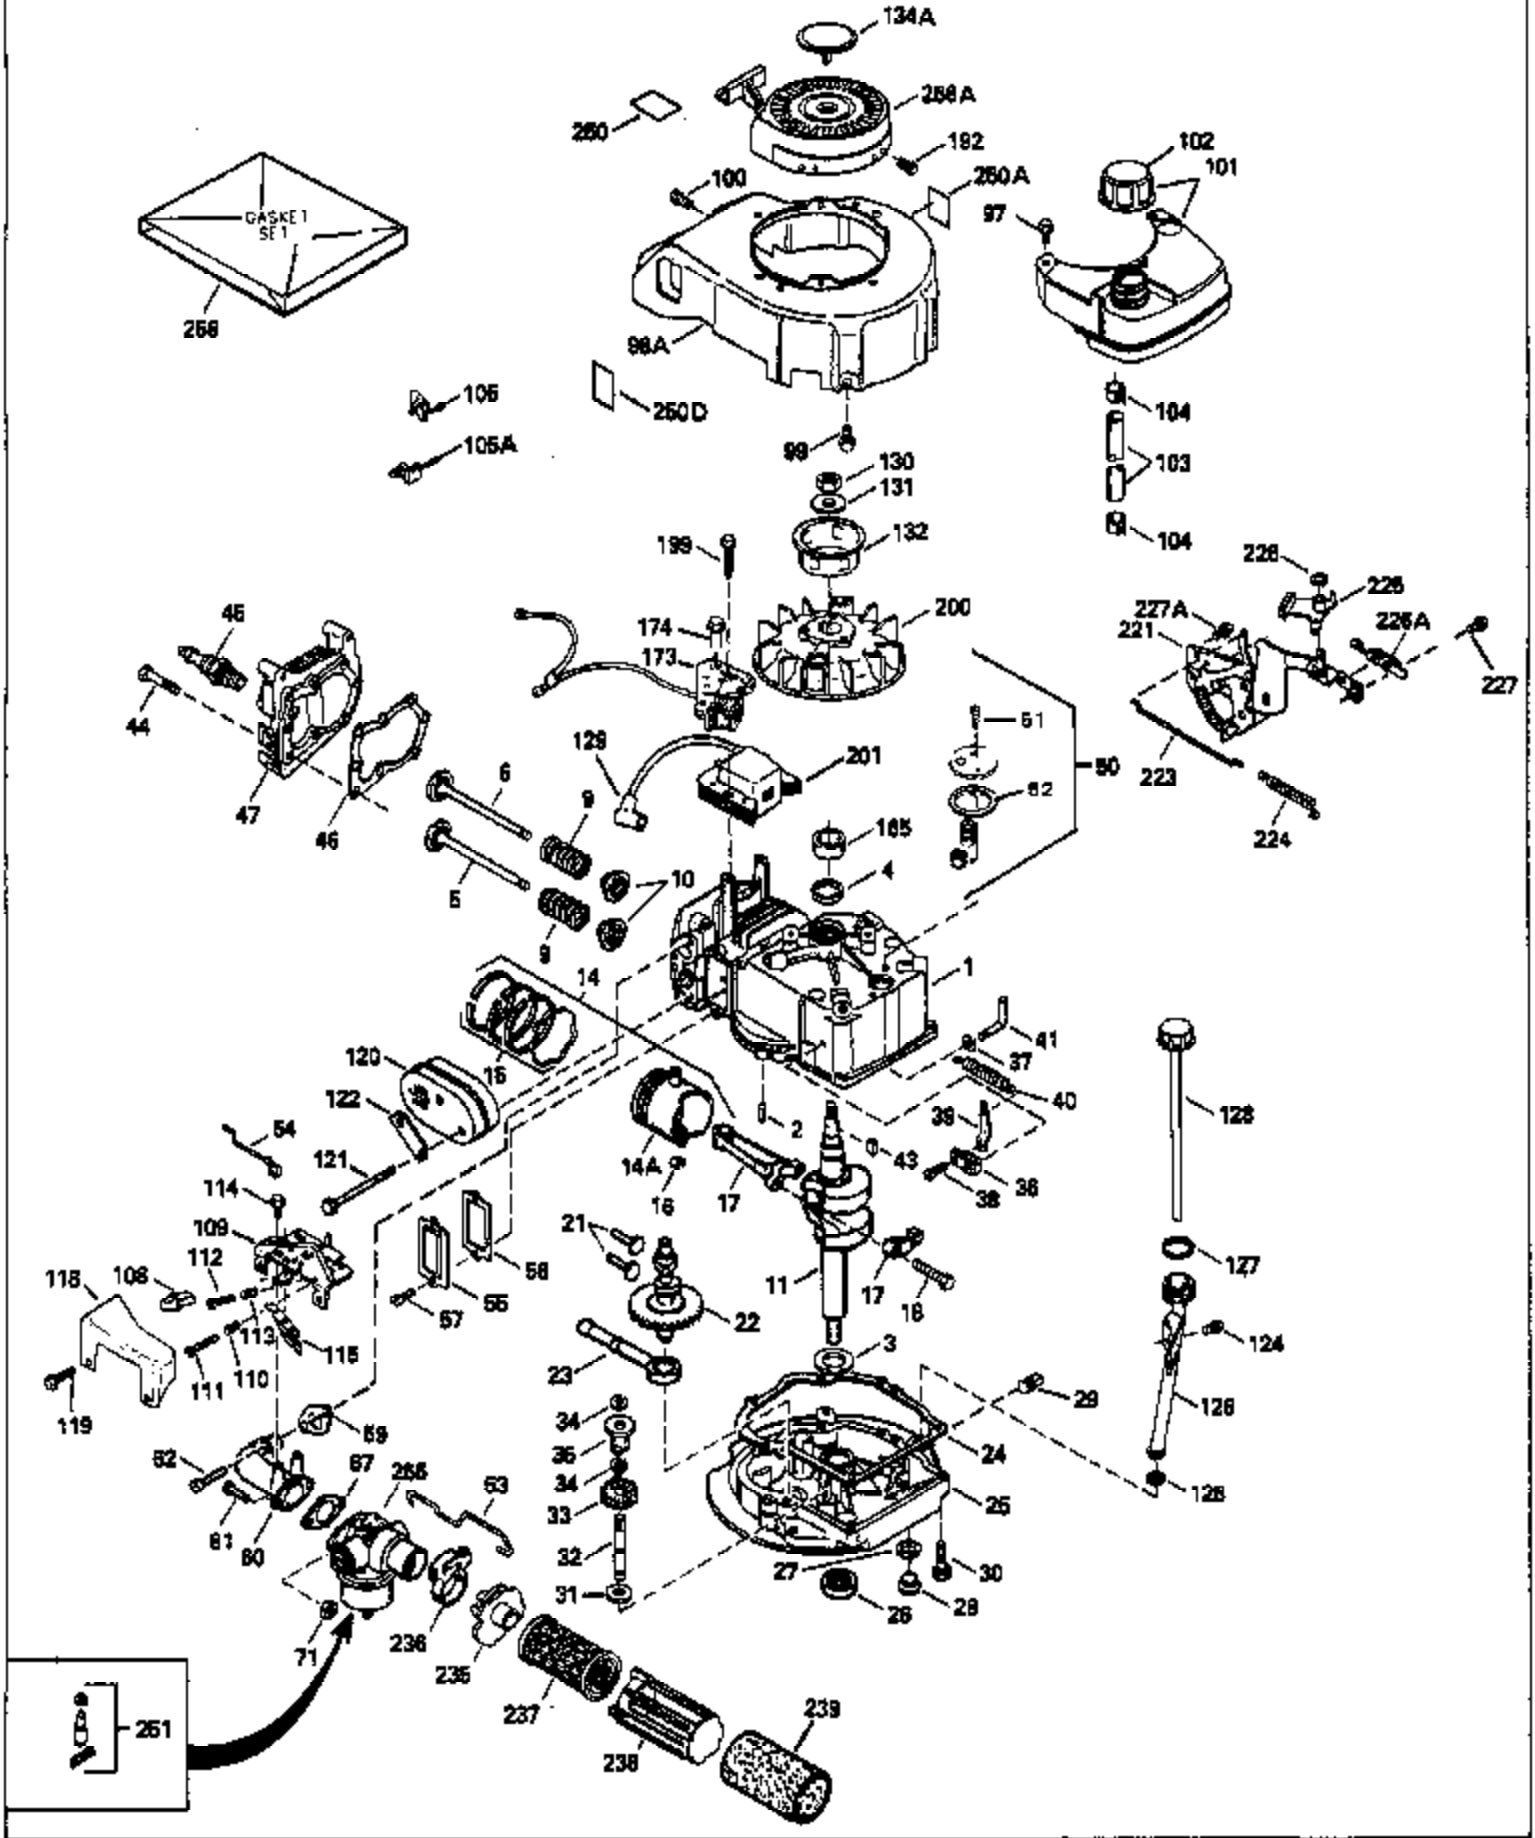

ILLUSTRATION SHOWS TYPICAL PARTS ONLY. ORDER BY PART NUMBER. PARTS NOT LISTED ARE SUPPLIED BY OEM.

Ref #	Part Number	Qty	Description
1	34959		Cylinder (Incl. 2, 4, 50, 51 & 52) (2 -5/8")
2	26727		Pin, Dowel
3	32323		Washer, Thrust
4	32600		Seal, Oil
5	29313C		Exhaust Valve (Std.) (Incl. 10) (Conventional Ports)
5	29315C		Exhaust Valve (1/32" OS) (Incl. 10) (Conventional Ports)
6	29314B		Intake Valve (Std.) (Incl. 10) (Conventional Ports)
6	29315C		Intake Valve (1/32" OS) (Incl. 10) (Conventional Ports)
9	31672		Spring, Valve
10	31673		Cap, Lower valve spring
11	35166		Crankshaft
14A	35541		Piston & Pin Ass'y. (Incl. 16)(Std.)(2-5/8")
14A	35542		Piston & Pin Ass'y. (Incl. 16) (.010" OS)
14A	35543		Piston & Pin Ass'y. (Incl. 16) (.020" OS)
14	35544		Piston, Pin & Ring Set (Std.) (2-5/8" Bore)
14	35545		Piston, Pin & Ring Set (.010" OS)
14	35546		Piston, Pin & Ring Set (.020" OS)
15	35547		Ring Set (Std.) (2-5/8" Bore)
15	35548		Ring Set (.010" OS)
15	35549		Ring Set (.020" OS)
16	20381		Ring, Piston pin retaining
17	30963B		Rod Assy., Connecting (Incl. 18)
18	32610A		Bolt, Connecting rod
21	27241		Lifter, Exhaust valve
22	33553		Camshaft (MCR)
23	29914		Pump Assy.
24	35261		* Gasket, Mounting flange
25	34311B		Flange Ass'y. (Incl. 26, 28, 29 & 32)
26	27897		Seal, Oil
28	27244		Plug, Oil drain
30	650488		Screw, 1/4-20 x 1-1/4"
31	30590A		Washer, Flat
32	30574		Shaft, Mechanical governor
33	30591		Gear Assy., Governor (Incl. 31)
34	29193		Ring, Retaining
35	30588A		Spool, Governor
36	31335		Clamp, Governor lever
37	28277		Washer, Flat
38	650548		Screw, 8-32 x 5/16"
39	31383A		Lever, Governor
40	31361		Spring, Governor
41	30589		Rod, Governor (Incl. 37)
43	611004		Key, Flywheel
44	6021A		Screw, 5/16-18 x 1-1/2"
45	35395		Resistor Spark Plug (RJ-19LM)
46	32643		* Gasket, Cylinder head
47	34335		Head, Cylinder
50	34215		Breather Assy. (Incl. 51 & 52)
51	30200		Screw, 10-24 x 9/16"
52	32760		* Gasket, Breather
53	34336		Link, Governor-to-throttle
54	34337		Link, Governor spring
55	32755		Cover, Valve spring box
56	27234		* Gasket, Valve spring cover
57	650128		Screw, 10-24 x 1/2"
59	34690		* Gasket, Intake
60	31384A		Pipe, Intake (Incl. 59)
61	6201		Screw, 1/4-28 x 7/8"