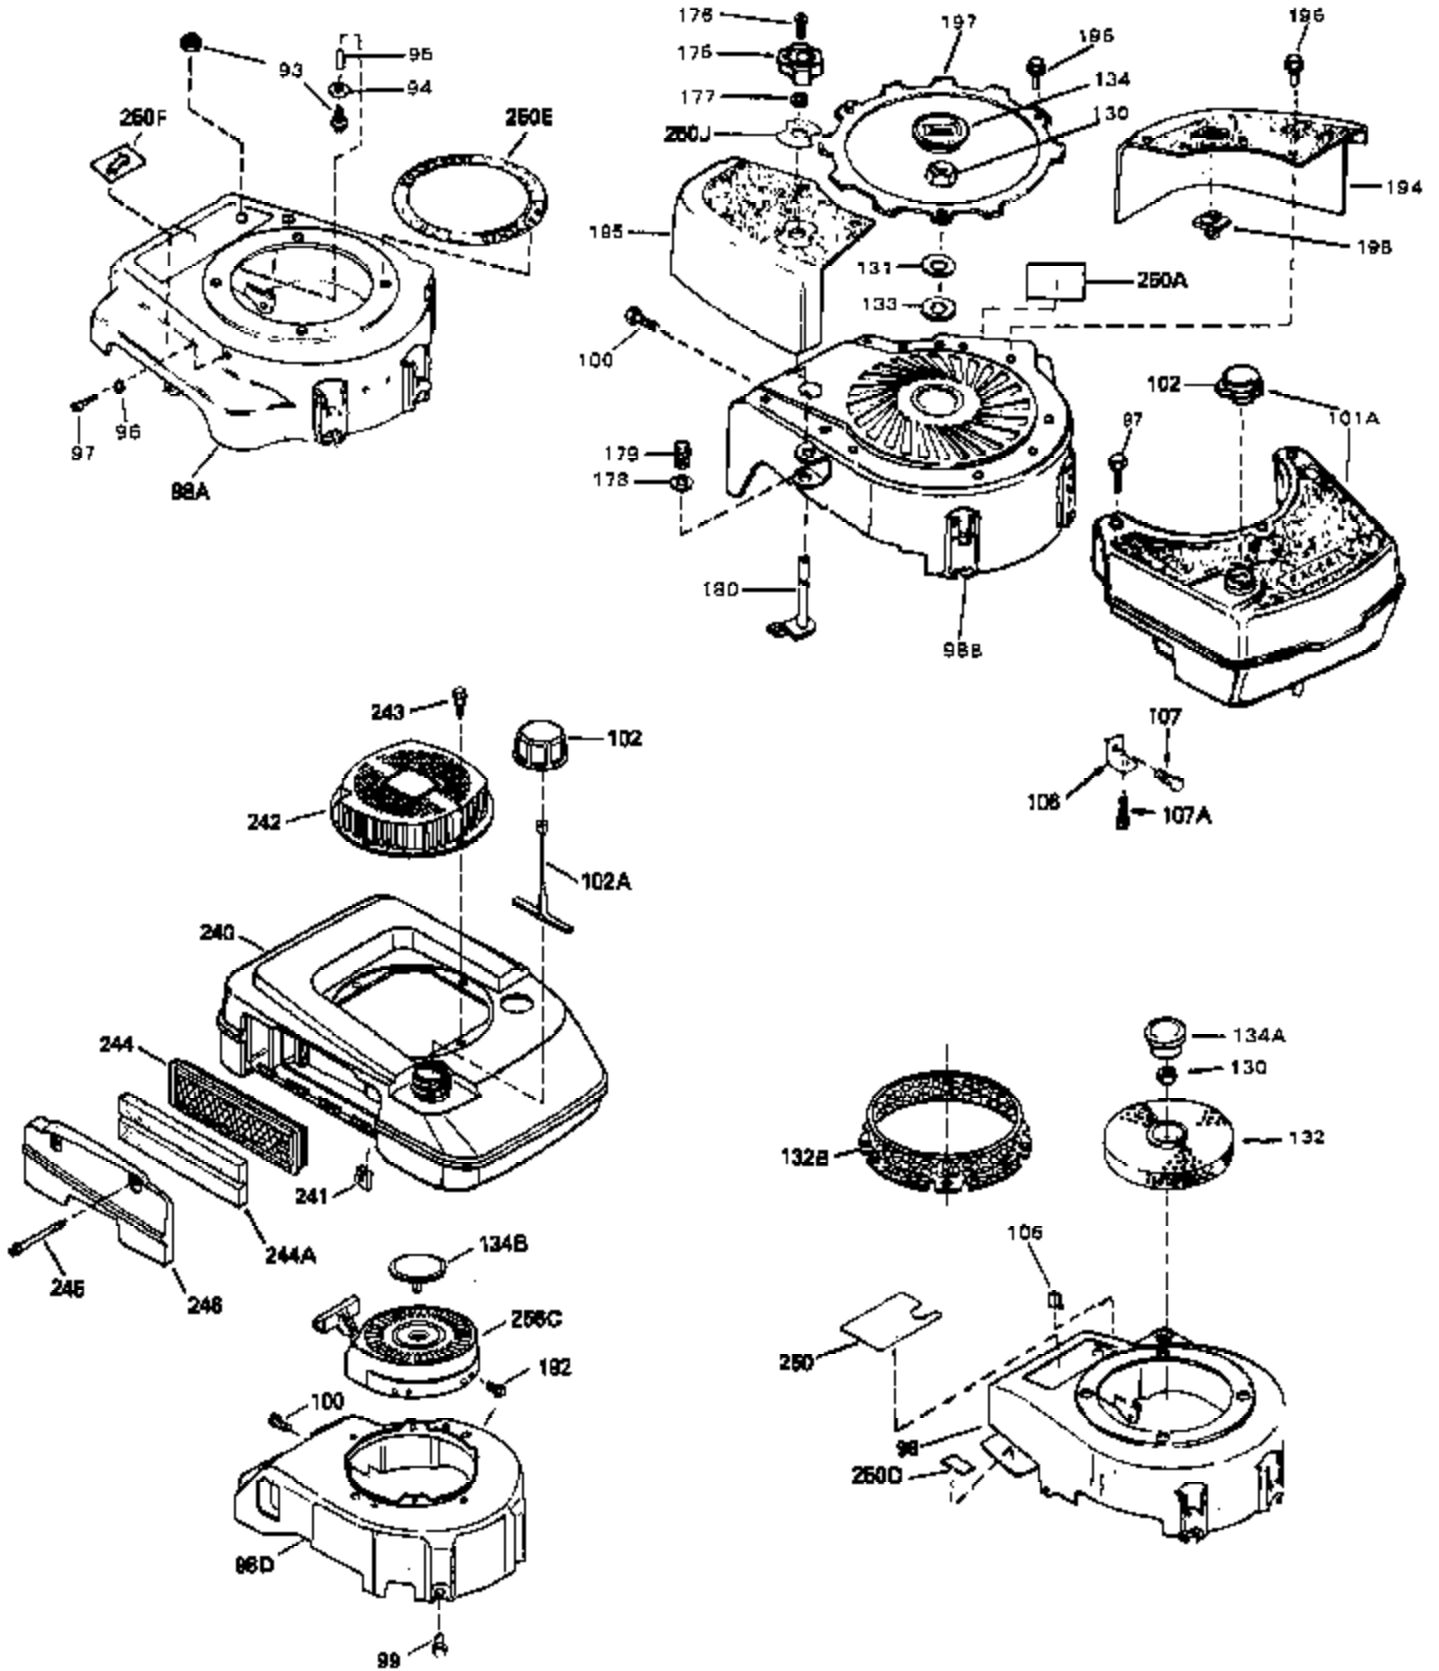

Ref #	Part Number	Qty	Description
97	28763	0	Screw, Hex washer hd. thread-forming, 10-24
98B	34480	0	Housing, Blower
99	650831	0	Screw, Hex washer hd. Powerlok thread,
100	30200	0	Screw
101A	34369A	0	Tank Assy., Fuel (Charcoal Poly) (1-1/2
102	34118	0	Cap, Fuel filler (Red Plastic) (Spurt
102	35355	0	Cap, Fuel filler (Red Plastic)
102	410144B	0	Cap, Fuel filler (White Plastic) (Std.)
105	34246	0	Clip, Ground wire
130	650816	0	Nut, Flywheel
131	650815	0	Washer, Belleville
134	34113	0	Plug, Screen
192	650802	0	Screw, Hex washer hd. taptite, 1/4-20 x 5/8
250	34442A	0	Decal, Instruction