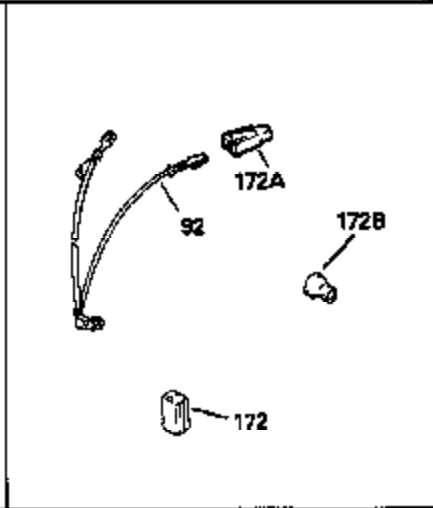

Ref #	Part Number	Qty	Description
51	30200		Screw, 10-24 x 9/16"
92	34231		Ground Wire
98	34480		Housing, Blower
100	30200		Screw, 10-24 x 9/16"
102	35355		Fuel Cap
121	650795		Screw, 1/4-20 x 2-1/4"
122	33753		Plate, Lock
130	650816		Nut, Flywheel
131	650815		Washer, Belleville
134	34113		Plug, Screen
181	31748		Shaft, P.T.O. (Incl. 185)
182	31746		Gear, Worm
184	31745		Washer, Tang
185	31787		Washer, Flat
186	31749		Ring, Retaining
187	31744		Seal, Oil
188	31747		Washer, Flat
189	650492		Screw, 1/4-20 x 2-1/4"
192	650802		Screw, 1/4-20 x 5/8"
256	590531		Side Mount Rewind Starter (Refer to Division 5, Section C, page 32 for breakdown)