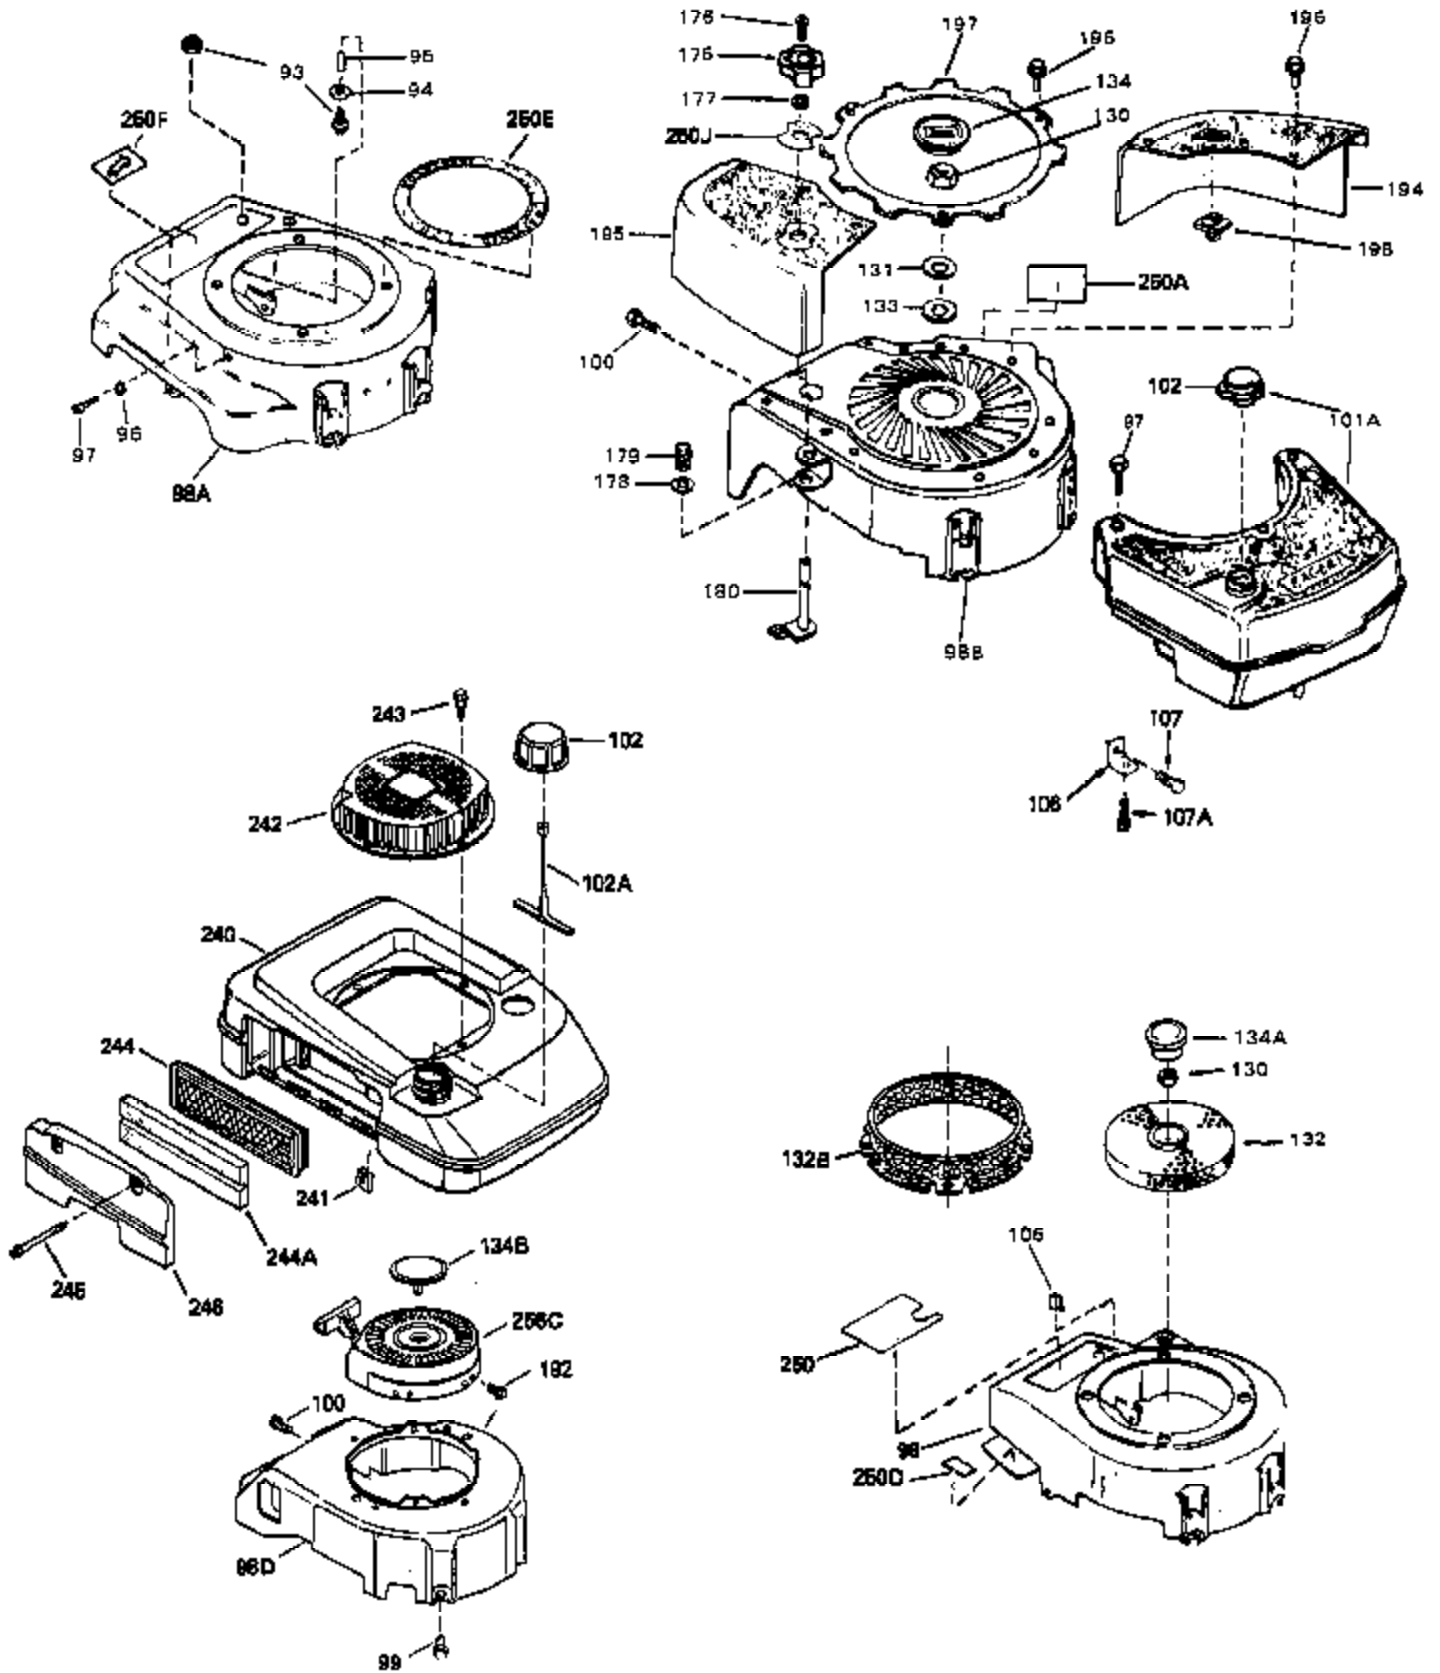

Ref #	Part Number	Qty	Description
97	28763	0	Screw, Hex washer hd. thread-forming, 10-24
98B	34480	0	Housing, Blower
99	650831	0	Screw, Hex washer hd. Powerlok thread,
100	30200	0	Screw
101A	34369A	0	Tank Assy., Fuel (Charcoal Poly) (1-1/2
102	34118	0	Cap, Fuel filler (Red Plastic) (Spurt
102	35355	0	Cap, Fuel filler (Red Plastic)
102	410144B	0	Cap, Fuel filler (White Plastic) (Std.)
130	650816	0	Nut, Flywheel
131	650815	0	Washer, Belleville
134	34113	0	Plug, Screen
192	650802	0	Screw, Hex washer hd. taptite, 1/4-20 x 5/8
250	34442A	0	Decal, Instruction