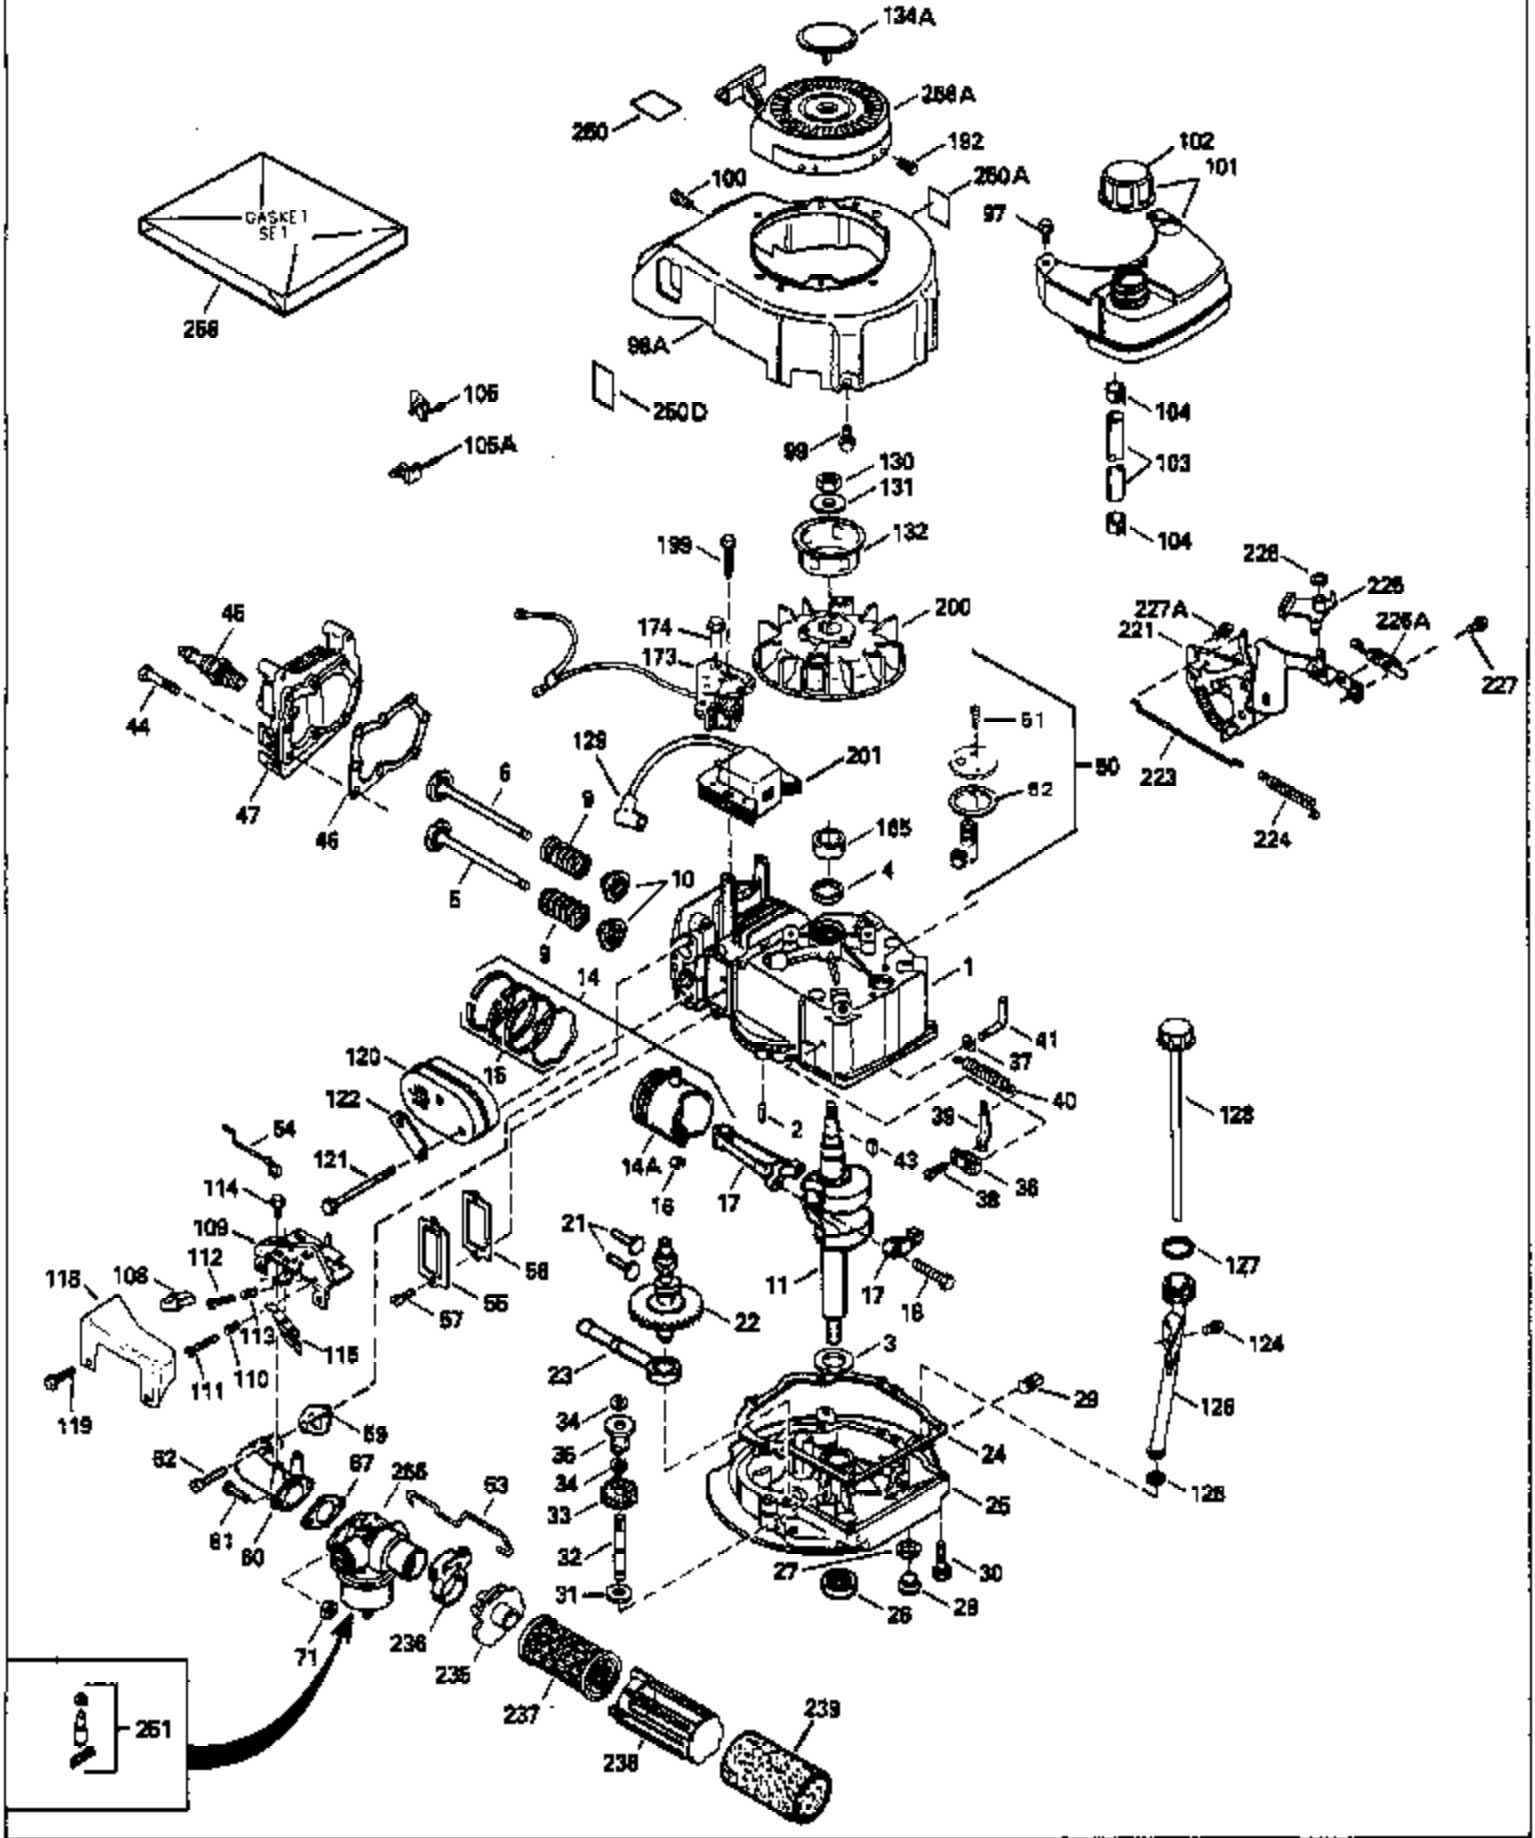

ILLUSTRATION SHOWS TYPICAL PARTS ONLY. ORDER BY PART NUMBER. PARTS NOT LISTED ARE SUPPLIED BY OEM.

Ref #	Part Number	Qty	Description
1	34959		Cylinder (Incl. 2, 4, 50, 51 & 52) (2 -5/8")
2	26727		Pin, Dowel
4	32600		Seal, Oil
5	29313C		Exhaust Valve (Std.) (Incl. 10) (Conventional Ports)
5	29315C		Exhaust Valve (1/32" OS) (Incl. 10) (Conventional Ports)
6	29314B		Intake Valve (Std.) (Incl. 10) (Conventional Ports)
6	29315C		Intake Valve (1/32" OS) (Incl. 10) (Conventional Ports)
9	31672		Spring, Valve
10	31673		Cap, Lower valve spring
11	34462		Crankshaft
14A	35541		Piston & Pin Ass'y. (Incl. 16)(Std.)(2-5/8")
14A	35542		Piston & Pin Ass'y. (Incl. 16) (.010" OS)
14A	35543		Piston & Pin Ass'y. (Incl. 16) (.020" OS)
14	35544		Piston, Pin & Ring Set (Std.) (2-5/8" Bore)
14	35545		Piston, Pin & Ring Set (.010" OS)
14	35546		Piston, Pin & Ring Set (.020" OS)
15	35547		Ring Set (Std.) (2-5/8" Bore)
15	35548		Ring Set (.010" OS)
15	35549		Ring Set (.020" OS)
16	20381		Ring, Piston pin retaining
17	30963B		Rod Assy., Connecting (Incl. 18)
18	32610A		Bolt, Connecting rod
21	27241		Lifter, Exhaust valve
22	33148A		Camshaft
23	29914		Pump Assy.
24	35261		* Gasket, Mounting flange
25	34831		Flange Ass'y. (Incl. 26, 27, 28 & 32)
26	26208		Seal, Oil
28	27244		Plug, Oil drain
30	650488		Screw, 1/4-20 x 1-1/4"
31	30590A		Washer, Flat
32	30574		Shaft, Mechanical governor
33	30591		Gear Assy., Governor (Incl. 31)
34	29193		Ring, Retaining
35	30588A		Spool, Governor
36	31335		Clamp, Governor lever
37	28277		Washer, Flat
38	650548		Screw, 8-32 x 5/16"
39	31383A		Lever, Governor
40	31361		Spring, Governor
41	30589		Rod, Governor (Incl. 37)
43	611004		Key, Flywheel
44	6021A		Screw, 5/16-18 x 1-1/2"
45	35395		Resistor Spark Plug (RJ-19LM)
46	32643		* Gasket, Cylinder head
47	34335		Head, Cylinder
50	34215		Breather Assy. (Incl. 51 & 52)
51	30200		Screw, 10-24 x 9/16"
52	32760		* Gasket, Breather
53	34336		Link, Governor-to-throttle
54	34337		Link, Governor spring
55	32755		Cover, Valve spring box
56	27234		* Gasket, Valve spring cover
57	650128		Screw, 10-24 x 1/2"
59	34690		* Gasket, Intake
60	31384A		Pipe, Intake (Incl. 59)
61	6201		Screw, 1/4-28 x 7/8"
62	650451		Screw, 1/4-20 x 1"