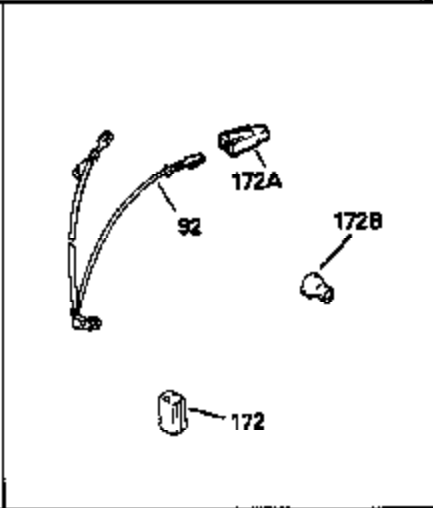

Ref #	Part Number	Qty	Description
51	30200		Screw, 10-24 x 9/16"
92	34231		Ground Wire
98	34480		Housing, Blower
100	30200		Screw, 10-24 x 9/16"
102	35355		Fuel Cap
121	650795		Screw, 1/4-20 x 2-1/4"
122	33753		Plate, Lock
130	650816		Nut, Flywheel
131	650815		Washer, Belleville
134	34113		Plug, Screen
192	650802		Screw, 1/4-20 x 5/8"
256	590531		Side Mount Rewind Starter (Refer to Division 5, Section C, page 32 for breakdown)