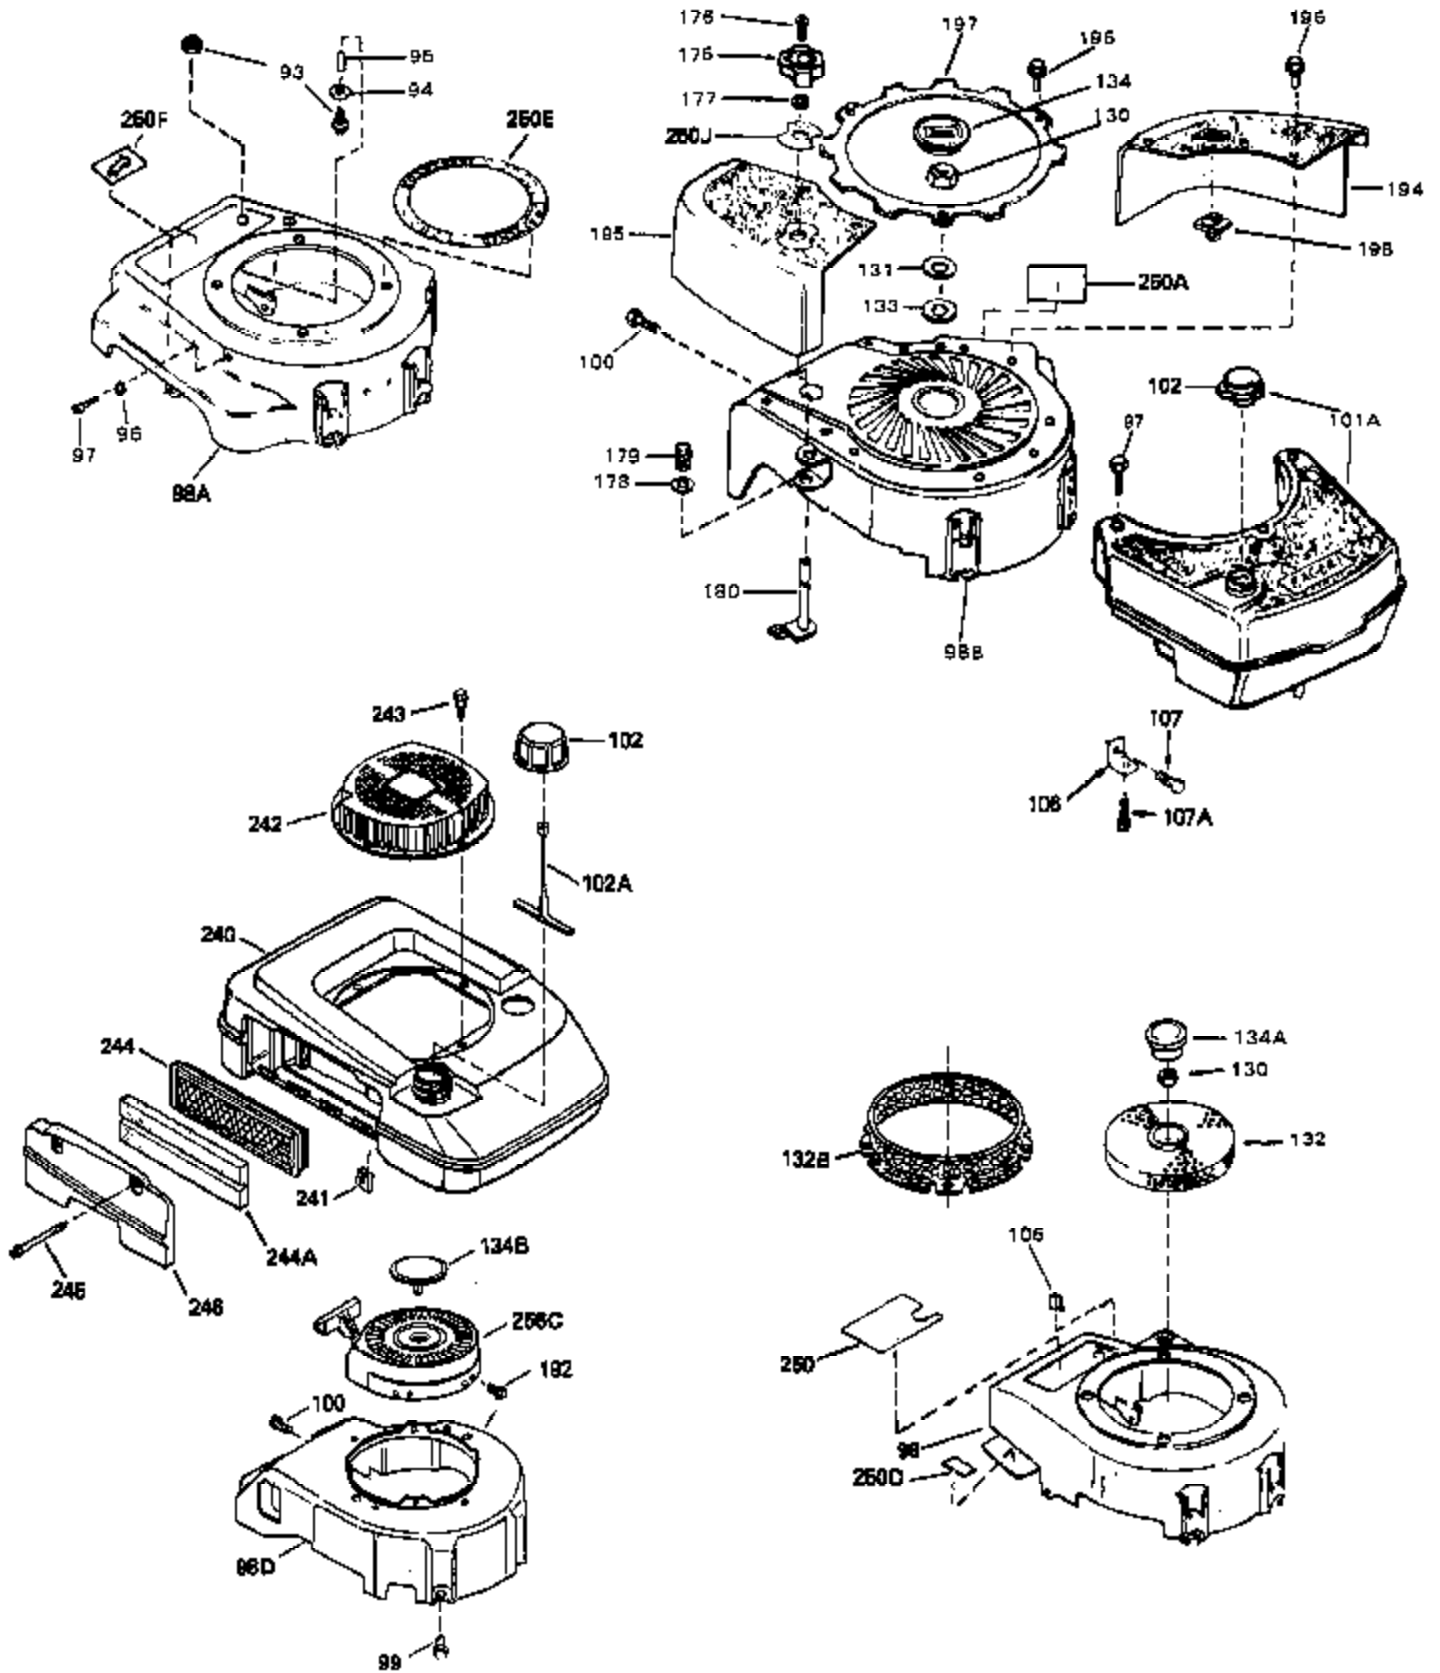

Ref #	Part Number	Qty	Description
97	28763	0	Screw, Hex washer hd. thread-forming, 10-24
98	35393	0	Housing, Blower
99	650831	0	Screw, Hex washer hd. Powerlok thread,
100	30200	0	Screw
101A	34369A	0	Tank Assy., Fuel (Charcoal Poly) (1-1/2
102	34118	0	Cap, Fuel filler (Red Plastic) (Spurt
102	35355	0	Cap, Fuel filler (Red Plastic)
102	410144B	0	Cap, Fuel filler (White Plastic) (Std.)
130	650816	0	Nut, Flywheel
131	650815	0	Washer, Belleville
134B	35392	0	Plug, Starter
192	650884	0	Screw, Hex washer hd., 8-32 x 1/2
250A	34993	0	Decal, Instruction
256C	590621	0	Starter, Rewind