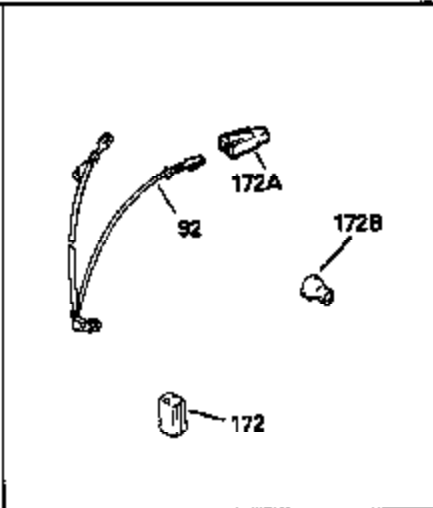

Ref #	Part Number	Qty	Description
51	30200		Screw, 10-24 x 9/16"
92	34231		Ground Wire
92	34961		Ground Wire
100	30200		Screw, 10-24 x 9/16"
102	35355		Fuel Cap
121	650795		Screw, 1/4-20 x 2-1/4"
122	33753		Plate, Lock
130	650816		Nut, Flywheel
131	650815		Washer, Belleville
192	650884		Screw, 8-32 x 1/2"
228	34985		Rope Stop & Staple Assy.
229	35025		Staple, Rope retainer
250A	35391		Decal, Instruction