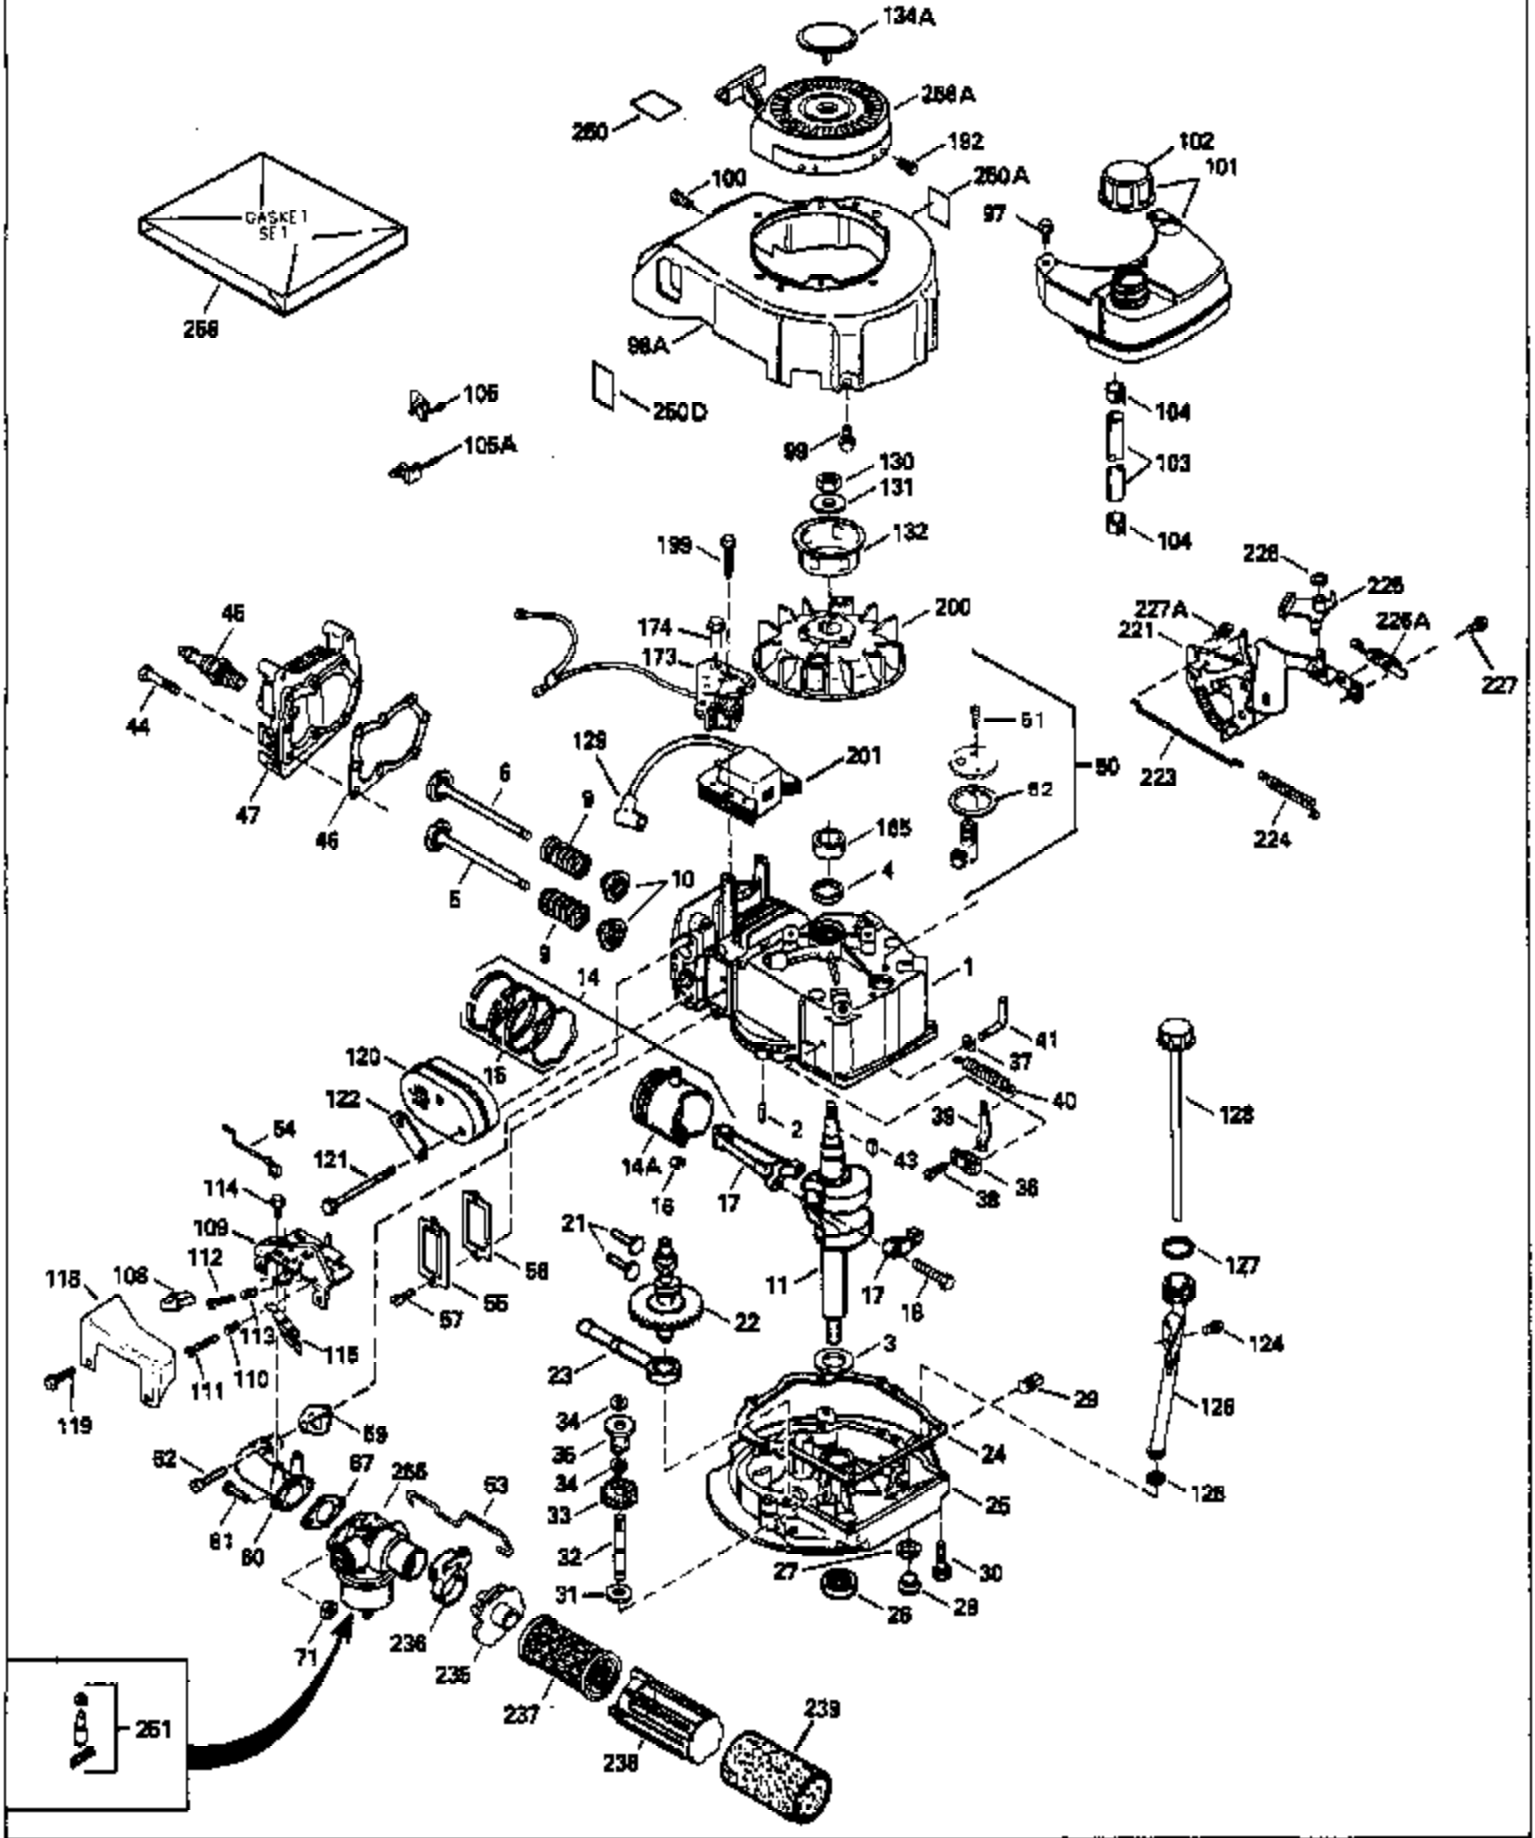

ILLUSTRATION SHOWS TYPICAL PARTS ONLY. ORDER BY PART NUMBER. PARTS NOT LISTED ARE SUPPLIED BY OEM.

Ref #	Part Number	Qty	Description
1	34959		Cylinder (Incl. 2, 4, 50, 51 & 52) (2 -5/8")
2	26727		Pin, Dowel
4	32600		Seal, Oil
5	29313C		Exhaust Valve (Std.) (Incl. 10) (Conventional Ports)
5	29315C		Exhaust Valve (1/32" OS) (Incl. 10) (Conventional Ports)
6	29314B		Intake Valve (Std.) (Incl. 10) (Conventional Ports)
6	29315C		Intake Valve (1/32" OS) (Incl. 10) (Conventional Ports)
9	31672		Spring, Valve
10	31673		Cap, Lower valve spring
11	34463		Crankshaft
14A	35541		Piston & Pin Ass'y. (Incl. 16)(Std.)( 2-5/8")
14A	35542		Piston & Pin Ass'y. (Incl. 16) (.010" OS)
14A	35543		Piston & Pin Ass'y. (Incl. 16) (.020" OS)
14	35544		Piston, Pin & Ring Set (Std.) (2-5/8" Bore)
14	35545		Piston, Pin & Ring Set (.010" OS)
14	35546		Piston, Pin & Ring Set (.020" OS)
15	35547		Ring Set (Std.) (2-5/8" Bore)
15	35548		Ring Set (.010" OS)
15	35549		Ring Set (.020" OS)
16	20381		Ring, Piston pin retaining
17	30963B		Rod Assy., Connecting (Incl. 18)
18	32610A		Bolt, Connecting rod
21	27241		Lifter, Exhaust valve
22	33553		Camshaft (MCR)
23	29914		Pump Assy.
24	35261		* Gasket, Mounting flange
25	34831		Flange Ass'y. (Incl. 26, 27, 28 & 32)
26	26208		Seal, Oil
28	27244		Plug, Oil drain
30	650488		Screw, 1/4-20 x 1-1/4"
31	30590A		Washer, Flat
32	30574		Shaft, Mechanical governor
33	30591		Gear Assy., Governor (Incl. 31)
34	29193		Ring, Retaining
35	30588A		Spool, Governor
36	31335		Clamp, Governor lever
37	28277		Washer, Flat
38	650548		Screw, 8-32 x 5/16"
39	31383A		Lever, Governor
40	31361		Spring, Governor
41	30589		Rod, Governor (Incl. 37)
43	611004		Key, Flywheel
44	6021A		Screw, 5/16-18 x 1-1/2"
45	35395		Resistor Spark Plug (RJ-19LM)
46	32643		* Gasket, Cylinder head
47	34335		Head, Cylinder
50	34215		Breather Assy. (Incl. 51 & 52)
51	30200		Screw, 10-24 x 9/16"
52	32760		* Gasket, Breather
53	34336		Link, Governor-to-throttle
54	34337		Link, Governor spring
55	32755		Cover, Valve spring box
56	27234		* Gasket, Valve spring cover
57	650128		Screw, 10-24 x 1/2"
59	34690		* Gasket, Intake
60	31384A		Pipe, Intake (Incl. 59)
61	6201		Screw, 1/4-28 x 7/8"
62	650451		Screw, 1/4-20 x 1"