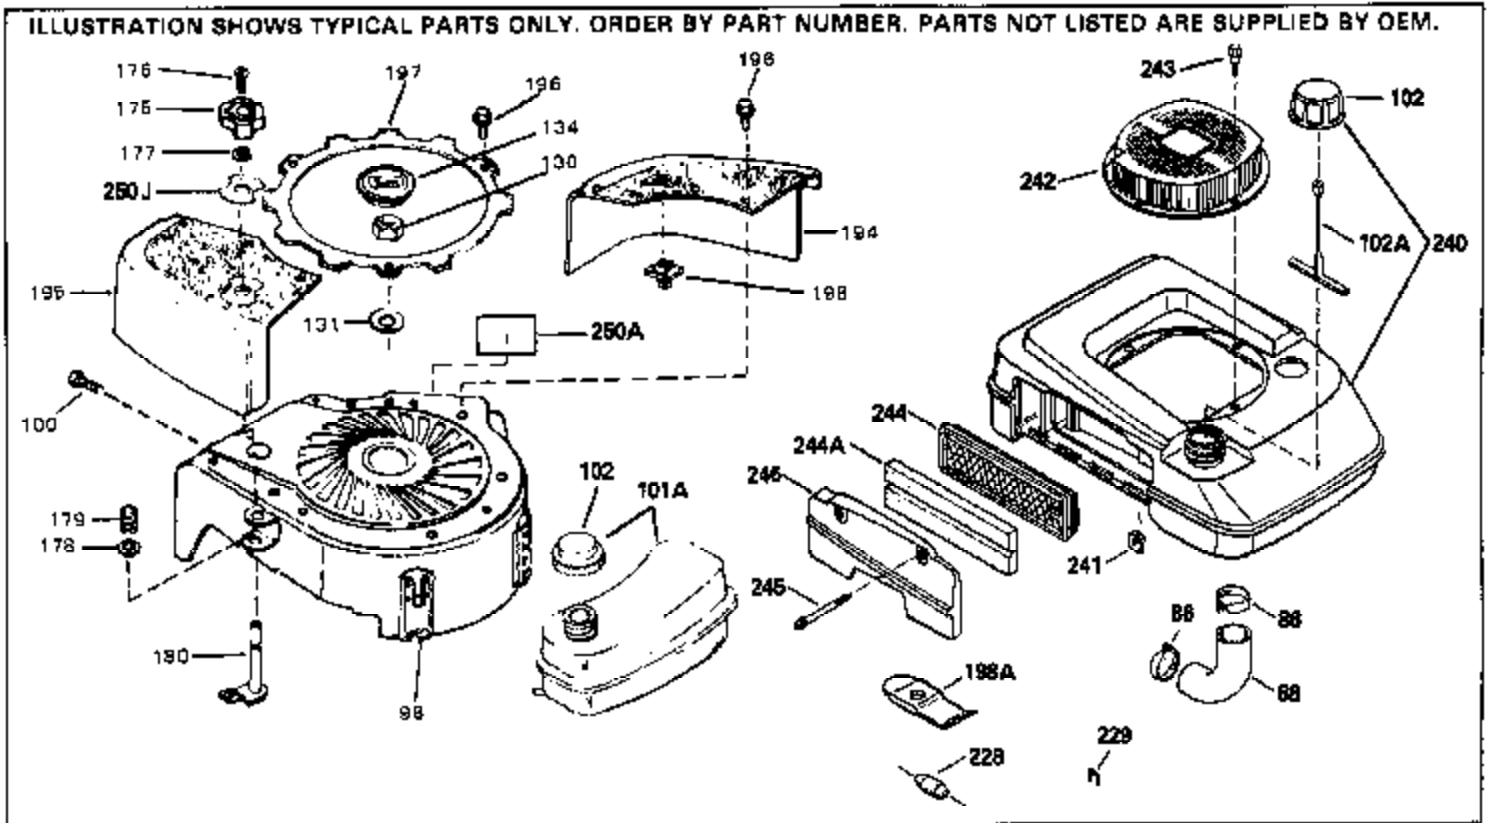

Ref #	Part Number	Qty	Description
51	30200		Screw, 10-24 x 9/16"
92	34231		Ground Wire
92	34961		Ground Wire
100	30200		Screw, 10-24 x 9/16"
102	35355		Fuel Cap
121	650795		Screw, 1/4-20 x 2-1/4"
122	33753		Plate, Lock
130	650816		Nut, Flywheel
131	650815		Washer, Belleville
192	650884		Screw, 8-32 x 1/2"
228	34985		Rope Stop & Staple Assy.
229	35025		Staple, Rope retainer
250A	35391		Decal, Instruction