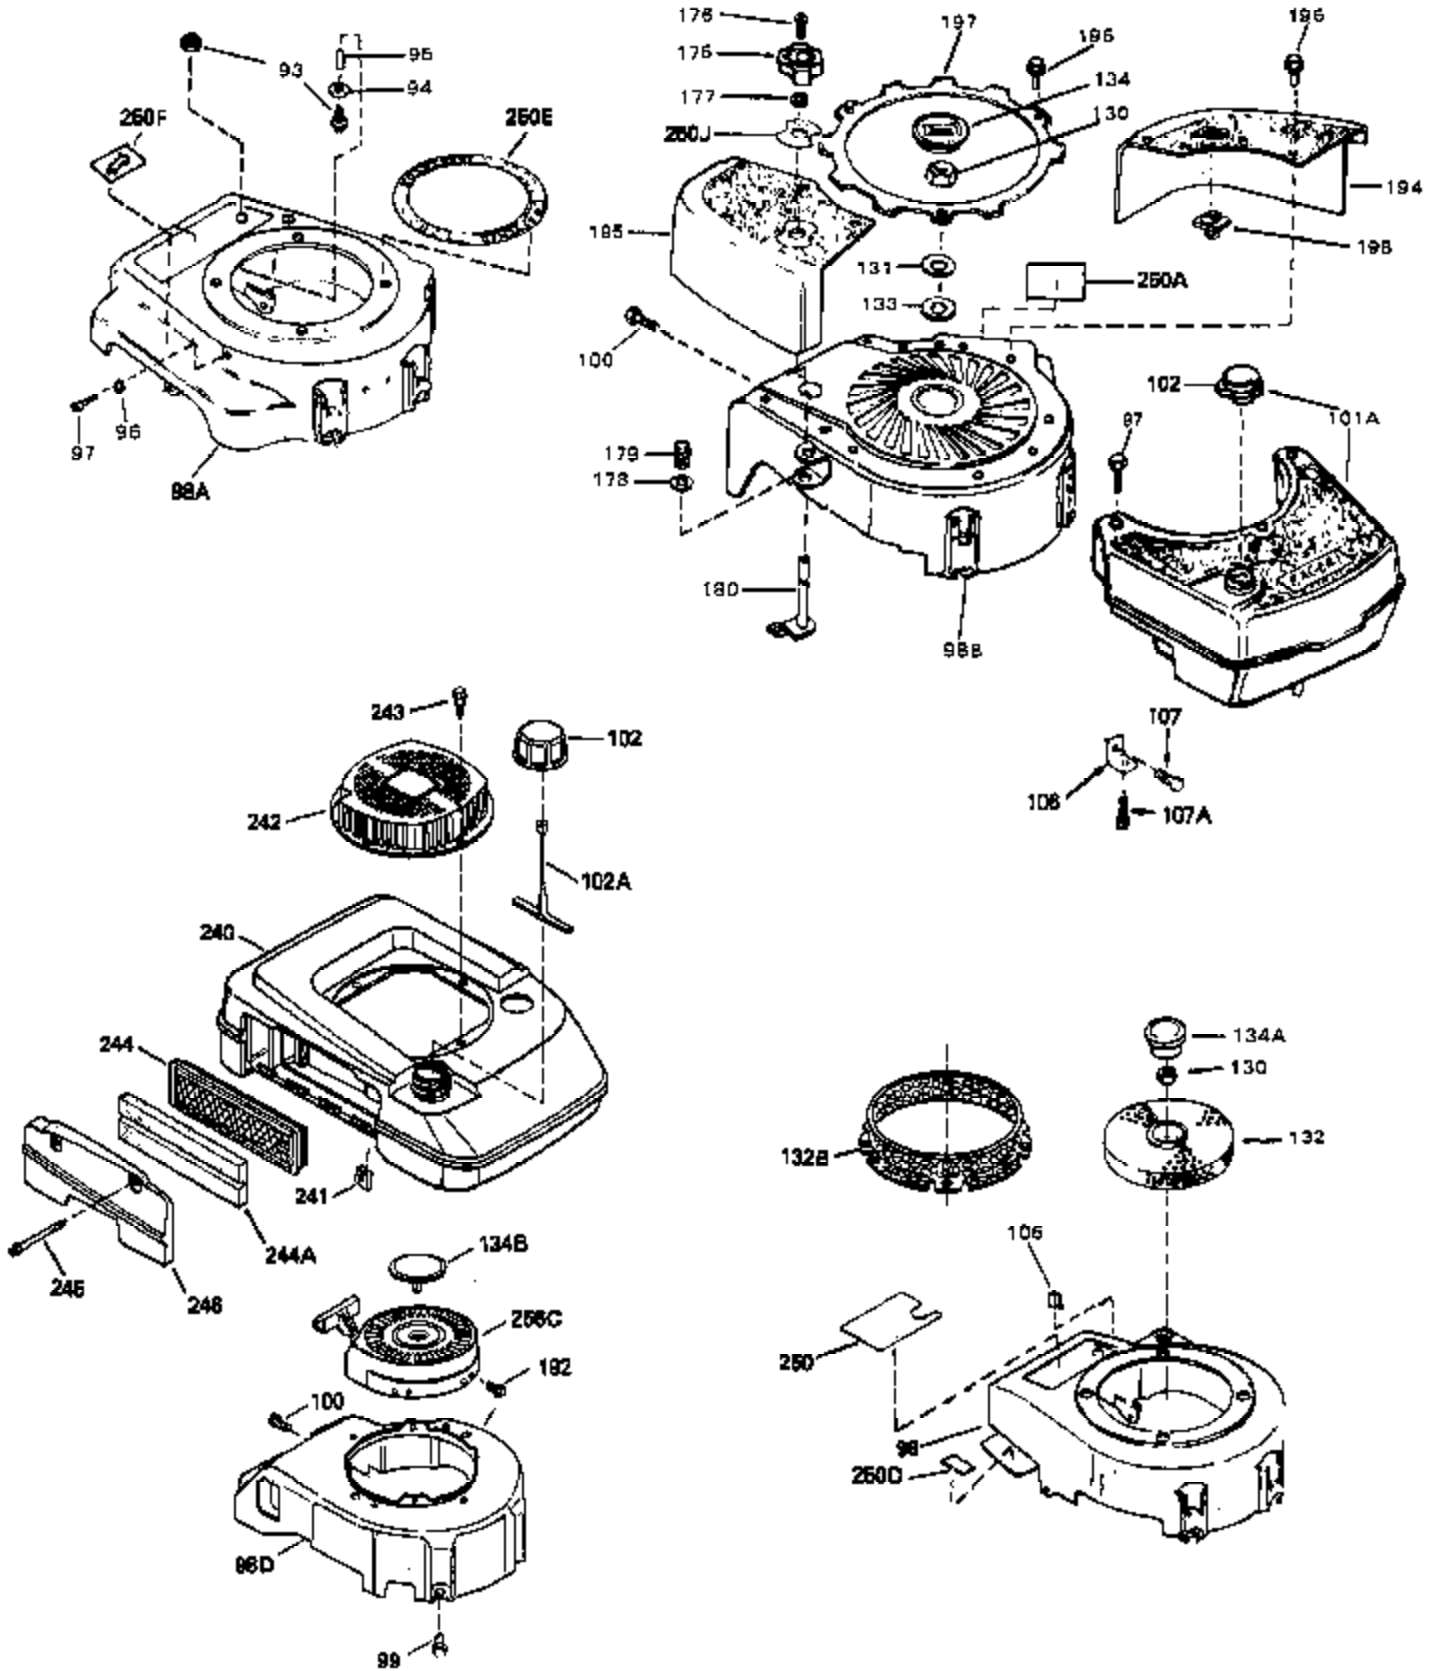

Ref #	Part Number	Qty	Description
97	28763	0	Screw, Hex washer hd. thread-forming, 10-24
98	35393	0	Housing, Blower
99	650831	0	Screw, Hex washer hd. Powerlok thread,
100	30200	0	Screw
101A	34369A	0	Tank Assy., Fuel (Charcoal Poly) (1-1/2
102	34118	0	Cap, Fuel filler (Red Plastic) (Spurt
102	35355	0	Cap, Fuel filler (Red Plastic)
102	410144B	0	Cap, Fuel filler (White Plastic) (Std.)
130	650816	0	Nut, Flywheel
131	650815	0	Washer, Belleville
134B	35392	0	Plug, Starter
192	650884	0	Screw, Hex washer hd., 8-32 x 1/2
250A	34993	0	Decal, Instruction
256C	590621	0	Starter, Rewind