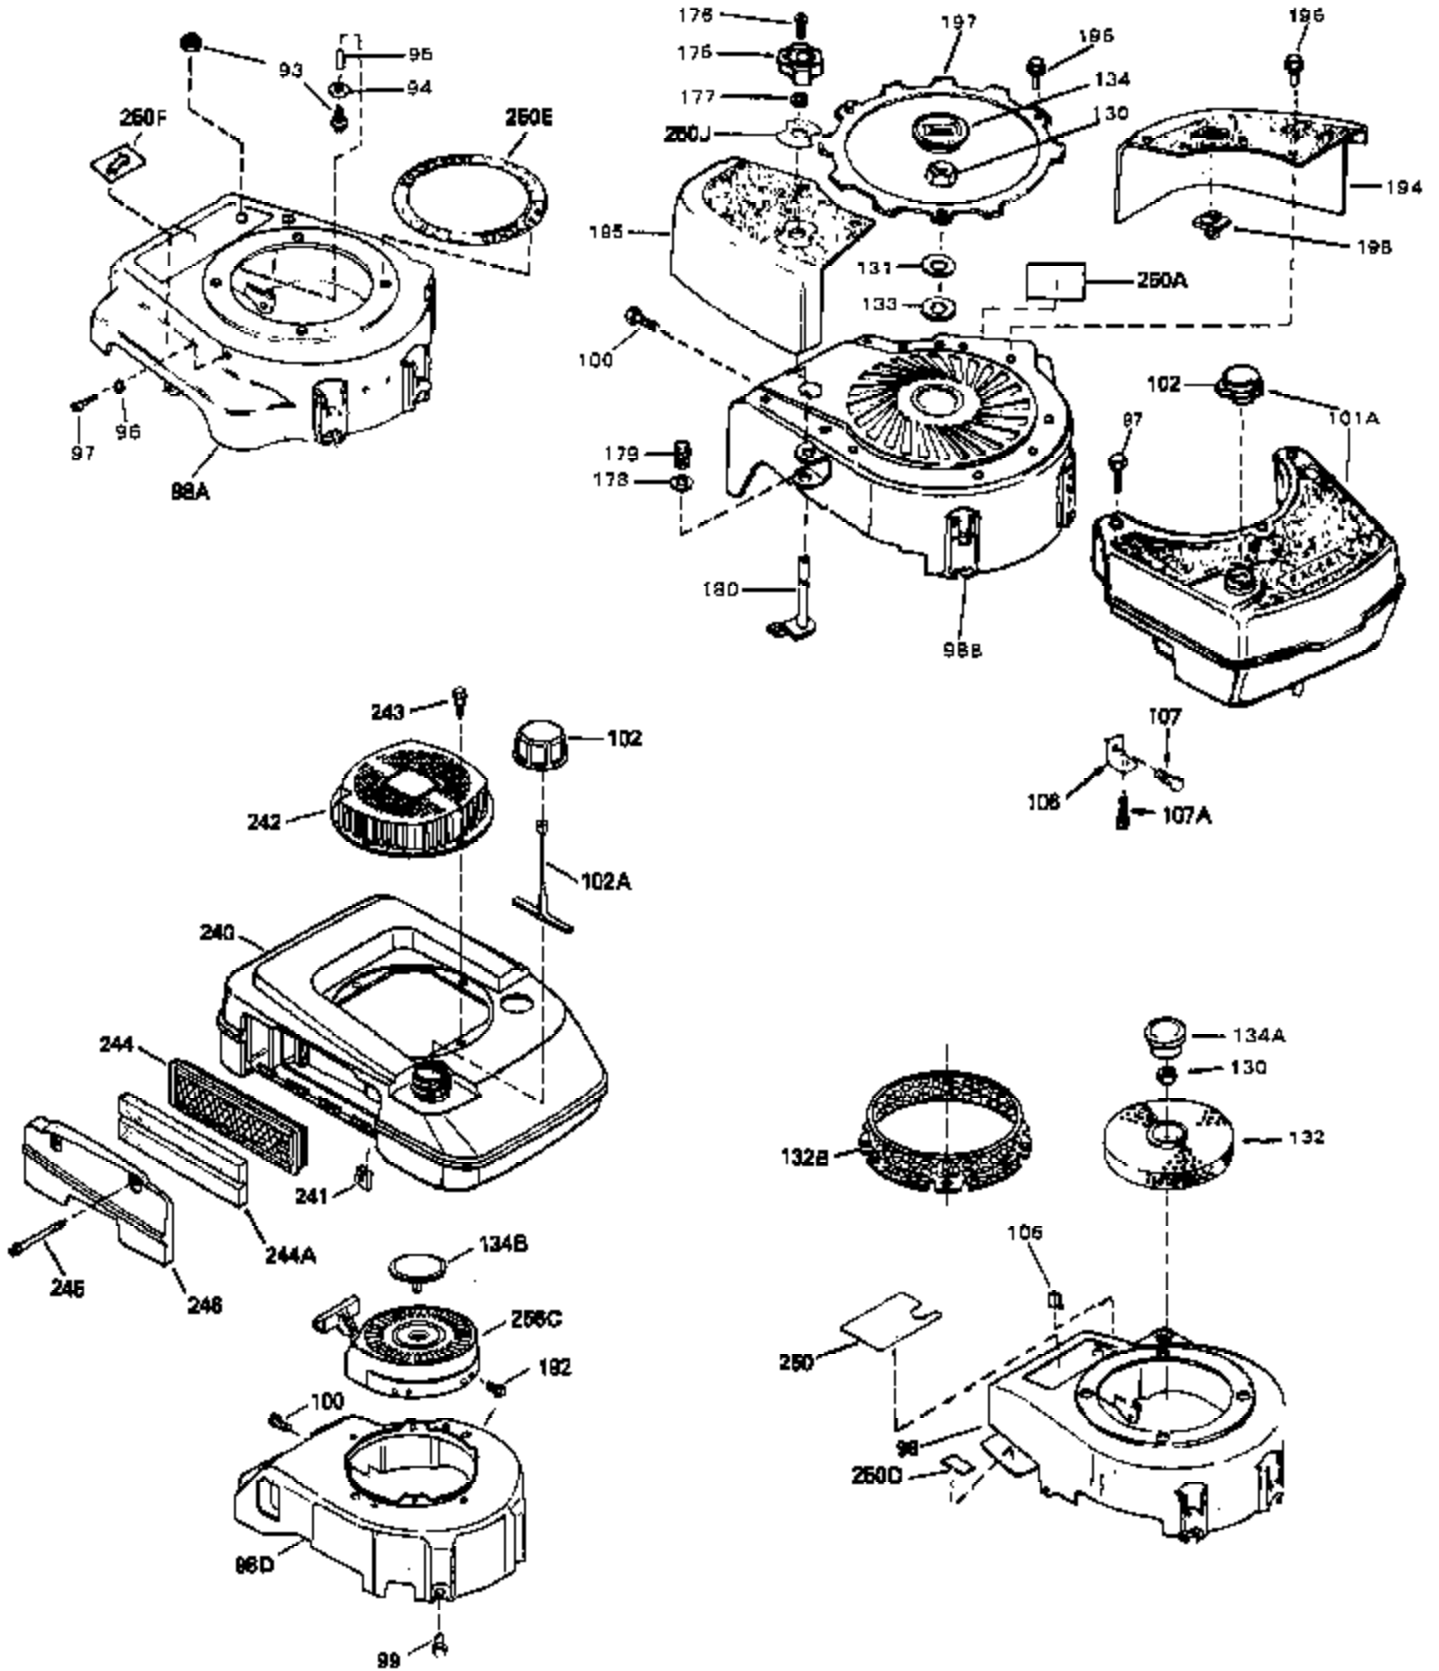

Ref #	Part Number	Qty	Description
99	650831	0	Screw, Hex washer hd. Powerlok thread,
100	30200	0	Screw
102	34118	0	Cap, Fuel filler (Red Plastic) (Spurt
102	410144B	0	Cap, Fuel filler (White Plastic) (Std.)
130	650816	0	Nut, Flywheel
131	650815	0	Washer, Belleville