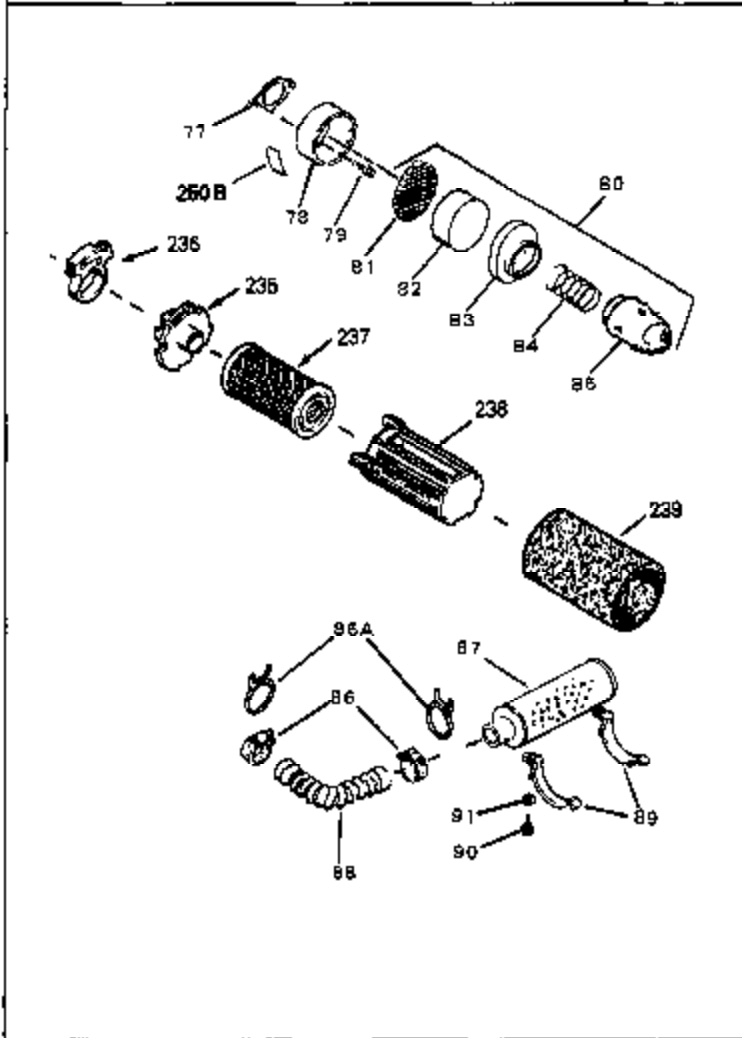

Ref #	Part Number	Qty	Description
108	32410	0	Knob, Speed control
109A	33205A	0	Control Assy., Speed
110	33802	0	Spring Compression
111	650777	0	Screw, Slotted fil. hd. mach., 6-32 x 7/16
112	650549	0	Screw
113	31342	0	Spring, Compression
114	30200	0	Screw
115	610973	0	Terminal Assy.
118	35176	0	Cover, Speed control
119	650807	0	Screw, Hex washer hd. shoulder, 10-32 x 7/16
120A	35172	0	Muffler
122	33753	0	Plate, Lock
122	35171	0	Plate, Lock
235	35067	0	Collar, Air cleaner
236	35068	0	Clamp, Hose
237	35066	0	Element, Air cleaner (Paper)
238	35065	0	Cover, Air cleaner
239	35435	0	Filter, Pre-Air (Poly)